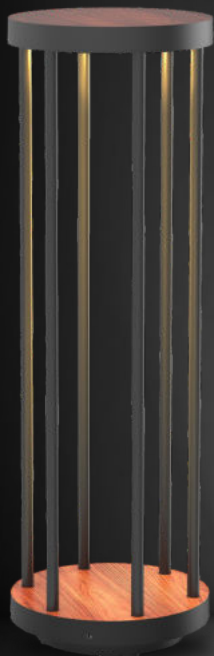

Aronix®
The Indian Light

Outdoor Range

CATALOGUE **FEB**
2024