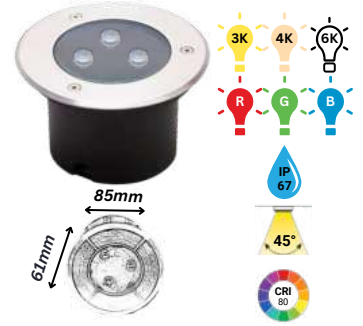

AX-GL: 007 E-27

AX-GL: 008 E-27

AX-GL: 011 E-27

AX-GL: 009 / 010 E-27

INGROUND LIGHTS

**1W INGROUND LIGHT
12V DC**

**3W INGROUND LIGHT
(INBUILT DRIVER)**

**6W AX02 INGROUND
UP LIGHT - 12V DC**

**9W AX03 INGROUND
UP LIGHT - 12V DC**

**12W AX04 INGROUND
UP LIGHT - 12V DC**

**6W AX INGROUND UP LIGHT
(INBUILT DRIVER)**

**9W AX INGROUND UP LIGHT
(INBUILT DRIVER)**

**12W AX INGROUND UP LIGHT
(INBUILT DRIVER)**