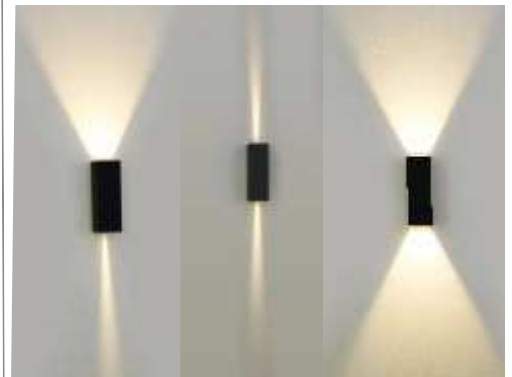

OUT DOOR WALL LIGHTS

12W CLEAN

6W AX-911

16W DAX LED BULK HEAD

15W ZEN BULKHEAD

6W AXOD