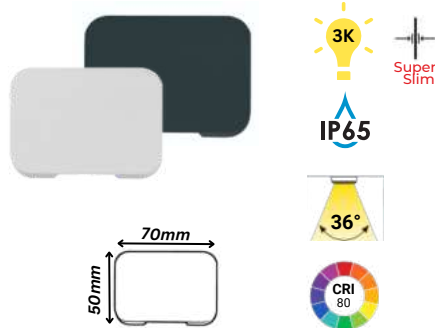

3W GRACE FOOT LIGHT