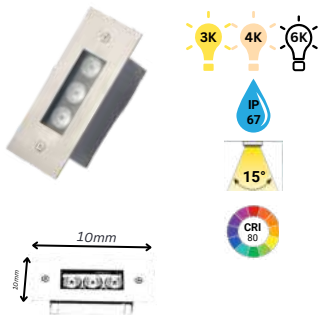

3W LINEAR INGROUND