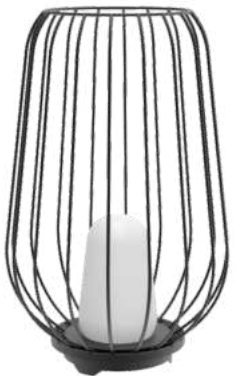

BOLLARDS LIGHTS

NEW PRODUCT

3K

IP65

36°

CRI 80

Φ 110

506

NEW PRODUCT

3K

IP65

36°

CRI 80

Φ 120

506

NEW PRODUCT

3K

IP65

36°

CRI 80

Φ 110

506

WOOD A

NEW PRODUCT

3K

IP65

36°

CRI 80

Φ 160

306

NEW PRODUCT

3K

IP65

36°

CRI 80

Φ 100

306

FARO SMALL

NEW PRODUCT

3K

IP65

36°

CRI 80

201

321

FARO BIG

NEW PRODUCT

3K

IP65

36°

CRI 80

330

527

3K

IP65

360°

CRI 80

3K

IP65

360°

CRI 80