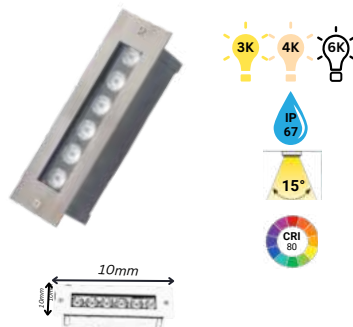

6W LINEAR INGROUND