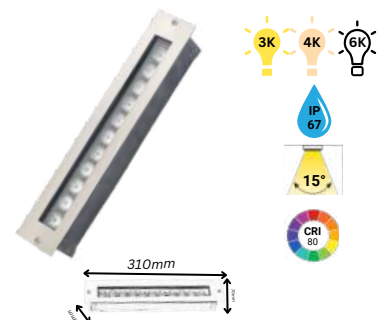

12W LINEAR INGROUND

22W LINEAR INGROUND

34W LINEAR INGROUND

46W LINEAR INGROUND

SWIMMING POOL LIGHTS

6W AX SP

No of LEDs 3

12W AX SP