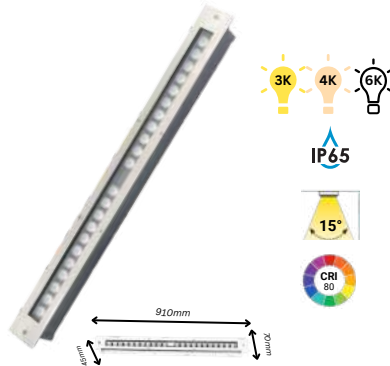

12W LINEAR INGROUND

22W LINEAR INGROUND

34W LINEAR INGROUND

46W LINEAR INGROUND

SWIMMING POOL LIGHTS

6W AX SP

No of LEDs 3

12W AX SP