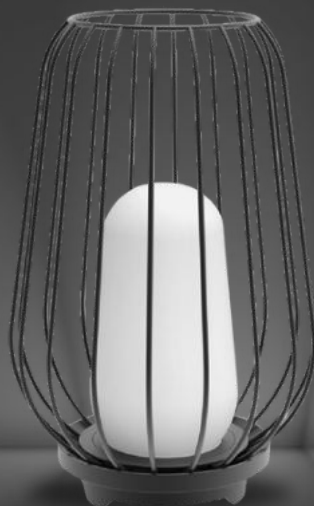

Aronix®
The Indian Light

Outdoor Range

CATALOGUE **FEB**
2024