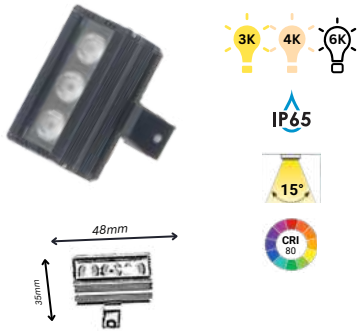

3W WALL WASHER