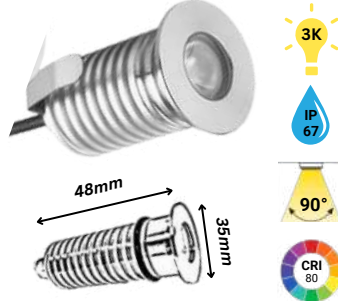

AX-GL: 007 E-27

AX-GL: 008 E-27

AX-GL: 011 E-27

AX-GL: 009 / 010 E-27

INGROUND LIGHTS

**1W INGROUND LIGHT
12V DC**

**3W INGROUND LIGHT
(INBUILT DRIVER)**

**6W AX02 INGROUND
UP LIGHT - 12V DC**

**9W AX03 INGROUND
UP LIGHT - 12V DC**

**12W AX04 INGROUND
UP LIGHT - 12V DC**

**6W AX INGROUND UP LIGHT
(INBUILT DRIVER)**

**9W AX INGROUND UP LIGHT
(INBUILT DRIVER)**

**12W AX INGROUND UP LIGHT
(INBUILT DRIVER)**