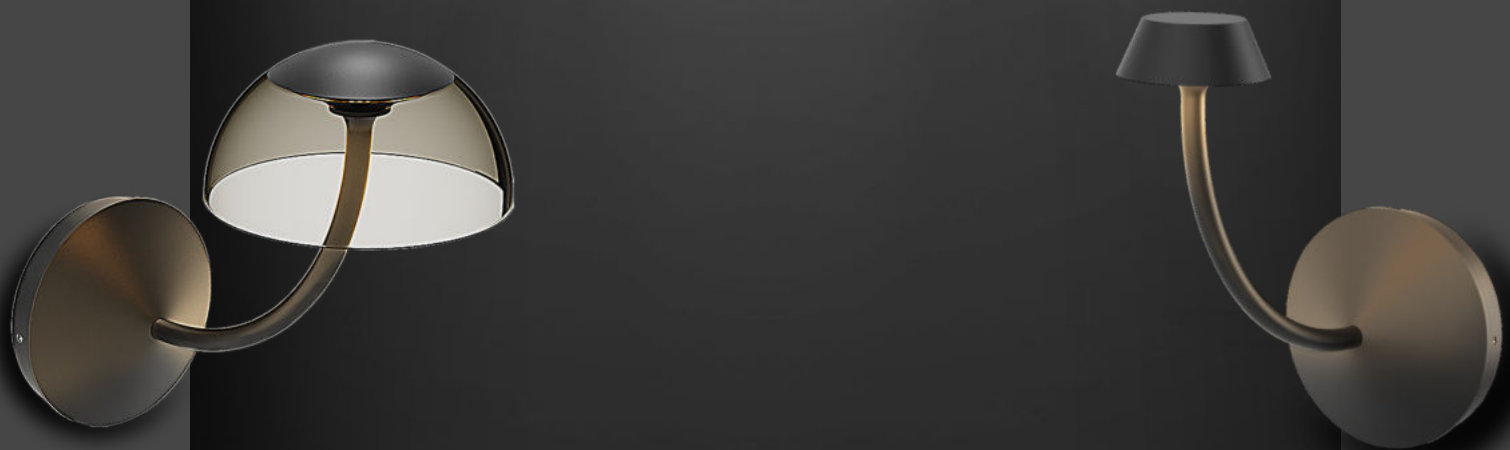

Aronix[®]
The Indian Light

Outdoor Range

CATALOGUE **FEB**
2024

IP65 WALL LIGHT

BEYOND

- 3K
- IP65
- 120°
- CRI 80

SOLE

- 3K
- IP65
- 120°
- CRI 80

SWING B

- 3K
- IP65
- 120°
- CRI 80

SWING A

- 3K
- IP65
- 120°
- CRI 80

GLAIR

- 3K
- IP65
- 120°
- CRI 80

OUT DOOR WALL LIGHTS

SPARK -1