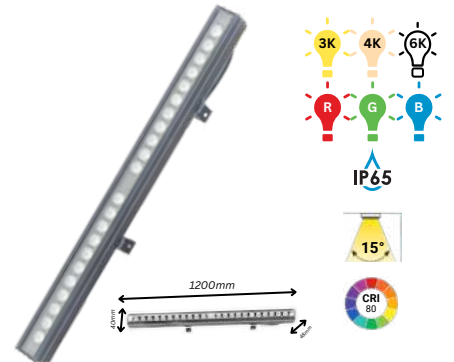

46W WALL WASHER