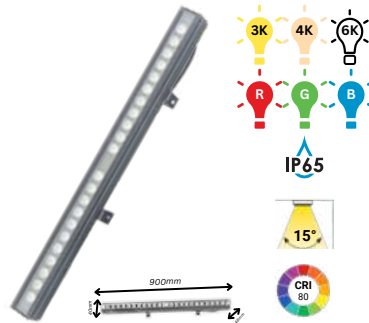

34W WALL WASHER