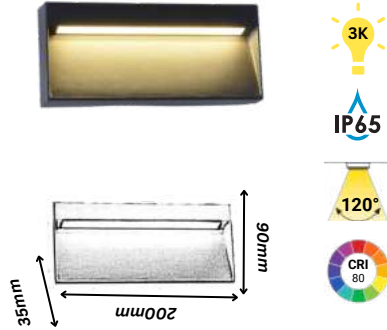

8W AXFTSF 02