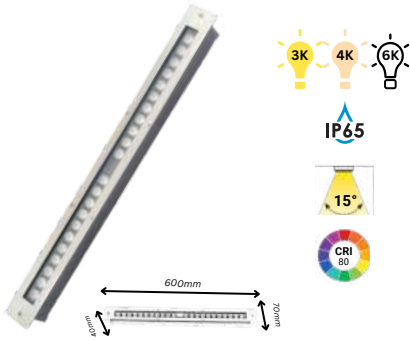

12W LINEAR INGROUND

22W LINEAR INGROUND

34W LINEAR INGROUND

46W LINEAR INGROUND

SWIMMING POOL LIGHTS

6W AX SP

No of LEDs 3

12W AX SP