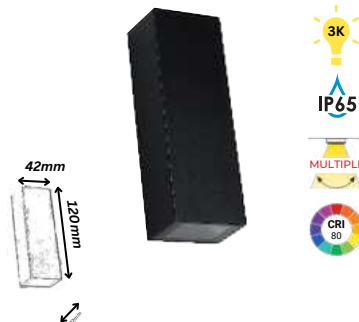

12W CLEAN

12W CLOVE

12W DAWN

6W AX-911

16W DAX LED BULK HEAD

15W ZEN BULKHEAD

12W PILLARHIGHLIGHTER

6W AXOD