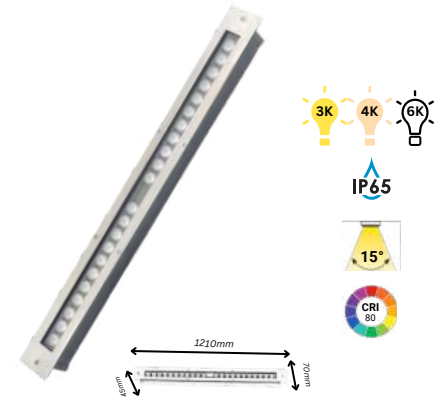

12W LINEAR INGROUND

22W LINEAR INGROUND

34W LINEAR INGROUND

46W LINEAR INGROUND

SWIMMING POOL LIGHTS

6W AX SP

No of LEDs 3

12W AX SP