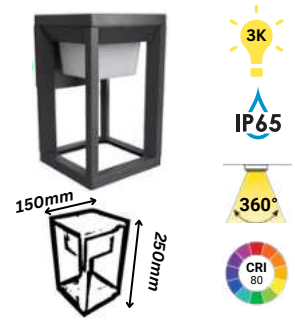

7W AX-GL: 004