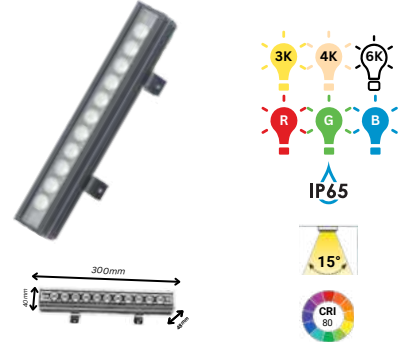

12W WALL WASHER