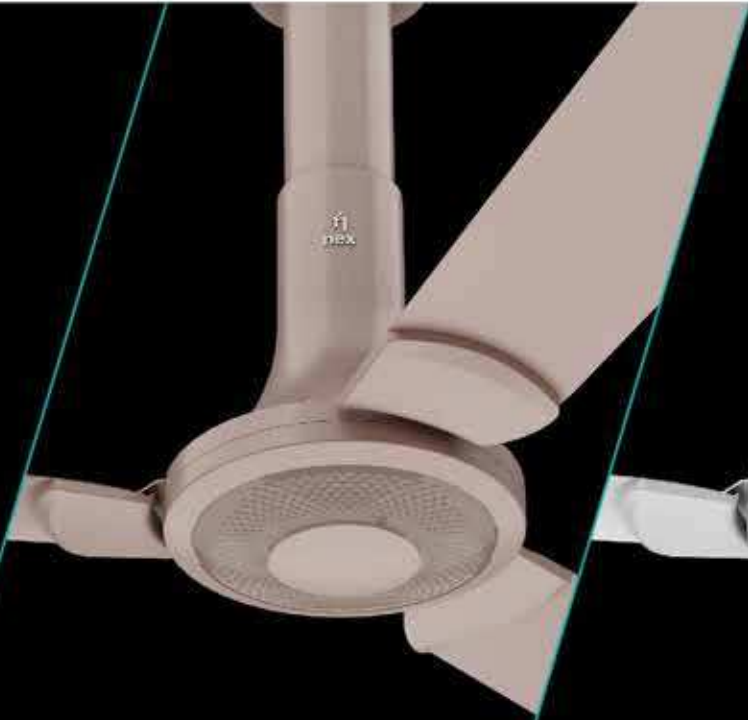

BLUSH

**SNOW
WHITE**

**GRANITE
GREY**