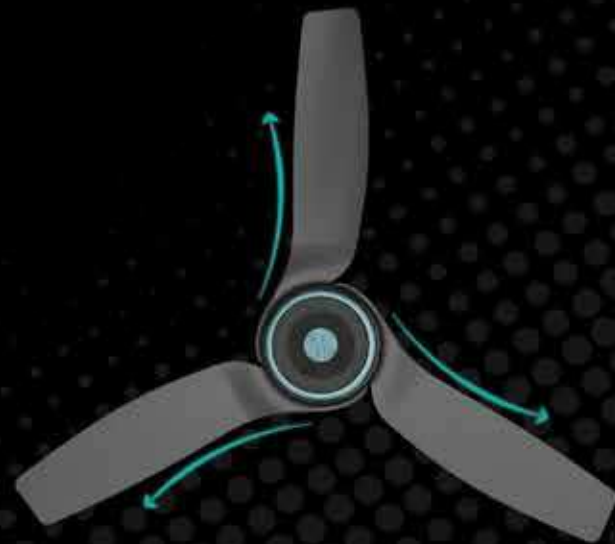

AIR SCULPTED
Apperance of being moulded by moving air

STATIC MOTION
Designed to appear in motion even when static

COMPELLING STANCE
Derived through a clean silhouette

INTRODUCING CEILING FANS

Our range of ceiling fans, the **Dryft** and **Glyde** series, powered by **Aeirology™** that give **20% higher air thrust***, are the epitome of comfort, look stunning and give higher power savings.