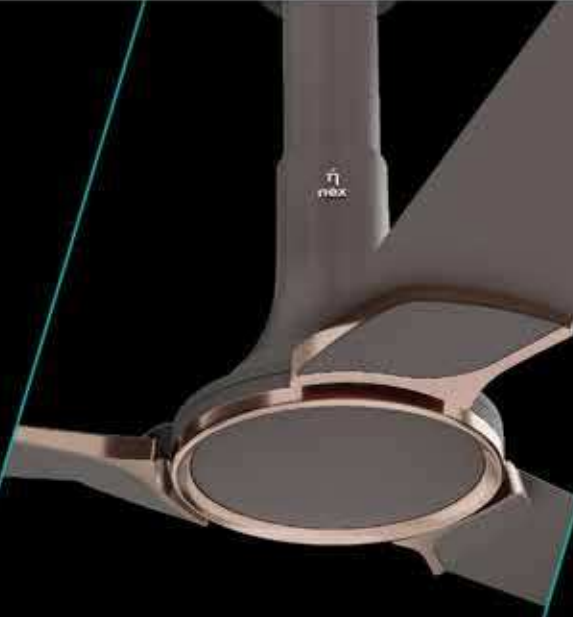

**CHESTNUT
BROWN**