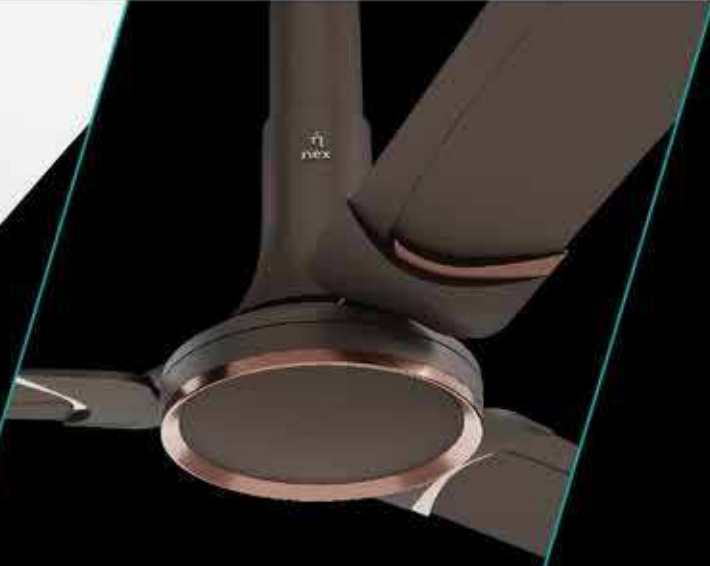

Power - 52 watt

Speed - 380 RPM

Sweep - 1200 MM

* Tested and verified by DSIR laboratory, with air thrust under the fan vs. conventional star-rated fan.

**STELLAR
BLUE**

**PRISTINE
WHITE**

**STARDUST
BROWN**