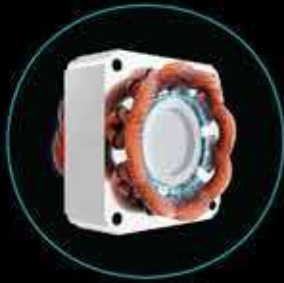

FEATURES

PEAKTORQ™ MOTOR

Custom-tuned 100% copper motor for exceptional performance.