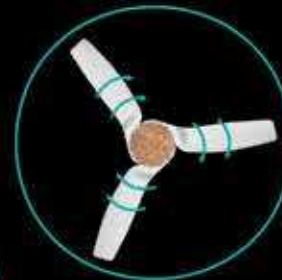

INNOVATIVE AIRFLUENCE™ ABS BLADE

Specially designed & Aerofoil ABS Plastic blades optimised to maximise air thrust.