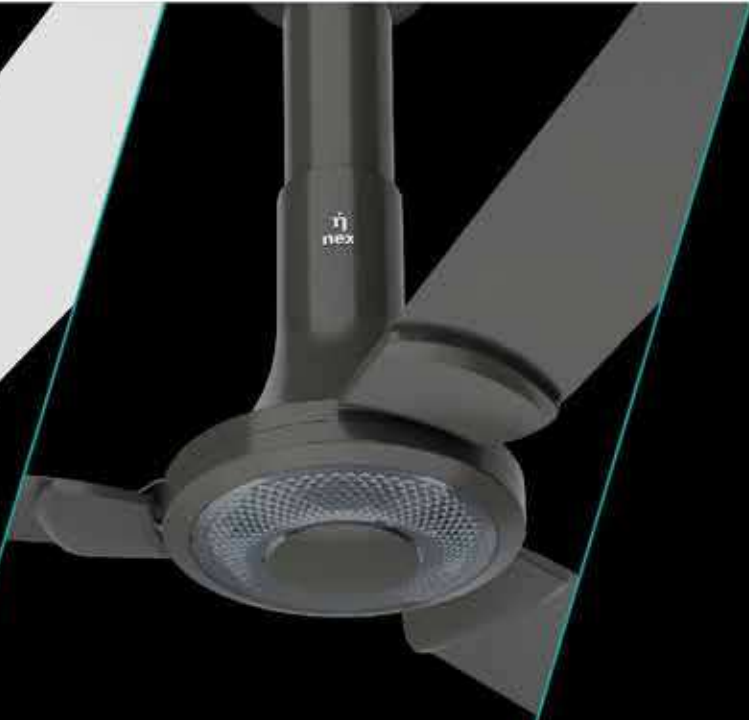

Power - 52 watt

Speed - 380 RPM

Sweep - 1200 MM

*Tested and verified by DSIR laboratory, with air thrust under the fan vs. conventional star-rated fan.

BLUSH

**SNOW
WHITE**

**GRANITE
GREY**

NEX GLYDE A30