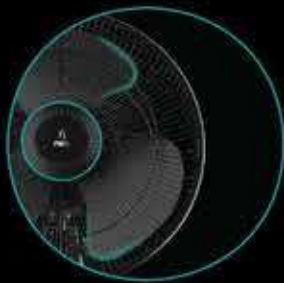

LOW NOISE

Engineered for low noise[^].