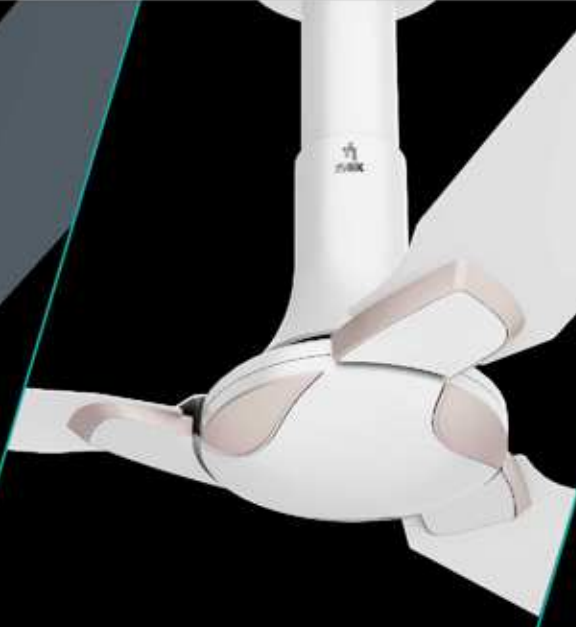

Power - 52 watt

Speed - 380 RPM

Sweep - 1200 MM

* Tested and verified by DSIR laboratory, with air thrust under the fan vs. conventional star-rated fan.

**STELLAR
BLUE**

**PRISTINE
WHITE**

**STARDUST
BROWN**