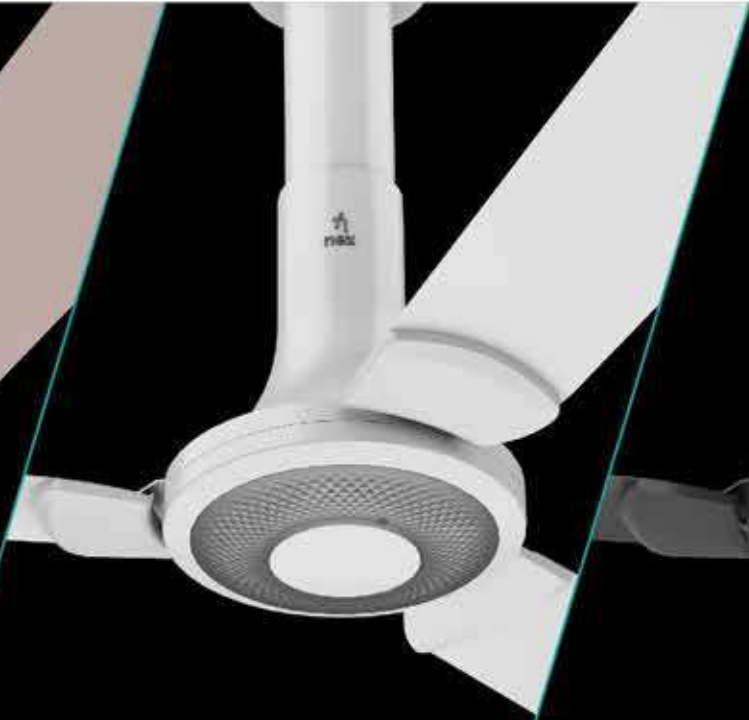

BLUSH

**SNOW
WHITE**

**GRANITE
GREY**