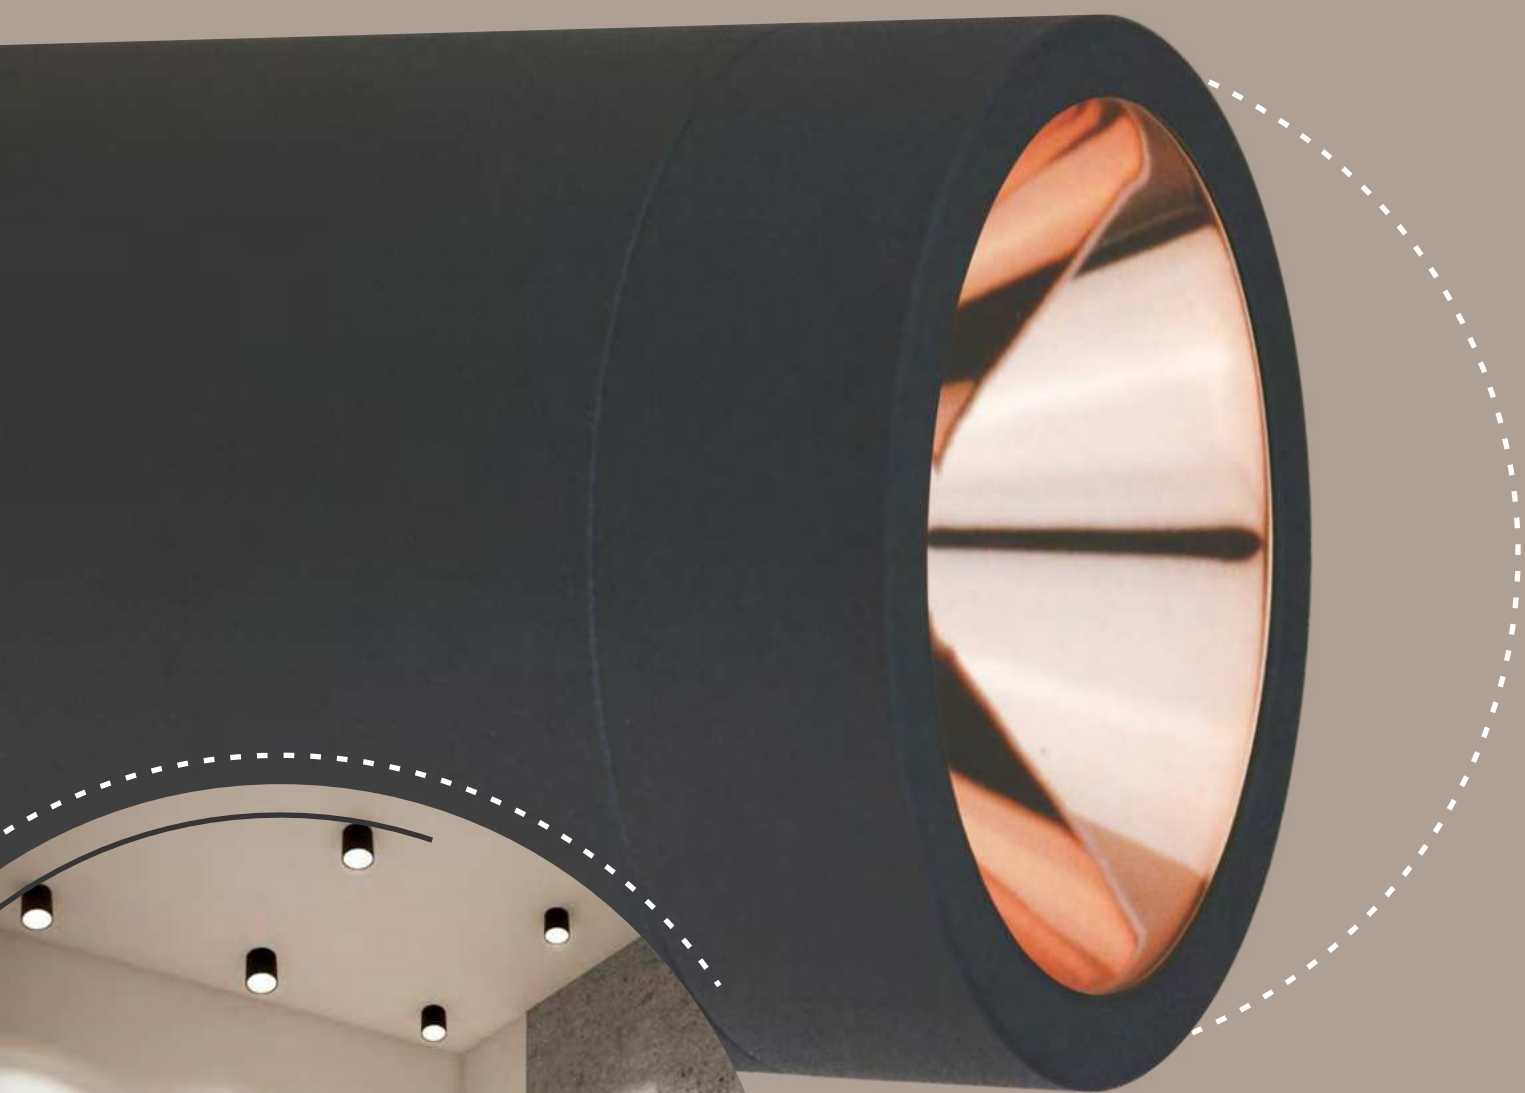

A BRIGHTER

WAY TO SHINE

AMAZE
COB LIGHT