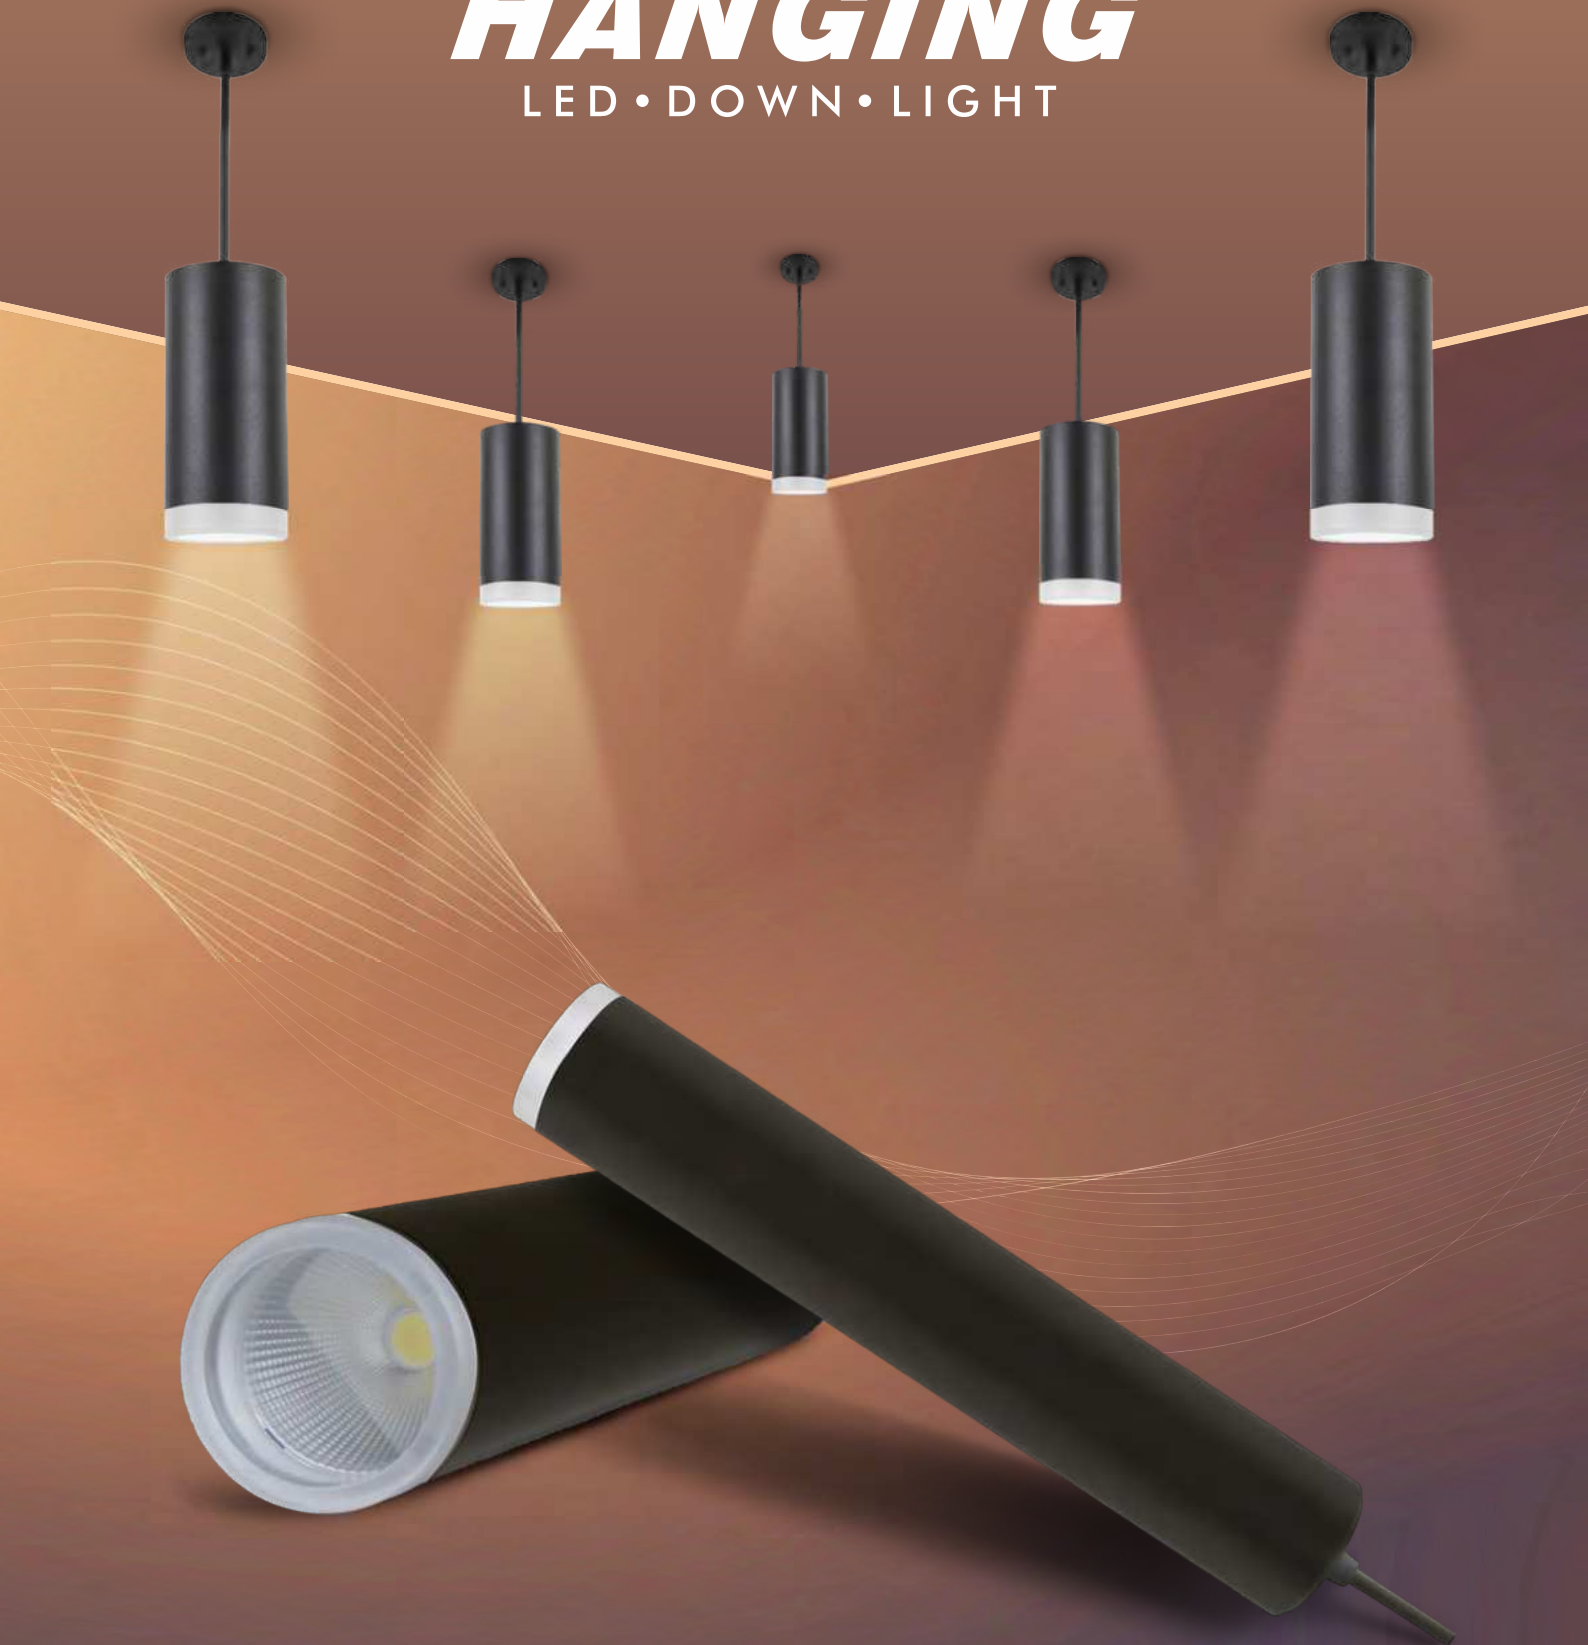

# ***HANGING***

LED • DOWN • LIGHT

**TECHNOLOGY** REVOLUTION  
FOR A BRIGHT **BETTER TOMORROW**

CODE	BODY COLOUR	DIMENSION IN MM	CUT-OUT IN MM	POWER	LUMENS	COL. TEMP.
TRK1M	White / Black	-	-	-	-	-
TRK2M	White / Black	-	-	-	-	-