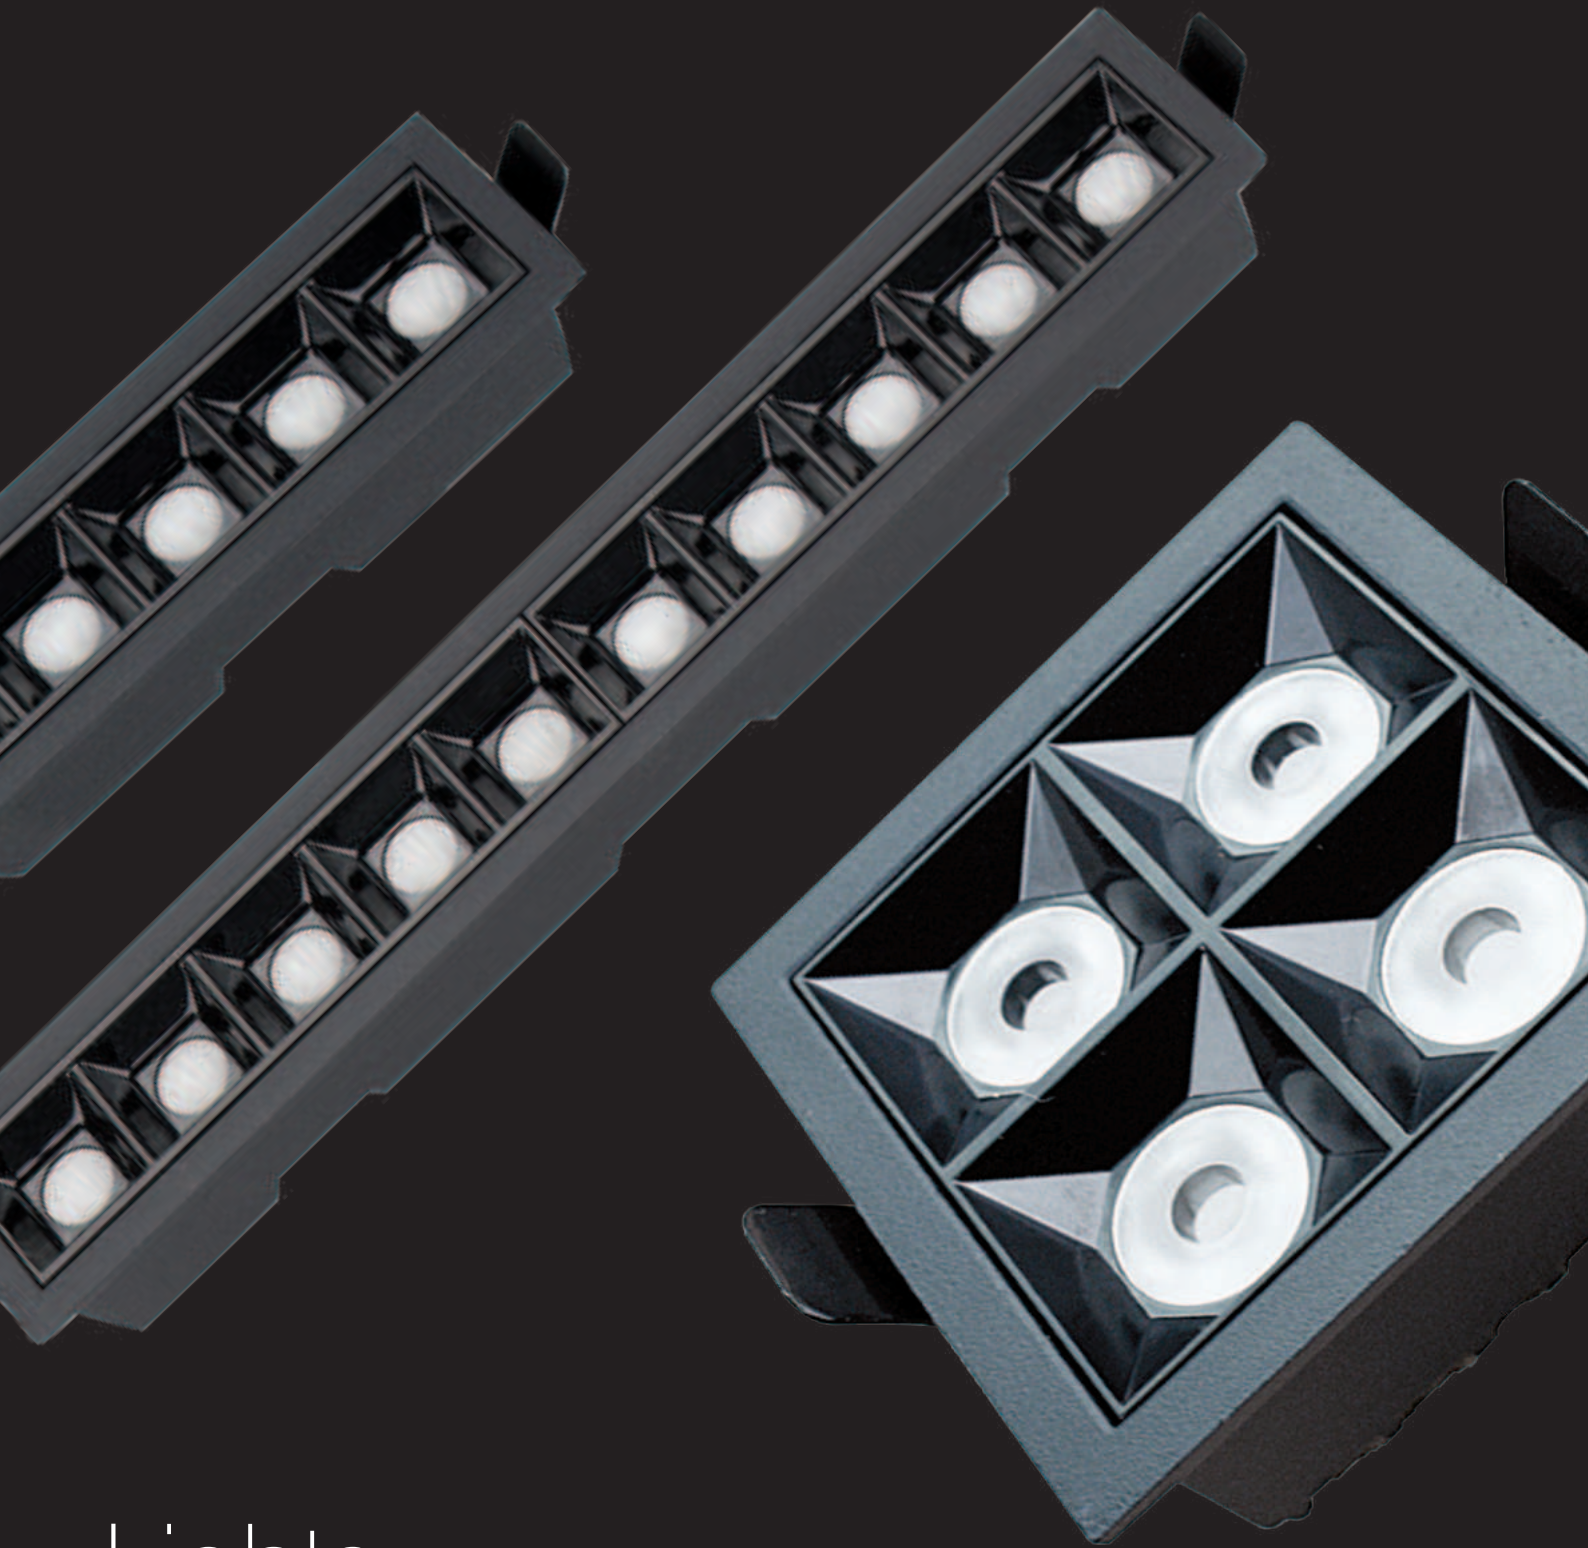

ORBIT

ITEM CODE	POWER	CCT	DIMENSION	CUTOUT	ANGLE	DRIVER OUTPUT	MRP ₹	DBP ₹	PKG.
ORBIT - 3W LED Spot Light									
GH42-3W-BK-3K	3W	3000K	ø39x17	-	110°	-	360.00	270.00	100
GH42-3W-RG-3K	3W	3000K	ø39x17	-	110°	-	360.00	270.00	100
GH42-3W-AB-3K	3W	3000K	ø39x17	-	110°	-	360.00	270.00	100

GLAZE

ITEM CODE	POWER	CCT	DIMENSION	CUTOUT	ANGLE	DRIVER OUTPUT	MRP ₹	DBP ₹	PKG.
GLAZE - 6W LED Linear Light									
GH35-3x2W-3K	6W	3000K	111 x 45 x 45	85 x 35	30°	18V, ±300mA	620.00	450.00	100
GH35-3x2W-4K	6W	4000K	111 x 45 x 45	85 x 35	30°	18V, ±300mA	620.00	450.00	100

ITEM CODE	POWER	CCT	DIMENSION	CUTOUT	ANGLE	DRIVER OUTPUT	MRP ₹	DBP ₹	PKG.
GLAZE - 8W LED Linear Light									
GH35-4x2W-3K	8W	3000K	88 x 75 x 45	72 x 65	24°	24V, ±300mA	810.00	590.00	50
GH35-4x2W-4K	8W	4000K	88 x 75 x 45	72 x 65	24°	24V, ±300mA	810.00	590.00	50

ITEM CODE	POWER	CCT	DIMENSION	CUTOUT	ANGLE	DRIVER OUTPUT	MRP ₹	DBP ₹	PKG.
GLAZE - 10W LED Linear Light									
GH35-5x2W-3K	10W	3000K	164 x 45 x 45	142 x 35	30°	30V, ±300mA	810.00	590.00	50
GH35-5x2W-4K	10W	4000K	164 x 45 x 45	142 x 35	30°	30V, ±300mA	810.00	590.00	50

ITEM CODE	POWER	CCT	DIMENSION	CUTOUT	ANGLE	DRIVER OUTPUT	MRP ₹	DBP ₹	PKG.
GLAZE - 18W LED Linear Light									
GH35-9x2W-3K	18W	3000K	117 x 105 x 45	102 x 95	24°	54V, ±300mA	1370.00	990.00	50
GH35-9x2W-4K	18W	4000K	117 x 105 x 45	102 x 95	24°	54V, ±300mA	1370.00	990.00	50

ITEM CODE	POWER	CCT	DIMENSION	CUTOUT	ANGLE	DRIVER OUTPUT	MRP ₹	DBP ₹	PKG.
GLAZE - 20W LED Linear Light									
GH35-10x2W-3K	20W	3000K	297 x 45 x 45	274 x 35	30°	60V, ±300mA	1270.00	920.00	20
GH35-10x2W-4K	20W	4000K	297 x 45 x 45	274 x 35	30°	60V, ±300mA	1270.00	920.00	20

OPEL

ITEM CODE	POWER	CCT	DIMENSION	CUTOUT	ANGLE	DRIVER OUTPUT	MRP ₹	DBP ₹	PKG.
OPEL - 12W LED Surface Spot Light									
GH34-12W-PB-3K	12W	3000K	ø74 x 105	-	40°	21V, ±300mA	1330.00	970.00	50
GH34-12W-PB-4K	12W	4000K	ø74 x 105	-	40°	21V, ±300mA	1330.00	970.00	50

Lights that Mesmerise

GLAZE LED
LINEAR
LIGHT

80%
SAVINGS

80
LUMENS
PER WATT

24
MONTHS
WARRANTY

EXCELLENT
CRI

IP20
INGRESS
PROTECTION