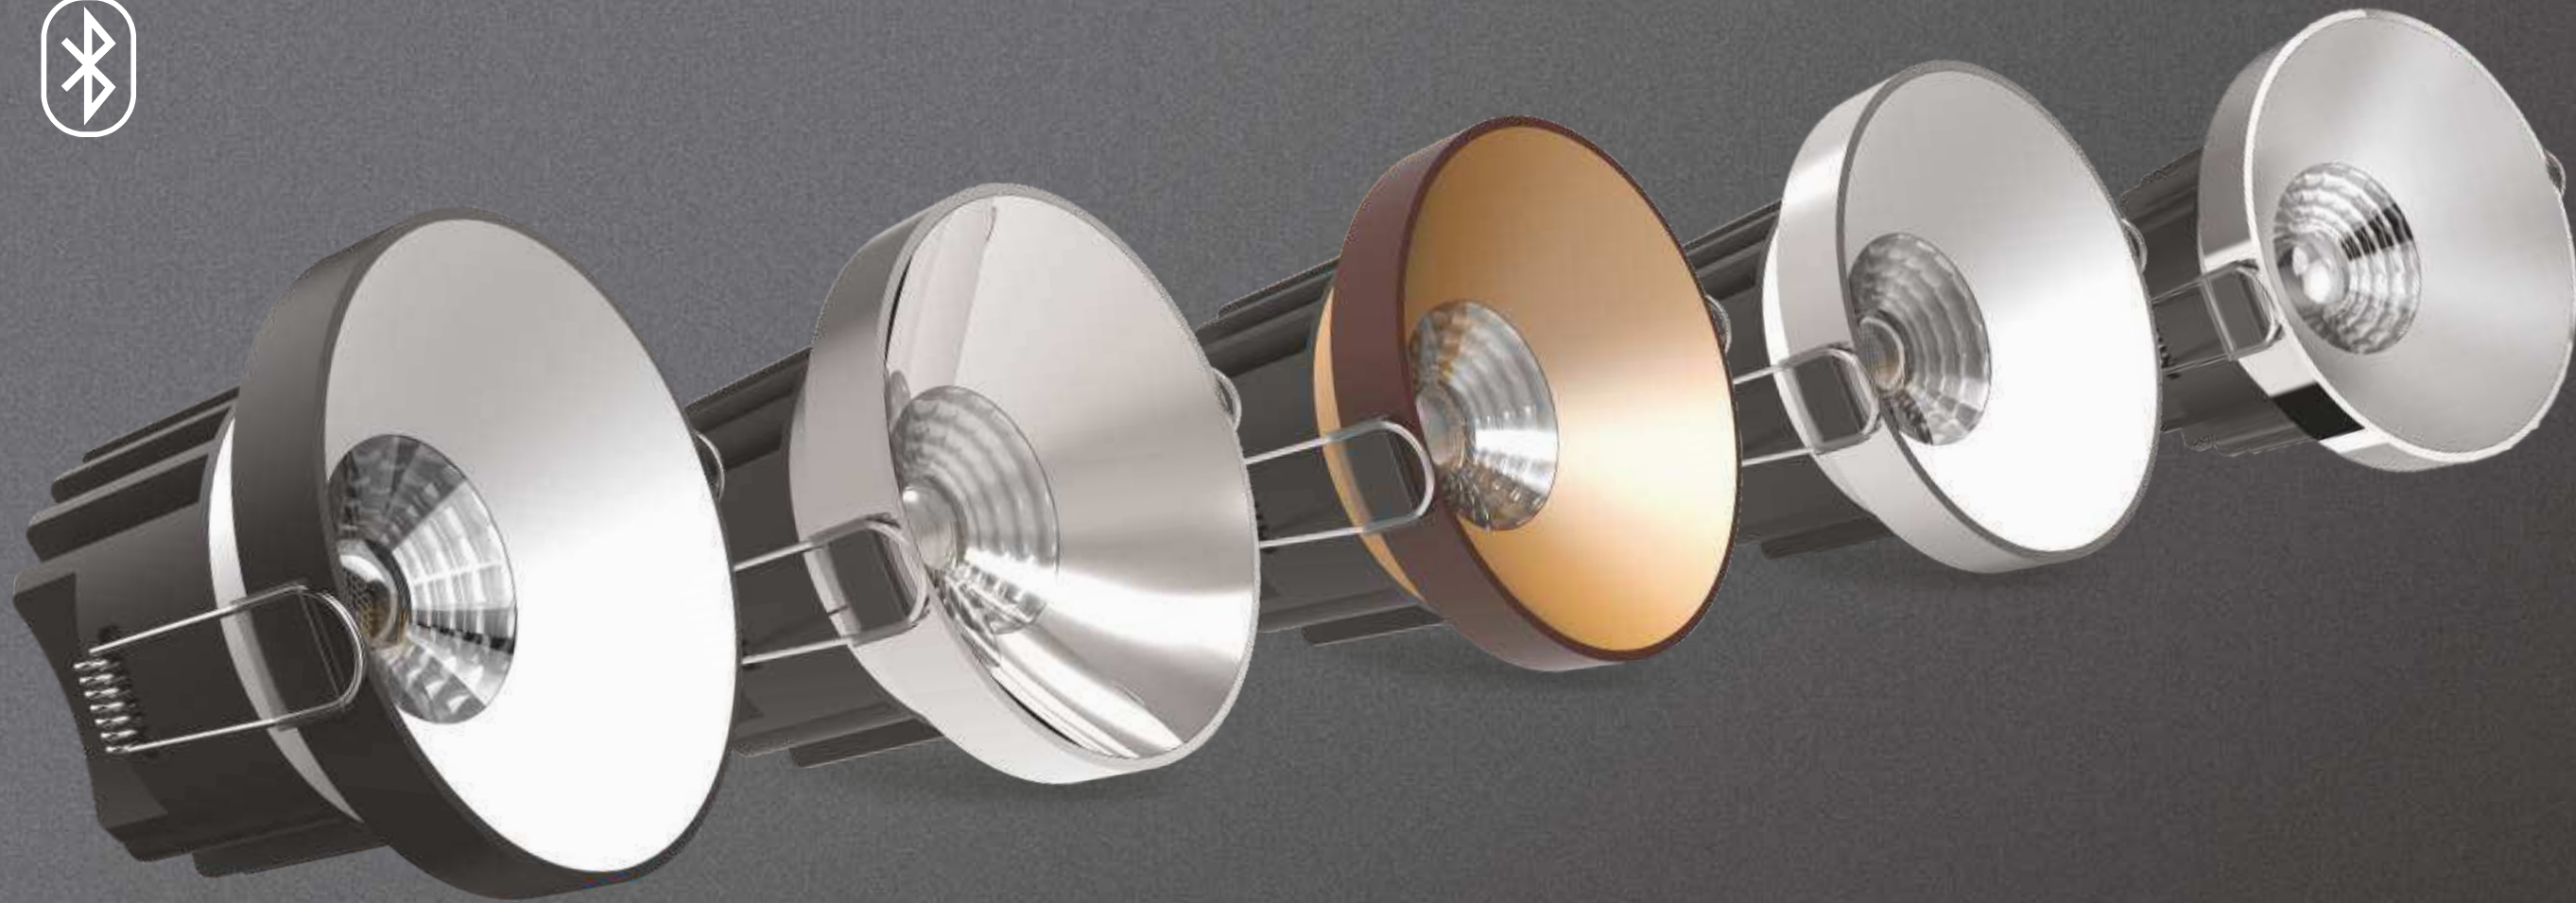

# An entity of admiration

COB downlights in a variety of colour combinations are sure to leave you spoilt for choice. Apart from beautifully lighting the interiors, they are excellent for accentuating interiors. Made from high-quality aluminium, which ensures durability, the lights are also exceptionally brilliant in efficiency.