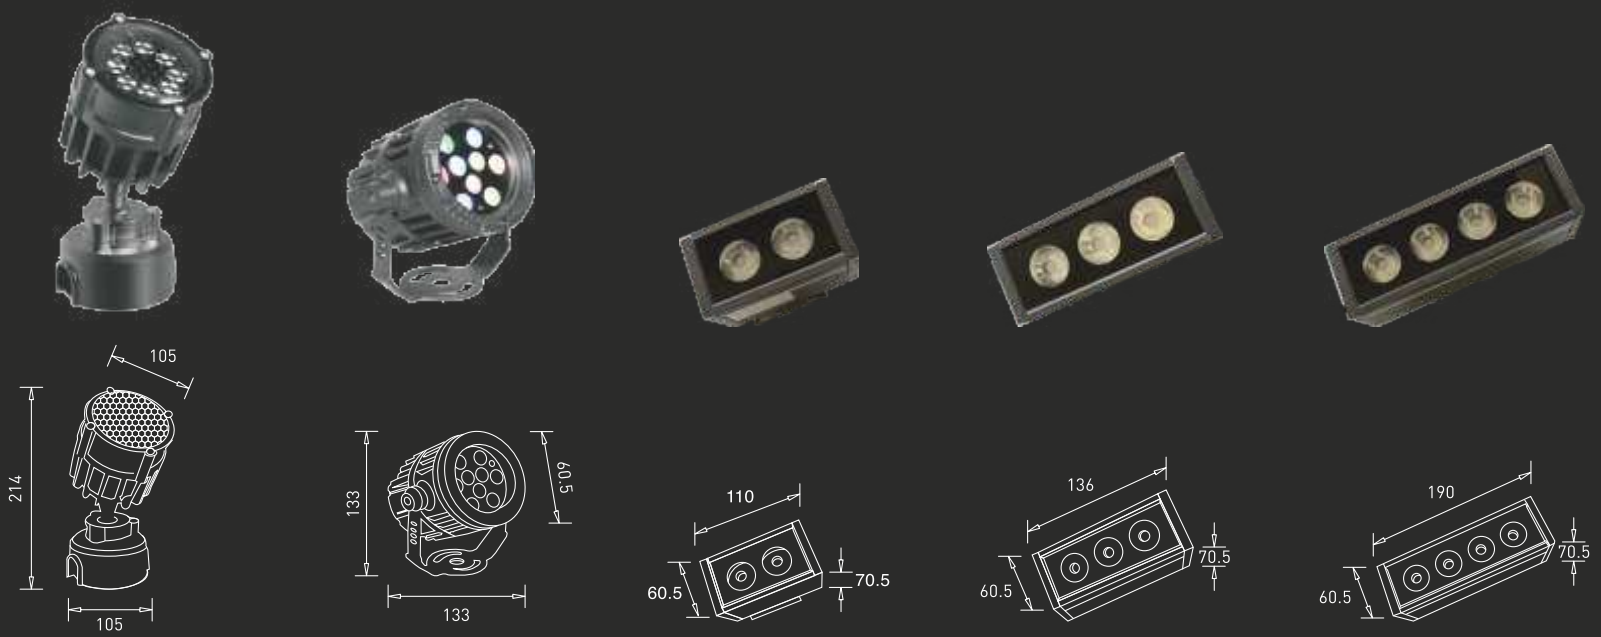

GP10013-20W LED : Epistar Power : 20W Flux : 520 lm Beam Angle : 60° Material : Aluminium MRP : ₹ 13,500/-	GP10014-20W LED : Epistar Power : 20W Flux : - Beam Angle : 30° Material : Aluminium MRP : ₹ 12,800/-	GP10015-5W LED : Epistar Power : 05W Flux : 180 lm Beam Angle : 30° Material : Aluminium MRP : ₹ 10,500/-	GP10016-.7.5W LED : Epistar Power : 7.5W Flux : 220 lm Beam Angle : 30° Material : Aluminium MRP : ₹ 13,200/-	GP10017-10W LED : Epistar Power : 10W Flux : 250 lm Beam Angle : 30° Material : Aluminium MRP : ₹ 17,850/-

GP10018-12W LED : Epistar Power : 12W Flux : 280 lm Beam Angle : 30° Material : Aluminium MRP : ₹ 20,000/-	GP10019-5W LED : Epistar Power : 05W Flux : 160 lm Beam Angle : 5x130° Material : Aluminium MRP : ₹ 8,500/-	GP10020-10W LED : Epistar Power : 10W Flux : 220 lm Beam Angle : 5x130° Material : Aluminium MRP : ₹ 14,750/-	GP10021-15W LED : Epistar Power : 15W Flux : 260 lm Beam Angle : 5x130° Material : Aluminium MRP : ₹ 19,800/-	GP10022-12W LED : Epistar Power : 12W Flux : 600 lm Beam Angle : 120° Material : Aluminium MRP : ₹ 6,200/-	GP10023-250W Linear Driver Power : 250W Flux : - Beam Angle : - Material : Aluminium MRP : ₹ 12,150/-

Colour Temperature: GP10014 - RGB 3000K

Body Colour: Grey

IP	CRI
66	80

Colour Temperature: 3000K

Body Colour: Grey

IP	CRI
66	80