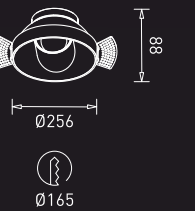

GM-DL-003-009W

LED : Cree
Power : 09W
Flux : 700 lm
Beam Angle : 24°
Material : Aluminium
MRP : ₹ 14,200/-

Colour Temperature

3000K

Body Colour

GM-DL-001

White + Black

GM-DL-002

Bronze + Black

GM-DL-003

White + Black

Bronze + Black

IP	CRI
20	90