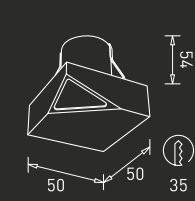

G22-3W-05

LED : Bridgelux
Power : 03W
Flux : 80 lm
Beam Angle : -
Material : Aluminium
MRP : ₹ 2,500/-