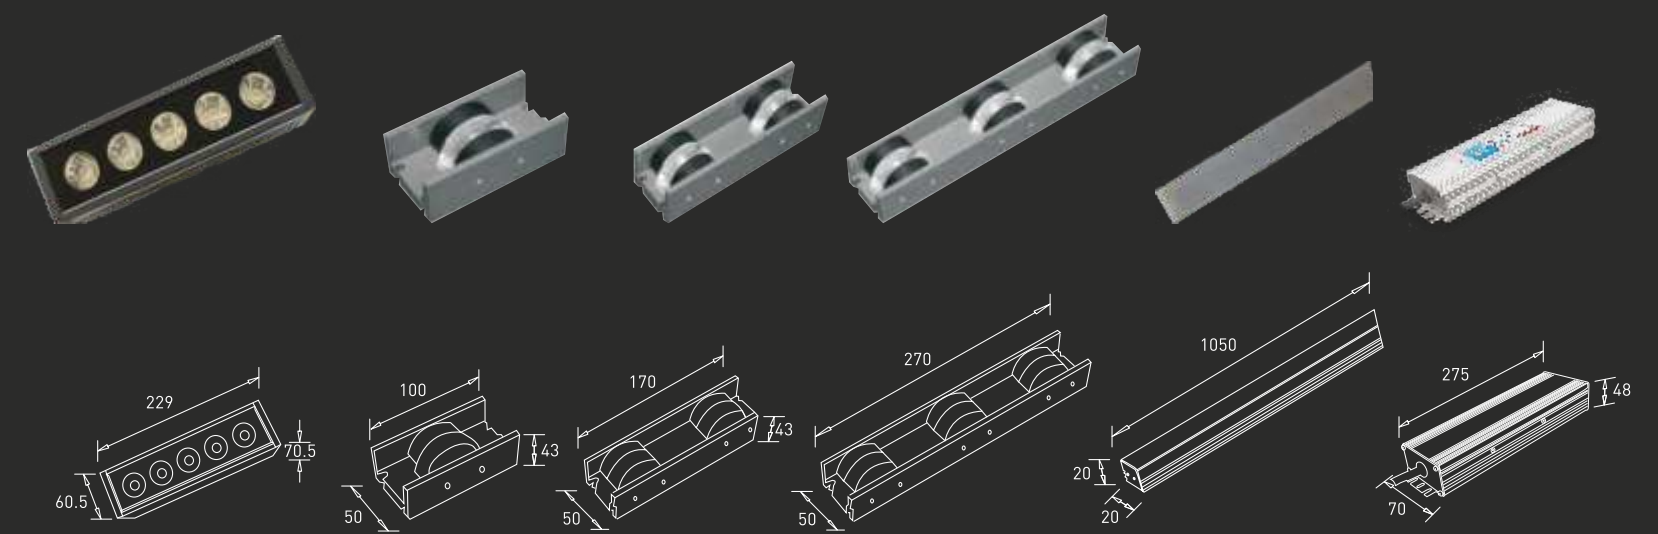

GP10013-20W LED : Epistar Power : 20W Flux : 520 lm Beam Angle : 60° Material : Aluminium MRP : ₹ 13,500/-	GP10014-20W LED : Epistar Power : 20W Flux : - Beam Angle : 30° Material : Aluminium MRP : ₹ 12,800/-	GP10015-5W LED : Epistar Power : 05W Flux : 180 lm Beam Angle : 30° Material : Aluminium MRP : ₹ 10,500/-	GP10016-.7.5W LED : Epistar Power : 7.5W Flux : 220 lm Beam Angle : 30° Material : Aluminium MRP : ₹ 13,200/-	GP10017-10W LED : Epistar Power : 10W Flux : 250 lm Beam Angle : 30° Material : Aluminium MRP : ₹ 17,850/-

GP10018-12W LED : Epistar Power : 12W Flux : 280 lm Beam Angle : 30° Material : Aluminium MRP : ₹ 20,000/-	GP10019-5W LED : Epistar Power : 05W Flux : 160 lm Beam Angle : 5x130° Material : Aluminium MRP : ₹ 8,500/-	GP10020-10W LED : Epistar Power : 10W Flux : 220 lm Beam Angle : 5x130° Material : Aluminium MRP : ₹ 14,750/-	GP10021-15W LED : Epistar Power : 15W Flux : 260 lm Beam Angle : 5x130° Material : Aluminium MRP : ₹ 19,800/-	GP10022-12W LED : Epistar Power : 12W Flux : 600 lm Beam Angle : 120° Material : Aluminium MRP : ₹ 6,200/-	GP10023-250W Linear Driver Power : 250W Flux : - Beam Angle : - Material : Aluminium MRP : ₹ 12,150/-

Colour Temperature: GP10014 - RGB 3000K

Body Colour: Grey

IP	CRI
66	80

Colour Temperature: 3000K

Body Colour: Grey

IP	CRI
66	80