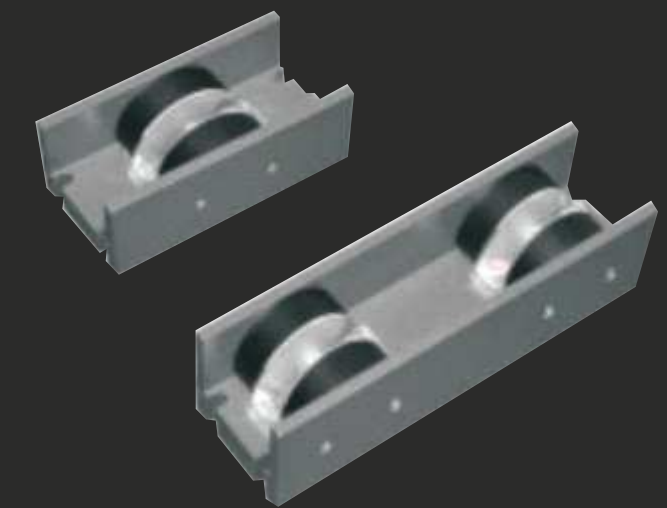

The fine line of illumination

The premium outdoor lights shine bright both in appearance and functionality. These durable LED lights are made with materials that are capable of withstanding difficult external conditions. These outdoor lights are a great choice for every exterior type.