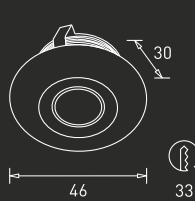

G22-3W-03

LED : Bridgelux
Power : 03W
Flux : 240 lm
Beam Angle : 25°
Material : Aluminium
MRP : ₹ 800/-