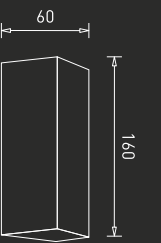

Light with unmatched  
symmetry

Light in every form  
imaginable and otherwise

GM-WL-003-005W

LED : Osram  
Power : 5W  
Flux : 185 lm  
Beam Angle : 17°  
Material : Aluminium  
MRP : ₹ 7,100/-

Colour Temperature