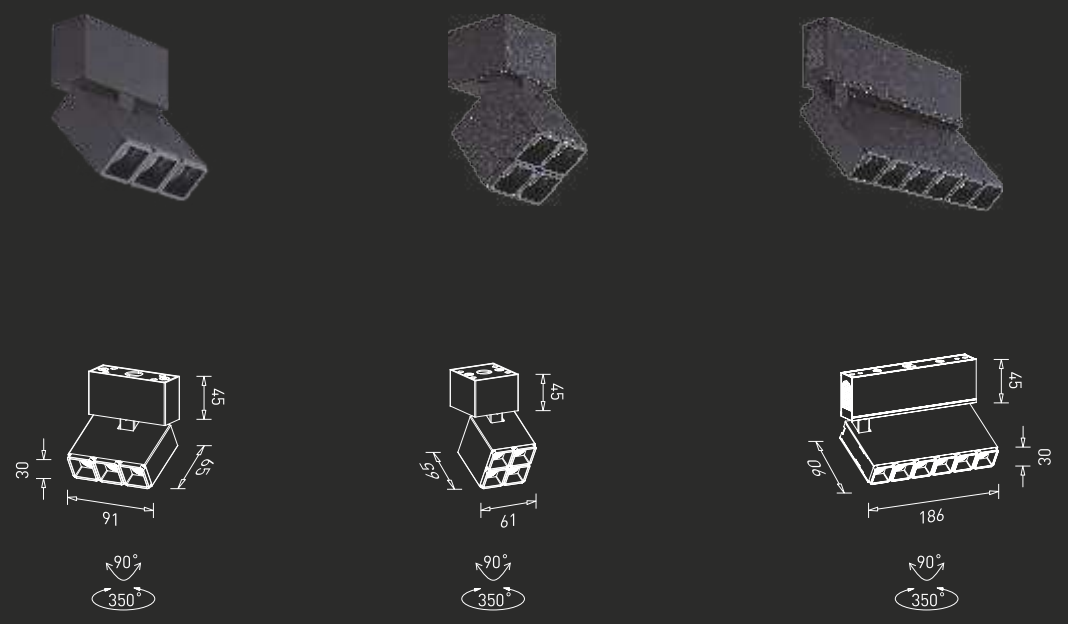

A complete standout

These GM downlights in sand black colour make for an outstanding choice that augment the sophistication quotient of your interiors. Available in square and rectangular shapes it can be folded into a number of ways to suit the lighting preferences.

GM-DL-014-006W-XXT

LED : Bridgelux
Power : 06 W
Flux : 400 lm
Beam Angle : 8°
Material : Aluminium
MRP : ₹ 5,000/-

GM-DL-014-008W-XXT

LED : Bridgelux
Power : 08 W
Flux : 500 lm
Beam Angle : 24°
Material : Aluminium
MRP : ₹ 5,400/-

GM-DL-014-012W-XXT

LED : Bridgelux
Power : 12 W
Flux : 820 lm
Beam Angle : 24°
Material : Aluminium
MRP : ₹ 8,400/-

Colour Temperature

3000K

Body Colour

Sand Black

IP	CRI
20	90