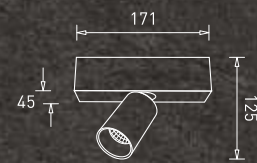

Making your walls a masterpiece

The wall light highlights the best of your home décor. It has a luminous clear focus that can be used for specific illumination or as effective ambient lighting. The wall light is available as an independent one or in a cluster of two or three lights and in sand white +black shade.

G33-1x7W-01

LED : Bridgelux
Power : 1x7W
Flux : 394 lm
Beam Angle : 24°
Material : Aluminium
MRP : ₹ 4,100/-