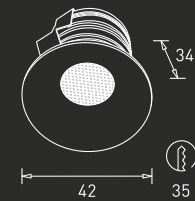

G22-3W-02

LED : Bridgelux
Power : 03W
Flux : 202 lm
Beam Angle : 25°
Material : Aluminium
MRP : ₹ 950/-