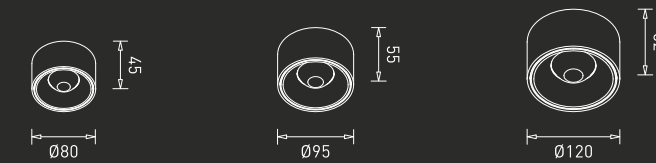

## Fundamentally classic design

The circular downlights are classic in shape with a sleek and sophisticated design. The brilliant illumination is ideal for holistic ceiling lighting for tight as well as larger spaces. Available in sand white + black shade, the light is made of high-quality aluminium with great precision.