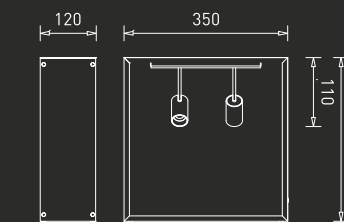

GM-TL-001-009W

LED : Cree
Power : 9W
Flux : 1050 lm
Beam Angle : 24°
Material : Aluminium
MRP : ₹ 29,800/-