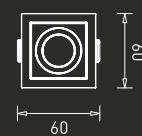

Exudes dominance in lighting

The new GM recessed downlights in round and square form exude dominance in lighting. Designed to be installed in the hollow opening of the ceilings, they make any space look extraordinary with their brilliant lighting capability and functionality.

GM-DL-019-005W

LED : Cree & Luminus
Power : 05W
Flux : 450 lm
Beam Angle : 24°
Material : Aluminium
MRP : ₹ 3,400/-