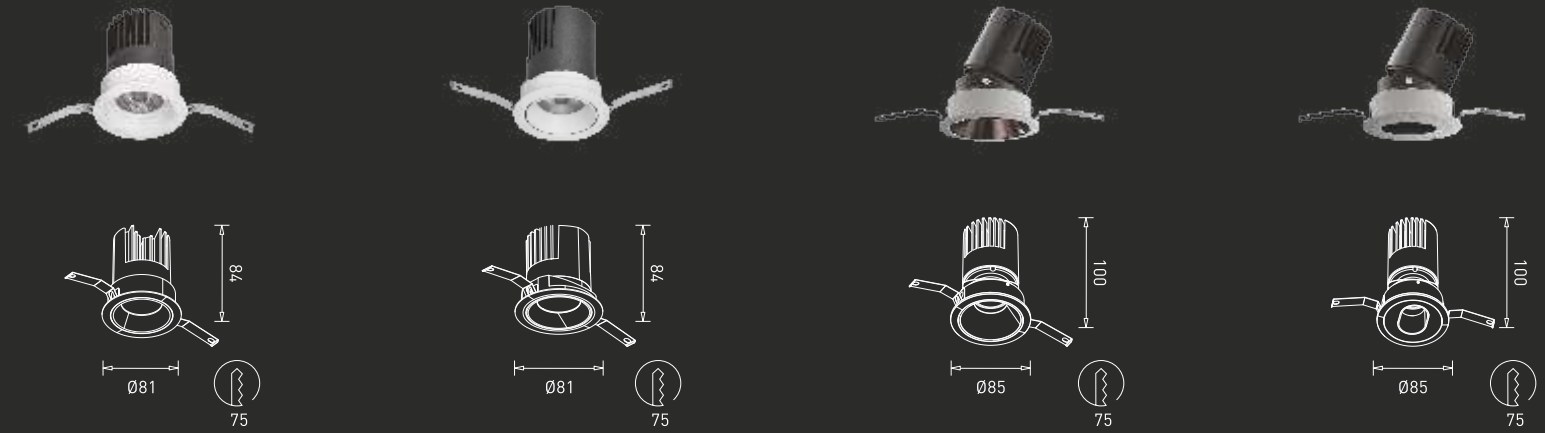

G36-15W-01

LED : Bridgelux
Power : 15W
Flux : 1200 lm
Beam Angle : 24°
Material : Aluminium
MRP : ₹ 6,700/-

G36-15W-02-A

LED : Bridgelux
Power : 15W
Flux : 1200 lm
Beam Angle : 24°
Material : Aluminium
MRP : ₹ 6,700/-

G36-15W-03

LED : Bridgelux
Power : 15W
Flux : 950 lm
Beam Angle : 24°
Material : Aluminium
MRP : ₹ 7,800/-

G36-15W-04-A

LED : Bridgelux
Power : 15W
Flux : 800 lm
Beam Angle : 24°
Material : Aluminium
MRP : ₹ 7,700/-

Colour Temperature

Body Colour

IP	CRI
20	90