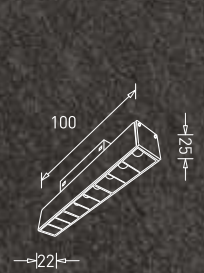

The bold and sturdy appearance of the new GM magnetic track light speaks for its durability and reliability. It remarkably highlights the best of the interiors and enhances the aesthetic appeal of the spaces. The track light in sand black shade is available in different shapes and sizes, and caters to various interior styles and decor.

GP10065

LED : Osram
Power : 6x1W
Flux : 480 lm
Beam Angle : 30°
Material : Aluminium
MRP : ₹ 3,000/-