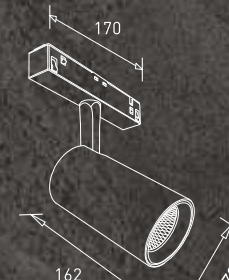

GP10077

LED : Bridgelux
Power : 30W
Flux : 2400 lm
Beam Angle : 24°
Material : Aluminium
MRP : ₹ 4,000/-

LED : Bridgelux
Power : 06W
Flux : 480 lm
Beam Angle : 24°
Material : Aluminium
MRP : ₹ 3,750/-

LED : Bridgelux
Power : 12W
Flux : 960 lm
Beam Angle : 24°
Material : Aluminium
MRP : ₹ 4,750/-

LED : Bridgelux
Power : 06W
Flux : 480 lm
Beam Angle : 24°
Material : Aluminium
MRP : ₹ 3,100/-

LED : Bridgelux
Power : 12W-02
Flux : 960 lm
Beam Angle : 24°
Material : Aluminium
MRP : ₹ 4,110/-

Colour Temperature

3000K

Body Colour

Sand Black

IP	CRI
20	90

Colour Temperature

3000K

Body Colour

Sand Black

IP	CRI
20	90

*Drivers to be procured separately