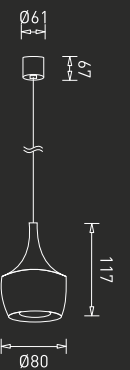

Perfectly accentuating everything

The pendant light has a sophisticated wine glass-shaped design which is available in four shiny colours—black, gold, red, and silver. The light perfectly accentuates everything it focuses on. It is made of premium aluminium for long-lasting performance and easy maintenance.