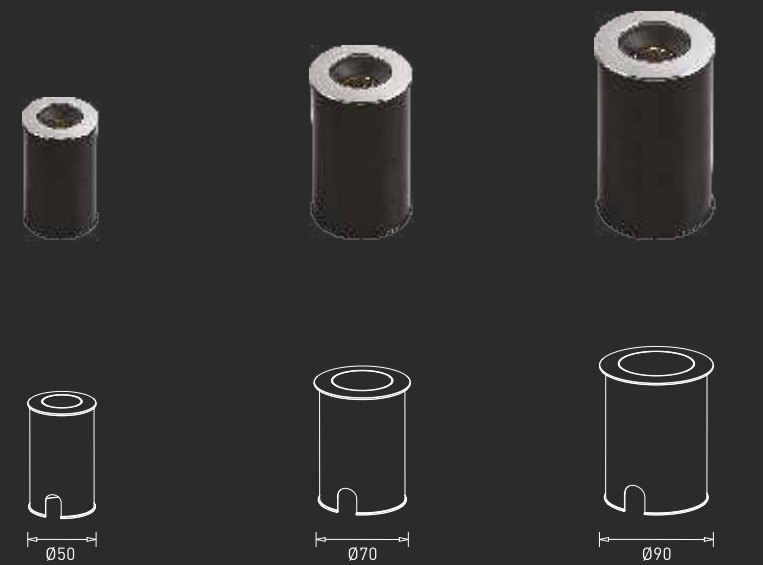

GM-UG-002-003W

LED : Osram
Power : 03W
Flux : 180 lm
Beam Angle : 24°
Material : Aluminium
MRP : ₹ 4,100/-

GM-UG-002-005W

LED : Cree
Power : 05W
Flux : 450 lm
Beam Angle : 24°
Material : Aluminium
MRP : ₹ 5,500/-

GM-UG-002-009W

LED : Cree
Power : 09W
Flux : 700 lm
Beam Angle : 24°
Material : Aluminium
MRP : ₹ 8,200/-