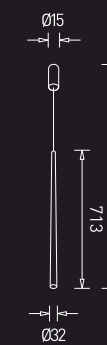

As much as we love innovation, in the same way, we love to create designs that are spectacular and functional in all possible ways. We love how innovatively this new vertical light will impact your interiors. The lustrous body is made of aluminium that assures sturdy form and adds both textures and layers to your space.

GM-PD-005-005W

LED : Osram
Power : 05W
Flux : 190 lm
Beam Angle : 45°
Material : Aluminium
MRP : ₹ 10,100/-

LED : Osram
Power : 40W
Flux : 3500 lm
Beam Angle : 45°
Material : Aluminium
MRP : ₹ 59,800/-

Colour Temperature

3000K

Body Colour

Coffee

IP	CRI
20	80