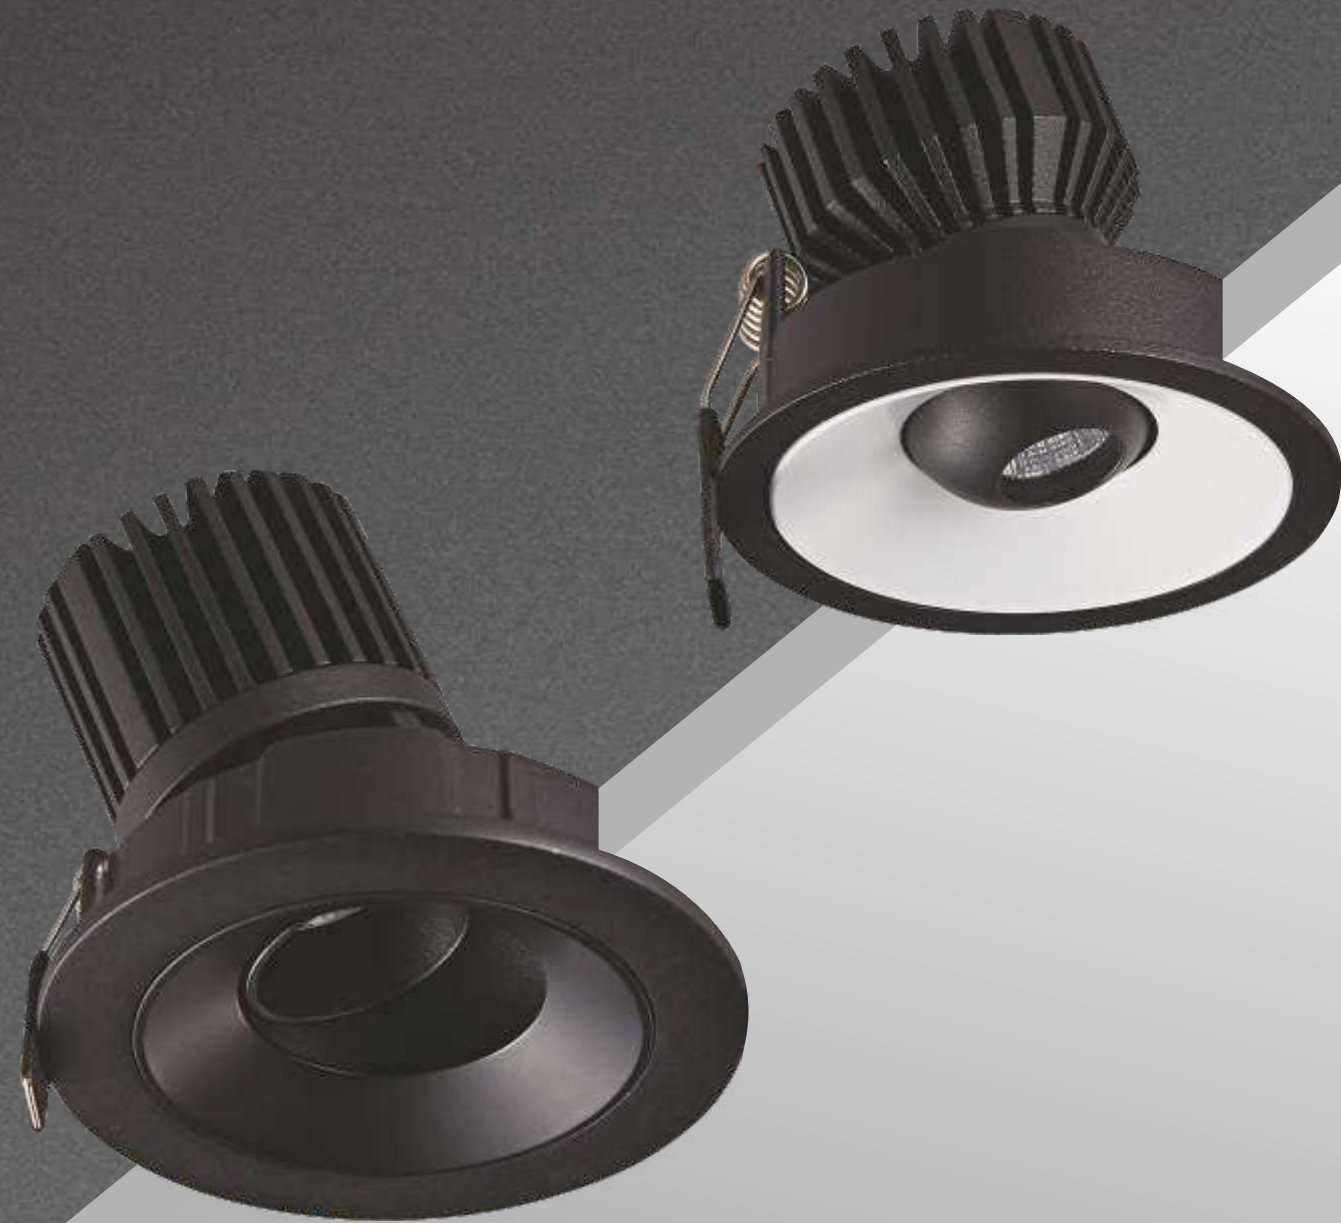

## The individuality in lighting

Every lighting innovation has a unique identity that sets it apart from the rest. The new GM downlight with advanced grip technique holds on to the ceilings efficiently and is installation-friendly. Moreover, it attracts attention with its delicate design style and brilliant rotating feature.