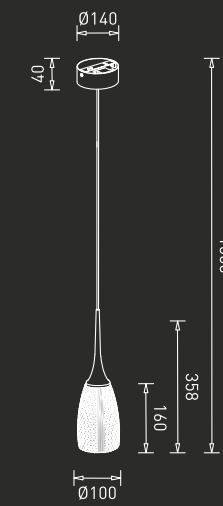

GM-PD-015-007W

LED : Epistar
Power : 7W
Flux : 612 lm
Beam Angle : 130°
Material : Aluminium
MRP : ₹ 9,700/-