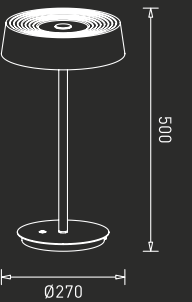

GM-TL-005-015W

LED : Edison
Power : 15W
Flux : 1312 lm
Beam Angle : 130°
Material : Aluminium
MRP : ₹ 21,000/-

Colour Temperature

3000K

Body Colour

Brass

Coffee

IP	CRI
20	80