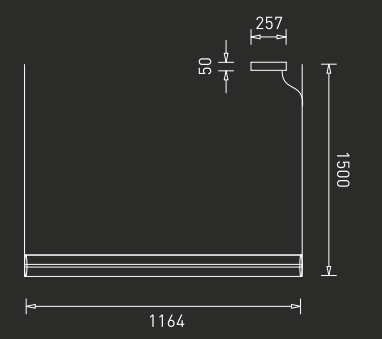

GM-PD-027-050W

LED : Epistar
Power : 50W
Flux : 5770 lm
Beam Angle : 270°
Material : Aluminium + Glass
MRP : ₹ 91,797/-

Colour Temperature

3000K 4000K

Body Colour

Black

IP	CRI
20	90

Beauty of the hour