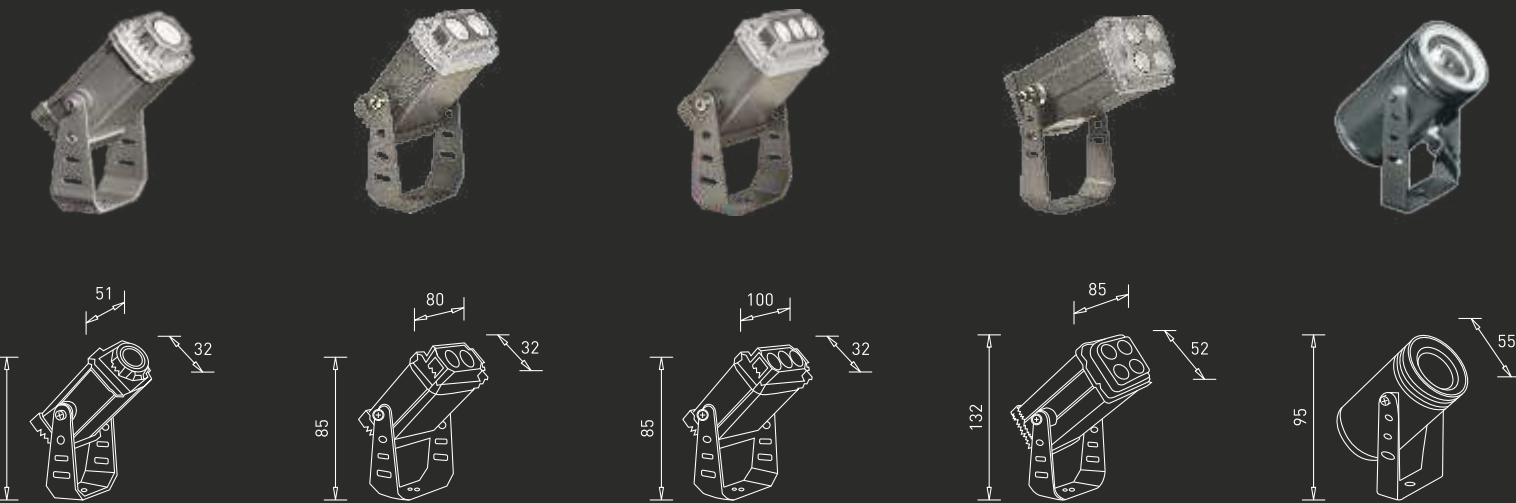

The groundbreaking illumination

The LED outdoor lights are sturdy and durable and can withstand harsh external usage. The lights blend in perfectly with the outdoor decor. Made with high-quality materials, the illumination of the lights is absolutely to vouch for.

GP10000-2W LED : Epistar Power : 02W Flux : 150 lm Beam Angle : 30° Material : Aluminium MRP : ₹ 3,500/-	GP10001-5W LED : Epistar Power : 05W Flux : 180 lm Beam Angle : 30° Material : Aluminium MRP : ₹ 5,800/-	GP10002-7W LED : Epistar Power : 07W Flux : 210 lm Beam Angle : 30° Material : Aluminium MRP : ₹ 6,975/-	GP10003-10W LED : Epistar Power : 10W Flux : 250 lm Beam Angle : 30° Material : Aluminium MRP : ₹ 8,500/-	GP10004-10W LED : Epistar Power : 10W Flux : 250 lm Beam Angle : 5° Material : Aluminium MRP : ₹ 9,600/-

Colour Temperature 3000K	Body Colour Grey	IP 66	CRI 80

*Drivers to be procured separately