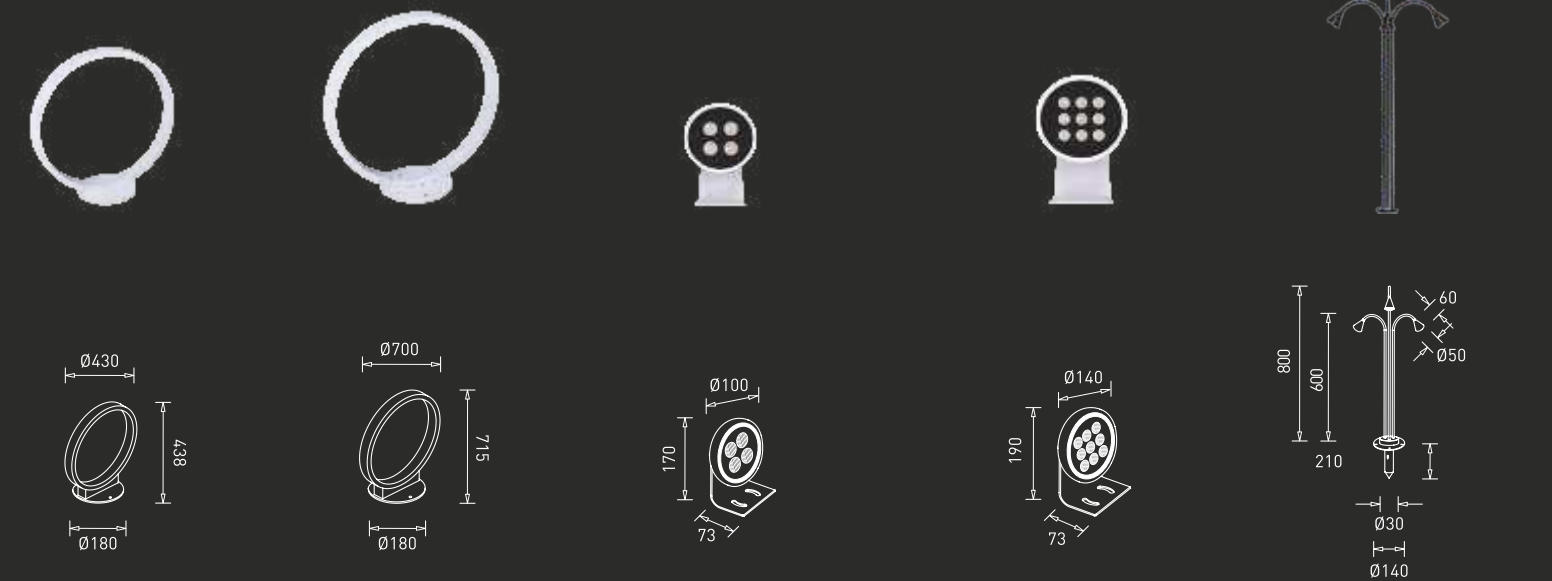

# Masterpieces in lighting and design

Artistically crafted illuminations, the GM outdoor lights are tailored to suit various exterior settings and transform your spaces into works of art while also changing the atmosphere around. Furthermore the simple installation feature enhances functionality of these outdoor lights.