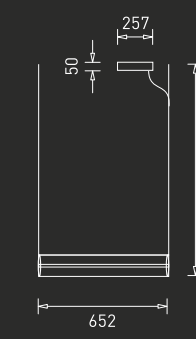

GM-PD-026-030W

LED : Epistar
Power : 30W
Flux : 3040 lm
Beam Angle : 270°
Material : Aluminium + Glass
MRP : ₹ 59,086/-