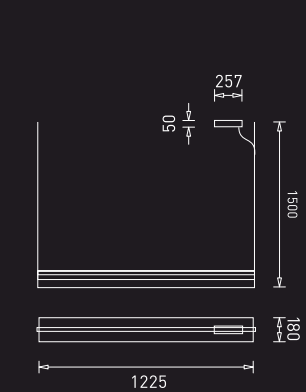

LED : Epistar  
 Power : 5W  
 Flux : 437 lm  
 Beam Angle : 130°  
 Material : Aluminium  
 MRP : ₹ 14,800/-

Colour Temperature

3000K

Body Colour

White

IP	CRI
20	80

With its distinctive shape, the white curved pendant lamp suspended by sturdy cables and supported with black rod-like structure certainly draws attention. It excels in aesthetic appeal and lends originality to your interiors. Its elegant structure with warm illumination makes it an excellent medium for uplifting moods by transforming ambiances.