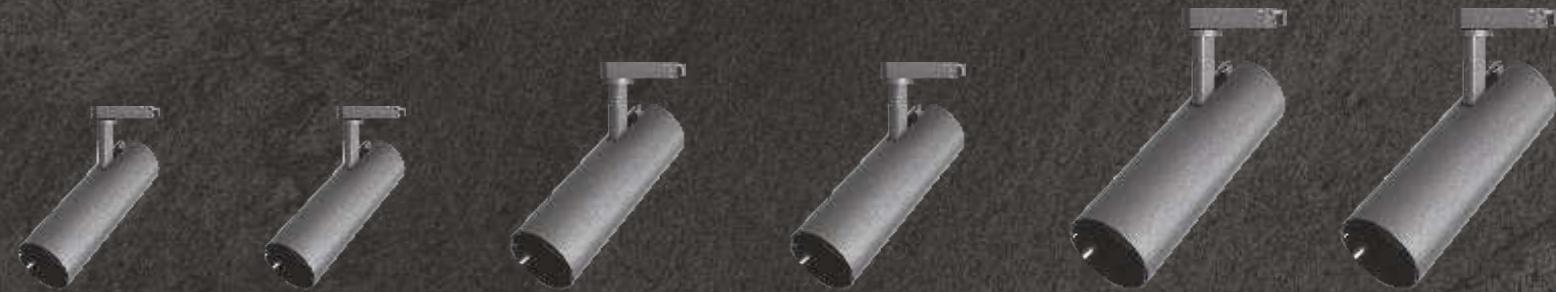

The brilliance of simplistic versatility is what sets the new GM track lights apart from its contemporaries. Along with its easy maintenance and high luminosity the lights perfectly highlight everything that they focus on. The lights are available in a variety of sizes and designs in classic black and white shades.