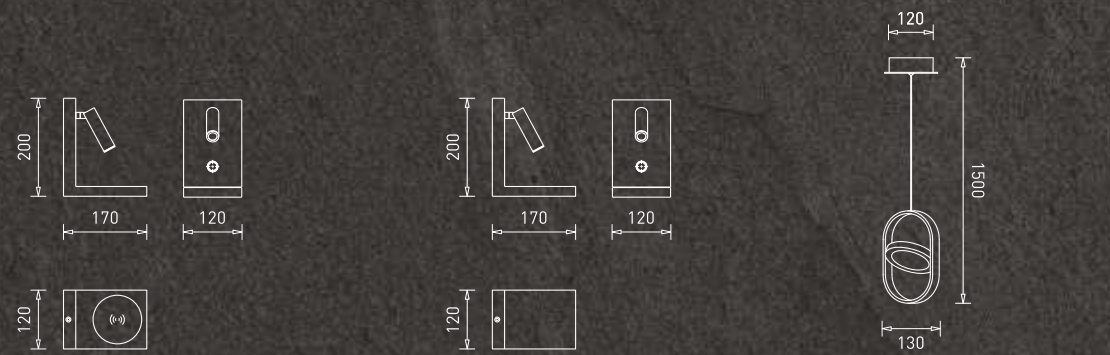

Comfort that shines bright

The unique design of the premium wall lights and pendant lights is what sets them apart from their contemporaries. The lights have a high-quality focus, which is perfect for a reading light. Its rotatable feature adds to the convenience for everyday use.

GP10024-3W

LED : Samsung
Power : 3W
Flux : 207 lm
Beam Angle : 120°
Material : Aluminium + Iron
MRP : ₹ 6,600/-

GP10025-3W

LED : Samsung
Power : 3W
Flux : 207 lm
Beam Angle : 120°
Material : Aluminium + Iron
MRP : ₹ 5,100/-

GP10026-6W

LED : Edison
Power : 6W
Flux : 480 lm
Beam Angle : 120°
Material : Aluminium + Acrylic
MRP : ₹ 3,500/-

Colour Temperature

3000K

Body Colour

Sand White

IP	CRI
20	80