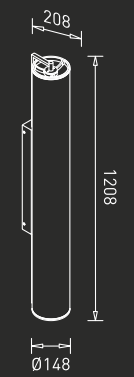

**GM-WL-013-050W**  
 LED : Epistar  
 Power : 50W  
 Flux : 4375 lm  
 Beam Angle : 270°  
 Material : Aluminium + Glass  
 MRP : ₹ 49,900/-

Colour Temperature

3000K

Body Colour

Black

IP	CRI
20	80

GM-PD-028-035W