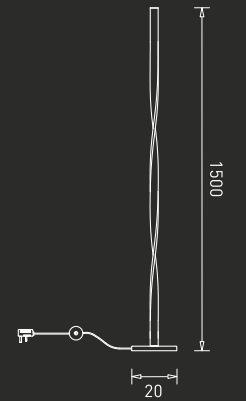

The art in illumination

With its beautiful twists, the finely constructed standing lamp radiates ethereal beauty and grace. It lavishly embellishes the rooms while also performing well in terms of illumination.

GM-FR-006-025W

LED : Epistar
Power : 25W
Flux : 1680 lm
Beam Angle : 130°
Material : Aluminium
MRP : ₹ 17,400/-

Colour Temperature

3000K

Body Colour

Nickel

IP	CRI
20	80