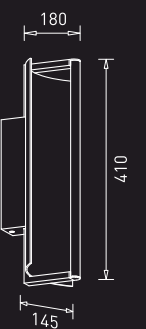

An impressive shape that is a combination of a smooth, curved surface, and a sturdy rod in the centre, this wall light is a modern piece of art that lights up the walls in an exemplary fashion.

GM-WL-008-005W

LED : Epistar
Power : 5W
Flux : 437 lm
Beam Angle : 130°
Material : Aluminium
MRP : ₹ 14,800/-

Colour Temperature

3000K

Body Colour

White

IP	CRI
20	80