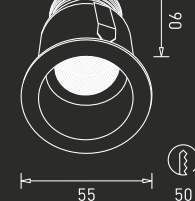

G22-5W-06

LED : Bridgelux
Power : 05W
Flux : 390 lm
Beam Angle : 8°
Material : Aluminium
MRP : ₹ 2,600/-