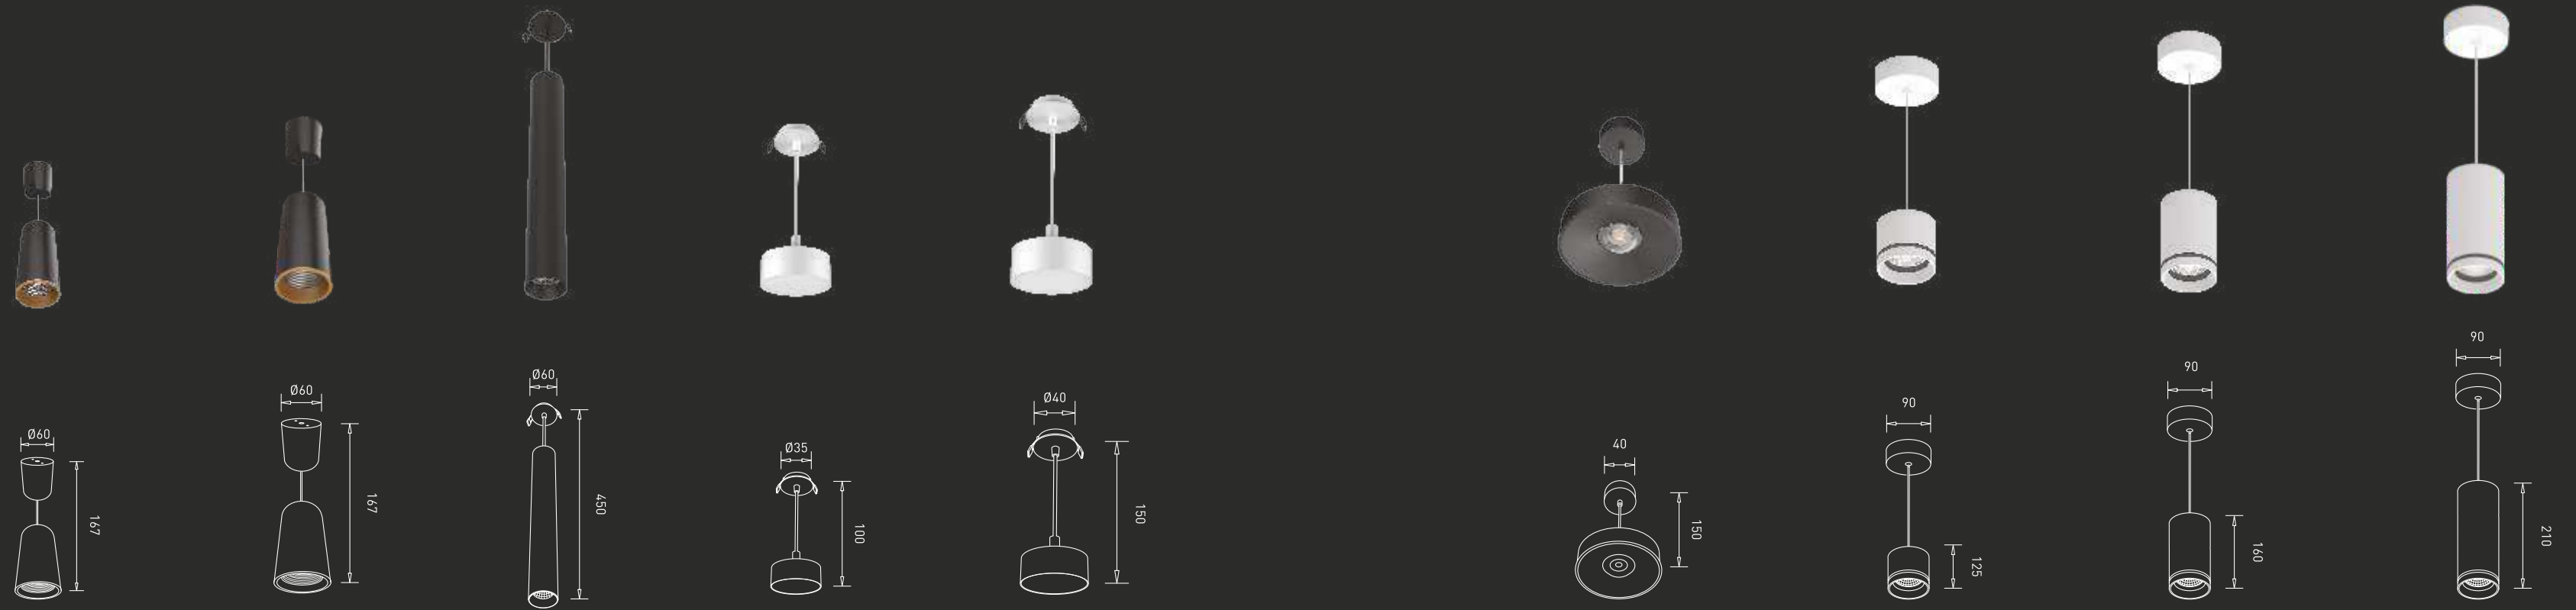

# Lights with a personality

The pendant lights add an alluring charm to the modern ceilings. The lights strike a perfect balance between modernity and elegance. Available in a variety of sizes and styles, the lights are a work of luxury coated in premium colours.