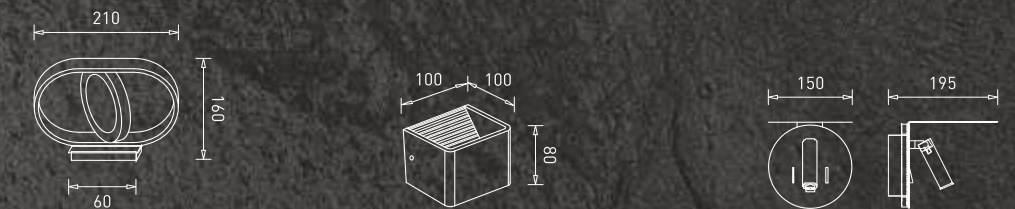

GP10026-6W

LED : Edison  
Power : 6W  
Flux : 480 lm  
Beam Angle : 120°  
Material : Aluminium + Acrylic  
MRP : ₹ 3,500/-

Colour Temperature

3000K

Body Colour

Sand White

IP	CRI
20	80

GP10027-6W