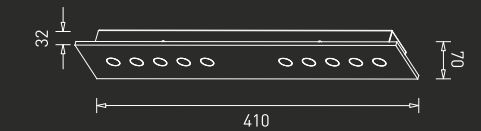

Adding radiating elegance

The downlight has a rectangular body with smooth finish and a cluster of mini spotlights that add radiating elegance to the ceilings. The lights are available in two sizes with different numbers of mini spotlights.

GM-DL-016-009W

LED : Osram
Power : 09W
Flux : 550 lm
Beam Angle : 24°
Material : Aluminium
MRP : ₹ 10,200/-

GM-DL-016-015W

LED : Osram
Power : 15W
Flux : 860 lm
Beam Angle : 24°
Material : Aluminium
MRP : ₹ 13,300/-

Colour Temperature

3000K

Body Colour

Black + White

IP	CRI
20	90