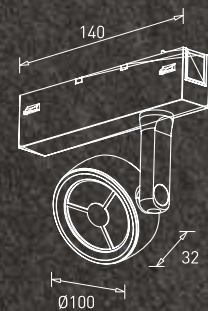

GM-TR-001-012W-A02

LED : Cree
Power : 12W
Flux : 1100 lm
Beam Angle : 24°
Material : Aluminium
MRP : ₹ 14,400/-