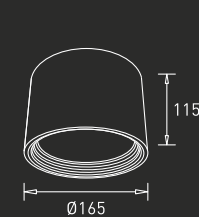

G25-18W-01

LED : Osram
Power : 18W
Flux : 1223 lm
Beam Angle : Diffused
Material : Aluminium
MRP : ₹ 4,600/-