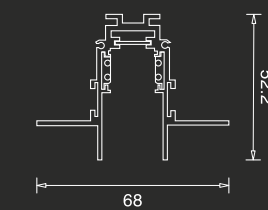

## A radiating convenience

Transform your space seamlessly with impeccable lighting concepts that are perfect for your modern decor. The new GM magnetic track light offers warm glow keeping in mind the uniqueness of your spaces. These lights are available in sand black shade and are dimmable to provide maximum visual comfort.