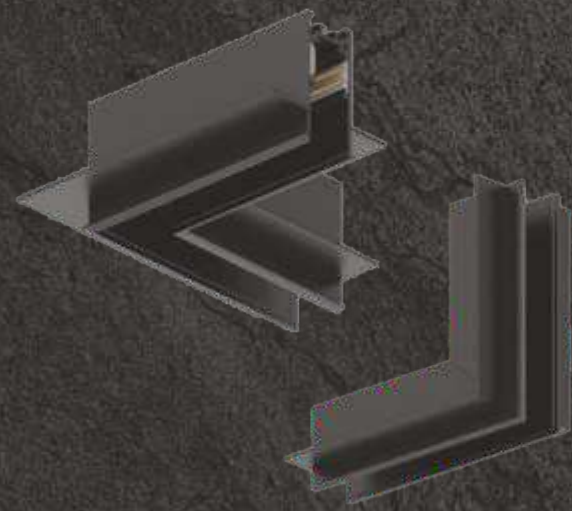

GM-TR-A02-002M-XXR

Length : 2M  
Material : Aluminium  
MRP : ₹ 7,200/-

Body Colour

 Sand Black

IP  
20

\*Corner sets, adapters and other accessories can be procured separately

GM-TR-A02-HXXL-XX-BL-XXR

Details : Magnetic Track Recessed  
L Horizontal Coupler  
22mm Slot - 48V  
Material : Aluminium  
MRP : ₹ 2,000/-