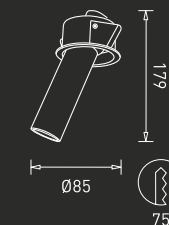

G34-9W-03

LED : Cree
Power : 09W
Flux : 720 lm
Beam Angle : 36°
Material : Aluminium
MRP : ₹ 4,430/-