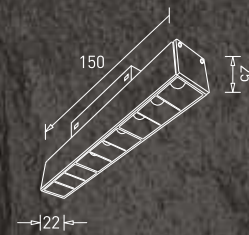

GP10066

LED : Osram
Power : 9x1W
Flux : 720 lm
Beam Angle : 30°
Material : Aluminium
MRP : ₹ 3,650/-