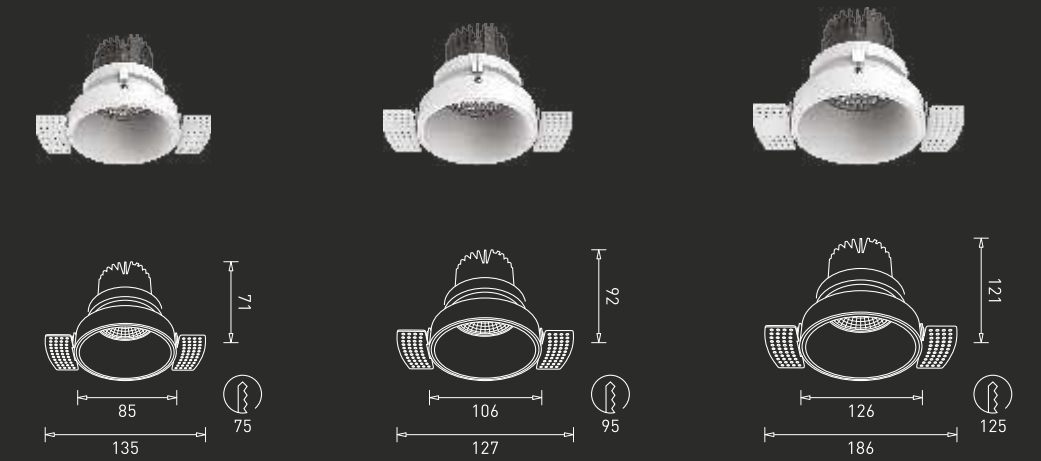

Model	Power	Flux	Beam Angle	Material	MRP
G21-7W-02-RD	07W	480 lm	24°	Aluminium	₹ 2,200/-
G21-12W-02-RD	12W	979 lm	24°	Aluminium	₹ 2,850/-
G21-18W-02-RD	18W	1411 lm	24°	Aluminium	₹ 4,250/-

Colour Temperature: 3000K, 4000K, 5000K

Body Colour: White

IP	CRI
20	90

Colour Temperature: 3000K, 4000K, 5000K

Body Colour: White

IP	CRI
20	90