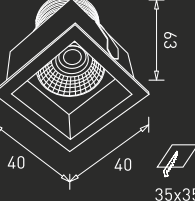

G22-3W-06

LED : Cree
Power : 03W
Flux : 240 lm
Beam Angle : 8°
Material : Aluminium
MRP : ₹ 1,700/-