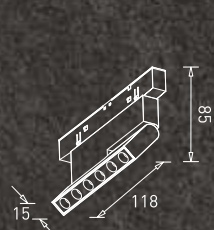

Body Colour

■ Sand Black

IP  
20

Body Colour

■ Sand Black

IP  
20

The new GM magnetic track lights are a perfect blend of efficiency and sophistication. The luminaire surprises with its powerful illumination, simple installation and maintenance. Available in sand black, the designs are especially made to suit the modern interiors.