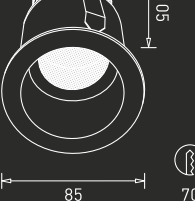

G22-7W-06

LED : Cree
Power : 07W
Flux : 560 lm
Beam Angle : 8°
Material : Aluminium
MRP : ₹ 4,500/-