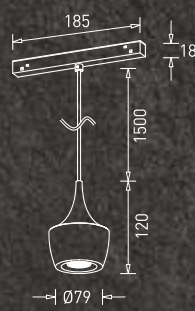

Body Colour

Sand Black

IP	CRI
20	90

\*Drivers to be procured separately

The new GM pendant and track lights bring about substantial aesthetic appeal to your interiors with their state-of-the-art designs and flawless illumination. The lights provide high visual comfort with their subtle radiance.