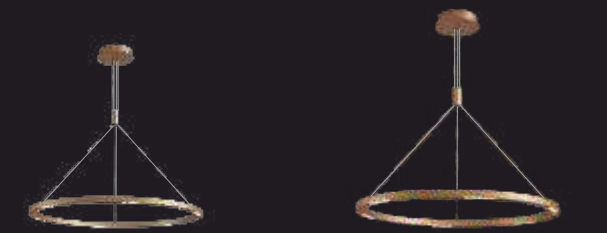

The GM Light of Infinity is the new way to light up your ceiling. Made with premium aluminium, the slim light stretches across the ceiling horizontally or vertically. The unique ceiling light, although appears not to be touching the ceiling, has a sturdy fit on the sides. It illuminates the space with just the right amount of light and fits perfectly with your lighting preferences.

GM-LL-001-066W

LED : Strip  
 Power : 66W  
 Flux : 770 lm/M  
 Beam Angle : Diffused Light  
 Material : Steel  
 MRP : ₹ 32,000/-

GM-LL-001-0132W

LED : Strip  
 Power : 132W  
 Flux : 770 lm/M  
 Beam Angle : Diffused Light  
 Material : Steel  
 MRP : ₹ 47,500/-

## Light that encompasses all

A unique pattern in lighting design that breaks contemporary functional limitations. The massive black & gold lighting ring with equally distant standing lights serves multiple purposes and consequently becomes the centre of attraction. The aluminium body ensures strength and longevity, while the stunning design appeals to the eye.