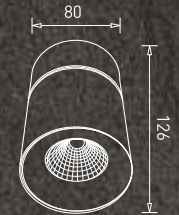

G29-20W-05

LED : Bridgelux
Power : 20W
Flux : 1400 lm
Beam Angle : 24°
Material : Aluminium
MRP : ₹ 2,940/-