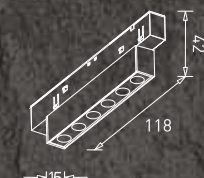

GM-TR-002-006W-A01

LED : Osram
Power : 06W
Flux : 500 lm
Beam Angle : 30°
Material : Aluminium
MRP : ₹ 3,800/-