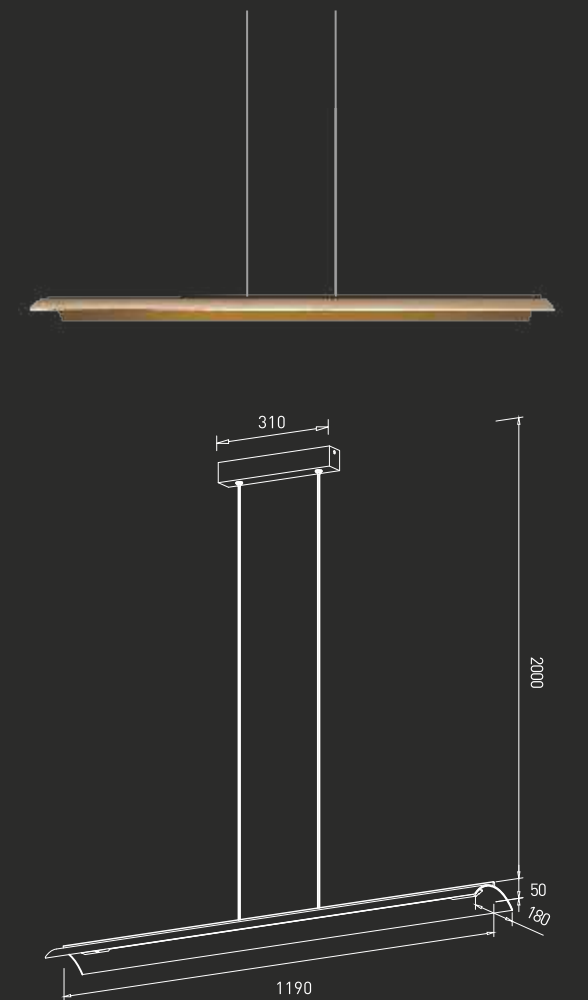

A symbiosis between ambience and lighting

With an impressive curve, the GM ceiling light is sure to garner admiration for your decor and lighting. Neatly suspended over any table or otherwise, the light sets a comfortable mood and adds a calmness quotient to the spaces.

GM-PD-009-017W

LED : Epistar
Power : 17W
Flux : 1487 lm
Beam Angle : 130°
Material : Aluminium
MRP : ₹ 21,900/-

Colour Temperature

3000K

Body Colour

- Brass
- Coffee

IP	CRI
20	80