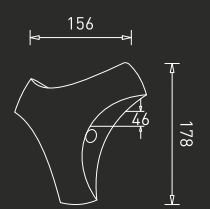

This outdoor light has a unique boomerang design that effectively illuminates the ground and the walls in three ways. The premium light is made of high-quality materials for low maintenance and easy installation which is durable even in harsh weather conditions.