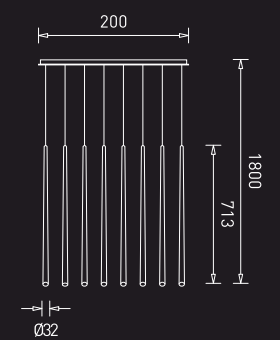

As much as we love innovation, in the same way, we love to create designs that are spectacular and functional in all possible ways. We love how innovatively this new vertical light will impact your interiors. The lustrous body is made of aluminium that assures sturdy form and adds both textures and layers to your space.

LED : Osram
Power : 05W
Flux : 190 lm
Beam Angle : 45°
Material : Aluminium
MRP : ₹ 10,100/-

GM-PD-005-040W

LED : Osram
Power : 40W
Flux : 3500 lm
Beam Angle : 45°
Material : Aluminium
MRP : ₹ 59,800/-

Colour Temperature

3000K

Body Colour

Coffee

IP	CRI
20	80