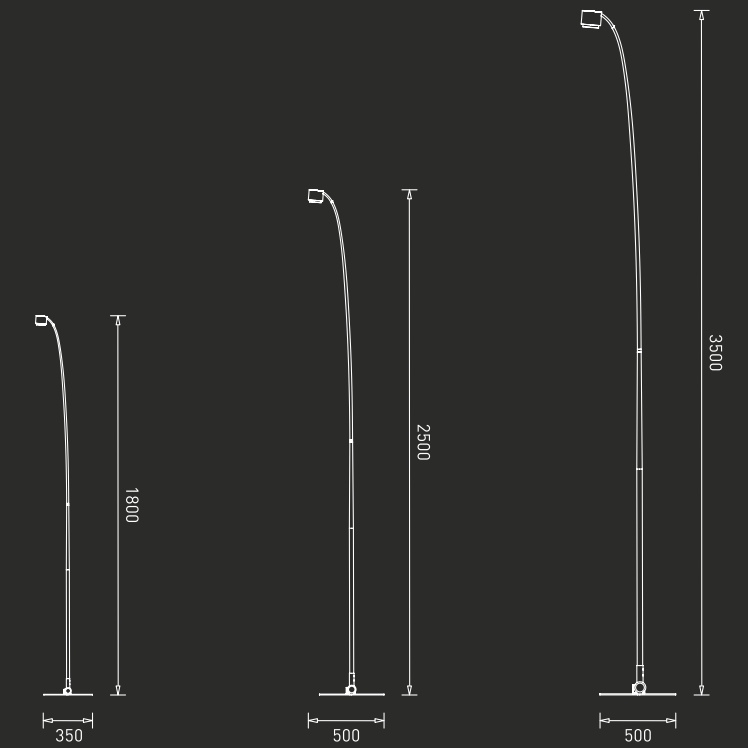

Available in three luxurious colours—french gold, nickel and chrome—this GM floor lamp is a style statement that is sure to grab everyone’s attention. Its simplistic design and three different height options to choose from, make it ideal for spaces of all sizes.

GM-FR-003-012W

LED : Epistar
Power : 12W
Flux : 1050 lm
Beam Angle : 90°
Material : Aluminium
MRP : ₹ 41,600/-

GM-FR-004-018W

LED : Epistar
Power : 18W
Flux : 1575 lm
Beam Angle : 90°
Material : Aluminium
MRP : ₹ 51,400/-

GM-FR-005-018W

LED : Epistar
Power : 18W
Flux : 1575 lm
Beam Angle : 90°
Material : Aluminium
MRP : ₹ 59,000/-

Colour Temperature

3000K

Body Colour

- French Gold
- Nickel
- Chrome

IP	CRI
20	80