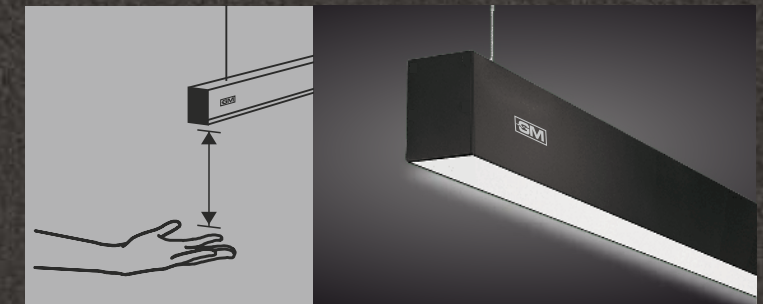

# Lights to accentuate and impress

3-IN-1 | Hand Infrared Detection Dimming Function with Memory Function Module

GP10039-30W

LED : Bridgelux  
Power : 30W  
Flux : 2850 lm  
Beam Angle : 90°  
Material : Aluminium  
MRP : ₹ 18,000/-