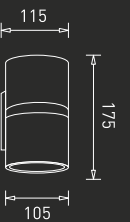

GM-WL-004-020W

LED : Osram
Power : 20W
Flux : 1750 lm
Beam Angle : 24°
Material : Aluminium
MRP : ₹ 10,900/-

Colour Temperature

3000K

Body Colour

Black

IP	CRI
65	80