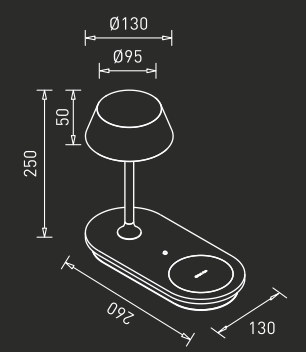

The classic table lamp available in sand black & sand white shades is made with premium-grade aluminium. The lamp enlivens the space with its soothing golden light and creates a comfortable environment. The lamp tray doubles up as a wireless charger and is the perfect accessory to be always by your side.