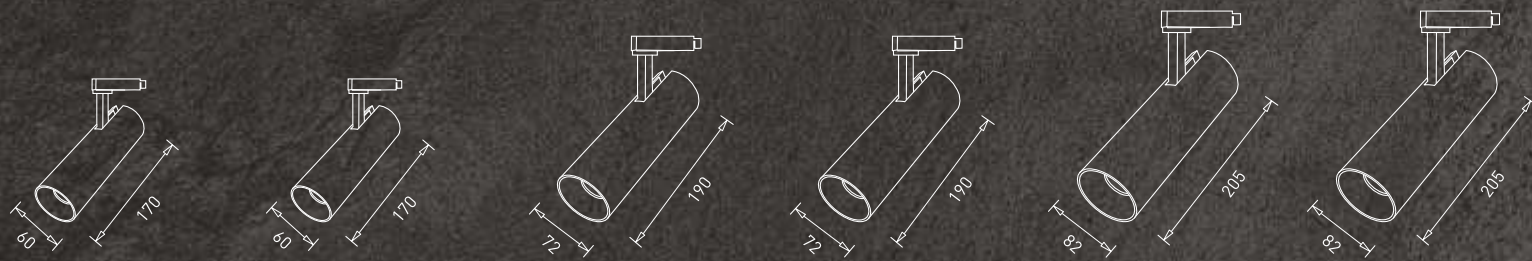

The brilliance of simplistic versatility is what sets the new GM track lights apart from its contemporaries. Along with its easy maintenance and high luminosity the lights perfectly highlight everything that they focus on. The lights are available in a variety of sizes and designs in classic black and white shades.