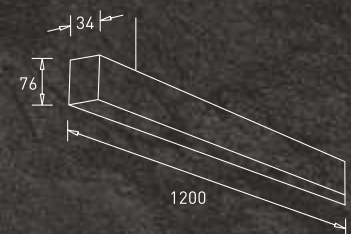

# Lights to accentuate and impress

3-IN-1 | Hand Infrared Detection Dimming Function with Memory Function Module

GP10039-30W

LED : Bridgelux  
Power : 30W  
Flux : 2850 lm  
Beam Angle : 90°  
Material : Aluminium  
MRP : ₹ 18,000/-