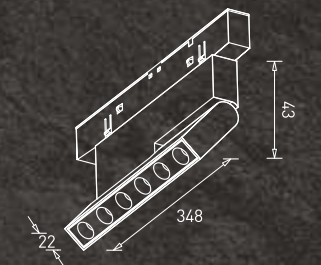

GM-TR-003-018W-A02

LED : 3535
Power : 18W
Flux : 1800 lm
Beam Angle : 20°
Material : Aluminium
MRP : ₹ 12,900/-

Colour Temperature

3in1 Dali

Body Colour

GM-TR-001

GM-TR-002

White + Black Black

IP	CRI
20	80

*Drivers to be procured separately

Colour Temperature

3in1 Dali

Body Colour

Sand Black

IP	CRI
20	80

*Drivers to be procured separately