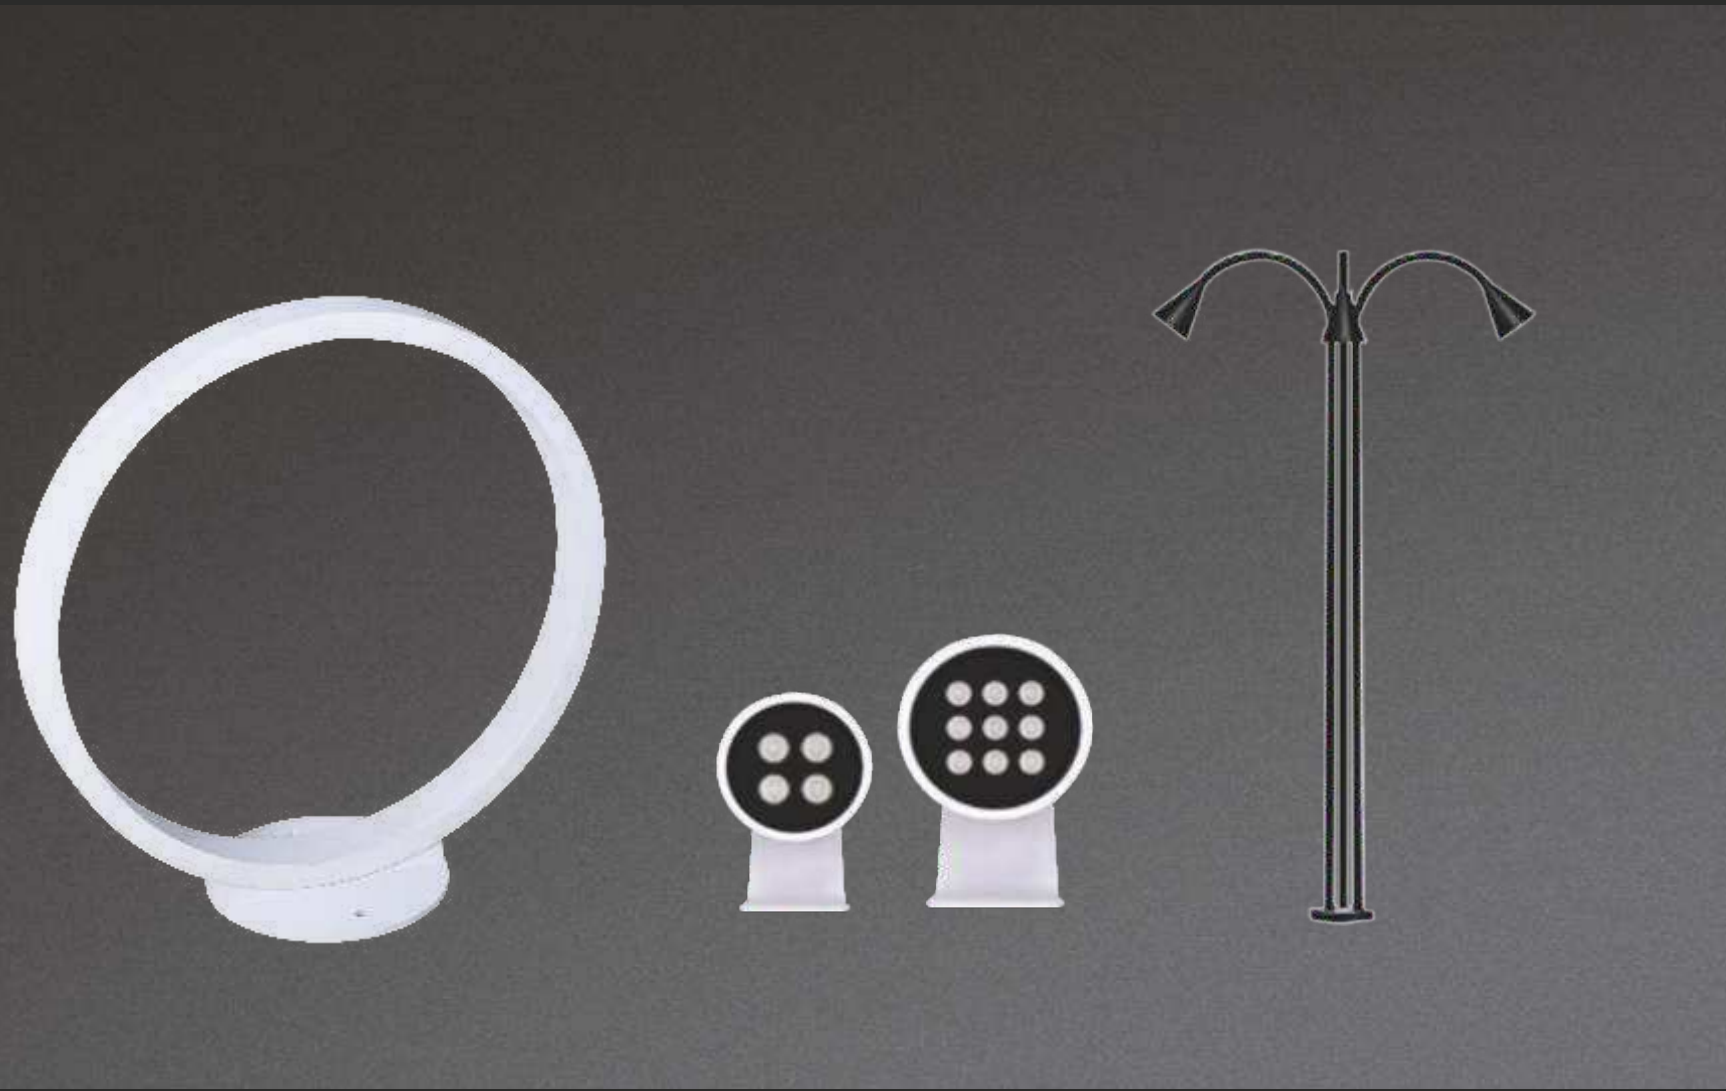

# Masterpieces in lighting and design

Artistically crafted illuminations, the GM outdoor lights are tailored to suit various exterior settings and transform your spaces into works of art while also changing the atmosphere around. Furthermore the simple installation feature enhances functionality of these outdoor lights.