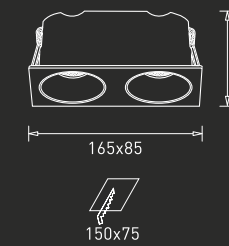

GM-DL-018-020W-SQR

LED : Cree
Power : 20W
Flux : 1800 lm
Beam Angle : 24°
Material : Aluminium
MRP : ₹ 6,200/-