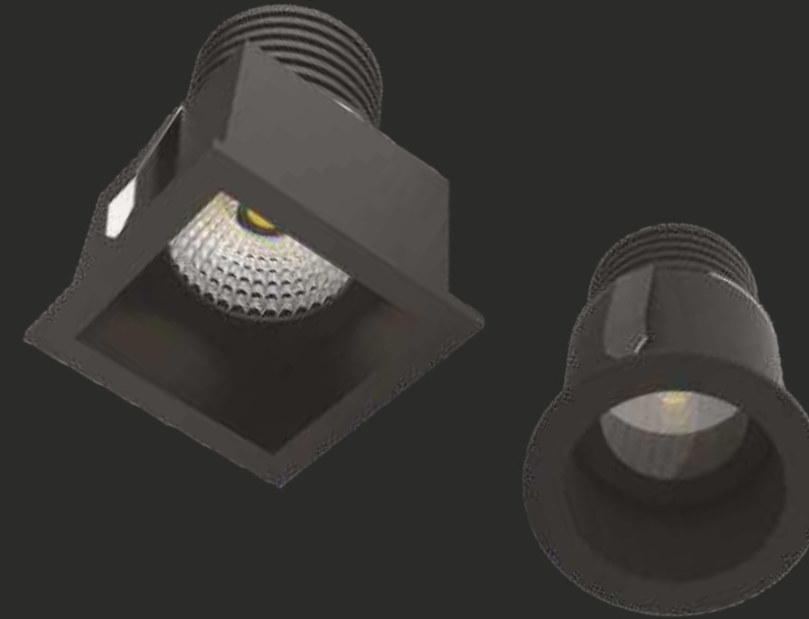

# Highlight the beauty

The GM deep spot light elegantly puts light on the muse in focus to highlight their beauty. Moreover, the luminaire in circular or square shape carefully attends to the needs of various interior styles.