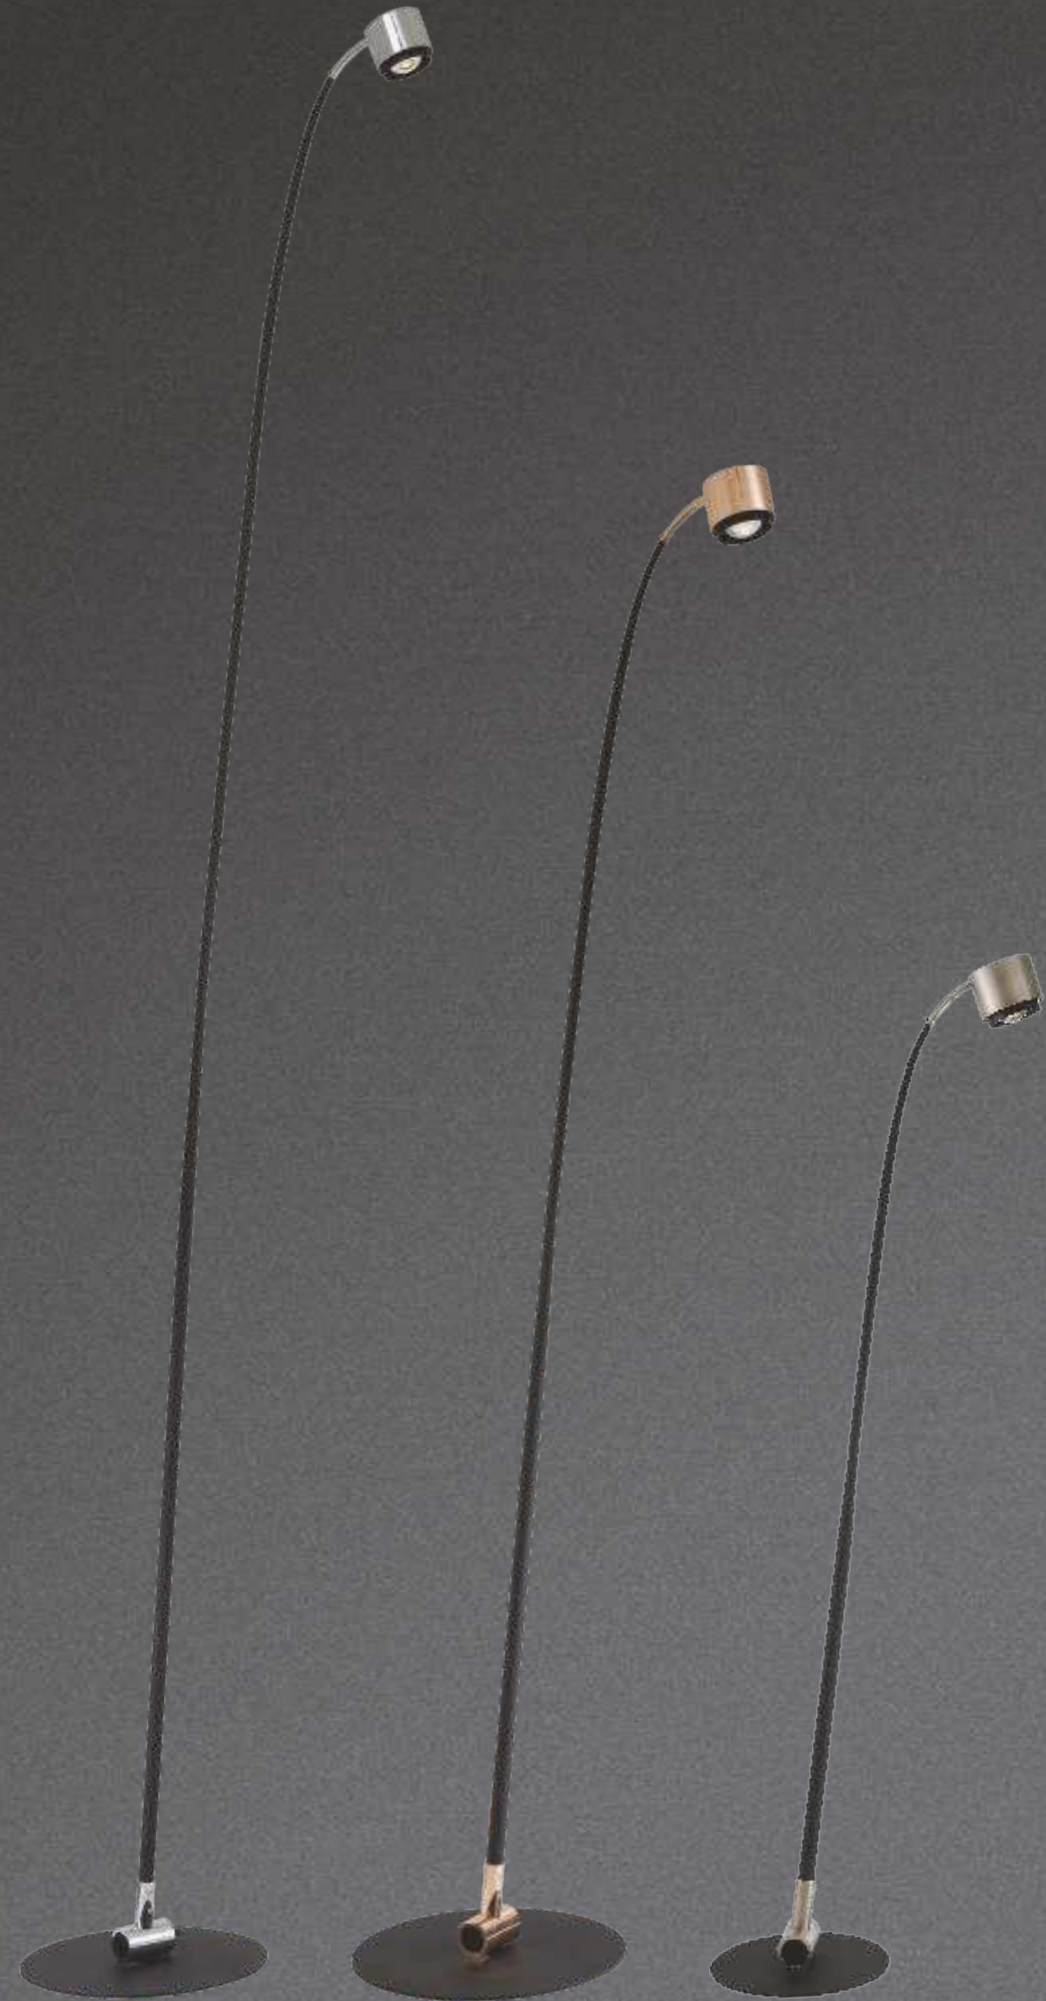

Available in three luxurious colours—french gold, nickel and chrome—this GM floor lamp is a style statement that is sure to grab everyone’s attention. Its simplistic design and three different height options to choose from, make it ideal for spaces of all sizes.

GM-FR-003-012W

LED : Epistar
Power : 12W
Flux : 1050 lm
Beam Angle : 90°
Material : Aluminium
MRP : ₹ 41,600/-

GM-FR-004-018W

LED : Epistar
Power : 18W
Flux : 1575 lm
Beam Angle : 90°
Material : Aluminium
MRP : ₹ 51,400/-

GM-FR-005-018W

LED : Epistar
Power : 18W
Flux : 1575 lm
Beam Angle : 90°
Material : Aluminium
MRP : ₹ 59,000/-

Colour Temperature

3000K

Body Colour

- French Gold
- Nickel
- Chrome

IP	CRI
20	80