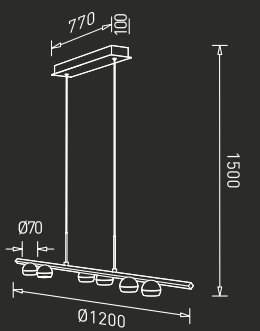

Lighting that is
aesthetic and blissful

GM-PD-020-030W

LED : Cree
Power : 6x5W
Flux : 2800 lm
Beam Angle : 30°
Material : Aluminium
MRP : ₹ 21,700/-

Colour Temperature

3000K

Body Colour

Gold + Black

IP	CRI
20	80