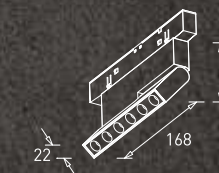

GM-TR-003-006W-A02

LED : 3535
Power : 06W
Flux : 500 lm
Beam Angle : 20°
Material : Aluminium
MRP : ₹ 10,000/-