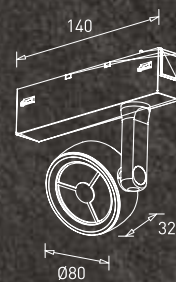

The GM track lights have highly functional and adjustable heads, which are available in unique circular and harmonica-shaped designs. The lights provide high luminous flux along with impressive CRI and maximum visual comfort.