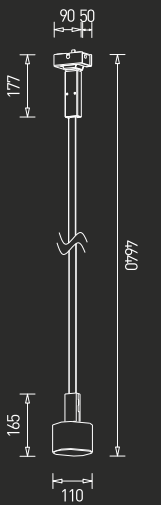

The magic of minimalistic lighting

Minimalist and simplistic design effectively influence people's well-being. It conveys the idea of aesthetic minimalism with ease. The simple mechanism of the GM floor light is inspired by such an idea. The luminaire is available in different heights as per requirement, making it a versatile choice for your spaces.

GM-LL-001-044W

LED : Strip
Power : 44W
Flux : 770 lm/M
Beam Angle : Diffuse Light
Material : Steel
MRP : ₹ 38,200/-

Colour Temperature

3000K

BodyColour

Sand Black

IP	CRI
20	90