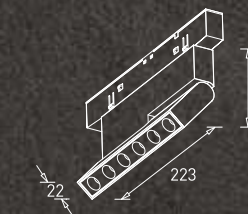

GM-TR-003-012W-A02

LED : 3535
Power : 12W
Flux : 1100 lm
Beam Angle : 20°
Material : Aluminium
MRP : ₹ 11,500/-