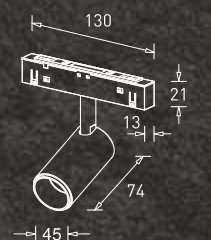

GM-TR-004-012W-A01

LED : Cree
Power : 12W
Flux : 900 lm
Beam Angle : 24°
Material : Aluminium
MRP : ₹ 4,500/-

Colour Temperature

3000K

Body Colour

Sand Black

IP	CRI
20	90

*Drivers to be procured separately