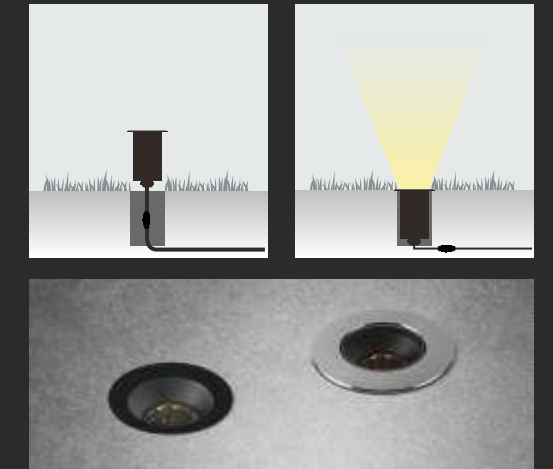

GM-UG-002-003W

LED : Osram
Power : 03W
Flux : 180 lm
Beam Angle : 24°
Material : Aluminium
MRP : ₹ 4,100/-

GM-UG-002-005W

LED : Cree
Power : 05W
Flux : 450 lm
Beam Angle : 24°
Material : Aluminium
MRP : ₹ 5,500/-

GM-UG-002-009W

LED : Cree
Power : 09W
Flux : 700 lm
Beam Angle : 24°
Material : Aluminium
MRP : ₹ 8,200/-