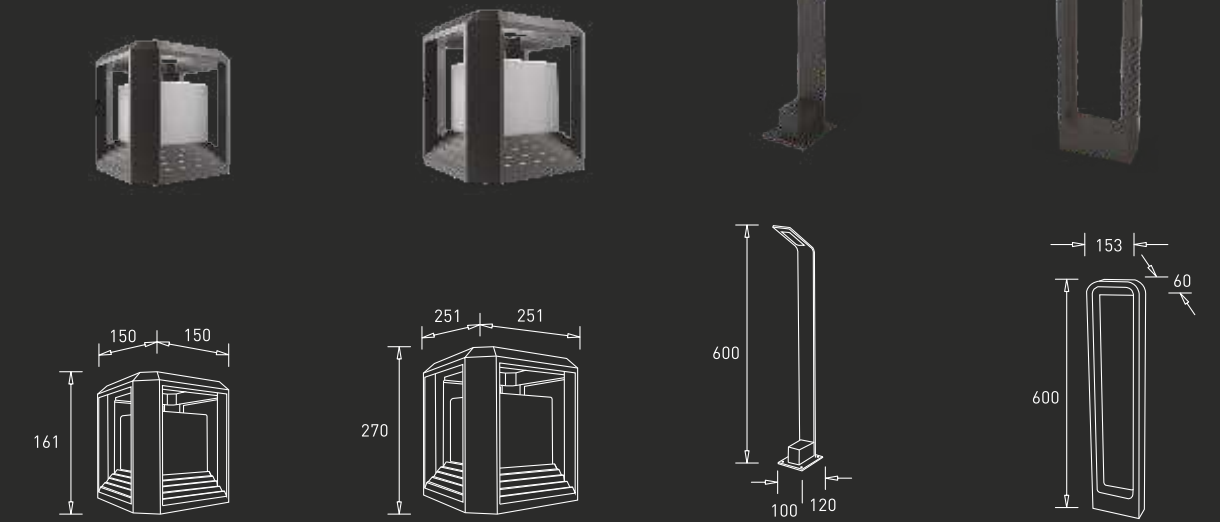

# Syncing power and beauty

GM10022

GM10023

GM10024

GM10025

The premium outdoor lighting collection of the most innovative LED lighting brand is study, durable, and elegant. The lights are a perfect choice for pathways, pillars, and outdoor accent lighting. They are available in unique shapes and designs in classic black shade.