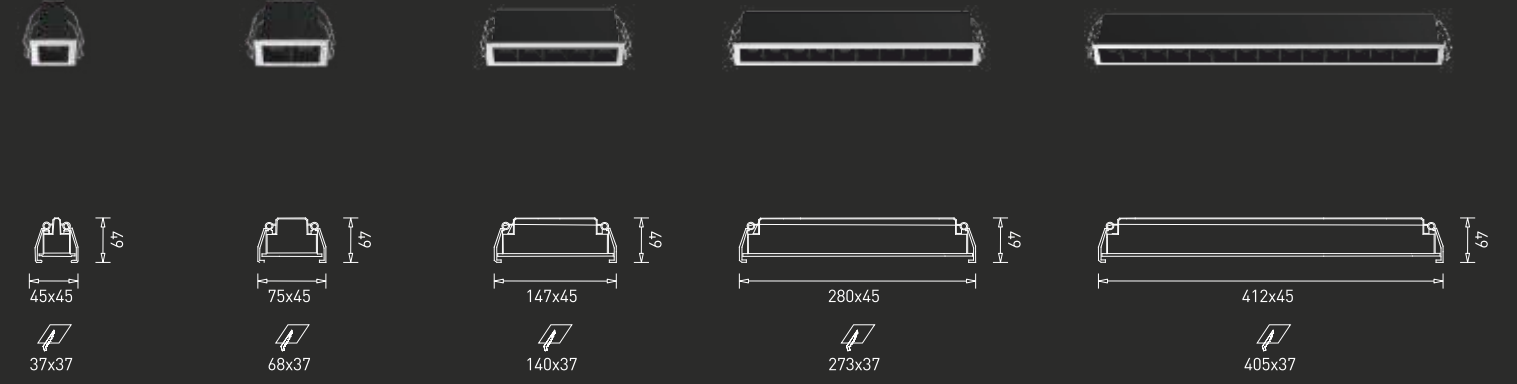

Colour Temperature

3000K

Body Colour

Black + White

IP	CRI
20	90

<b>G39-1x2W-01</b> LED : Luminus Power : 2W Flux : 150 lm Beam Angle : 30° Material : Aluminium MRP : ₹ 2,700/-	<b>G39-2x2W-01</b> LED : Luminus Power : 4W Flux : 310 lm Beam Angle : 30° Material : Aluminium MRP : ₹ 3,800/-	<b>G39-5x2W-01</b> LED : Luminus Power : 10W Flux : 800 lm Beam Angle : 30° Material : Aluminium MRP : ₹ 5,500/-	<b>G39-10x2W-01</b> LED : Luminus Power : 20W Flux : 1400 lm Beam Angle : 30° Material : Aluminium MRP : ₹ 9,700/-	<b>G39-15x2W-01</b> LED : Luminus Power : 30W Flux : 2100 lm Beam Angle : 30° Material : Aluminium MRP : ₹ 17,500/-
---	---	--	--	---