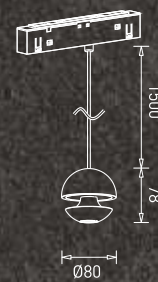

GM-TR-006-005W-A01

LED : Osram
Power : 05W
Flux : 180 lm
Beam Angle : 24°
Material : Aluminium
MRP : ₹ 8,900/-