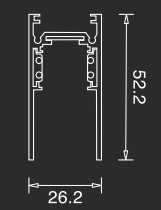

GM-TR-A02-001M-XXR

Length : 1M
Material : Aluminium
MRP : ₹ 3,600/-