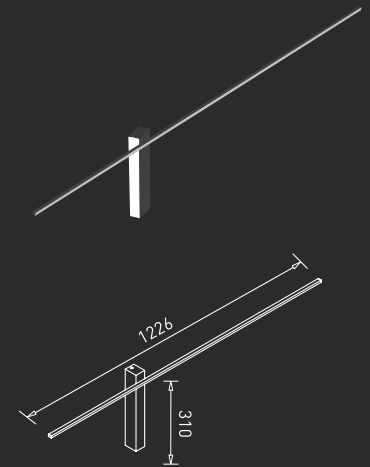

The slim and linear structure of the wall lights propels soothing dim and even lighting. They can be set to any position that suits your décor quotient and gives a new dimension to customisation. The linear slim lights are available in classic shades of black and white.