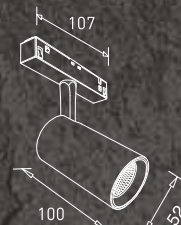

GP10075

LED : Bridgelux
Power : 10W
Flux : 800 lm
Beam Angle : 24°
Material : Aluminium
MRP : ₹ 2,700/-