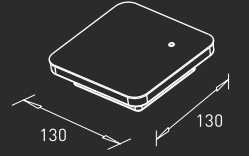

GM-TL-008-006W

LED : Edison  
 Power : 6W  
 Flux : 130 lm  
 Beam Angle : 120°  
 Material : Aluminium  
 MRP : ₹ 13,500/-

Colour Temperature

3000K

Body Colour

Sand White  
 Sand Black

IP	CRI
20	80

The new GM Table Lamp has a unique square design that resembles 'mortarboard' and adds to the aesthetics of your interiors. The subtle illumination provides impeccable functionality and makes it suitable to be used as a study lamp or simply for the purpose of relaxing. The sturdy luminaire is made from high-quality aluminium and is available in acrylic sand black and sand white shades.