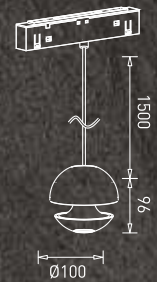

GM-TR-006-009W-A01

LED : Cree
Power : 09W
Flux : 700 lm
Beam Angle : 24°
Material : Aluminium
MRP : ₹ 12,500/-