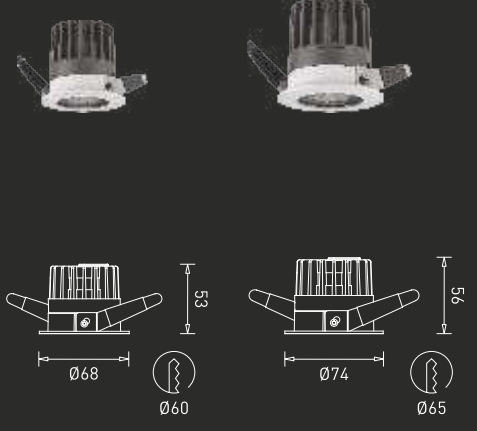

637-12W-02-RD

LED : Bridgelux  
 Power : 12W  
 Flux : 820 lm  
 Beam Angle : 24°  
 Material : Aluminium  
 MRP : ₹ 4,600/-

Colour Temperature

Body Colour

IP	CRI
54	90

The monochromatic black & white combination of the new GM downlight adds to the décor's timeless elegance. It provides the highest quality of illumination and elevates the aesthetic value of your spaces.