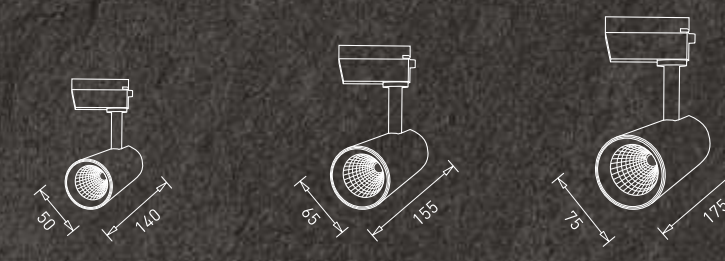

The brilliance of simplistic versatility is what sets the new GM track lights apart from its contemporaries. Along with its easy maintenance and high luminosity the lights perfectly highlight everything that they focus on. The lights are available in a variety of sizes and designs in classic black and white shades.