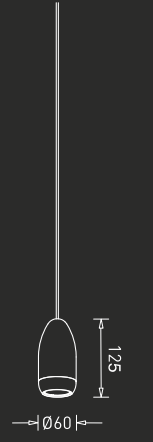

Illuminating lighting kettle