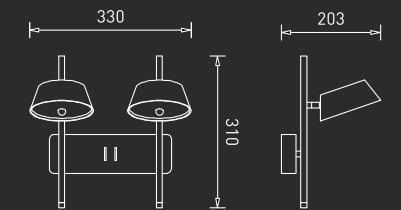

GM-PD-027-050W

LED : Epistar  
Power : 50W  
Flux : 5770 lm  
Beam Angle : 270°  
Material : Aluminium + Glass  
MRP : ₹ 91,797/-

Colour Temperature

3000K 4000K

Body Colour

Black

IP	CRI
20	90

Beauty of the hour