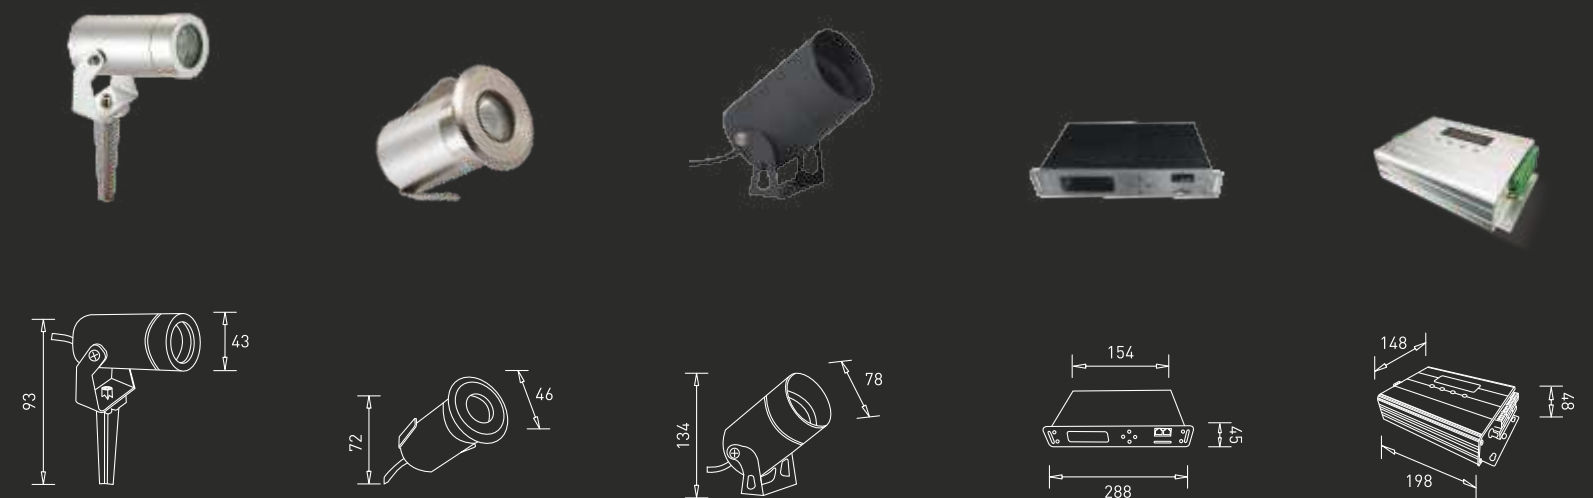

GP10005-10W LED : Epistar Power : 10W Flux : 250 lm Beam Angle : 45° Material : Aluminium MRP : ₹ 8,150/-	GP10006-6W LED : Epistar Power : 06W Flux : 180 lm Beam Angle : 30° Material : Aluminium MRP : ₹ 5,400/-	GP10007-10-6W LED : Osram Power : 06W Flux : 180 lm Beam Angle : 60° Material : Aluminium MRP : ₹ 7,350/-	GP10011-15W Master Controller Power : 15W Flux : - Beam Angle : - Material : Aluminium MRP : ₹ 1,35,000/-	GP10012-5W Slave Controller Power : 05W Flux : - Beam Angle : - Material : Aluminium MRP : ₹ 70,000/-

Colour Temperature 3000K	Body Colour Grey	IP 66	CRI 80

*Drivers to be procured separately