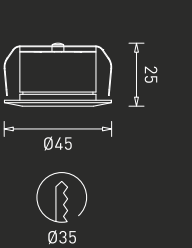

All eyes on the light

G34-3W-01

LED : Luminus
Power : 3W
Flux : 150 lm
Beam Angle : 24°
Material : Aluminium
MRP : ₹ 1,600/-

G34-7W-01

LED : Luminus
Power : 7W
Flux : 350 lm
Beam Angle : 24°/5°
Material : Aluminium
MRP : ₹ 1,850/-

G34-1W-05

LED : Luminus
Power : 1W
Flux : 65 lm
Beam Angle : 15°
Material : Aluminium
MRP : ₹ 2,400/-

Colour Temperature

Body Colour

IP	CRI
20	95