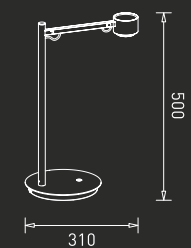

GM-FR-006-025W

LED : Epistar  
Power : 25W  
Flux : 1680 lm  
Beam Angle : 130°  
Material : Aluminium  
MRP : ₹ 17,400/-

Colour Temperature

3000K

Body Colour

Nickel

IP	CRI
20	80

The table lamp with rotating lamp holder and twisting joint structure provides exceptional convenience. It provides a variety of lighting angles to beautifully accentuate things and blend in with the interiors.