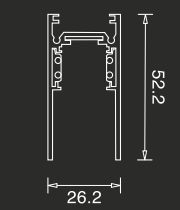

GM-TR-A02-001M-XXR

Length : 2M
Material : Aluminium
MRP : ₹ 7,500/-