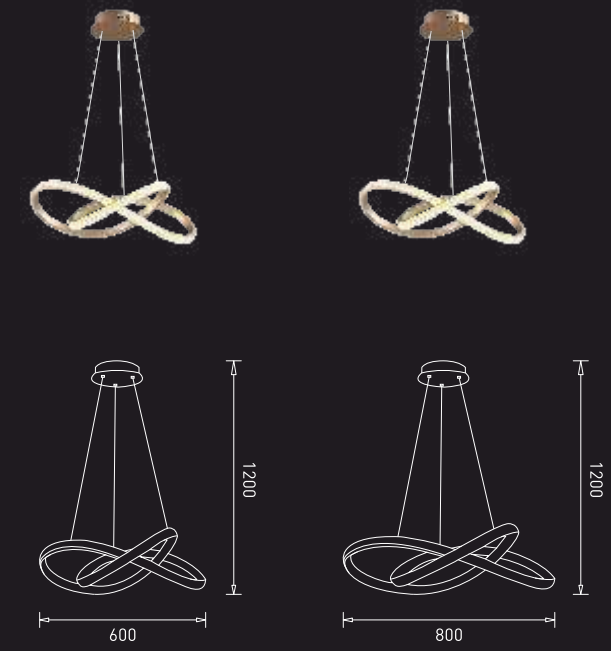

Colour Temperature

3000K

Body Colour

Black

Gold

IP	CRI
20	80

The massive black and gold lighting ring with equally distant standing lights serves multiple purposes and consequently becomes the object of discussion. The aluminum body ensures strength and longevity, while the stunning design appeals to the eye.

The gold pendant lamp with its unique pattern is fascinating. It hangs gracefully from the ceiling with dainty looking strings and adds a touch of luxury to your décor.

<p><b>GM-PD-004-056W</b></p> <p>LED : Epistar          Power : 56W          Flux : 4400 lm          Beam Angle : 130°          Material : Aluminium          MRP : ₹ 27,600/-</p>	<p><b>GM-PD-004-084W</b></p> <p>LED : Epistar          Power : 84W          Flux : 6700 lm          Beam Angle : 130°          Material : Aluminium          MRP : ₹ 38,100/-</p>
---	---