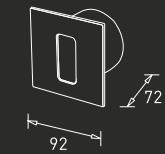

LED : Osram
Power : 05W
Flux : 437 lm
Beam Angle : 30°
Material : Aluminium
MRP : ₹ 3,600/-