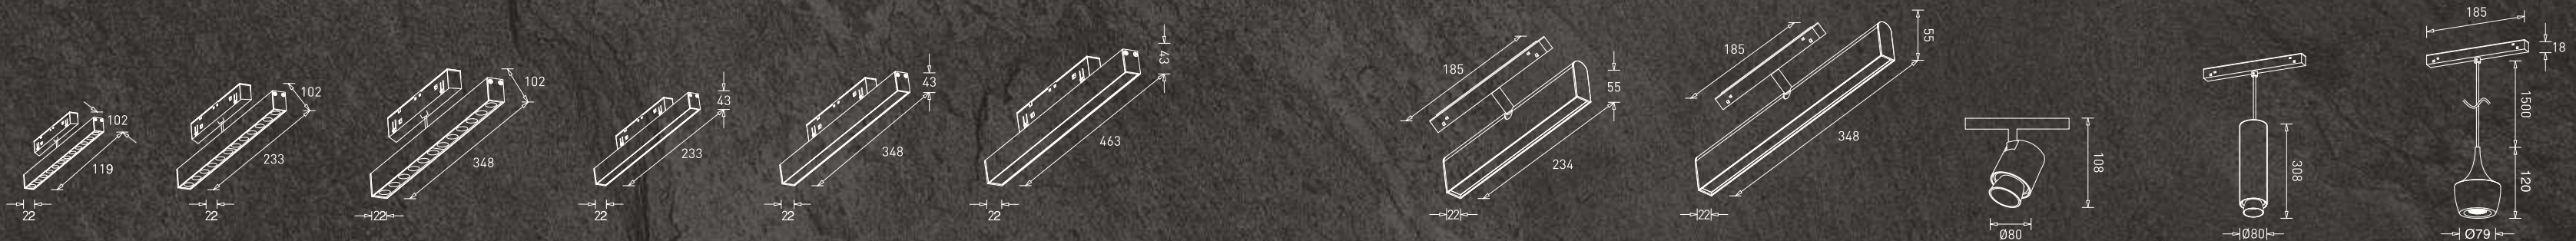

The new GM pendant lights beautify the spaces with their appealing design and flexibility. The lights can be set in different positions and provide holistic illumination for homes and offices. The visually comforting and clear lights give a new dimension to interior design.