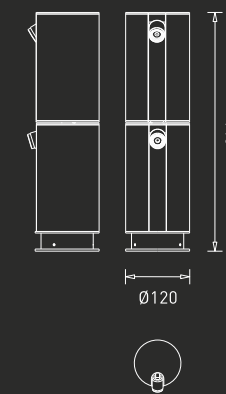

GM-BO-001-006W

LED : Osram
Power : 06W
Flux : 525 lm
Beam Angle : 30°
Material : Aluminium
MRP : ₹ 21,000/-