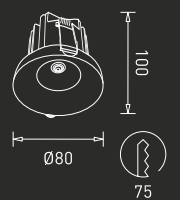

G32-10W-AIR

LED : Bridgelux
Power : 10W
Flux : 800 lm
Beam Angle : 24°
Material : Aluminium
MRP : ₹ 2,700/-