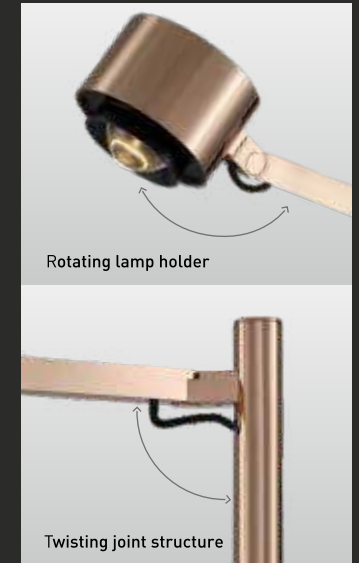

GM-FR-006-025W

LED : Epistar  
Power : 25W  
Flux : 1680 lm  
Beam Angle : 130°  
Material : Aluminium  
MRP : ₹ 17,400/-

Colour Temperature

3000K

Body Colour

Nickel

IP	CRI
20	80

The table lamp with rotating lamp holder and twisting joint structure provides exceptional convenience. It provides a variety of lighting angles to beautifully accentuate things and blend in with the interiors.