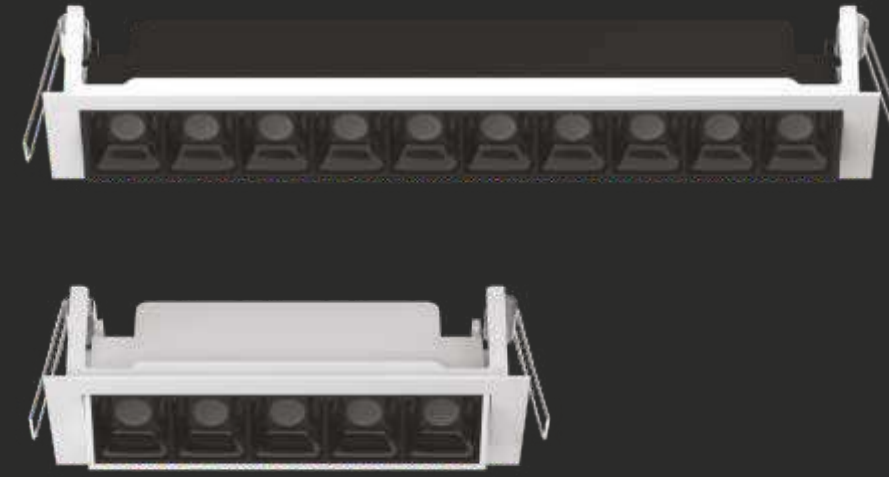

Model	LED : Luminus	Power	Flux	Beam Angle	Material	MRP
G39-1x2W-02-A	Luminus	1x2W	150 lm	30°	Aluminium	₹ 5,800/-
G39-2x2W-02-A	Luminus	2x2W	310 lm	30°	Aluminium	₹ 7,400/-
G39-5x2W-02-A	Luminus	5x2W	800 lm	30°	Aluminium	₹ 10,600/-
G39-10x2W-02-A	Luminus	10x2W	1400 lm	30°	Aluminium	₹ 17,700/-
G39-15x2W-02-A	Luminus	15x2W	2100 lm	30°	Aluminium	₹ 23,800/-

Colour Temperature	Body Colour	IP	CRI
3000K	White Trim + Black Inner Ring	20	95
4000K	Black Trim + White Inner Ring		

The new GM spot light comes in different lengths (single or multiple box options) and seamlessly blends with the ceiling. The lights provide outstanding illumination and convenience of covering different space sizes.