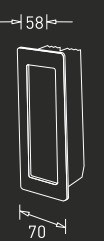

LED : Osram
Power : 05W
Flux : 437 lm
Beam Angle : 30°
Material : Aluminium
MRP : ₹ 4,900/-

Colour Temperature

3000K

Body Colour

Silver

IP
65

CRI
80