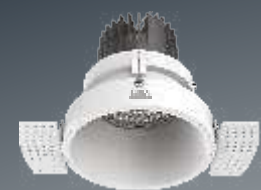

G21-7W-02-RD
G21-12W-02-RD
G21-18W-02-RD