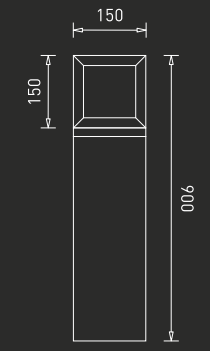

The charm of a good evening