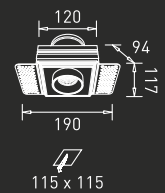

G24-1x12W-02

LED : Bridgelux
Power : 1x12W
Flux : 800 lm
Beam Angle : 24°
Material : Aluminium
MRP : ₹ 4,800/-