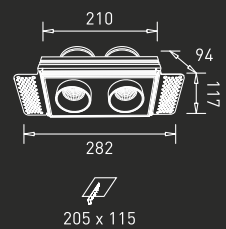

G24-2x12W-02

LED : Bridgelux
Power : 2x12W
Flux : 1544 lm
Beam Angle : 24°
Material : Aluminium
MRP : ₹ 9,700/-