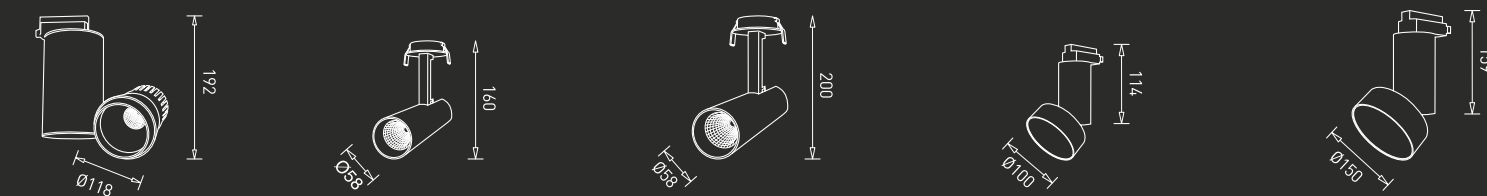

G28-28W-03 LED : Cree Power : 28W Flux : 2079 lm Beam Angle : 24° Material : Aluminium MRP : ₹ 8,700/-	G28-12W-04 LED : Cree Power : 12W Flux : 890 lm Beam Angle : 24° Material : Aluminium MRP : ₹ 5,100/-	G28-18W-04 LED : Cree Power : 18W Flux : 1335 lm Beam Angle : 24° Material : Aluminium MRP : ₹ 6,400/-	G28-12W-05 LED : Osram Power : 12W Flux : 887 lm Beam Angle : 105° Material : Aluminium MRP : ₹ 6,700/-	G28-18W-05 LED : Osram Power : 18W Flux : 1515 lm Beam Angle : 105° Material : Aluminium MRP : ₹ 8,200/-

Colour Temperature

Body Colour

IP	CRI
20	90