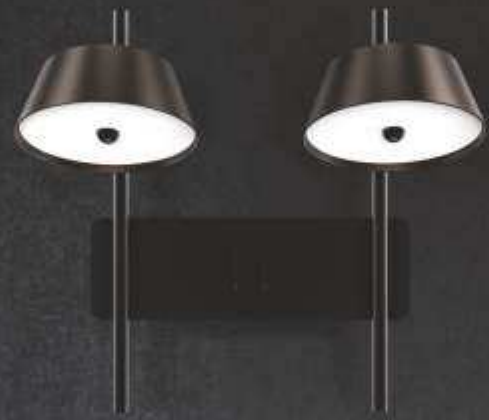

GM-PD-027-050W

LED : Epistar  
Power : 50W  
Flux : 5770 lm  
Beam Angle : 270°  
Material : Aluminium + Glass  
MRP : ₹ 91,797/-

Colour Temperature

3000K 4000K

Body Colour

Black

IP	CRI
20	90

Beauty of the hour