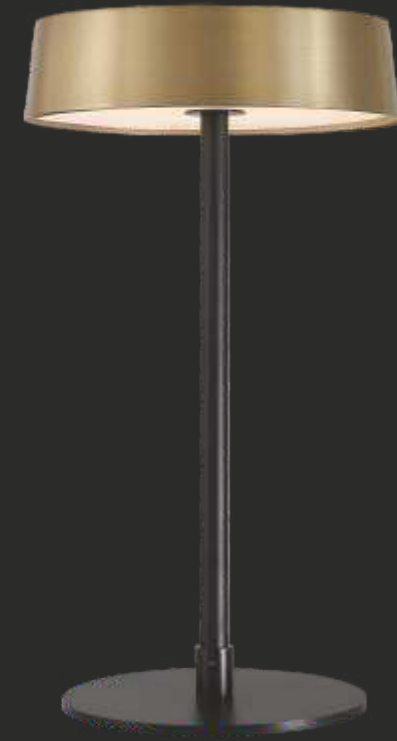

GM-TL-005-015W

LED : Edison
Power : 15W
Flux : 1312 lm
Beam Angle : 130°
Material : Aluminium
MRP : ₹ 21,000/-

Colour Temperature

3000K

Body Colour

Brass

Coffee

IP	CRI
20	80