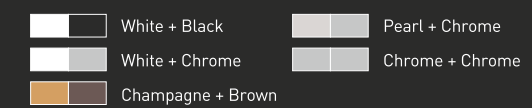

Body Colour