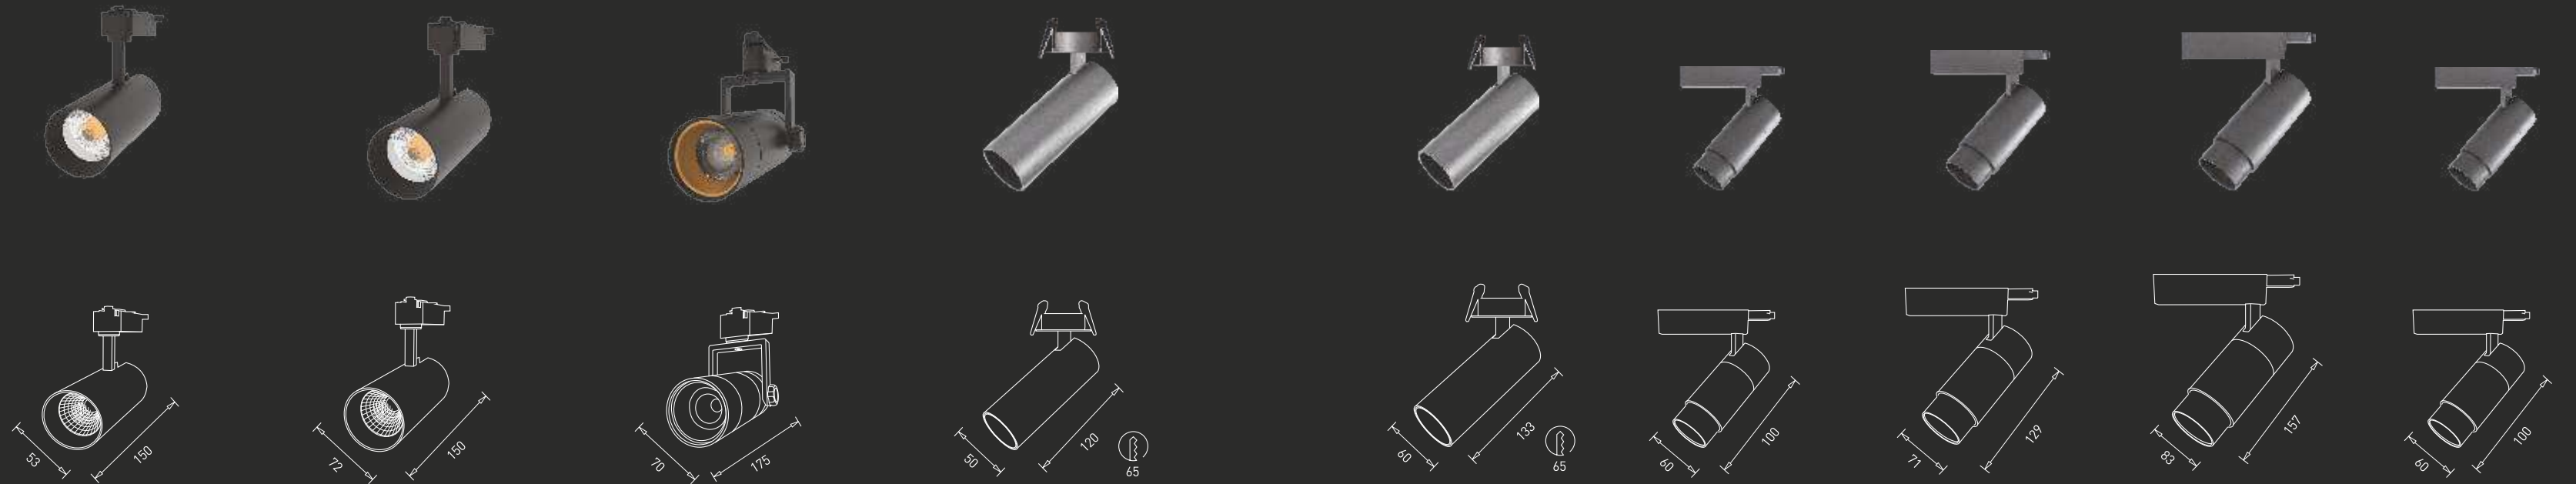

# Options that are bright & bold

The primary agenda of any space is to make a person comfortable in its ambience and when you have proper lights it becomes easy. GM brings you a wide variety of track lights that are brilliant in functionality and are efficient. The lights are impeccably designed with their unique zoom-in and zoom-out feature that helps you focus on the beauty of your space.