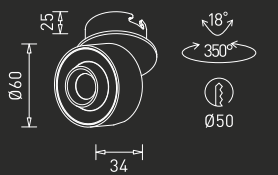

GM-DL-011-007W

LED : Bridgelux
Power : 7W
Flux : 538 lm
Beam Angle : 30°
Material : Aluminium
MRP : ₹ 3,800/-

Colour Temperature

3000K

Body Colour

Sand White + Black

IP	CRI
20	90

An urbane look

The new downlight available in sand white + black has a tiltable head that can be moved effortlessly to the desired position. It is rotatable up to 350° and the compact body of the downlight perfectly blends with the ceiling, giving the space an urbane look.