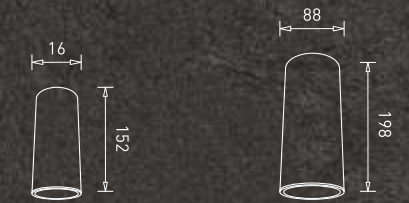

Elegance through illumination

The new GM surface-mounted COB light is elegantly designed and integrates flawlessly with the ceiling while giving your space an appealing transformation. Made with high-grade material the light promises durability and excellent performance.

G29-07W-01

LED : Bridgelux
Power : 07W
Flux : 412 lm
Beam Angle : 24°
Material : Aluminium
MRP : ₹ 2,300/-

G29-12W-01

LED : Bridgelux
Power : 12W
Flux : 720 lm
Beam Angle : 24°
Material : Aluminium
MRP : ₹ 4,100/-

IP	CRI
20	80

LED : Bridgelux
Power : 12W
Flux : 860 lm
Beam Angle : 24°
Material : Aluminium
MRP : ₹ 4,700/-

LED : Bridgelux
Power : 07W
Flux : 370 lm
Beam Angle : 24°
Material : Aluminium
MRP : ₹ 4,100/-

LED : Bridgelux
Power : 7W
Flux : 634 lm
Beam Angle : 24°
Material : Aluminium
MRP : ₹ 5,300/-

LED : Bridgelux
Power : 7W
Flux : 951 lm
Beam Angle : 24°
Material : Aluminium
MRP : ₹ 6,500/-