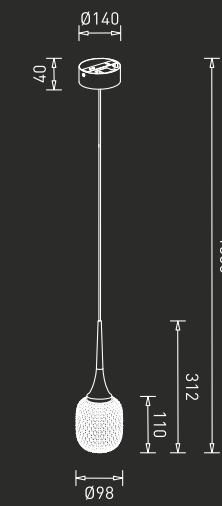

GM-PD-014-007W

LED : Epistar
Power : 7W
Flux : 612 lm
Beam Angle : 130°
Material : Aluminium
MRP : ₹ 9,700/-