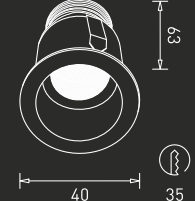

G22-3W-06

LED : Bridgelux
Power : 03W
Flux : 240 lm
Beam Angle : 8°
Material : Aluminium
MRP : ₹ 1,700/-