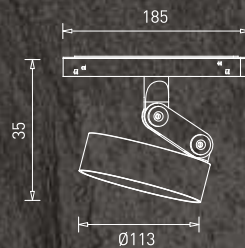

GM-TR-002-012W-A02

LED : Cree
Power : 12W
Flux : 1100 lm
Beam Angle : 100°
Material : Aluminium
MRP : ₹ 13,000/-