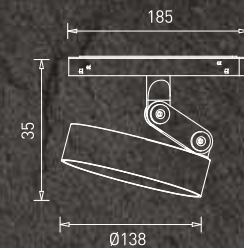

GM-TR-002-022W-A02

LED : Cree
Power : 22W
Flux : 1800 lm
Beam Angle : 100°
Material : Aluminium
MRP : ₹ 14,000/-