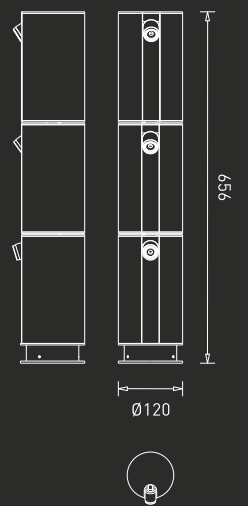

GM-BO-001-009W

LED : Osram
Power : 09W
Flux : 787 lm
Beam Angle : 30°
Material : Aluminium
MRP : ₹ 28,400/-

Colour Temperature

Body Colour

IP	CRI
65	80