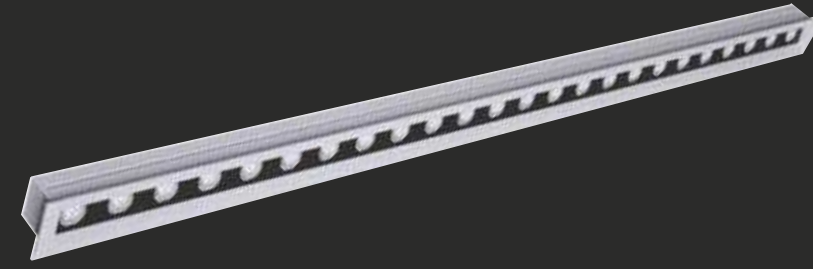

610x40

GM-WW-001-016W

LED : Bridgelux
Power : 16W
Flux : 1519 lm
Beam Angle : 15°+∠10°
Material : Aluminium
MRP : ₹ 8,000/-

910x40

GM-WW-001-024W

LED : Bridgelux
Power : 24W
Flux : 2630 lm
Beam Angle : 15°+∠10°
Material : Aluminium
MRP : ₹ 11,000/-

1210x40

GM-WW-001-032W

LED : Bridgelux
Power : 32W
Flux : 2945 lm
Beam Angle : 15°+∠10°
Material : Aluminium
MRP : ₹ 13,600/-

Colour Temperature

3000K

Body Colour

Sand White + Black

IP	CRI
20	90

Enhancing the beauty

Add shining gems to your ceilings with the new GM lights. The linear form of lights is enclosed in a rectangular aluminium frame promising longevity. The sleek sand white + black body goes with every interior while brilliantly illuminating your spaces.