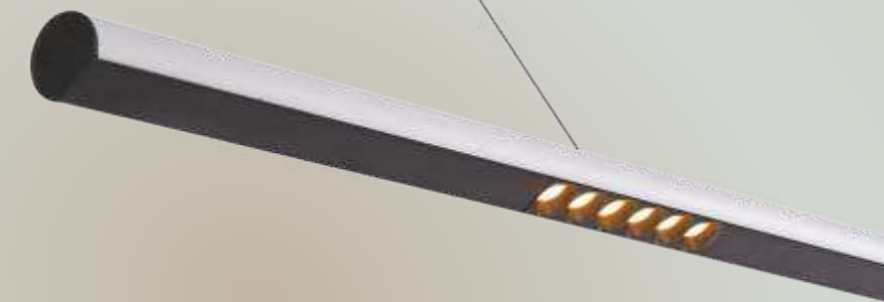

GM-PD-018-012W