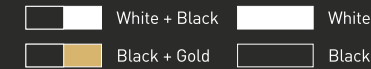

Body Colour

G28-06