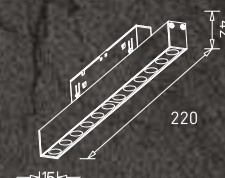

GM-TR-002-012W-A01

LED : Osram
Power : 12W
Flux : 1100 lm
Beam Angle : 30°
Material : Aluminium
MRP : ₹ 4,600/-