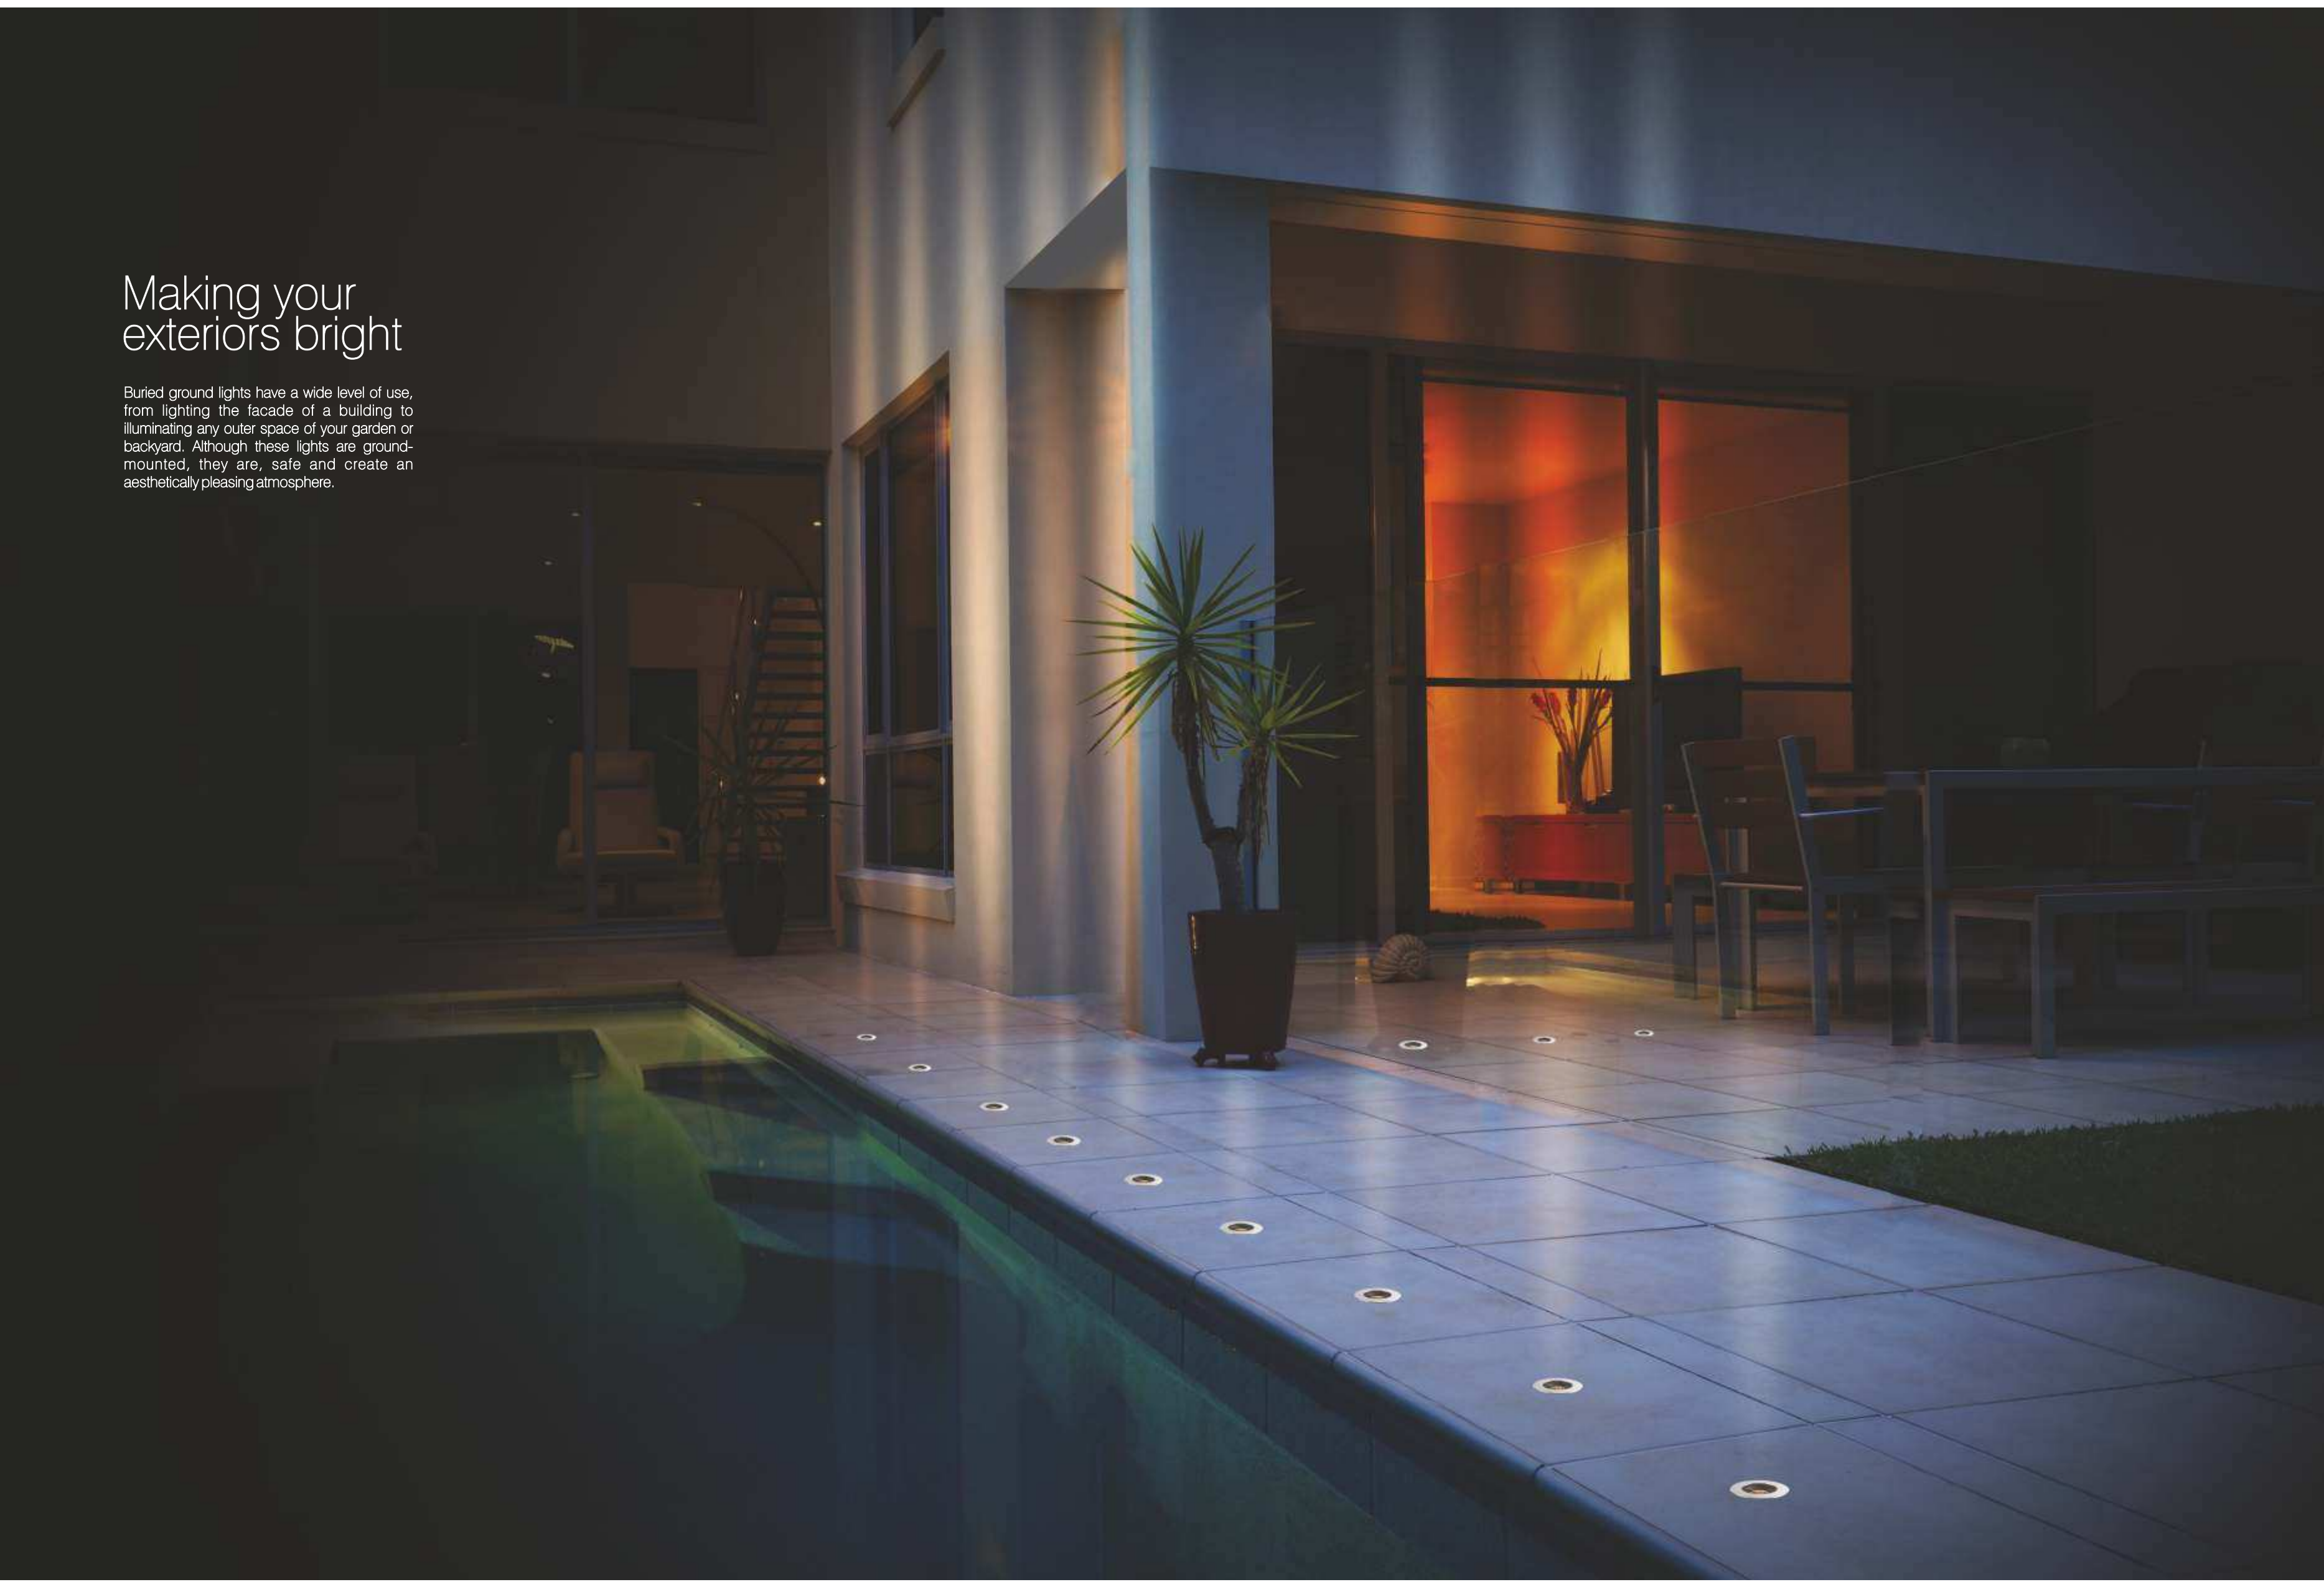

Making your exteriors bright

Buried ground lights have a wide level of use, from lighting the facade of a building to illuminating any outer space of your garden or backyard. Although these lights are ground-mounted, they are safe and create an aesthetically pleasing atmosphere.