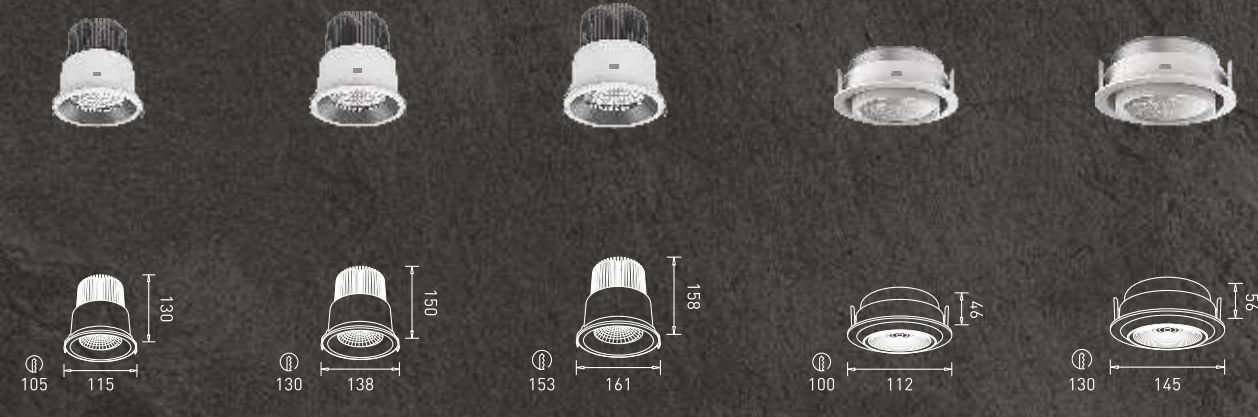

Colour Temperature

Body Colour

IP	CRI
20	90

Colour Temperature

Body Colour

IP	CRI
20	90

The new GM COB spot light in a vast variety of designs exhibit grace and charm. Available in white, black, and white + black, the lights work well with a host of interior types and styles. Made of high-quality aluminium, the lights are durable and easy to install.