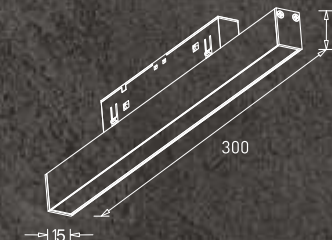

GM-TR-003-012W-A01

LED : Everlight
Power : 12W
Flux : 1100 lm
Beam Angle : 120°
Material : Aluminium
MRP : ₹ 3,600/-