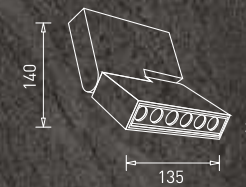

GP10068

LED : Osram
Power : 10W
Flux : 800 lm
Beam Angle : 24°
Material : Aluminium
MRP : ₹ 5,850/-