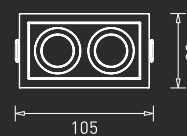

GM-DL-019-010W

LED : Cree & Luminus
Power : 10W
Flux : 900 lm
Beam Angle : 24°
Material : Aluminium
MRP : ₹ 6,000/-