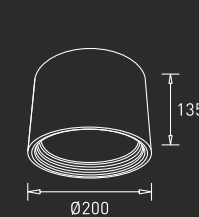

G25-28W-01

LED : Osram
Power : 28W
Flux : 2325 lm
Beam Angle : Diffused
Material : Aluminium
MRP : ₹ 6,800/-