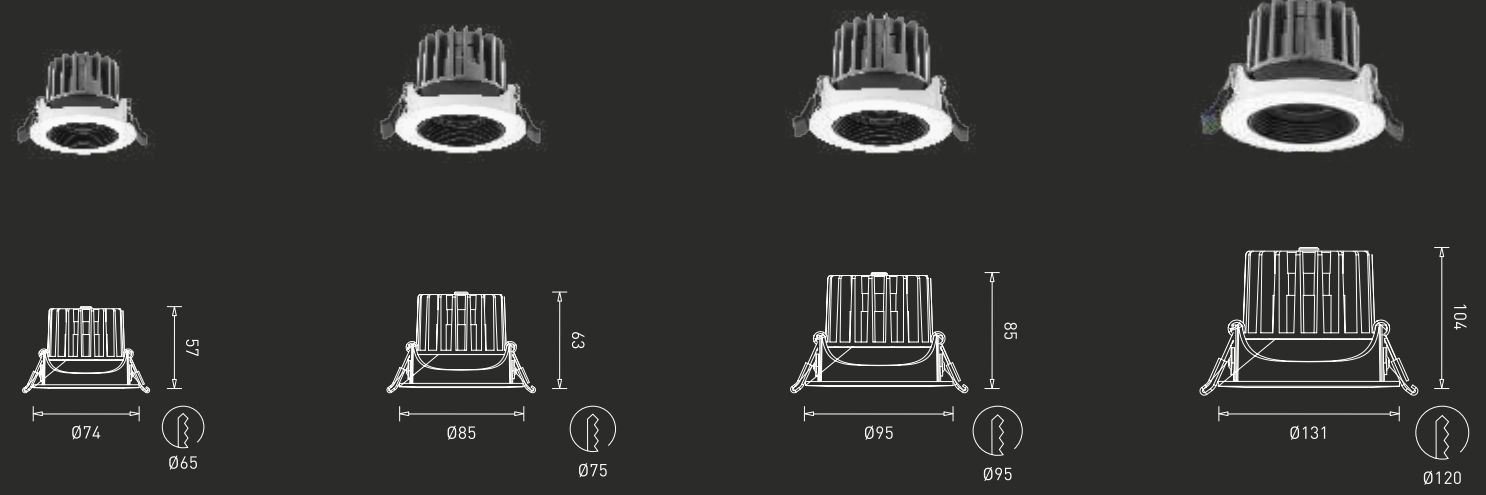

638-7W-01-RD	638-9W-01-RD	638-16W-01-RD	638-30W-01-RD
LED : Bridgelux Power : 07W Flux : 345 lm Beam Angle : 24° Material : Aluminium MRP : ₹ 3,600/-	LED : Bridgelux Power : 09W Flux : 525 lm Beam Angle : 24° Material : Aluminium MRP : ₹ 4,100/-	LED : Bridgelux Power : 16W Flux : 1200 lm Beam Angle : 40° Material : Aluminium MRP : ₹ 5,500/-	LED : Bridgelux Power : 30W Flux : 2400 lm Beam Angle : 40° Material : Aluminium MRP : ₹ 8,300/-

Colour Temperature	Body Colour	IP	CRI
3000K 4000K	White+Black Black	20	90