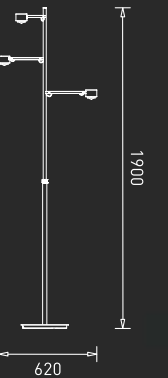

Light that's
a multitasker

GM-FR-001-015W

LED : Cree
Power : 15W
Flux : 1321 lm
Beam Angle : 60°
Material : Aluminium
MRP : ₹ 47,000/-

Colour Temperature

3000K

Body Colour

French Gold

Nickel

IP	CRI
20	80