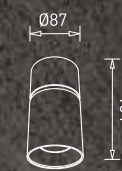

G29-12W-02

LED : Bridgelux
Power : 12W
Flux : 860 lm
Beam Angle : 24°
Material : Aluminium
MRP : ₹ 4,700/-