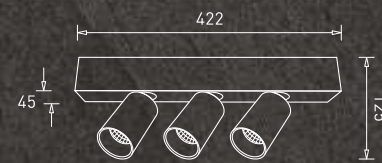

G33-3x7W-01

LED : Bridgelux
Power : 3x7W
Flux : 1122 lm
Beam Angle : 24°
Material : Aluminium
MRP : ₹ 10,700/-