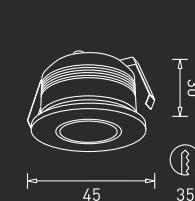

G22-1W-04

LED : Edison
Power : 01W
Flux : 80 lm
Beam Angle : -
Material : Aluminium
MRP : ₹ 1,100/-