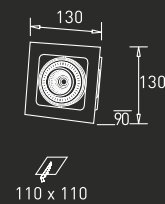

G24-1x12W-03

LED : Bridgelux
Power : 1x12W
Flux : 1147 lm
Beam Angle : 24°
Material : Aluminium
MRP : ₹ 4,000/-