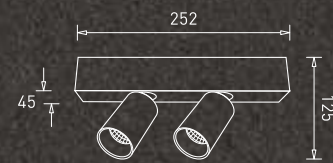

G33-2x7W-01

LED : Bridgelux
Power : 2x7W
Flux : 742 lm
Beam Angle : 24°
Material : Aluminium
MRP : ₹ 7,200/-