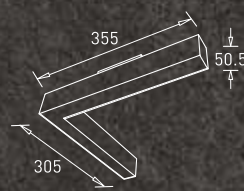

Body Colour

Sand Black

IP	CRI
20	90

\*Drivers to be procured separately

The GM pendant and track lights expand your illumination horizon and enhance your spaces with elegant designs. The lights provide exceptional luminosity while seamlessly hanging from the ceiling. The high CRI with maximum visual comfort makes them an ideal choice for homes and offices.