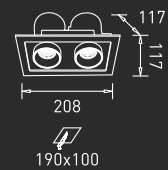

G24-2x12W-01

LED : Bridgelux
Power : 2x12W
Flux : 1544 lm
Beam Angle : 24°
Material : Aluminium
MRP : ₹ 10,900/-