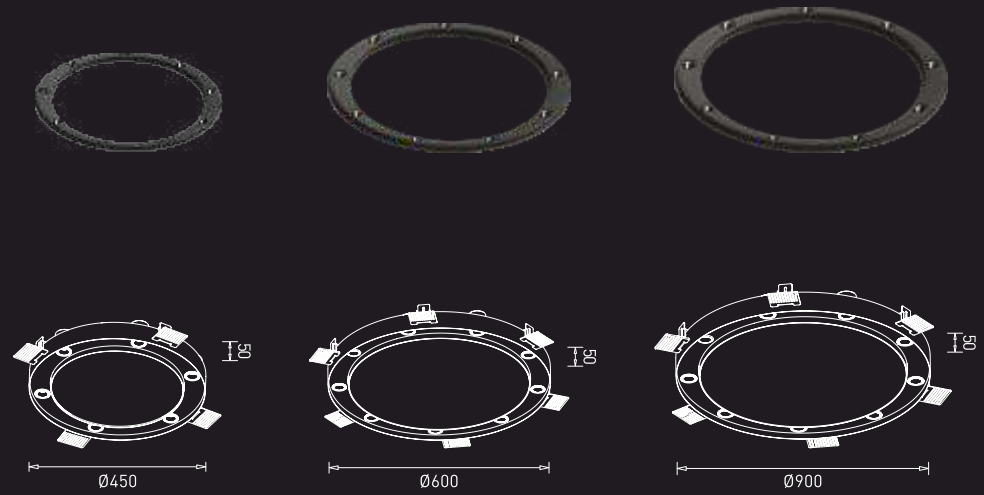

Adjustability. Embedded installation (the lamp body can be pulled out)

GM-CL-003-030W

LED : Cree  
Power : 5x6W  
Flux : 2700 lm  
Beam Angle : 36°  
Material : Steel  
MRP : ₹ 41,100/-

GM-CL-003-045W

LED : Cree  
Power : 5x9W  
Flux : 4050 lm  
Beam Angle : 36°  
Material : Steel  
MRP : ₹ 51,600/-