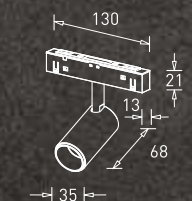

GM-TR-004-006W-A01

LED : Cree
Power : 06W
Flux : 500 lm
Beam Angle : 24°
Material : Aluminium
MRP : ₹ 4,200/-