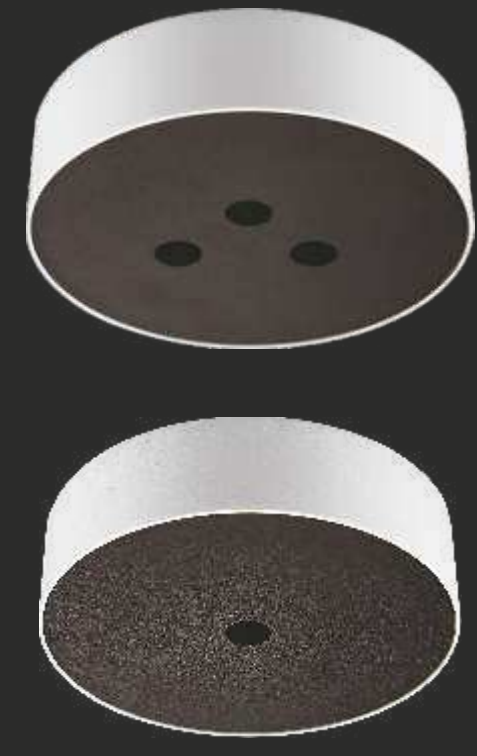

## Granting a pristine look

The circular downlight is made with utmost precision and advanced clustered LEDs. The frame has a cubic arrangement inside that gives an immaculate look to the ceiling. The surface has a sleek glass and the downlights are available in black + white colour.