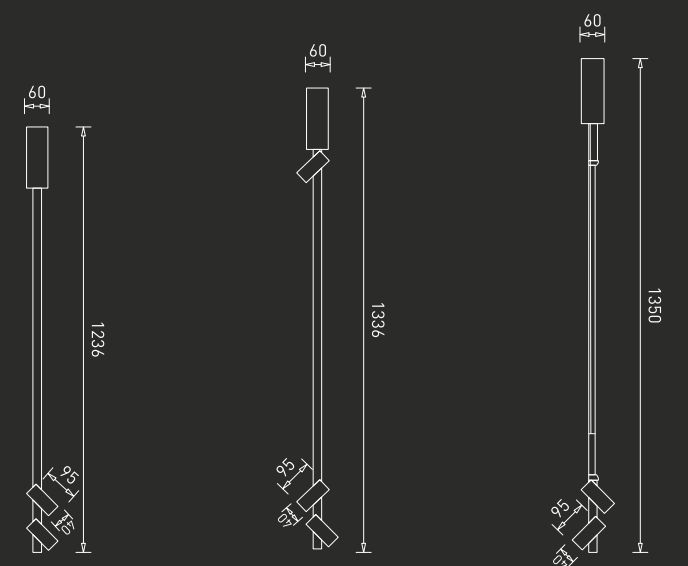

GM-PD-010-010W

LED : Cree
Power : 2x5W
Flux : 760 lm
Beam Angle : 24°
Material : Aluminium
MRP : ₹ 21,800/-

GM-PD-010-015W

LED : Cree
Power : 3x5W
Flux : 1140 lm
Beam Angle : 24°
Material : Aluminium
MRP : ₹ 25,300/-

GM-PD-010-022W

LED : Cree + Epistar
Power : 2x5W+1x12W
Flux : 1660 lm
Beam Angle : 24°
Material : Aluminium
MRP : ₹ 25,300/-

Colour Temperature

3000K

Body Colour

Black + Gold

IP	CRI
20	80