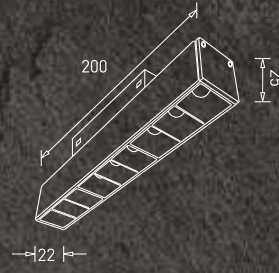

GP10067

LED : Osram
Power : 12x1W
Flux : 960 lm
Beam Angle : 30°
Material : Aluminium
MRP : ₹ 4,600/-