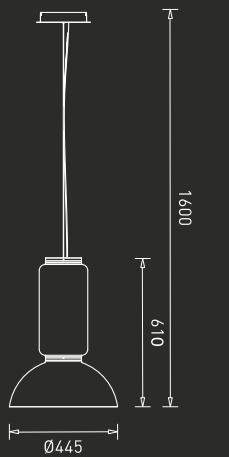

# The upside down lighting bowl

GM-PD-021-025W

LED : Epistar  
Power : 25W  
Flux : 2187 lm  
Beam Angle : 130°  
Material : Aluminium + Glass  
MRP : ₹ 56,700/-

Colour Temperature

3000K

Body Colour

Grey

IP	CRI
20	80