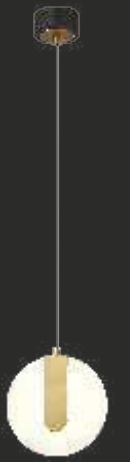

GM-PD-012-005W

LED : Epistar
Power : 05W
Flux : 375 lm
Beam Angle : 130°
Material : Aluminium
MRP : ₹ 10,500/-

Colour Temperature

3000K

Body Colour

Black + Gold Bronze

IP	CRI
20	80