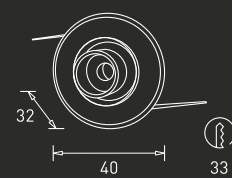

# Highlight the beauty

The GM deep spot light elegantly puts light on the muse in focus to highlight their beauty. Moreover, the luminaire in circular or square shape carefully attends to the needs of various interior styles.