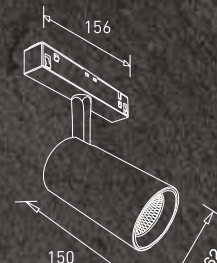

GP10076

LED : Bridgelux
Power : 20W
Flux : 1600 lm
Beam Angle : 24°
Material : Aluminium
MRP : ₹ 3,250/-