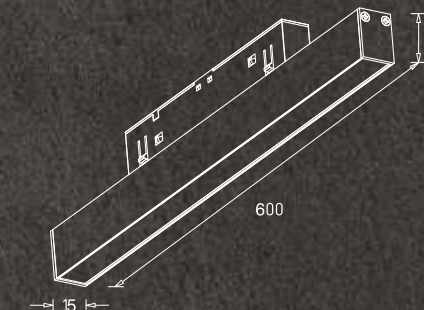

GM-TR-003-020W-A01

LED : Everlight
Power : 020W
Flux : 1800 lm
Beam Angle : 120°
Material : Aluminium
MRP : ₹ 4,500/-

LED : Cree
Power : 06W
Flux : 500 lm
Beam Angle : 24°
Material : Aluminium
MRP : ₹ 4,200/-

LED : Cree
Power : 12W
Flux : 900 lm
Beam Angle : 24°
Material : Aluminium
MRP : ₹ 4,500/-

Colour Temperature

3000K

Body Colour

Sand Black

IP	CRI
20	90

*Drivers to be procured separately

Colour Temperature

3000K

Body Colour

Sand Black

IP	CRI
20	90

*Drivers to be procured separately