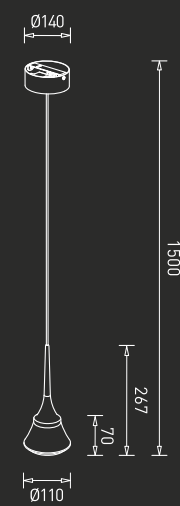

GM-PD-013-010W

LED : Osram
Power : 10W
Flux : 875 lm
Beam Angle : 130°
Material : Aluminium
MRP : ₹ 9,700/-