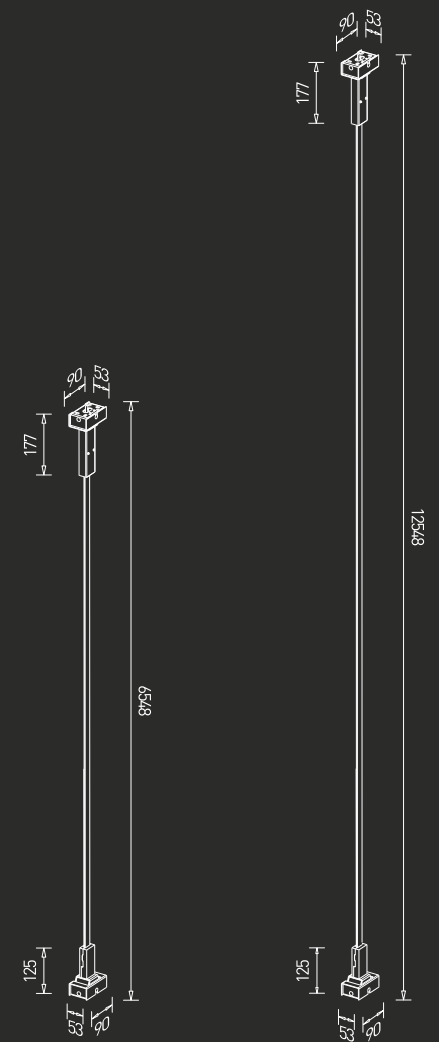

GM-LL-001-066W

LED : Strip
Power : 66W
Flux : 770 lm/M
Beam Angle : Diffused Light
Material : Steel
MRP : ₹ 32,000/-

GM-LL-001-0132W

LED : Strip
Power : 132W
Flux : 770 lm/M
Beam Angle : Diffused Light
Material : Steel
MRP : ₹ 47,500/-

Colour Temperature

3000K

BodyColour

Sand Black

IP	CRI
20	90

*Drivers to be procured separately