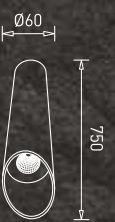

G29-7W-03-75

LED : Bridgelux
Power : 7W
Flux : 951 lm
Beam Angle : 24°
Material : Aluminium
MRP : ₹ 6,500/-