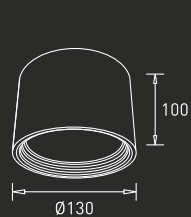

## Synonymous with versatility

The GM downlights come in a variety of designs in square and round to provide spectacular interior illumination options. The white and black colour options add to the versatility of the space, making it more appealing.