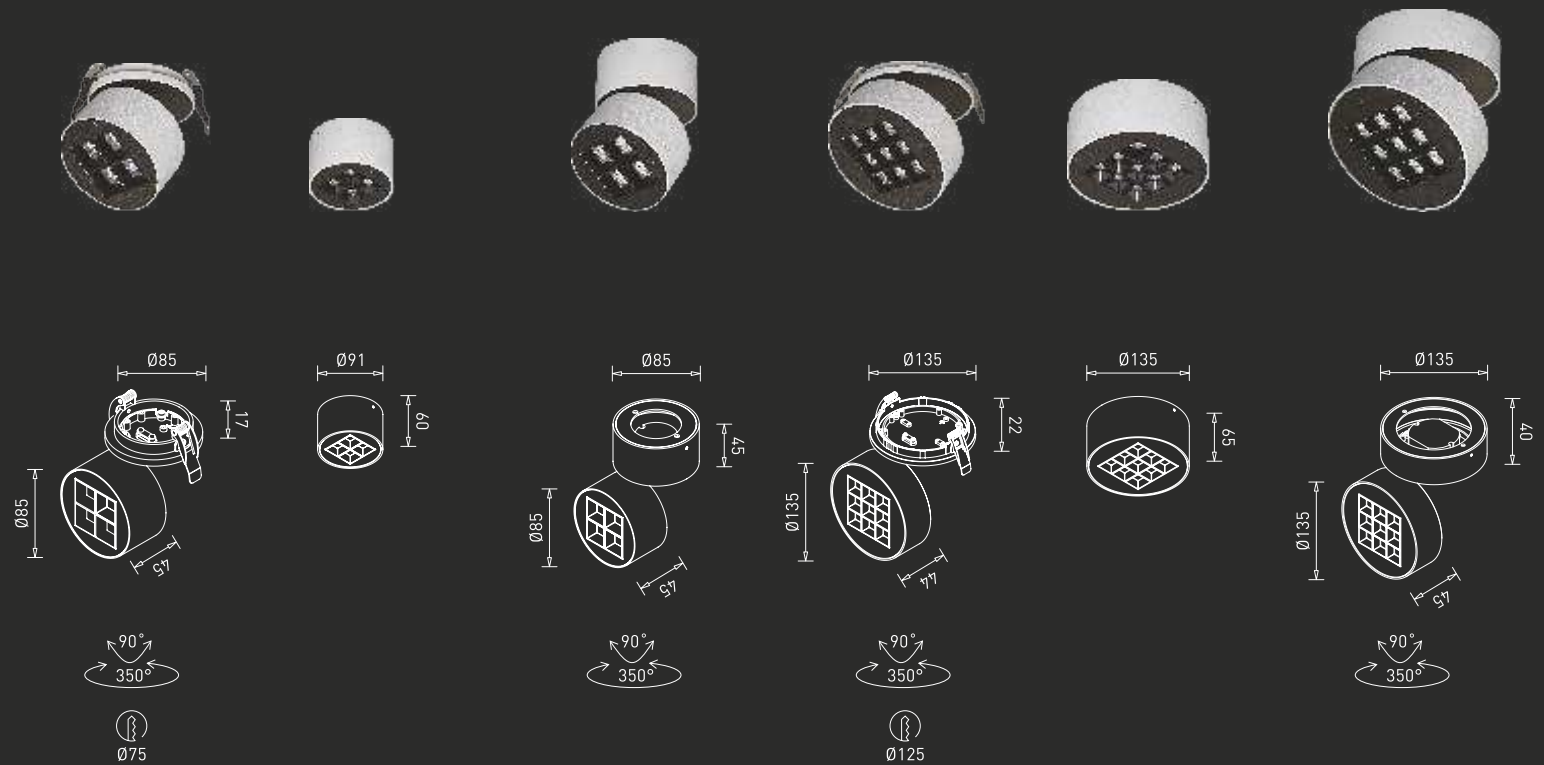

GM-DL-012-010W-RDR	GM-DL-012-010W-RDS	GM-DL-012-010W-RDT	GM-DL-012-022W-RDR	GM-DL-012-022W-RDS	GM-DL-012-022W-RDT
LED : Osram Power : 10W Flux : 616 lm Beam Angle : 24° Material : Aluminium MRP : ₹ 6,700/-	LED : Osram Power : 10W Flux : 616 lm Beam Angle : 24° Material : Aluminium MRP : ₹ 6,700/-	LED : Osram Power : 10W Flux : 616 lm Beam Angle : 24° Material : Aluminium MRP : ₹ 9,000/-	LED : Osram Power : 22W Flux : 1316 lm Beam Angle : 24° Material : Aluminium MRP : ₹ 11,100/-	LED : Osram Power : 22W Flux : 1316 lm Beam Angle : 24° Material : Aluminium MRP : ₹ 11,000/-	LED : Osram Power : 22W Flux : 1316 lm Beam Angle : 24° Material : Aluminium MRP : ₹ 13,200/-

Colour Temperature

Body Colour

IP	CRI
20	90

Granting a pristine look

The circular downlight is made with utmost precision and advanced clustered LEDs. The frame has a cubic arrangement inside that gives an immaculate look to the ceiling. The surface has a sleek glass and the downlights are available in black + white colour.