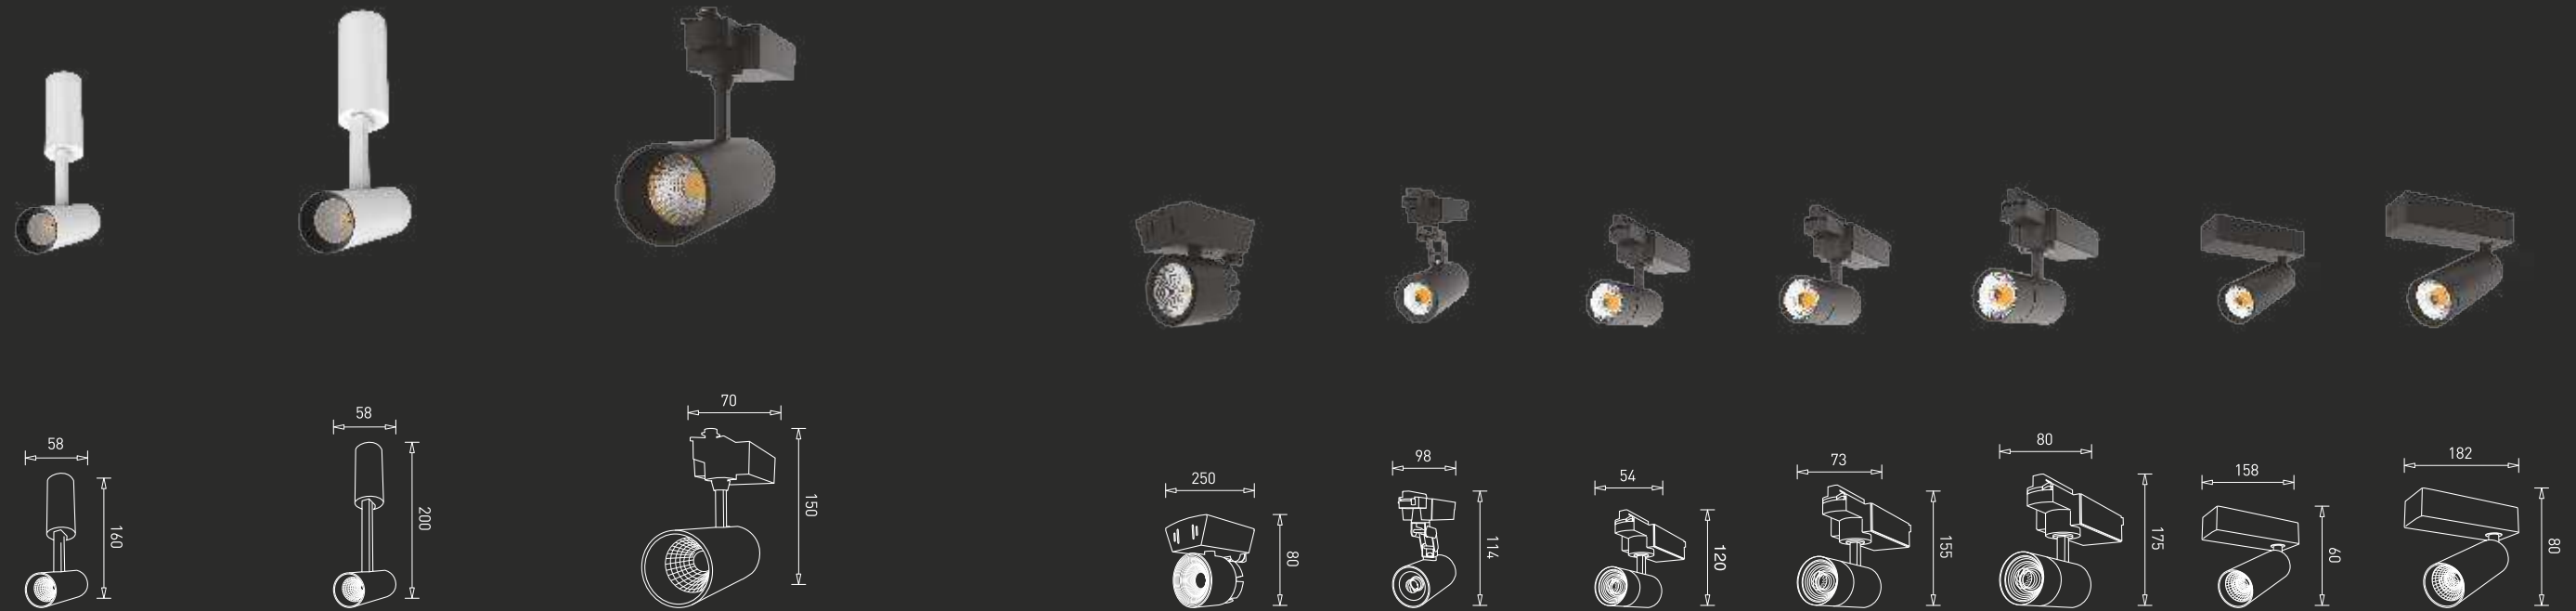

# The light of balance

Every space needs a transition, be it in terms of decor or lighting with great lighting comes great transformation. With the GM track lights give your space the perfect modification you need. The lights perfectly balance the ambience and add an aesthetic charm to your favourite corners.