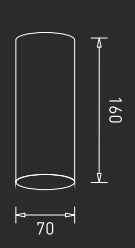

The vertical wall lights are an excellent addition to the outdoor lighting system with their effective and perfectly scattered illumination. The lights that are a symbol of quality illumination are made of premium material for durability and look exceptionally beautiful in a classic black body.

GM-WL-005-010W
LED : Cree
Power : 10W
Flux : 875 lm
Beam Angle : 30°
Material : Aluminium
MRP : ₹ 8,200/-