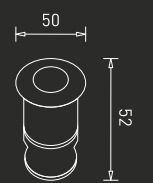

The underground lights seamlessly blend in with the ground and pacify the evening atmosphere with their soothing glow. These GM lights have a smooth shimmering panel made of aluminium which is available in shining silver coating.

GM-UG-001-003W

LED : Epistar
Power : 03W
Flux : 150 lm
Beam Angle : 52°
Material : Aluminium
MRP : ₹ 3,400/-

Colour Temperature

3000K

Body Colour

Silver

IP	CRI
65	80