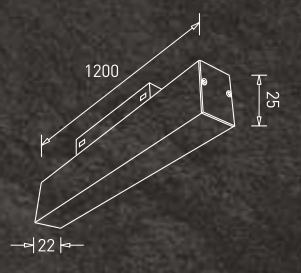

GP10072

LED : Osram
Power : 24W
Flux : 1920 lm
Beam Angle : 110°
Material : Aluminium
MRP : ₹ 7,000/-

Colour Temperature

3000K

Body Colour

Sand Black

IP	CRI
20	90

*Drivers to be procured separately