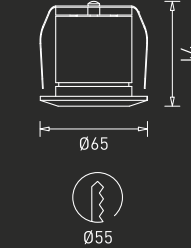

\* Filters not available in G35-5W / Filters to be procured separately

All eyes on the light

G34-3W-01

LED : Luminus  
Power : 3W  
Flux : 150 lm  
Beam Angle : 24°  
Material : Aluminium  
MRP : ₹ 1,600/-