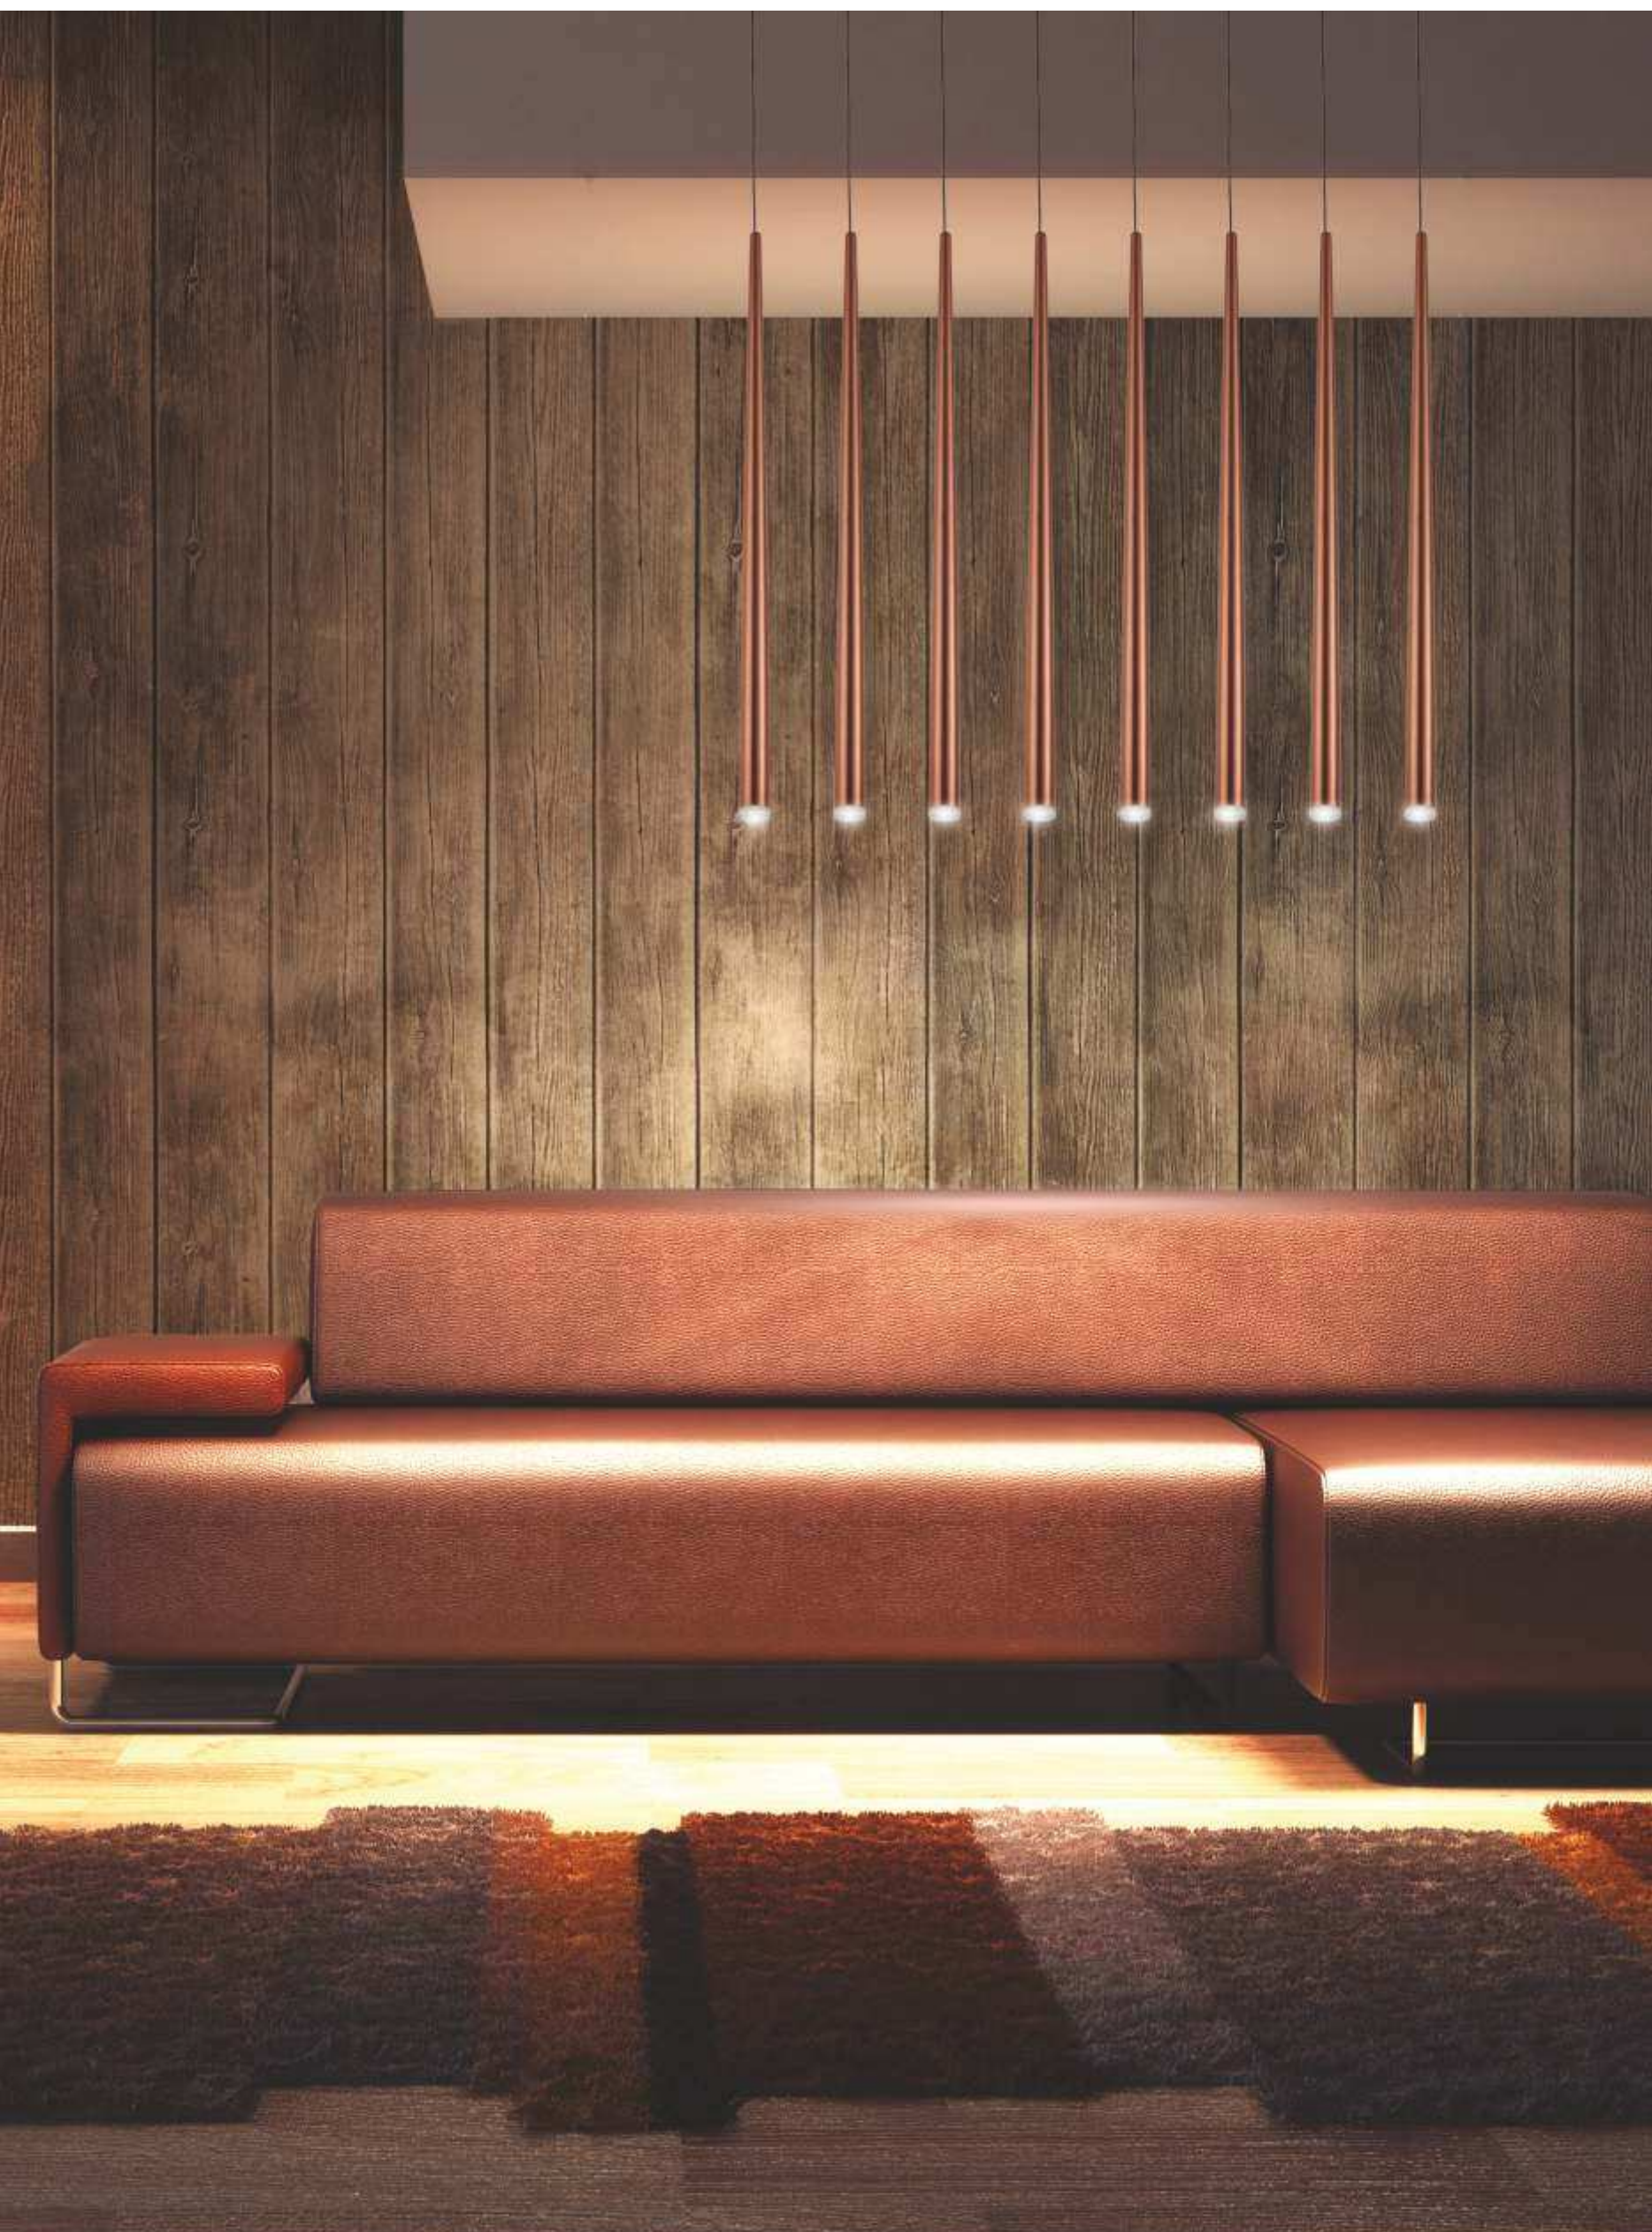

# A great lighting story

Your home tells a story of who you are, and with great lighting comes a great story. Made of a solid aluminium body, the new GM lights are innovative in design and functions. It dangles freely from your ceiling and creates a mesmerising sight to behold.