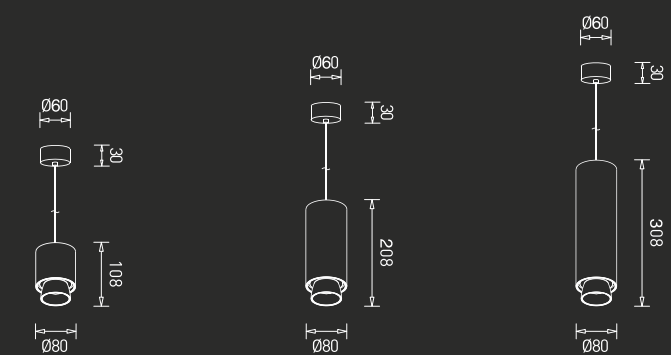

Artistic to its core

Available in three different variations, the black and gold pendant light hangs delicately in your space. It amazes with its sturdy and stunning appearance and revamps your space impressively focusing on the aesthetics.

GM-PD-024-012W-108

LED : Cree
Power : 12W
Flux : 1100 lm
Beam Angle : 24°
Material : Aluminium
MRP : ₹ 7,800/-

GM-PD-024-012W-208

LED : Cree
Power : 12W
Flux : 1100 lm
Beam Angle : 24°
Material : Aluminium
MRP : ₹ 8,600/-

GM-PD-024-012W-308

LED : Cree
Power : 12W
Flux : 1100 lm
Beam Angle : 24°
Material : Aluminium
MRP : ₹ 9,100/-

Colour Temperature

3000K

Body Colour

Black + Gold

IP	CRI
20	90