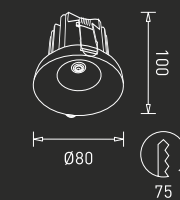

Adding charm to the interiors

The COB downlights in amazing hue combinations add a special charm to the setups and interiors. The curvy and elegant design of this brilliant luminaire transforms ambience instantly with its dimmable feature and the option to change the warmth quotient of the light.

G32-10W

LED : Bridgelux
Power : 10W
Flux : 800 lm
Beam Angle : 24°
Material : Aluminium
MRP : ₹ 1,360/-