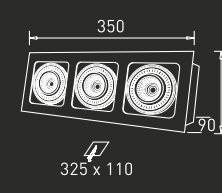

G24-3x12W-03

LED : Bridgelux
Power : 3x12W
Flux : 2663lm
Beam Angle : 24°
Material : Aluminium
MRP : ₹ 10,600/-