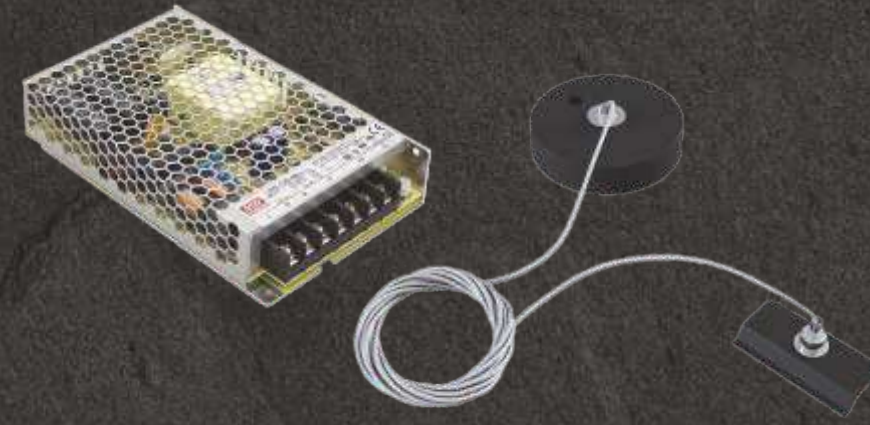

Length: 2M  
Material : Aluminium  
MRP : ₹ 6,700/-

Body Colour

IP  
20

\*Corner sets, adapters and other accessories can be procured separately

GM-TR-A01-VXXL-XX-BL-XXR

Details: Recessed Track  
Plane Connection  
Material : Aluminium  
MRP : ₹ 1,800/-