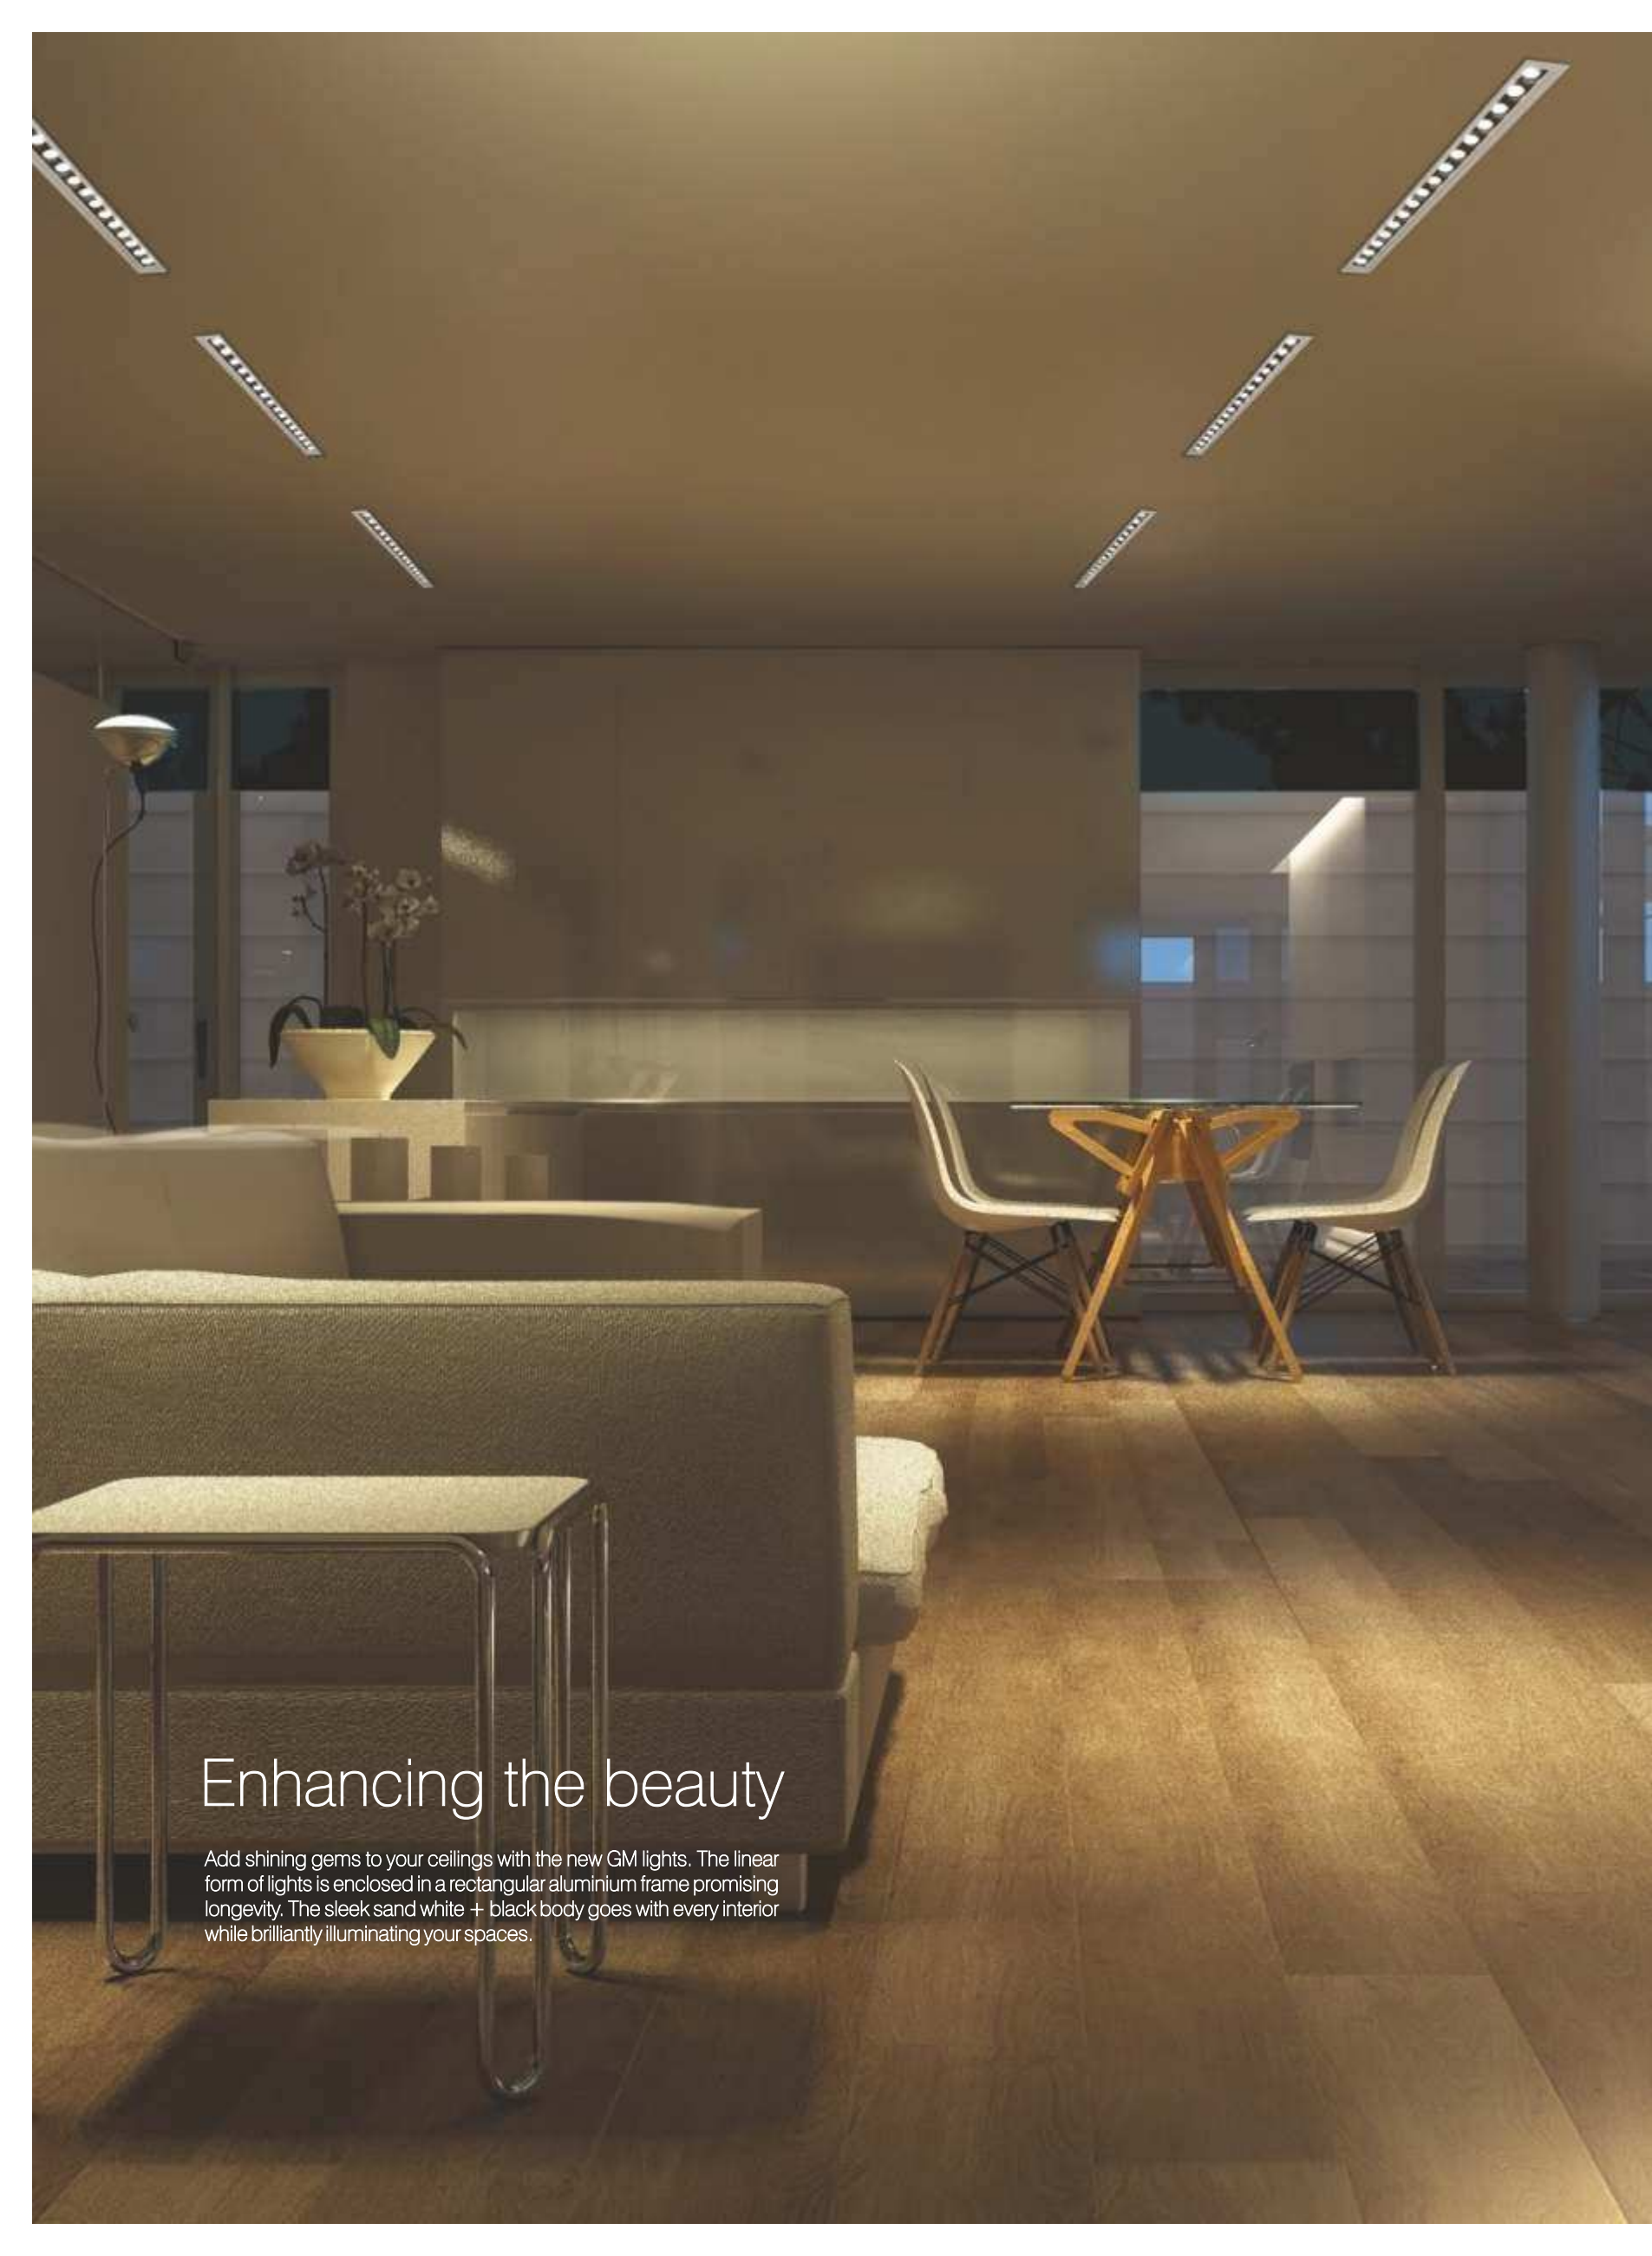

## Enhancing the beauty

Add shining gems to your ceilings with the new GM lights. The linear form of lights is enclosed in a rectangular aluminium frame promising longevity. The sleek sand white + black body goes with every interior while brilliantly illuminating your spaces.