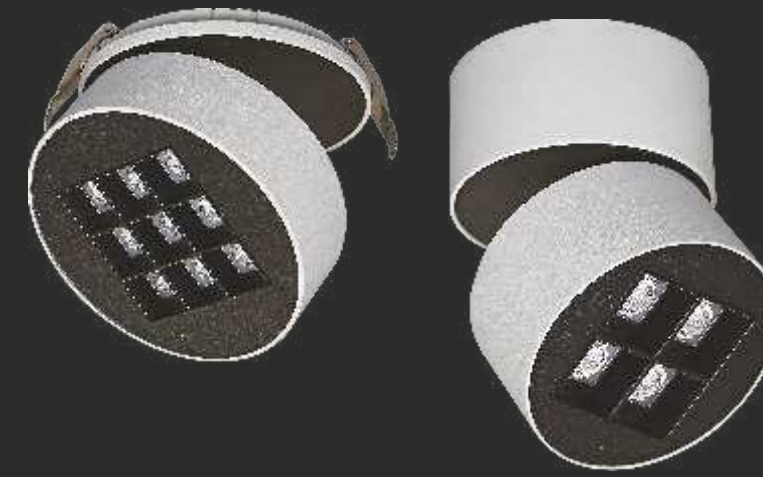

GM-DL-012-010W-RDR	GM-DL-012-010W-RDS	GM-DL-012-010W-RDT	GM-DL-012-022W-RDR	GM-DL-012-022W-RDS	GM-DL-012-022W-RDT
LED : Osram Power : 10W Flux : 616 lm Beam Angle : 24° Material : Aluminium MRP : ₹ 6,700/-	LED : Osram Power : 10W Flux : 616 lm Beam Angle : 24° Material : Aluminium MRP : ₹ 6,700/-	LED : Osram Power : 10W Flux : 616 lm Beam Angle : 24° Material : Aluminium MRP : ₹ 9,000/-	LED : Osram Power : 22W Flux : 1316 lm Beam Angle : 24° Material : Aluminium MRP : ₹ 11,100/-	LED : Osram Power : 22W Flux : 1316 lm Beam Angle : 24° Material : Aluminium MRP : ₹ 11,000/-	LED : Osram Power : 22W Flux : 1316 lm Beam Angle : 24° Material : Aluminium MRP : ₹ 13,200/-

Colour Temperature

Body Colour

IP	CRI
20	90

Granting a pristine look

The circular downlight is made with utmost precision and advanced clustered LEDs. The frame has a cubic arrangement inside that gives an immaculate look to the ceiling. The surface has a sleek glass and the downlights are available in black + white colour.