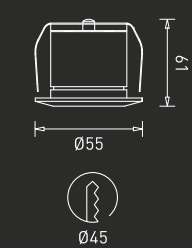

All eyes on the light