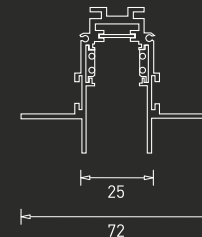

GP10043

GP10042