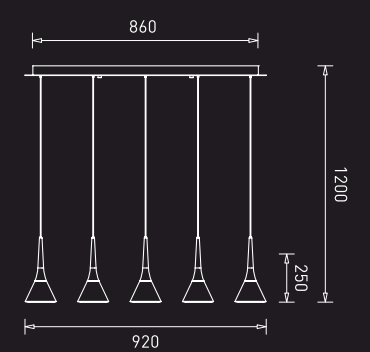

GM-PD-002-011W

LED : Epistar  
Power : 11W  
Flux : 960 lm  
Beam Angle : 100°  
Material : Aluminium  
MRP : ₹ 10,100/-

GM-PD-002-036W

LED : Epistar  
Power : 36W  
Flux : 3150 lm  
Beam Angle : 100°  
Material : Aluminium  
MRP : ₹ 26,100/-