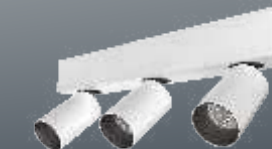

G33-3x7W-01