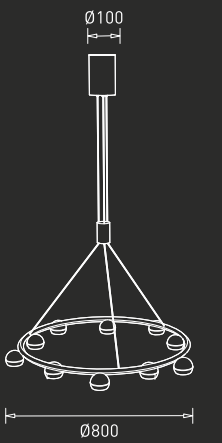

GM-PD-011-052W

LED : Epistar  
Power : 52W  
Flux : 4550 lm  
Beam Angle : 130°  
Material : Aluminium  
MRP : ₹ 39,300/-

Colour Temperature

3000K

Body Colour

Black

IP	CRI
20	80

Inspired by the orbits

GM-PD-019-050W

LED : Cree  
Power : 10x5W  
Flux : 4600 lm  
Beam Angle : 30°  
Material : Aluminium  
MRP : ₹ 39,100/-

The miniature spherical luminaires on the orbital lighting item become a source of wonder. It not only complements the décor nicely, but also serves a practical purpose.