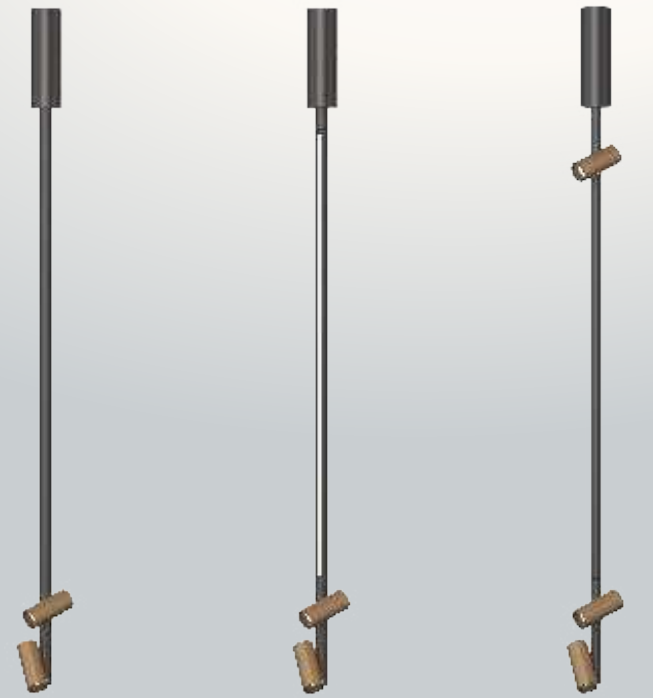

GM-PD-009-028W

LED : Epistar  
Power : 28W  
Flux : 2000 lm  
Beam Angle : 100°  
Material : Aluminium  
MRP : ₹ 21,700/-

Colour Temperature

3000K

Body Colour

Black

IP	CRI
20	80

GM-PD-003-030W  
GM-PD-003-040W