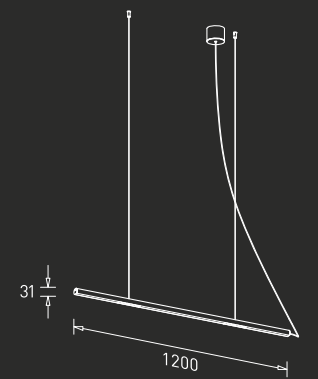

HIGH VISUAL COMFORT

SURGE PROTECTION

Light with a wide scope for comfort

GM-PD-018-012W

LED : Osram  
Power : 12W  
Flux : 1050 lm  
Beam Angle : 24°  
Material : Aluminium  
MRP : ₹ 18,800/-

Colour Temperature