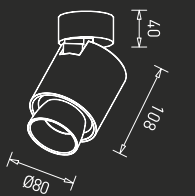

All round radiance

They say all that glitters is not gold, and so we came up with a lighting concept that glitters and is also gold. The finely structured design with gold & black aluminium body is sure to add a class of sophistication to your interiors. With its adjustable beam angle feature, the lights surely have each other's back maintaining radiance everywhere.

GM-PD-022-012W

LED : Cree
Power : 12W
Flux : 1100 lm
Beam Angle : 24°
Material : Aluminium
MRP : ₹ 10,700/-

Colour Temperature

3000K 4000K

Body Colour

Gold+Black

IP	CRI
20	90