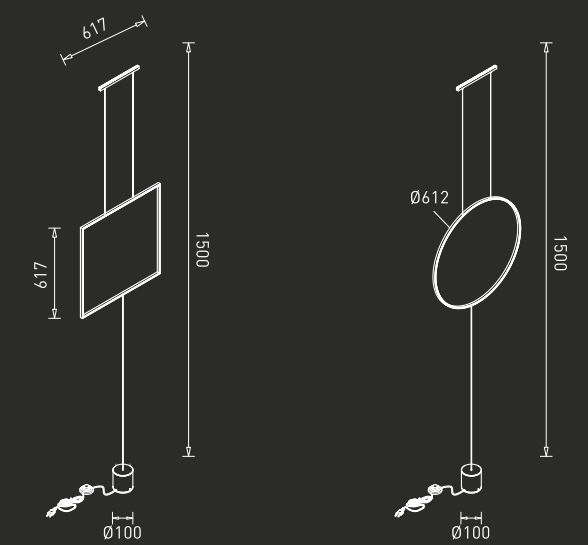

The new wall lights steer away from conventional lights with their slim and minimalistic shape. It hangs delicately in the room with strong cables supporting it from above and a stand below the light. The square and circle pendant lights are available in a white shade with brilliant illumination.

GM-PD-007-028W-SQS

LED : Epistar
Power : 28W
Flux : 2450 lm
Beam Angle : 130°
Material : Aluminium
MRP : ₹ 19,600/-

GM-PD-007-020W-RDS

LED : Epistar
Power : 20W
Flux : 1750 lm
Beam Angle : 130°
Material : Aluminium
MRP : ₹ 16,600/-

Colour Temperature

3000K

Body Colour

White

IP	CRI
20	80