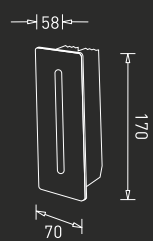

LED : Osram
Power : 05W
Flux : 437 lm
Beam Angle : 15°
Material : Aluminium
MRP : ₹ 4,900/-