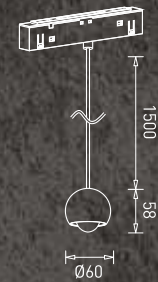

GM-TR-007-005W-A01

LED : Cree
Power : 05W
Flux : 500 lm
Beam Angle : 40°
Material : Aluminium
MRP : ₹ 5,900/-