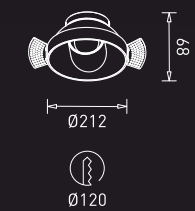

GM-DL-003-007W

LED : Cree
Power : 07W
Flux : 450 lm
Beam Angle : 24°
Material : Aluminium
MRP : ₹ 8,200/-