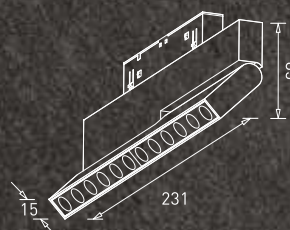

GM-TR-001-012W-A01

LED : Osram
Power : 12W
Flux : 1100 lm
Beam Angle : 30°
Material : Aluminium
MRP : ₹ 7,300/-