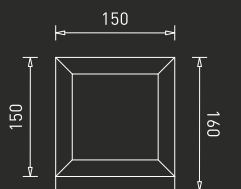

The perfect ambience from sunset to sunrise

GM-GT-001-020W

LED : Epistar
Power : 20W
Flux : 1750 lm
Beam Angle : 270°
Material : Aluminium
MRP : ₹ 11,600/-

Colour Temperature

3000K

Body Colour

Black

IP	CRI
65	80