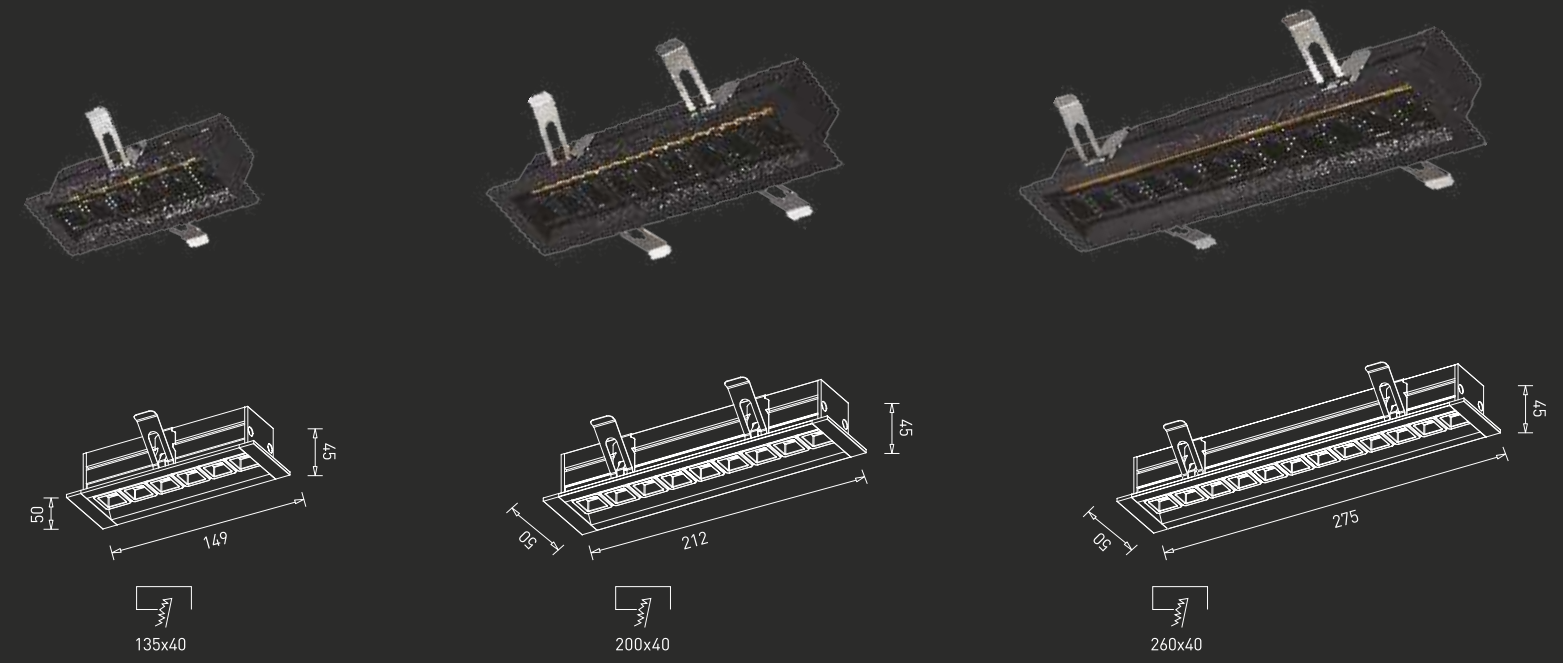

This GM downlight creates the perfect ambience with its unique ability to transform every setting into a lively atmosphere. A cluster of lights enclosed in a rectangular shape evenly distributes the lights across the room. To match every type of setting, the lights are available in sand black + gold colour and in three different sizes.

GM-DL-013-012W

LED : Osram
Power : 6x2 W
Flux : 745 lm
Beam Angle : 24°
Material : Aluminium
MRP : ₹ 4,600/-

GM-DL-013-018W

LED : Osram
Power : 9x2 W
Flux : 1125 lm
Beam Angle : 15°
Material : Aluminium
MRP : ₹ 6,700/-

GM-DL-013-024W

LED : Osram
Power : 12x2 W
Flux : 1416 lm
Beam Angle : 24°
Material : Aluminium
MRP : ₹ 8,200/-

Colour Temperature

3000K

Body Colour

Sand Black + Gold

IP	CRI
20	90