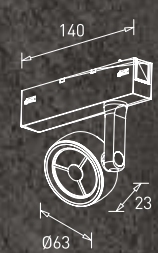

GM-TR-008-005W-A01

LED : Cree
Power : 05W
Flux : 500 lm
Beam Angle : 24°
Material : Aluminium
MRP : ₹ 6,400/-