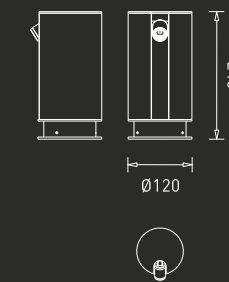

The pillar of beauty and illumination

GM-BO-001-003W

LED : Osram
Power : 03W
Flux : 175 lm
Beam Angle : 30°
Material : Aluminium
MRP : ₹ 15,000/-