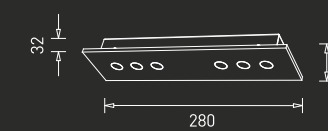

Adding radiating elegance

The downlight has a rectangular body with smooth finish and a cluster of mini spotlights that add radiating elegance to the ceilings. The lights are available in two sizes with different numbers of mini spotlights.

GM-DL-016-009W

LED : Osram
Power : 09W
Flux : 550 lm
Beam Angle : 24°
Material : Aluminium
MRP : ₹ 10,200/-

GM-DL-016-015W

LED : Osram
Power : 15W
Flux : 860 lm
Beam Angle : 24°
Material : Aluminium
MRP : ₹ 13,300/-

Colour Temperature

3000K

Body Colour

Black + White

IP	CRI
20	90