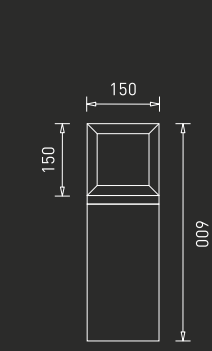

The charm of a good evening