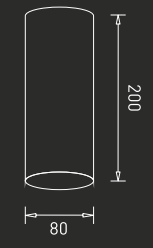

The vertical wall lights are an excellent addition to the outdoor lighting system with their effective and perfectly scattered illumination. The lights that are a symbol of quality illumination are made of premium material for durability and look exceptionally beautiful in a classic black body.

GM-WL-005-010W
LED : Cree
Power : 10W
Flux : 875 lm
Beam Angle : 30°
Material : Aluminium
MRP : ₹ 8,200/-

GM-WL-006-014W
LED : Cree
Power : 14W
Flux : 1225 lm
Beam Angle : 30°
Material : Aluminium
MRP : ₹ 9,000/-

Colour Temperature

3000K

Body Colour

Black

IP	CRI
65	80