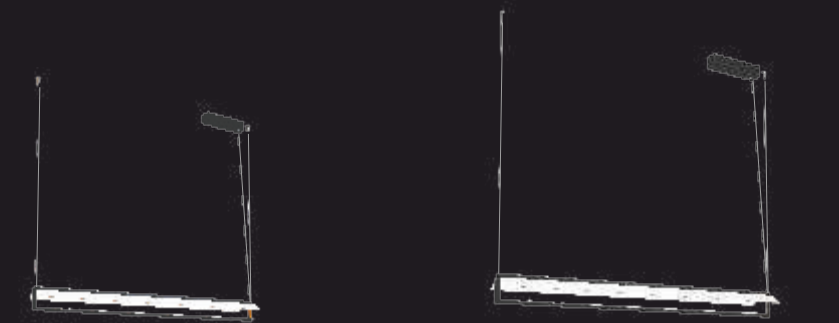

LED : Epistar  
 Power : 5W  
 Flux : 437 lm  
 Beam Angle : 130°  
 Material : Aluminium  
 MRP : ₹ 14,800/-

Colour Temperature

3000K

Body Colour

White

IP	CRI
20	80

With its distinctive shape, the white curved pendant lamp suspended by sturdy cables and supported with black rod-like structure certainly draws attention. It excels in aesthetic appeal and lends originality to your interiors. Its elegant structure with warm illumination makes it an excellent medium for uplifting moods by transforming ambiances.