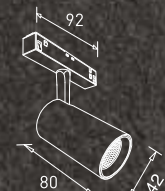

GP10074

LED : Bridgelux
Power : 6W
Flux : 480 lm
Beam Angle : 24°
Material : Aluminium
MRP : ₹ 2,100/-