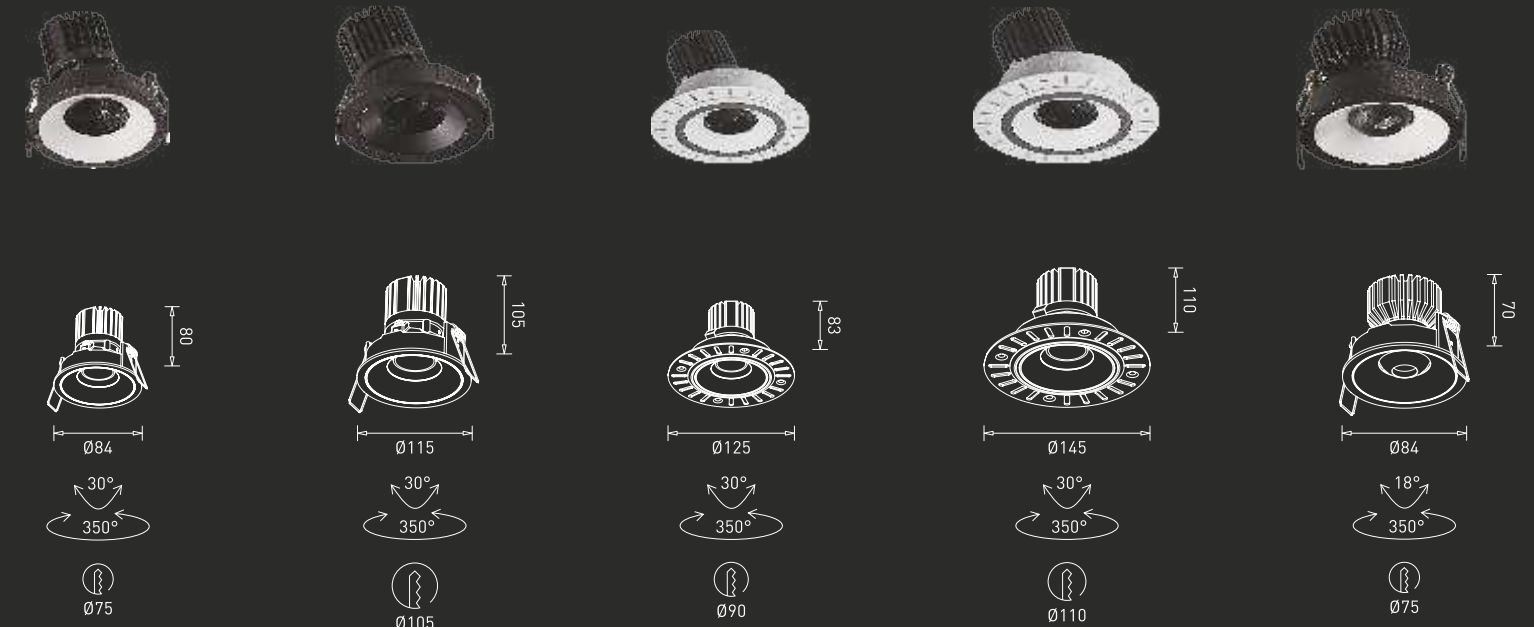

## The individuality in lighting

Every lighting innovation has a unique identity that sets it apart from the rest. The new GM downlight with advanced grip technique holds on to the ceilings efficiently and is installation-friendly. Moreover, it attracts attention with its delicate design style and brilliant rotating feature.