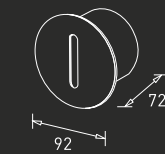

LED : Osram
Power : 05W
Flux : 437 lm
Beam Angle : 15°
Material : Aluminium
MRP : ₹ 3,600/-