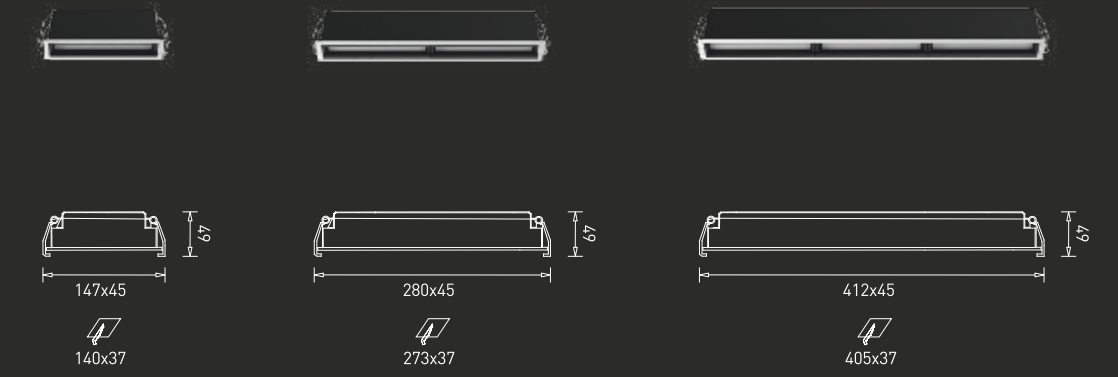

G39-10W-03 LED : Luminus Power : 10W Flux : 360 lm Beam Angle : 80° Material : Aluminium MRP : ₹ 5,500/-	G39-2x10W-03 LED : Luminus Power : 20W Flux : 720 lm Beam Angle : 80° Material : Aluminium MRP : ₹ 10,300/-	G39-3x10W-03 LED : Luminus Power : 30W Flux : 1080 lm Beam Angle : 80° Material : Aluminium MRP : ₹ 18,100/-

Colour Temperature	Body Colour	IP	CRI
3000K	White Black	20	95

Accentuating interiors magnificently

The new GM spot lights, which come in two colour variants, are a perfect match for your spaces. The lights are made of the highest quality aluminium to ensure durability and stability, accentuating the rooms magnificently.