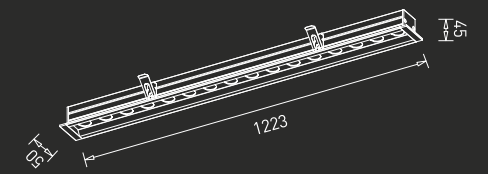

610x40

GM-WW-001-016W

LED : Bridgelux
Power : 16W
Flux : 1519 lm
Beam Angle : 15°+∠10°
Material : Aluminium
MRP : ₹ 8,000/-

910x40

GM-WW-001-024W

LED : Bridgelux
Power : 24W
Flux : 2630 lm
Beam Angle : 15°+∠10°
Material : Aluminium
MRP : ₹ 11,000/-

1210x40

GM-WW-001-032W

LED : Bridgelux
Power : 32W
Flux : 2945 lm
Beam Angle : 15°+∠10°
Material : Aluminium
MRP : ₹ 13,600/-

Colour Temperature

3000K

Body Colour

Sand White + Black

IP	CRI
20	90

Enhancing the beauty

Add shining gems to your ceilings with the new GM lights. The linear form of lights is enclosed in a rectangular aluminium frame promising longevity. The sleek sand white + black body goes with every interior while brilliantly illuminating your spaces.