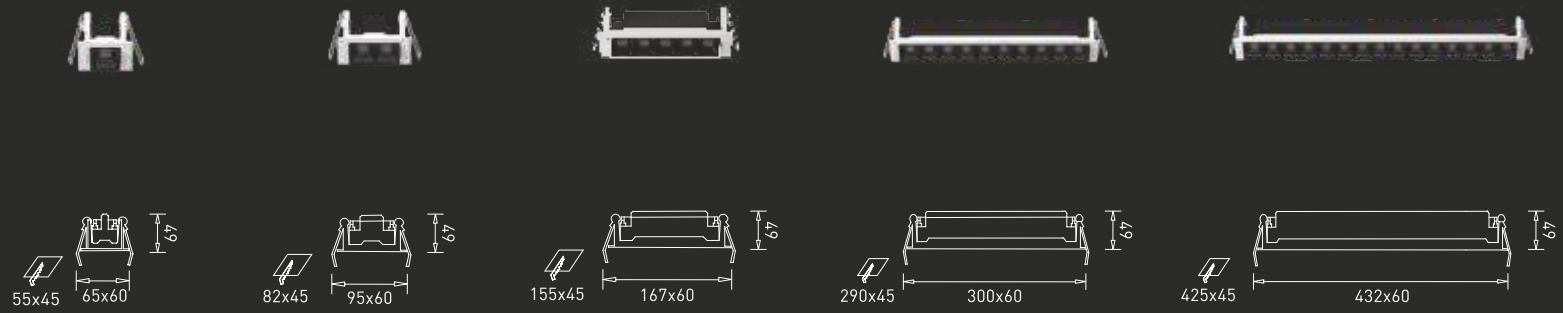

Model	LED : Luminus	Power	Flux	Beam Angle	Material	MRP
G39-1x2W-02-A	Luminus	1x2W	150 lm	30°	Aluminium	₹ 5,800/-
G39-2x2W-02-A	Luminus	2x2W	310 lm	30°	Aluminium	₹ 7,400/-
G39-5x2W-02-A	Luminus	5x2W	800 lm	30°	Aluminium	₹ 10,600/-
G39-10x2W-02-A	Luminus	10x2W	1400 lm	30°	Aluminium	₹ 17,700/-
G39-15x2W-02-A	Luminus	15x2W	2100 lm	30°	Aluminium	₹ 23,800/-

Colour Temperature	Body Colour	IP	CRI
3000K	White Trim + Black Inner Ring	20	95
4000K	Black Trim + White Inner Ring		

The new GM spot light comes in different lengths (single or multiple box options) and seamlessly blends with the ceiling. The lights provide outstanding illumination and convenience of covering different space sizes.