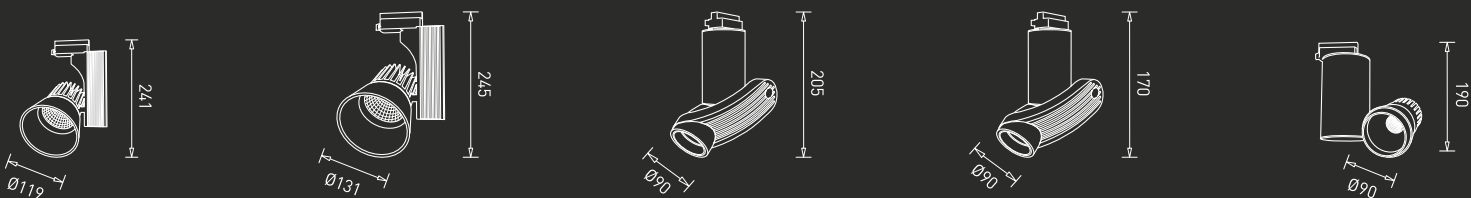

Simply illuminating
and stylish

G28-18W-01 LED : Cree Power : 18W Flux : 1307 lm Beam Angle : 24° Material : Aluminium MRP : ₹ 4,800/-	G28-28W-01 LED : Cree Power : 28W Flux : 1609 lm Beam Angle : 24° Material : Aluminium MRP : ₹ 6,300/-	G28-28W-02 LED : Cree Power : 28W Flux : 2300 lm Beam Angle : 15° Material : Aluminium MRP : ₹ 8,400/-	G28-35W-02 LED : Cree Power : 35W Flux : 2889 lm Beam Angle : 15° Material : Aluminium MRP : ₹ 10,900/-	G28-18W-03 LED : Cree Power : 18W Flux : 1125 lm Beam Angle : 24° Material : Aluminium MRP : ₹ 6,400/-

Colour Temperature

Body Colour

IP	CRI
20	90