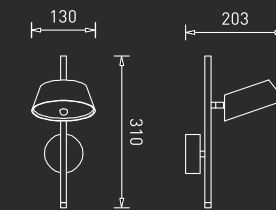

GM-PD-027-050W

LED : Epistar  
Power : 50W  
Flux : 5770 lm  
Beam Angle : 270°  
Material : Aluminium + Glass  
MRP : ₹ 91,797/-

Colour Temperature

3000K 4000K

Body Colour

Black

IP	CRI
20	90

Beauty of the hour