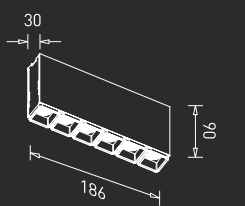

GM-DL-014-012W-XXS

LED : Bridgelux
Power : 6x2 W
Flux : 820 lm
Beam Angle : 24°
Material : Aluminium
MRP : ₹ 6,000/-

Colour Temperature

3000K

Body Colour

Sand Black

IP	CRI
20	90