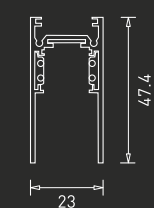

Seamless blends for interiors

A cosy living room signifies the best of comfort & leisure when accompanied by the right lighting. Accentuate your interiors with the flawless application of the new track light in your spaces. The sleek metal body in sand black colour is sure to impress.

GM-TR-A01-001M-XXS

GM-TR-A01-002M-XXS

GM-TR-A01-001M-XXR

GM-TR-A01-002M-XXR

Length: 1M
Material : Aluminium
MRP : ₹ 3,800/-

Length: 2M
Material : Aluminium
MRP : ₹ 7,500/-

Length: 1M
Material : Aluminium
MRP : ₹ 3,400/-

Length: 2M
Material : Aluminium
MRP : ₹ 6,700/-

Body Colour

IP
20

*Corner sets, adapters and other accessories can be procured separately