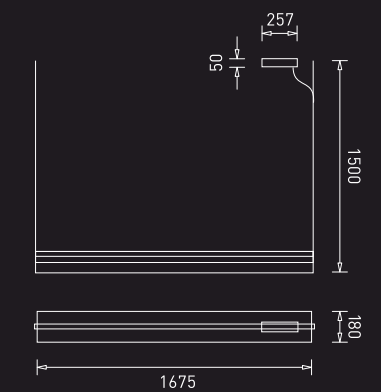

GM-PD-003-040W

LED : Epistar
Power : 40W
Flux : 3237 lm
Beam Angle : 130°
Material : Aluminium
MRP : ₹ 32,900/-

Colour Temperature

3000K

Body Colour

Black + White

IP	CRI
20	80