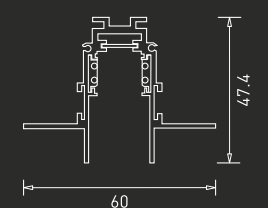

Seamless blends for interiors

A cosy living room signifies the best of comfort & leisure when accompanied by the right lighting. Accentuate your interiors with the flawless application of the new track light in your spaces. The sleek metal body in sand black colour is sure to impress.