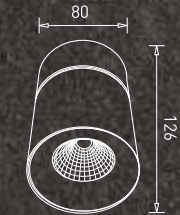

G29-10W-05

LED : Bridgelux
Power : 10W
Flux : 700 lm
Beam Angle : 24°
Material : Aluminium
MRP : ₹ 1,910/-