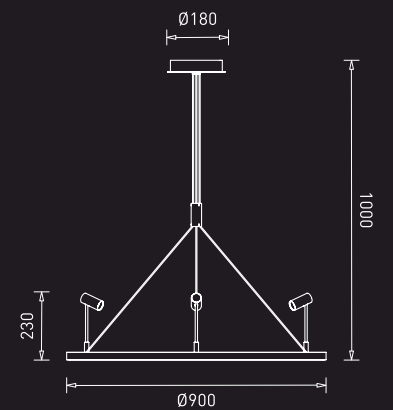

The ring of enchantment

The circle represents balance, harmony and eternity. The minimalist circular design of the GM pendant light, unified with pure luminance interprets nothing but absolute luxury.

GM-PD-011-052W

LED : Epistar
Power : 52W
Flux : 4550 lm
Beam Angle : 130°
Material : Aluminium
MRP : ₹ 39,300/-

Colour Temperature

3000K

Body Colour

Black

IP	CRI
20	80