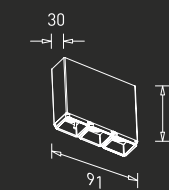

The sophistication of quality illumination

The cubic GM light is an outstanding piece of artistic design that adds luxury and elegance to your interiors. Available in classic sand black shade, the square-shaped luminaire looks impeccable with designer ceilings.

GM-DL-014-006W-XXS

LED : Bridgelux
Power : 3x2 W
Flux : 400 lm
Beam Angle : 8°
Material : Aluminium
MRP : ₹ 4,000/-