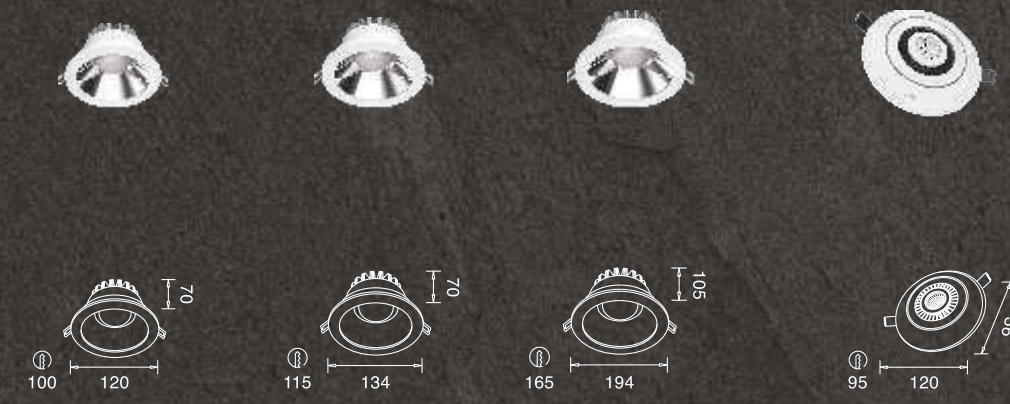

G23-7W-03 LED : Bridgelux Power : 07W Flux : 610 lm Beam Angle : 90° Material : Aluminium MRP : ₹ 2,450/-	G23-10W-03 LED : Bridgelux Power : 10W Flux : 800 lm Beam Angle : 90° Material : Aluminium MRP : ₹ 3,250/-	G23-18W-03 LED : Bridgelux Power : 18W Flux : 1390 lm Beam Angle : 90° Material : Aluminium MRP : ₹ 5,500/-	G23-7W-04 LED : Bridgelux Power : 07W Flux : 472 lm Beam Angle : 24° Material : Aluminium MRP : ₹ 2,900/-

Colour Temperature: 3000K, 6000K
Body Colour: White, Black
G23-7W-04: 3000K, 4000K
IP: 20, CRI: 90