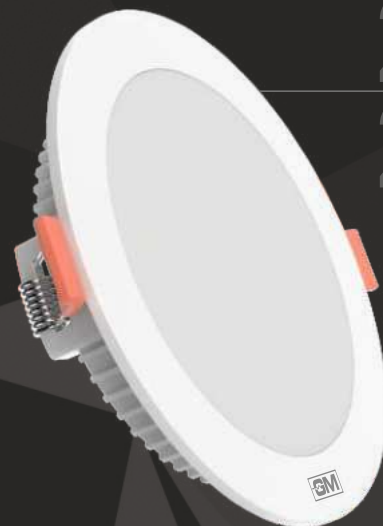

20
21

KIKO
SLIM PANEL LIGHT

20
19

LOCO
LED TRACK LIGHT

20
22

CINO
LED DOWN LIGHT

MY TRUSTED
BRAND
TO ADORN
YOUR SPACES

As an integral part of GM, I can vouch for the high quality standards of the products and the honesty with which they serve you. Dedicated to delivering the best, GM's newest products in the category of LEDs have a profound potential to fully augment your living experiences. I, therefore, insist on making the elite choice in technological innovations for your cherished homes and empower you to relish the luxury it concludes.