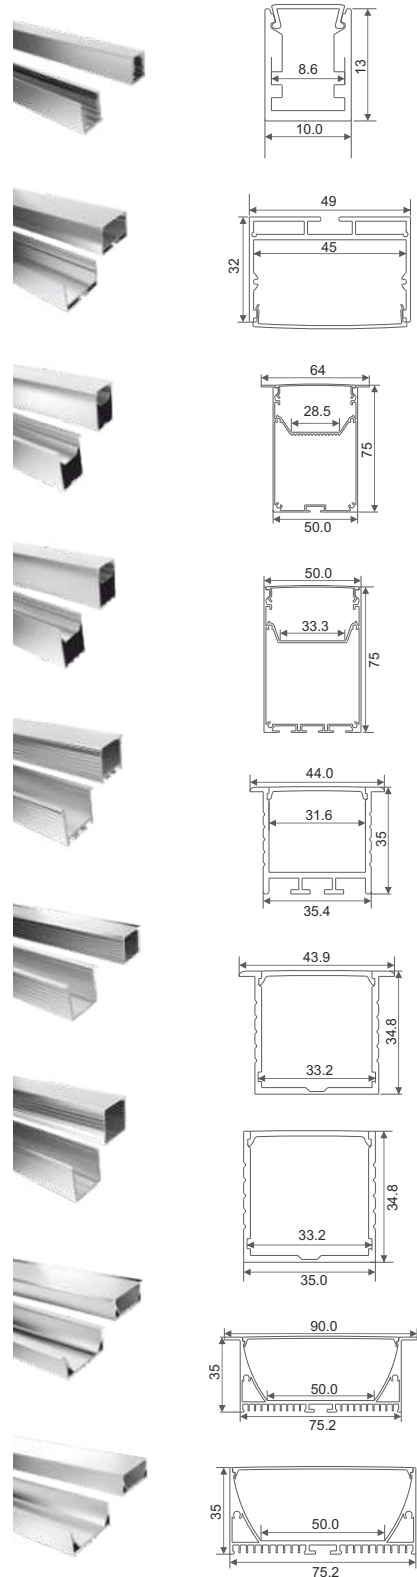

ITEM CODE	DETAILS	DIMENSION / CUT. DIA.	MRP ₹	DBP ₹	PKG.
GM-AR-624					
GM-AR-624	2m aluminum+2m pc +4end caps+4back clips	10x13	560.00	350.00	25
GM-AR-706					
GM-AR-706	2m aluminum+2m pc +4end caps+4hanging wire	49x32	3330.00	2080.00	10
GM-AR-707					
GM-AR-707	2m aluminum+2m pc +4end caps+4spring	50x75	4160.00	2600.00	10
GM-AR-707A					
GM-AR-707A	2m aluminum+2m pc +4end caps+4hanging wire	50x75	4275.00	2670.00	10
GM-AR-711					
GM-AR-711	2m aluminum+2m pc +4end caps+4spring	35.4x35	2280.00	1425.00	10
GM-AR-808					
GM-AR-808	2m aluminum+2m pc +4end caps+4back clips	33.2x34.8	1950.00	1215.00	10
GM-AR-809					
GM-AR-809	2m aluminum+2m pc +4end caps+4back clips	35x34.8	1840.00	1145.00	10
GM-AR-811					
GM-AR-811	2m aluminum+2m pc +4end caps+4spring	75.2x35	4275.00	2670.00	10
GM-AR-811A					
GM-AR-811A	2m aluminum+2m pc +4end caps+4hanging wire	75.2x35	4220.00	2635.00	10

All dimensions in mm

ILLUMINATING INTELLIGENTLY

BIS APPROVED

LIGHT IS LIFE

G-HOME
LED LIGHTING

THE
MOST
STYLISH
LIGHTING
SERIES!