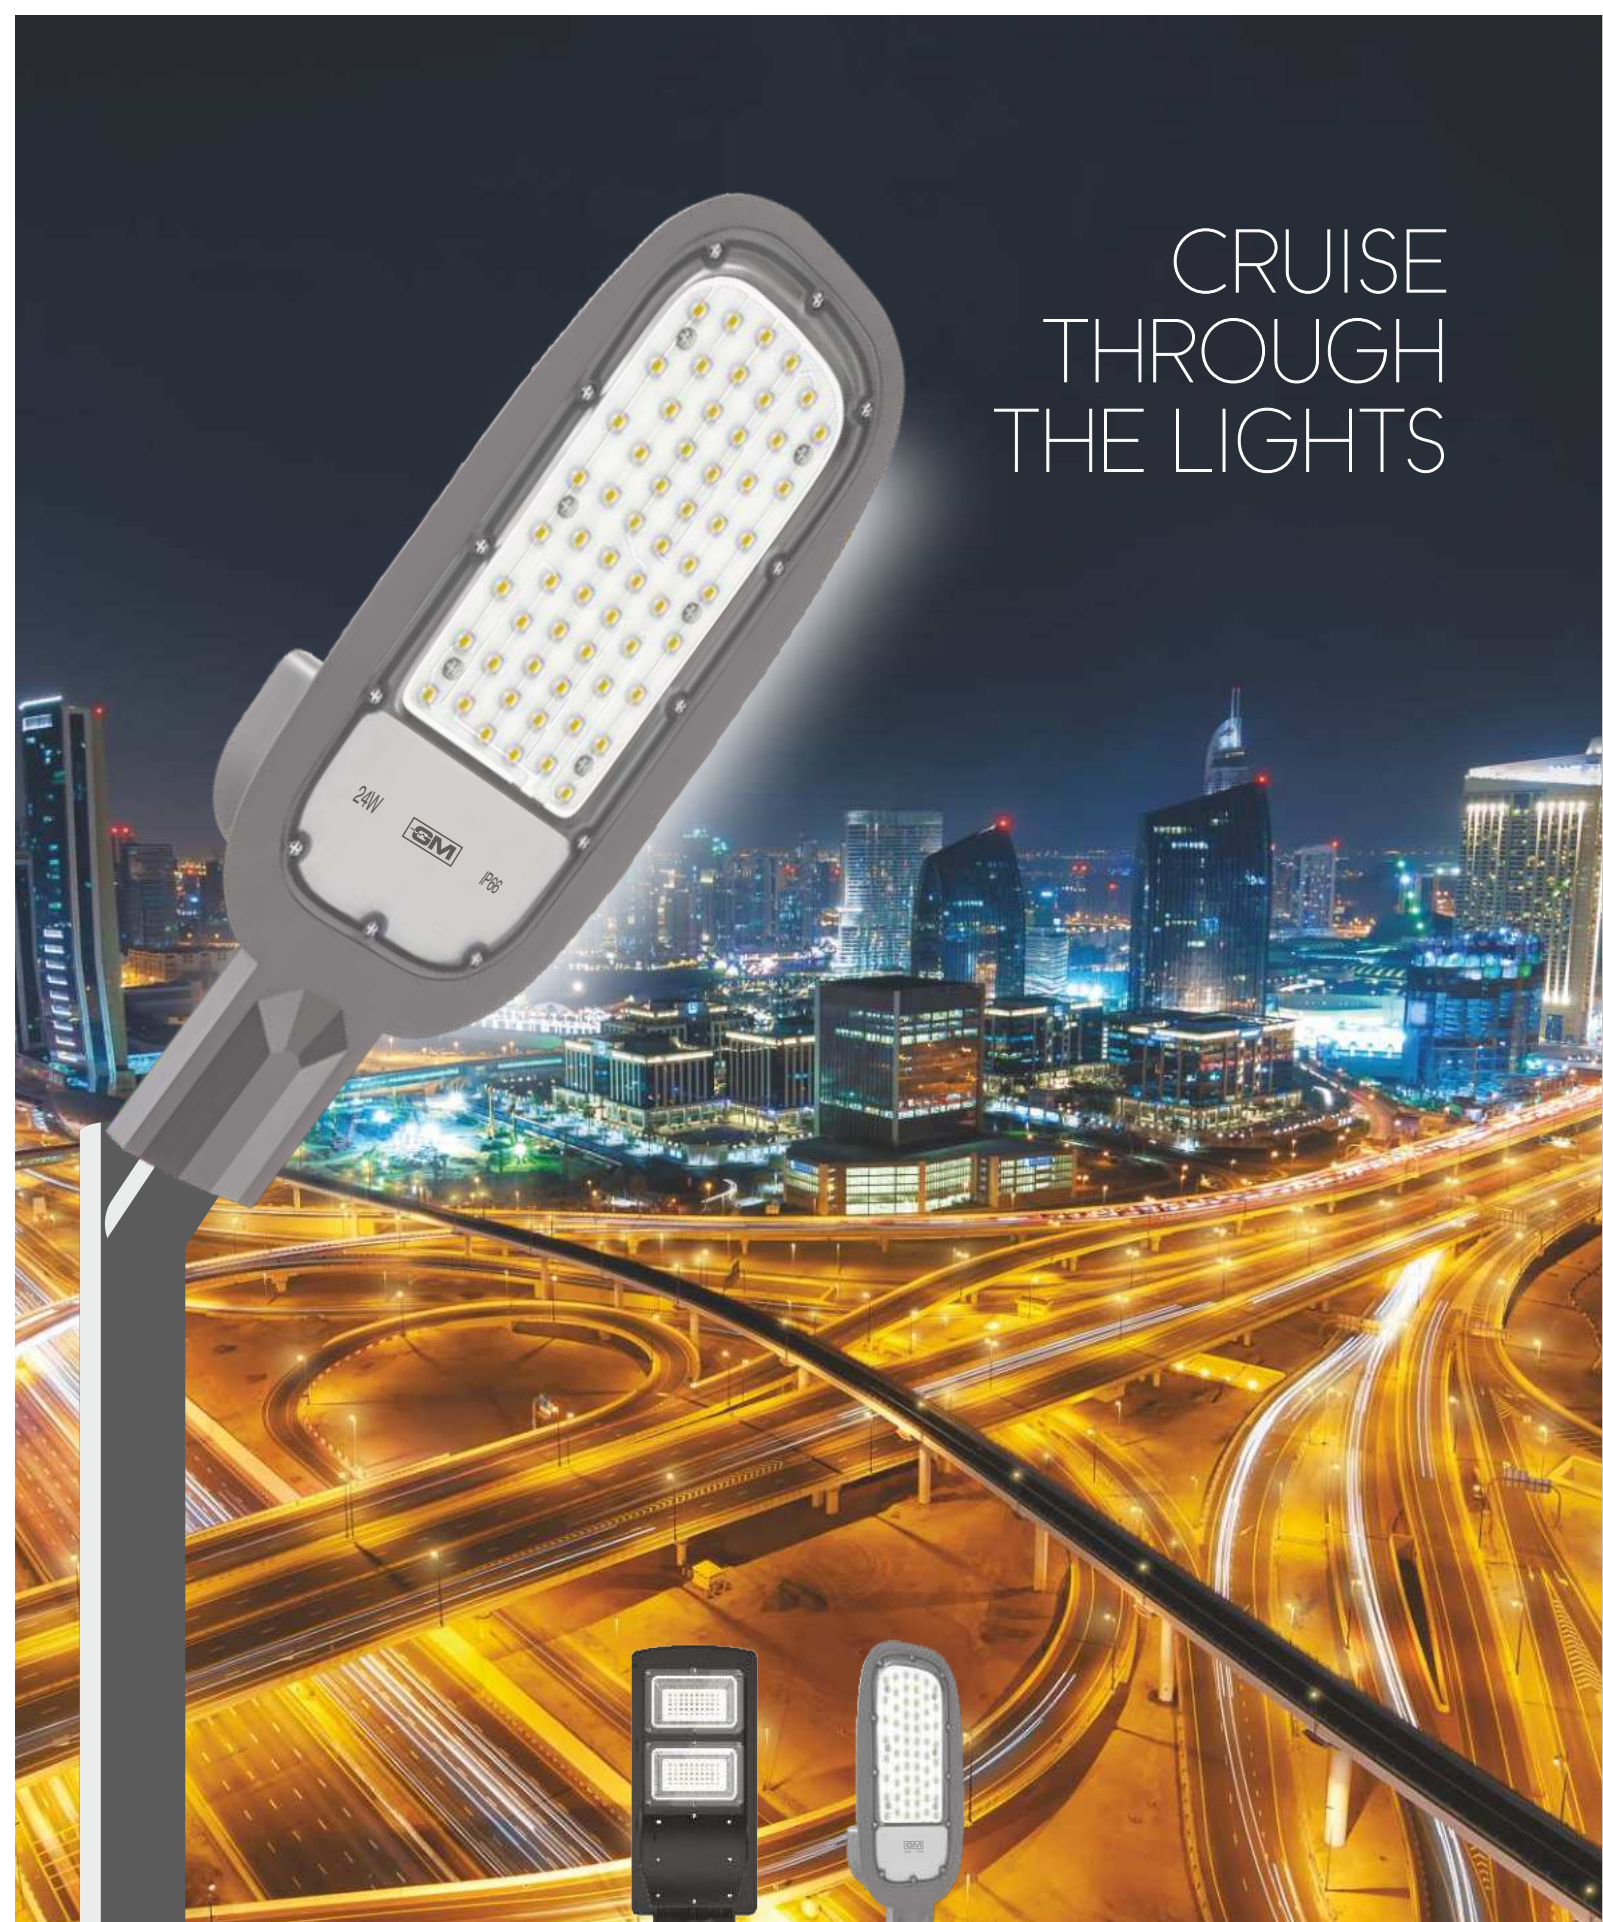

DIVE INTO

MOOD WITH NIYON ROPE LIGHTS

www.gmmmodular.com

CRUISE THROUGH THE LIGHTS

ITEM CODE	POWER	COL.TEMP	PF	DIMENSION	IP	ANGLE	MRP ₹	DBP ₹	PKG.
SUNLAMP SOLAR STREET LIGHT									
GM10012	20	6500K	>0.95	185x55x360	IP65	120	3500.00	3020.00	20
GM10013	40	6500K	>0.95	190x55x465	IP65	120	5400.00	4550.00	14
GM10014	60	6500K	>0.95	195x55x600	IP65	120	7600.00	6500.00	10
SUNLAMP 80WP	80	6500K	>0.95	630x70x250	IP65	120	TBA	TBA	1
SUNLAMP 100WP	100	6500K	>0.95	680x70x250	IP65	120	TBA	TBA	1