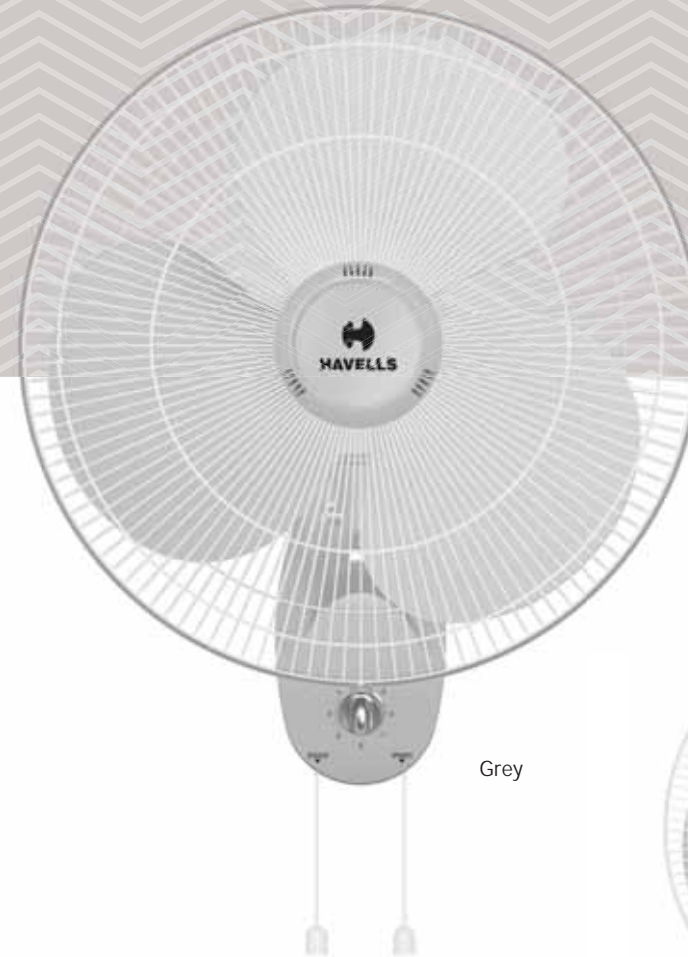

Sameera

Pull cord for Speed & Oscillation

- Elegant looks
- High Air Delivery
- Attractive colour combinations

Grey

STAR RATING	SWEEP	POWER INPUT	SPEED	AIR DELIVERY
NA	400 mm	55 W	1350 r/min	65 m³/min