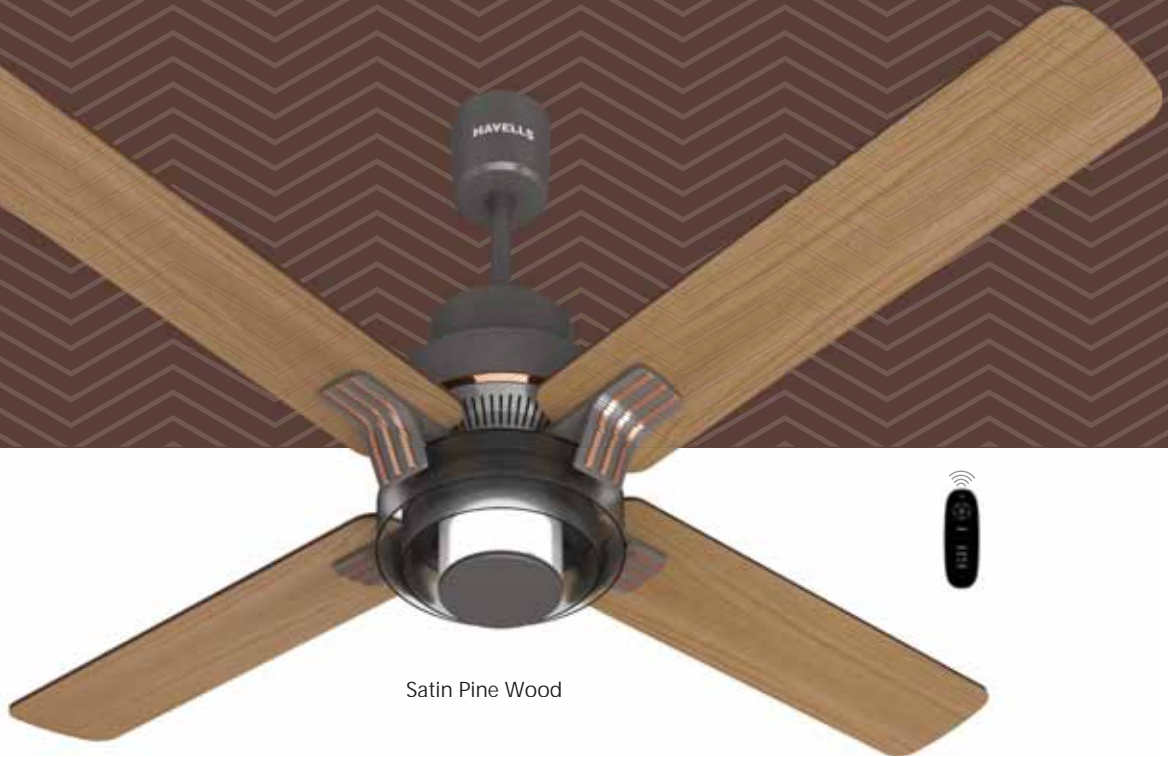

Satin Pine Wood