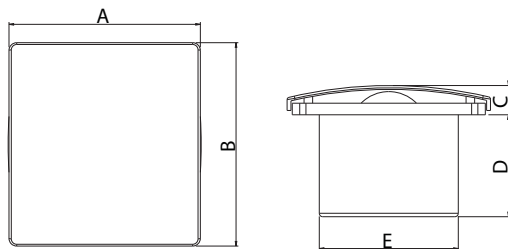

Sweep	A	B	C	D	E
100 mm	150 mm	150 mm	27 mm	72 mm	98 mm
150 mm	200 mm	200 mm	28 mm	94 mm	145 mm