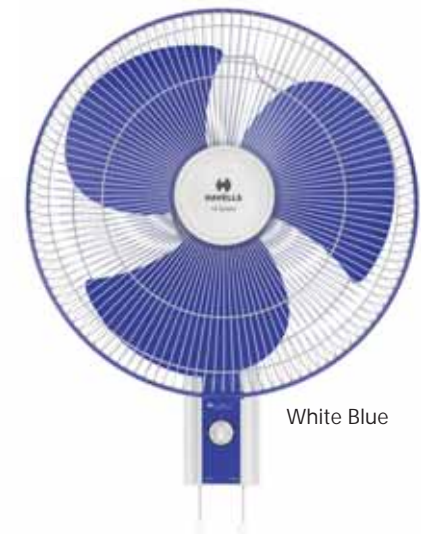

White Blue

STAR RATING	SWEEP	POWER INPUT	SPEED	AIR DELIVERY
NA	400 mm	120 W	2100 r/min	95 m³/min