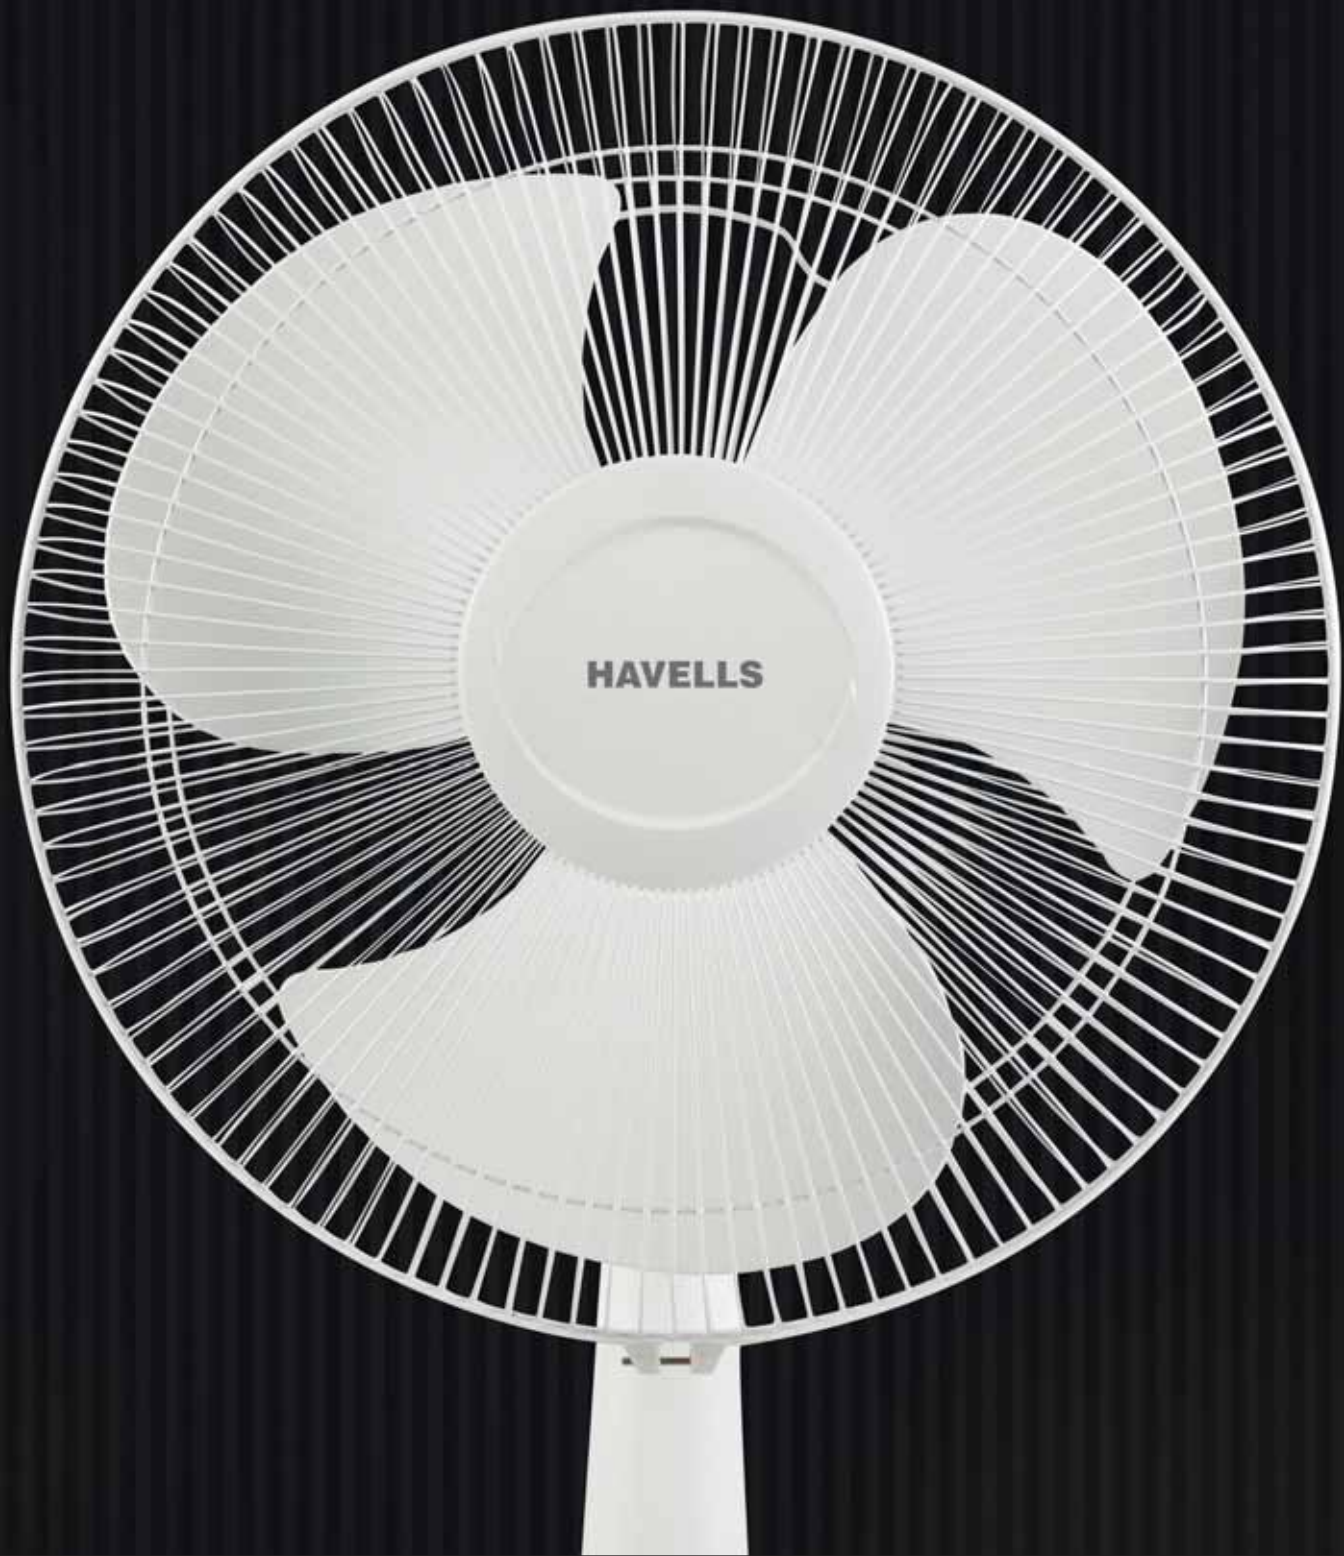

Bianco

speedster

Brown

Unique 4 blade design

High Speed

- Aerodynamically designed blades
- Superior air delivery even at low voltage

White

STAR RATING	SWEEP	POWER INPUT	SPEED	AIR DELIVERY
NA	600 mm	65 W	850 r/min	110 m ³ /min