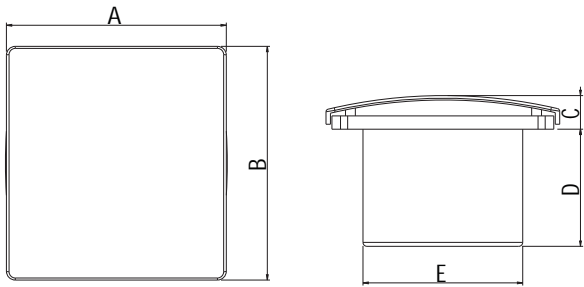

Ventilair zx

- Ease of cleaning & maintenance
- Seamless design & finish
- Low noise operation
- High Air Delivery

Sweep	A	B	C	D	E
150 mm	194 mm	194 mm	148 mm	124 mm	34 mm