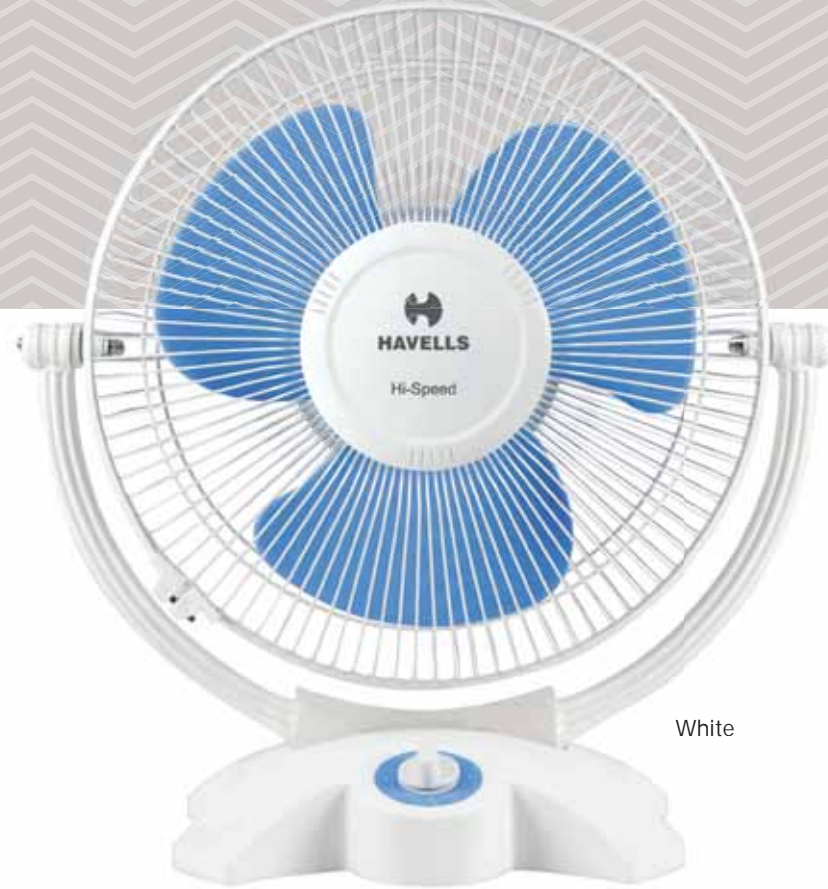

STAR RATING	SWEEP	POWER INPUT	SPEED	AIR DELIVERY
NA	230 mm	40 W	2800 r/min	38 m ³ /min

Yellow Maroon

Black Grey

Breezo - hs

White

- High Speed & High air thrust
- Multipurpose - Can be used as Desk fan or Wall fan
- Three speed control

STAR RATING	SWEEP	POWER INPUT	SPEED	AIR DELIVERY
NA	300 mm	80 W	2200 r/min	60 m ³ /min

LOOK UP TO
**PEDESTAL
FANS**

Aindrila Premium

- Square Guard Design for premium Looks
- Timers Upto 8 hours
- LED Light at the Bottom
- Sleep Mode and Breeze Mode
- Soft touch option along with remote control