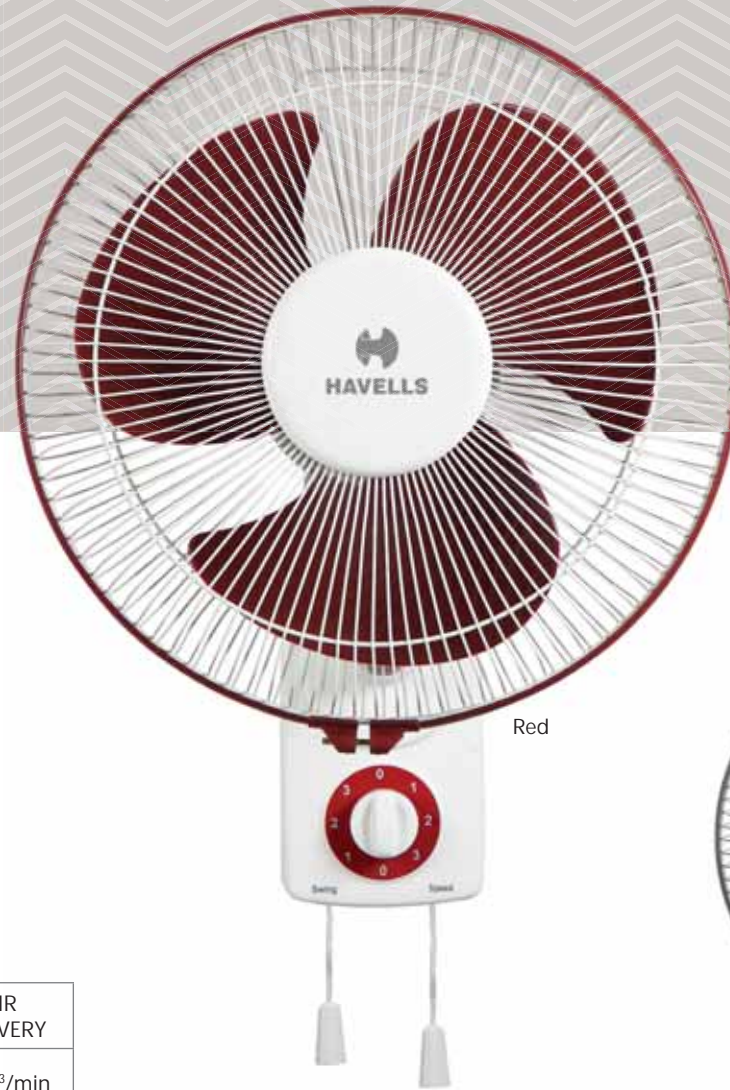

Accelero - hs / ns

Pull cord for Speed & Oscillation

- Smooth oscillation
- Pull cord for 3-speed control

STAR RATING	SWEEP	Variant	POWER INPUT	SPEED	AIR DELIVERY
NA	300 mm	High Speed	90 W	2000 r/min	65 m³/min
NA	400 mm	High Speed	120 W	2100 r/min	95 m³/min
NA	300 mm	Normal Speed	50 W	1350 r/min	55 m³/min
NA	400 mm	Normal Speed	55 W	1350 r/min	65 m³/min

Model is available with High and Normal Speed Variant.

Red