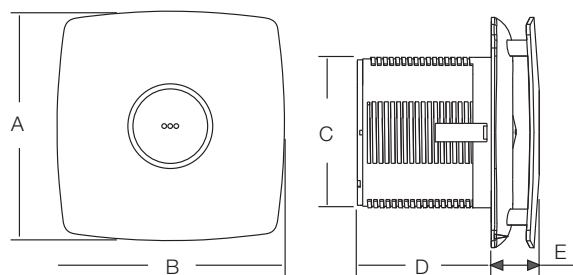

Sweep	A	B	C	D	E
100 mm	150 mm	150 mm	98 mm	98.5 mm	38 mm
150 mm	194 mm	194 mm	148 mm	124 mm	34 mm

Sweep	Power Input	Speed	Air Delivery	Rated Voltage	Rated Frequency	Noise Level
100 mm	15 W	2500 r/min (RPM)	98 m³/h	220 V-240 V	50 Hz	38 dB
150 mm	25 W	2200 r/min (RPM)	320 m³/h	220 V-240 V	50 Hz	42 dB