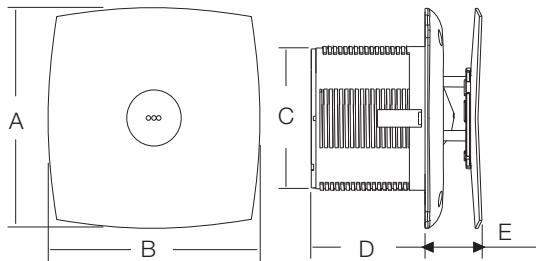

Sweep	A	B	C	D	E
100 mm	150 mm	150 mm	98 mm	89.5 mm	31 mm
150 mm	194 mm	194 mm	148 mm	124 mm	38 mm

Sweep	Power Input	Speed	Air Delivery	Rated Voltage	Rated Frequency	Noise Level
100 mm	15 W	2500 r/min (RPM)	98 m³/h	220 V-240 V	50 Hz	38 dB
150 mm	25 W	2200 r/min (RPM)	320 m³/h	220 V-240 V	50 Hz	42 dB