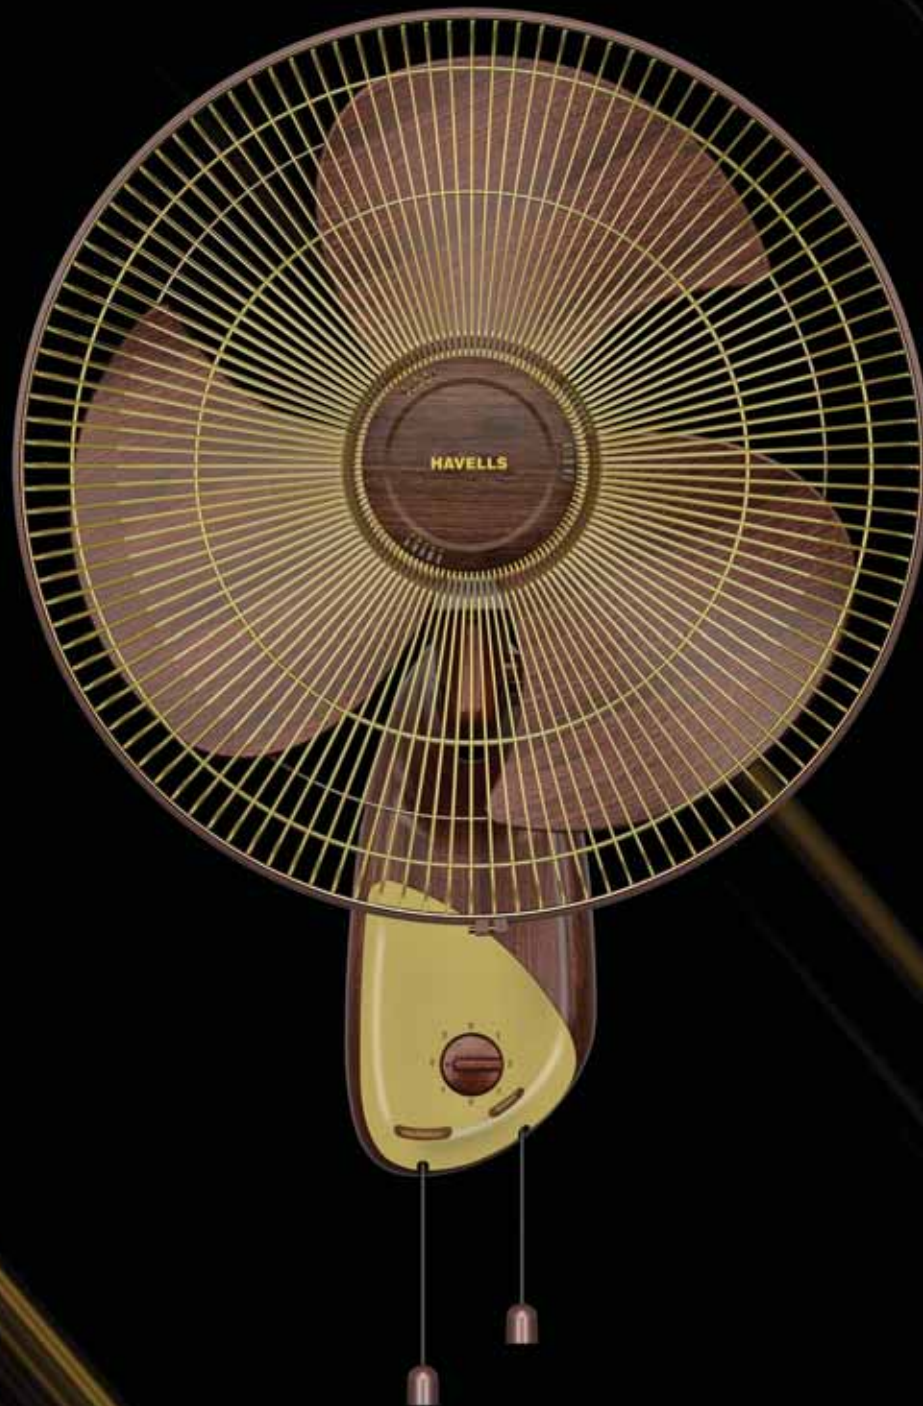

Sameera

White

- Jerk free oscillation
- Pivot arrangement for tilting & oscillation
- Aerodynamically designed & balanced PP blades

Grey

STAR RATING	SWEEP	POWER INPUT	SPEED	AIR DELIVERY
NA	400 mm	55 W	1350 r/min	65 m ³ /min