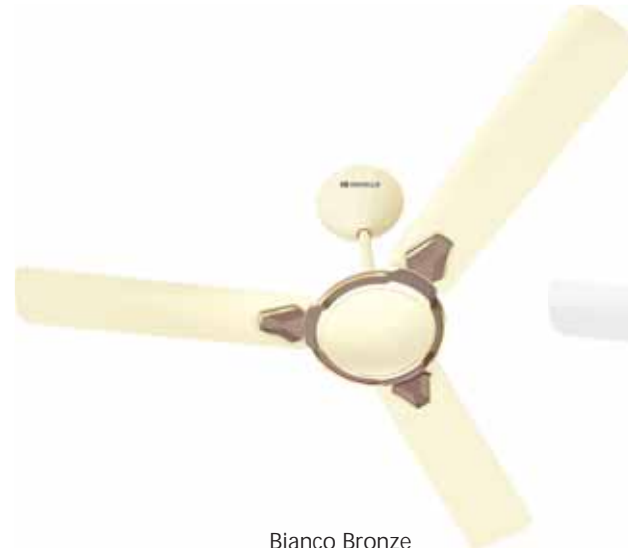

Equs

BLDC

Smoke Brown

RF remote control for all direction sensing

BLDC INVERTER TECHNOLOGY

- Modern Design with Energy Efficient BLDC motor
- Wider Blades for High Strength and Air Delivery

Bianco Bronze

White Maroon