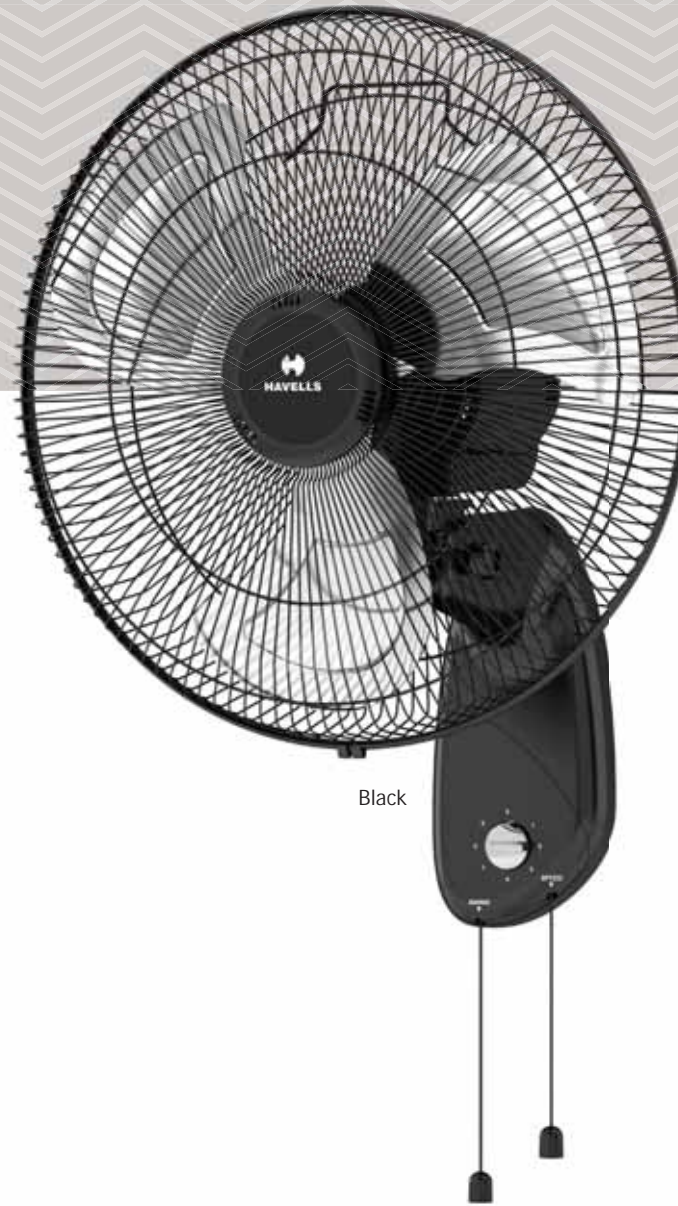

Black

- Wider oscillation
- Rust free Aluminium blades
- Powerful motor for high air delivery
- Pull cord control for speed & oscillation

STAR RATING	SWEEP	POWER INPUT	SPEED	AIR DELIVERY
NA	400 mm	55 W	1350 r/min	65 m³/min