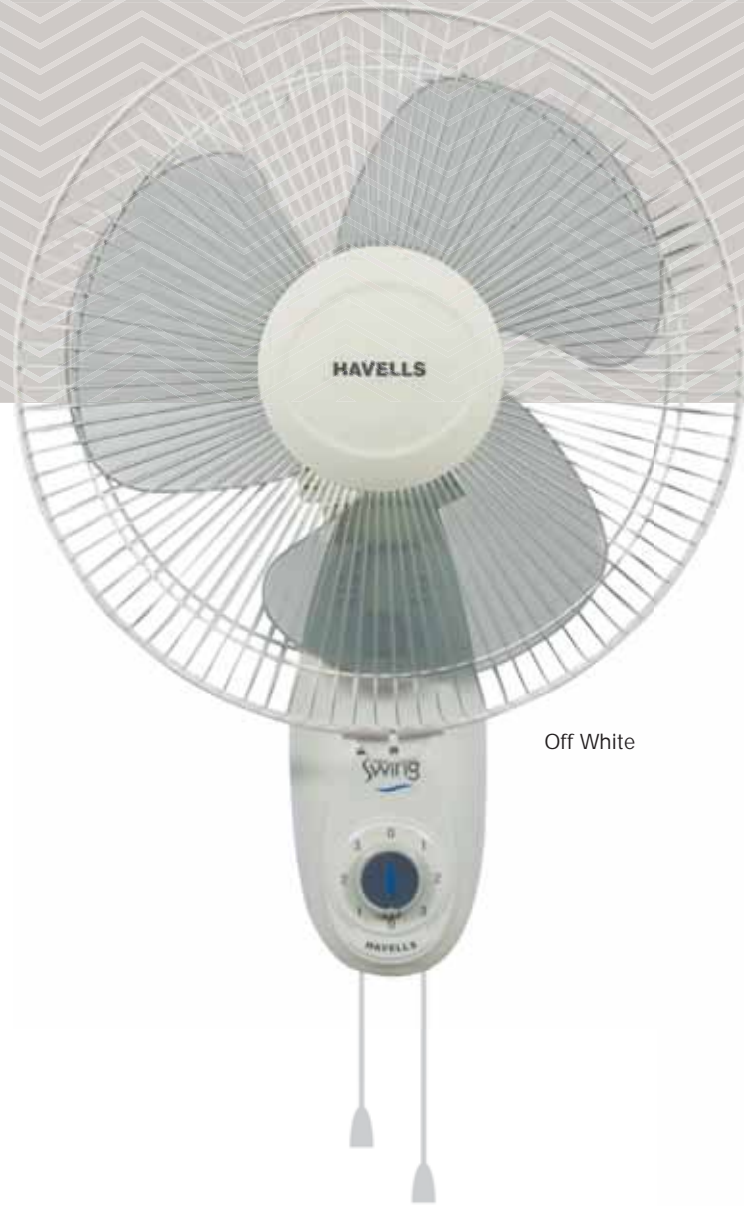

STAR RATING	SWEEP	POWER INPUT	SPEED	AIR DELIVERY
NA	300 mm	90 W	2000 r/min	65 m ³ /min
NA	400 mm	120 W	2100 r/min	95 m ³ /min

White

Swing

Pull cord for Speed & Oscillation

- Elegantly designed fan base
- Pull cord control for speed & oscillation On-Off
- Aerodynamically designed balanced blades