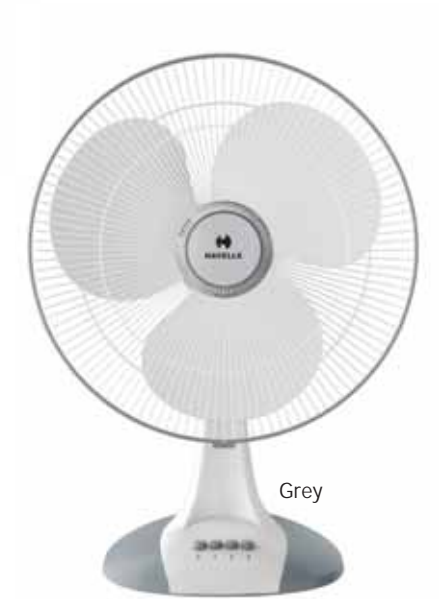

Grey

STAR RATING	SWEEP	POWER INPUT	SPEED	AIR DELIVERY
NA	400 mm	55 W	1350 r/min	65 m³/min