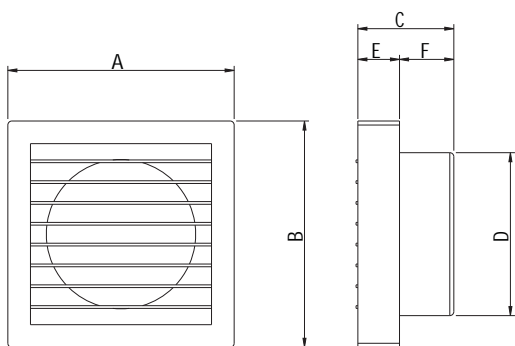

Sweep	A	B	C	D	E	F
150 mm	208 mm	208 mm	120 mm	146 mm	58 mm	62 mm

Sweep	Power Input	Speed	Air Delivery	Rated Voltage	Rated Frequency	Noise Level
150 mm	25 W	1760 r/min (RPM)	300 m³/h	220 V-240 V	50 Hz	45 dB

Note: Also available with thermally operated automatic shutter (DX-WT)