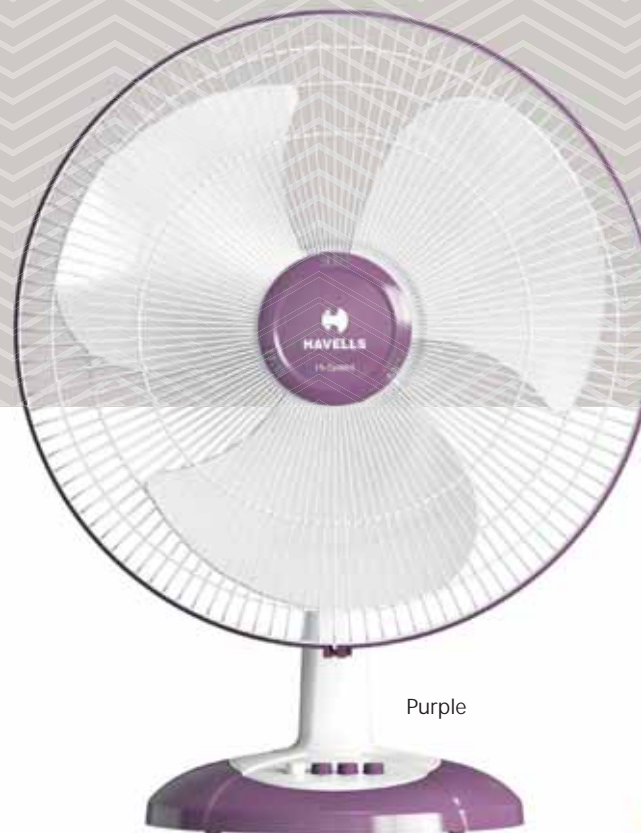

SWING LX HS

- High speed motor for better air delivery
- Smooth oscillation
- Superior low voltage performance

STAR RATING	SWEEP	POWER INPUT	SPEED	AIR DELIVERY
NA	400 mm	120 W	2100 r/min	95 m³/min

Purple