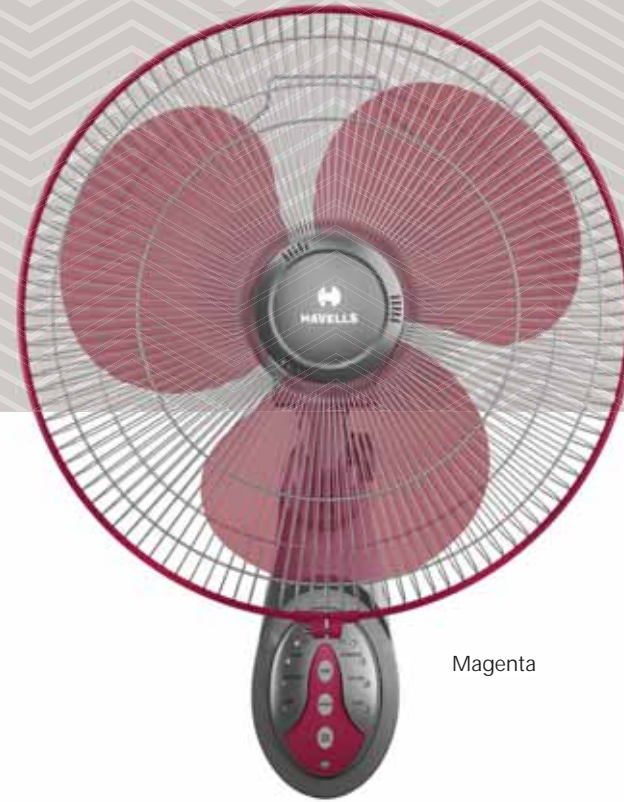

STAR RATING	SWEEP	POWER INPUT	SPEED	AIR DELIVERY
NA	400 mm	55 W	1350 r/min	65 m ³ /min

Brown Black

Blue Grey

Dusty Rose White

Platina bl dc

Magenta

BLDC INVERTER
TECHNOLOGY

- Sturdy and well built design
- High performance motor for better air delivery
- Smooth oscillation
- Aerodynamically designed & balanced heavy duty PP blades