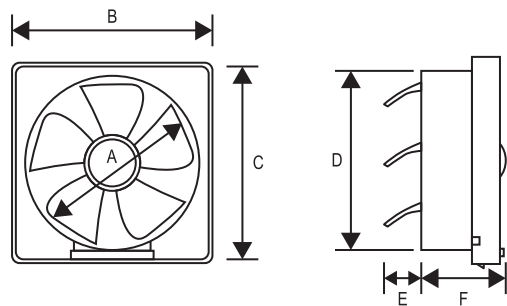

Sweep	A	B	C	D	E	F
150 mm	150 mm	244 mm	212 mm	191 mm	65 mm	125 mm
200 mm	200 mm	294 mm	262 mm	241 mm	70 mm	101 mm
250 mm	250 mm	344 mm	312 mm	291 mm	69 mm	115 mm

Sweep	Power Input	Speed	Air Delivery	Rated Voltage	Rated Frequency	Noise Level
150 mm	24 W	1370 r/min (RPM)	270 m³/h	220 V-240 V	50 Hz	40 dB
200 mm	28 W	1350 r/min (RPM)	500 m³/h	220 V-240 V	50 Hz	45 dB
250 mm	36 W	1300 r/min (RPM)	800 m³/h	220 V-240 V	50 Hz	48 dB