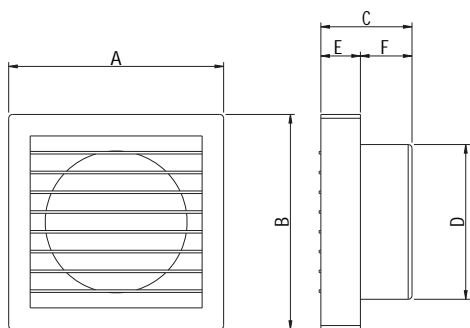

DXW CELSO

- Modern looks and sleek design for easy fitting
- Ideal for mounting on glass
- Pull cord for fan switch on-off and shutter open-close
- Shutter to prevent entry of insects, pest and rodents