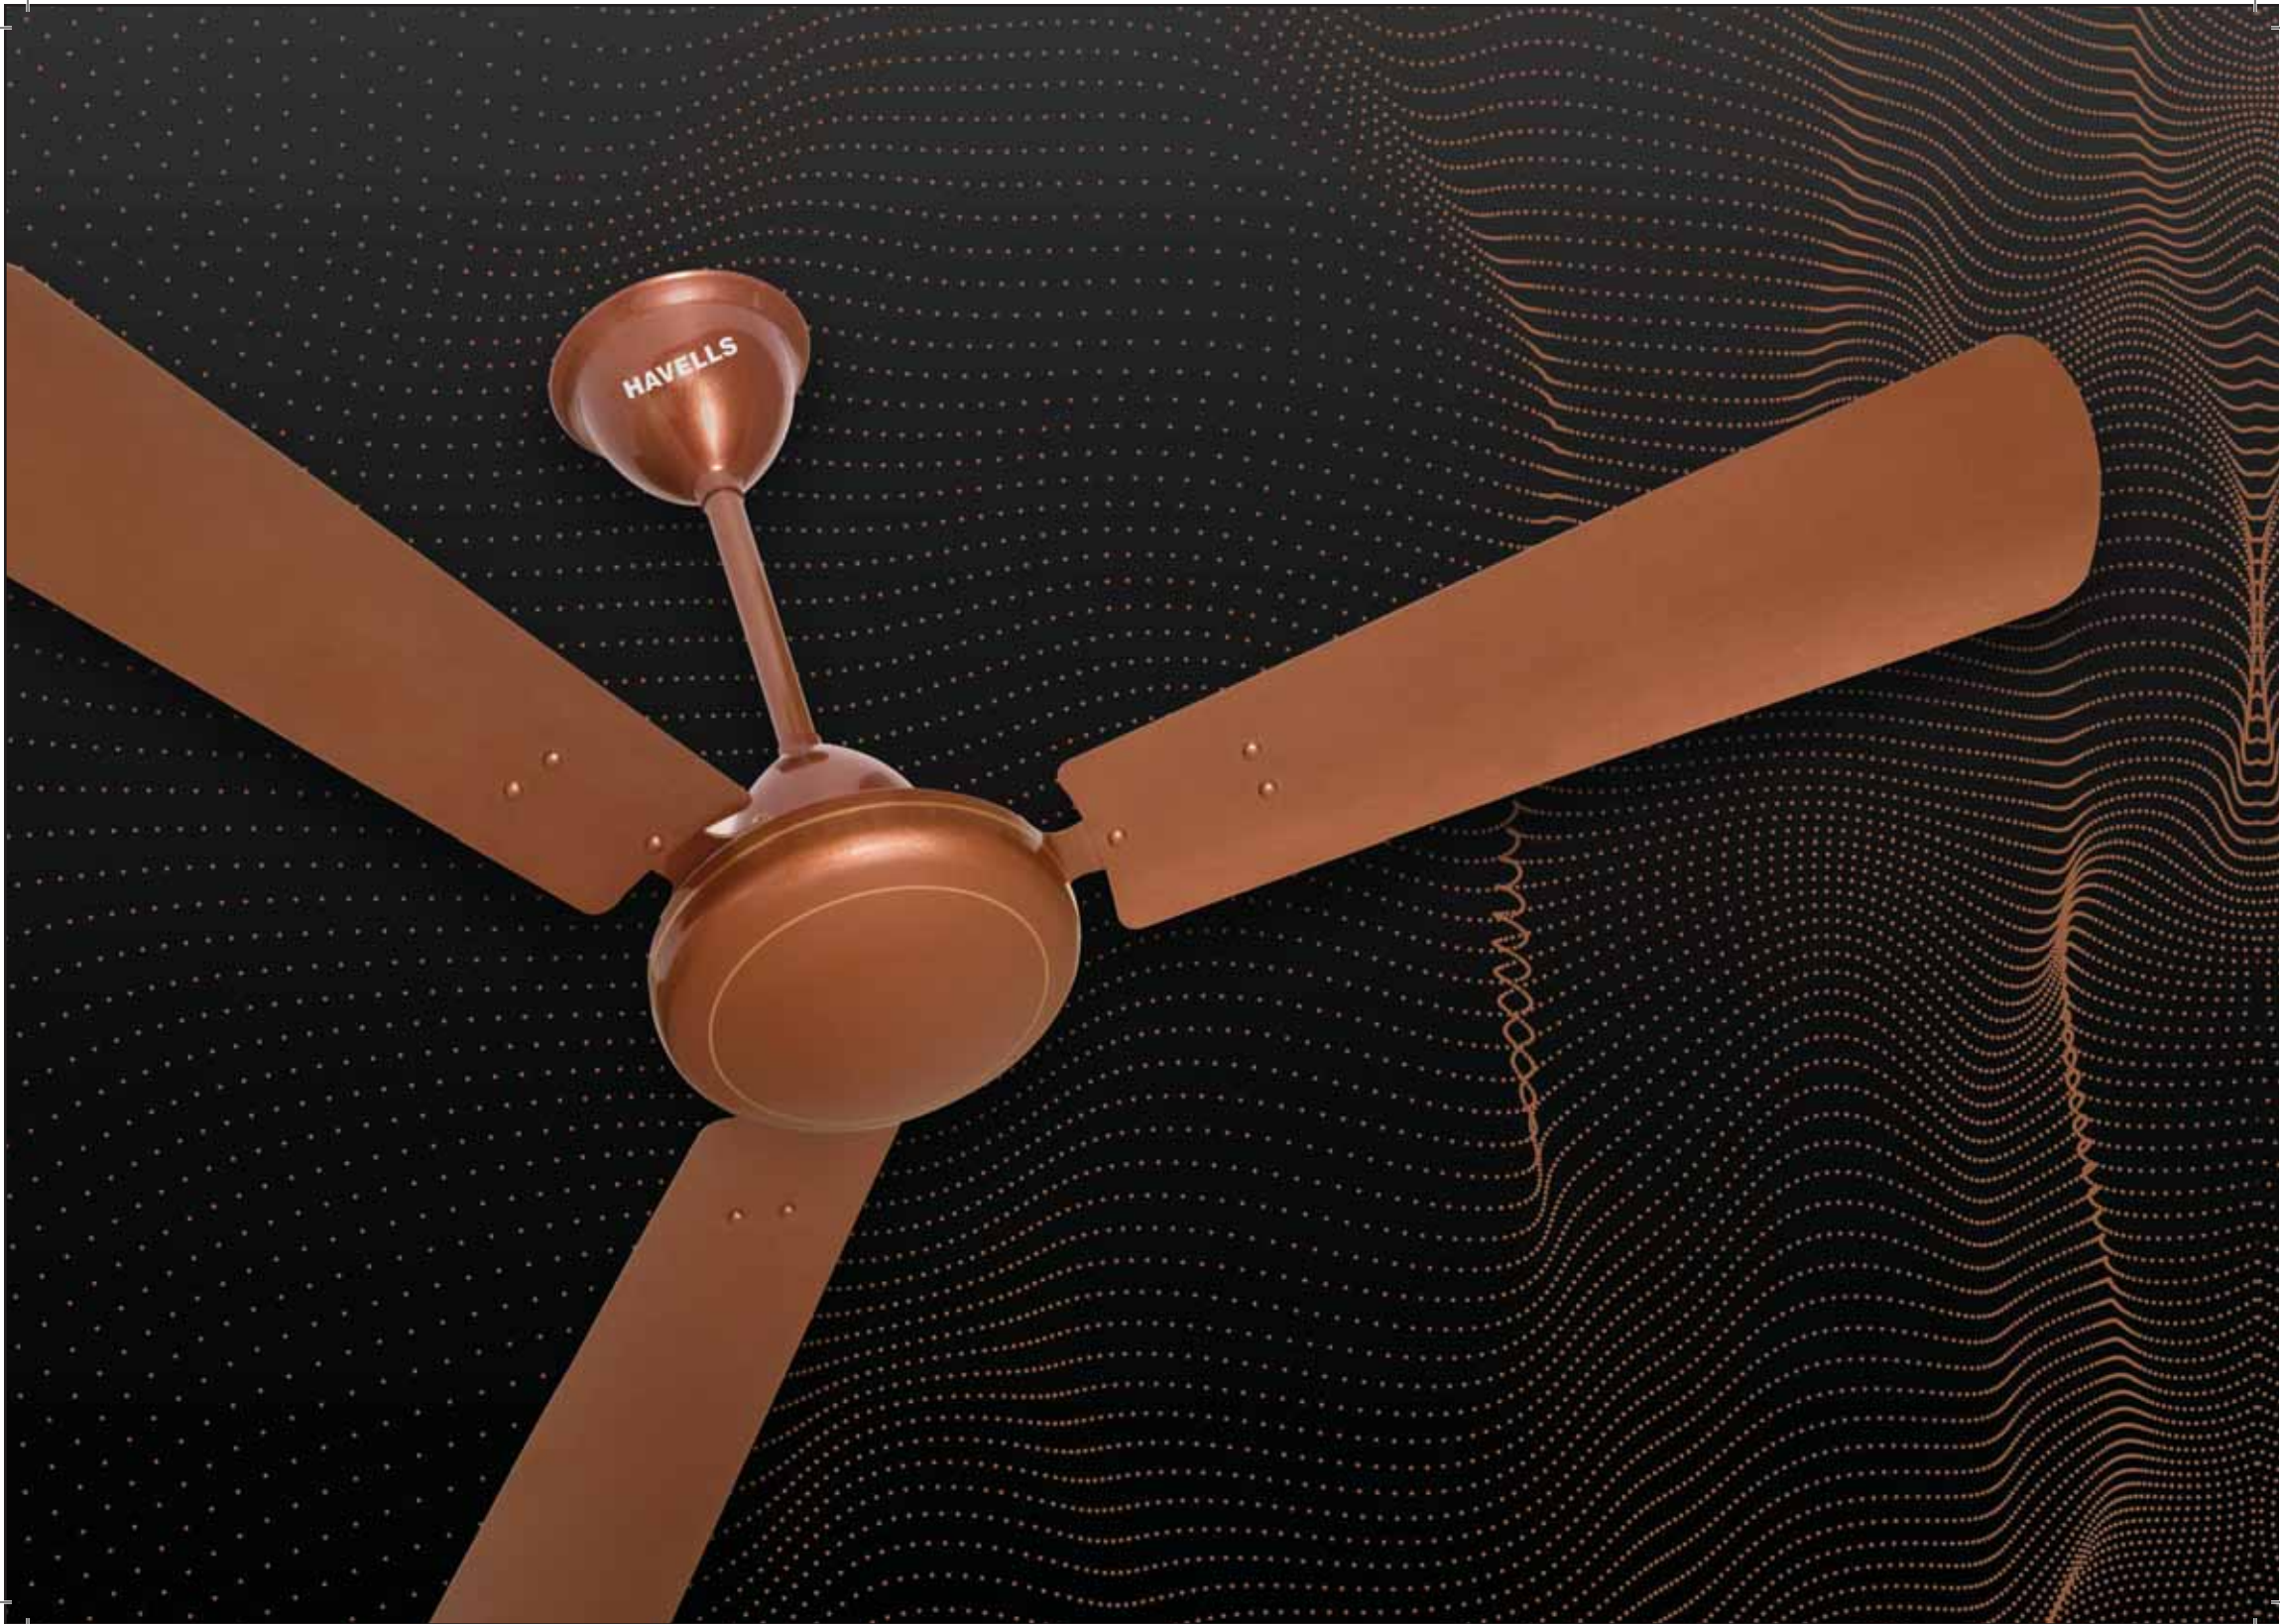

White

Bianco

Smoke Brown

STAR RATING	SWEEP	POWER INPUT	SPEED	AIR DELIVERY
	1200 mm	56 W	380 r/min	225 m ³ /min

LOOK UP TO
**REGULAR
FANS**

REGULAR

SS 390 Metallic ES

- Wider Tip Blade for Effective Air Circulation
- Aerodynamic Designed blades for High Air Delivery