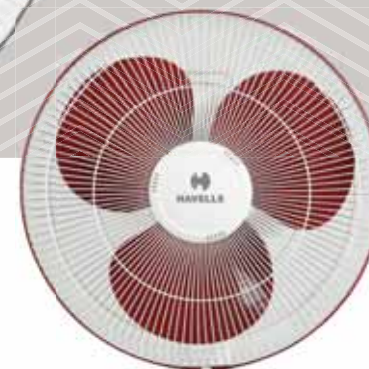

Accelero NS

- Elegant looks
- Sturdy base for more stability

STAR RATING	SWEEP	POWER INPUT	SPEED	AIR DELIVERY
NA	400 mm	55 W	1350 r/min	65 m³/min

White Grey