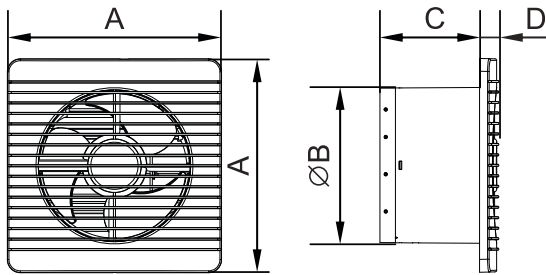

Ventilair BLDC

- Easy installation on glass window & wood panels
- Powerful air suction for clean and odorless air
- Mosquito net to avoid entry of insects
- Very low noise