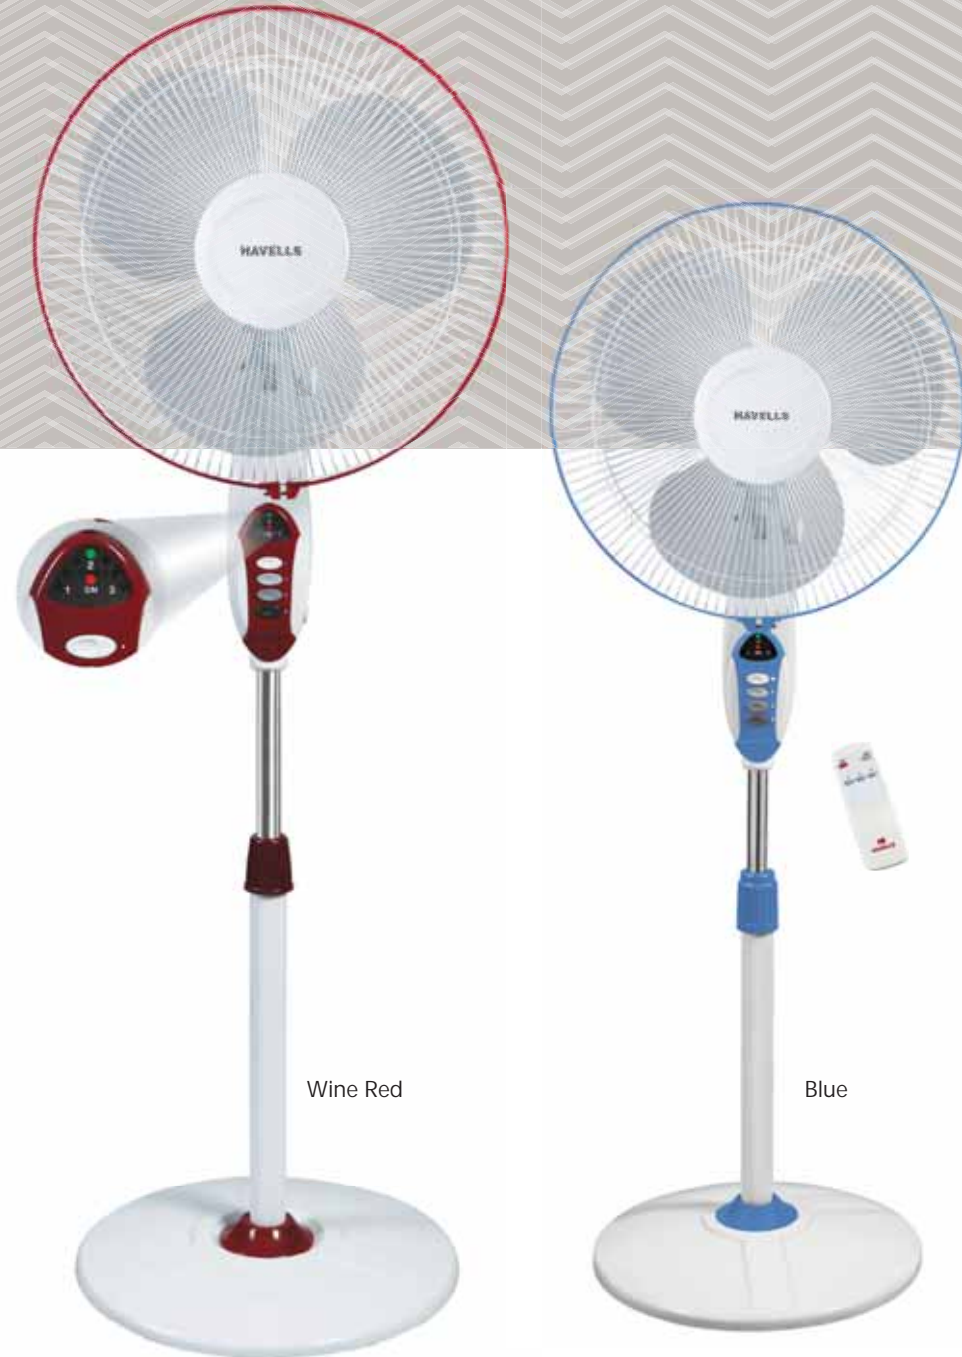

White Yellow

Wine Red

Blue

Sprint LED

- Heavy base for stability
- LED indicator lights
- Available in two attractive color combinations

Model also available without remote.

STAR RATING	SWEEP	POWER INPUT	SPEED	AIR DELIVERY
NA	400 mm	55 W	1350 r/min	65 m ³ /min