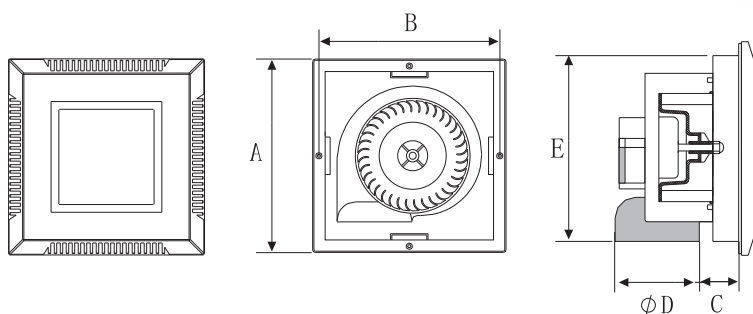

Sweep	A	B	C	D	E
130 mm	264 mm	242 mm	33.5 mm	97 mm	228 mm

Sweep	Power Input	Speed	Air Delivery	Rated Voltage	Rated Frequency	Noise Level
130 mm	24 W	1200 r/min (RPM)	150 m³/h	220 V-240 V	50 Hz	42 dB