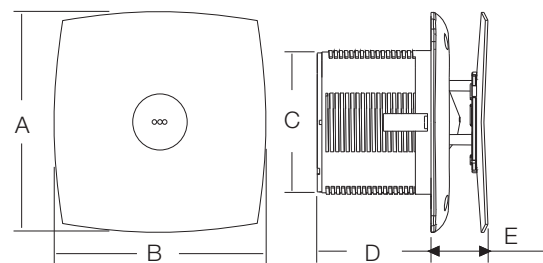

Sweep	A	B	C	D	E
100 mm	150 mm	150 mm	98 mm	89.5 mm	31 mm
150 mm	194 mm	194 mm	148 mm	124 mm	38 mm

Sweep	Power Input	Speed	Air Delivery	Rated Voltage	Rated Frequency	Noise Level
100 mm	15 W	2500 r/min (RPM)	98 m³/h	220 V-240 V	50 Hz	38 dB
150 mm	25 W	2200 r/min (RPM)	320 m³/h	220 V-240 V	50 Hz	42 dB