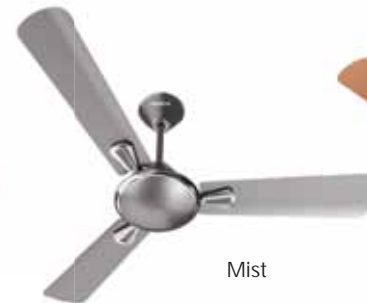

Festiva ES

- Dust Resistant with metallic paint finish
- Decorative Trims on Blade & Canopy
- Robust motor with large diameter

STAR RATING	SWEEP	POWER INPUT	SPEED	AIR DELIVERY
	1200 mm	55 W	390 r/min	230 m³/min