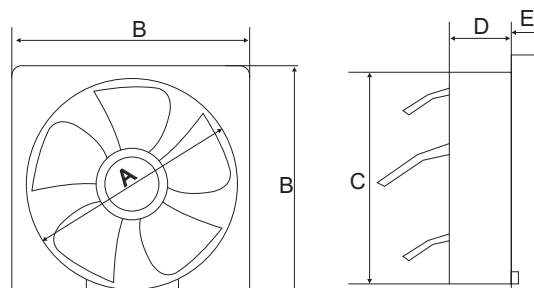

Sweep	A	B	C	D	E
150 mm	150 mm	241 mm	172 mm	73 mm	50 mm
200 mm	200 mm	298 mm	240 mm	90 mm	40 mm

Sweep	Power Input	Speed	Air Delivery	Rated Voltage	Rated Frequency	Noise Level
150 mm	30 W	2300 r/min (RPM)	600 m³/h	220 V-240 V	50 Hz	60 dB
200 mm	65 W	2000 r/min (RPM)	850 m³/h	220 V-240 V	50 Hz	60 dB