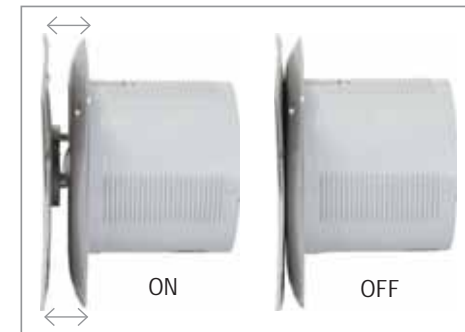

Sweep	A	B	C	D	E
100 mm	150 mm	150 mm	98 mm	89.5 mm	31 mm
150 mm	194 mm	194 mm	148 mm	124 mm	38 mm

Sweep	Power Input	Speed	Air Delivery	Rated Voltage	Rated Frequency	Noise Level
100 mm	15 W	2500 r/min (RPM)	98 m³/h	220 V-240 V	50 Hz	38 dB
150 mm	25 W	2200 r/min (RPM)	320 m³/h	220 V-240 V	50 Hz	42 dB