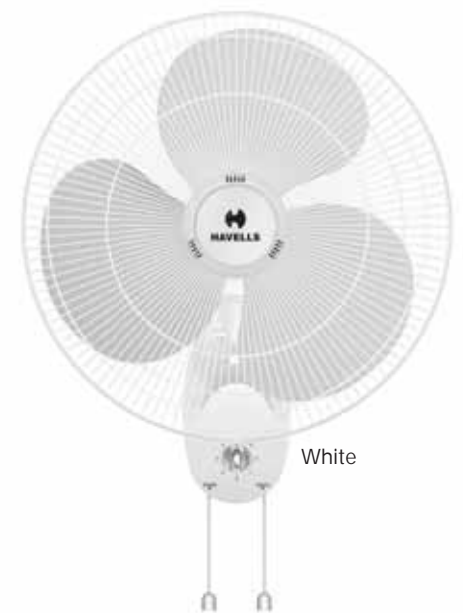

White

STAR RATING	SWEEP	POWER INPUT	SPEED	AIR DELIVERY
NA	400 mm	55 W	1350 r/min	65 m³/min