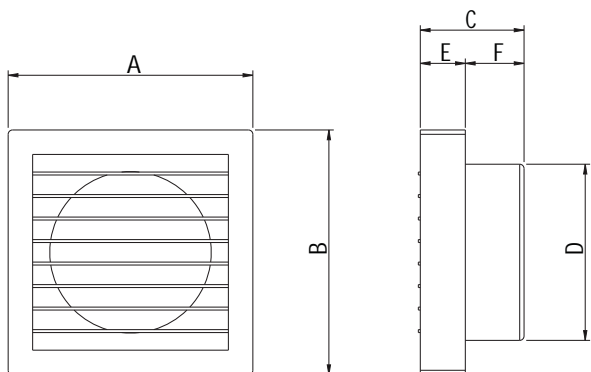

VENTILAIR DXW

- Modern design, fashionable & elegant look
- Ideal for mounting on glass window & wood panels

Sweep	A	B	C	D	E	F
100 mm	150 mm	150 mm	81 mm	97 mm	35 mm	46 mm
150 mm	208 mm	208 mm	106 mm	146 mm	46 mm	60 mm