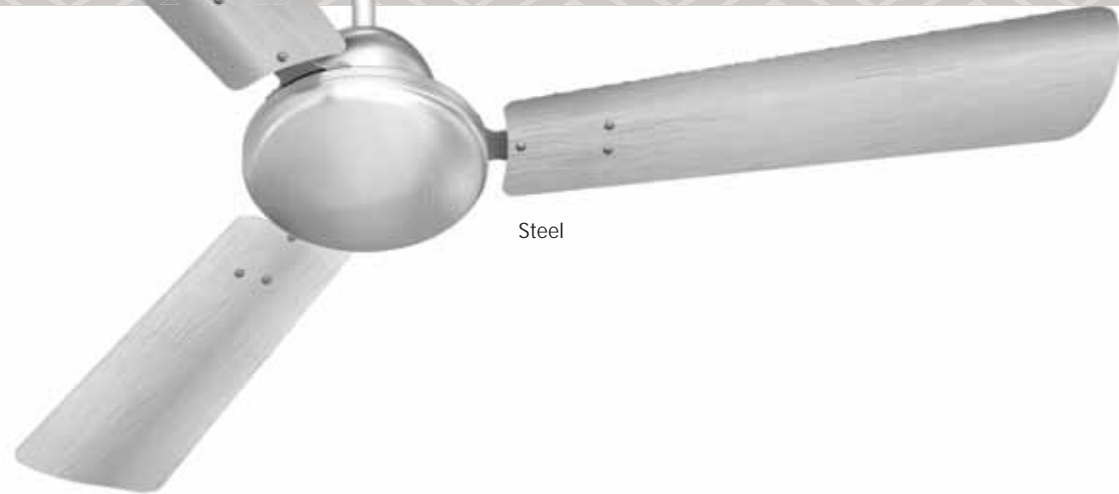

Steel

- Premium Rust-Free Stainless Steel
- Wider Blades for High Air Delivery

STAR RATING	SWEEP	POWER INPUT	SPEED	AIR DELIVERY
	1200 mm	52 W	350 r/min	215 m³/min