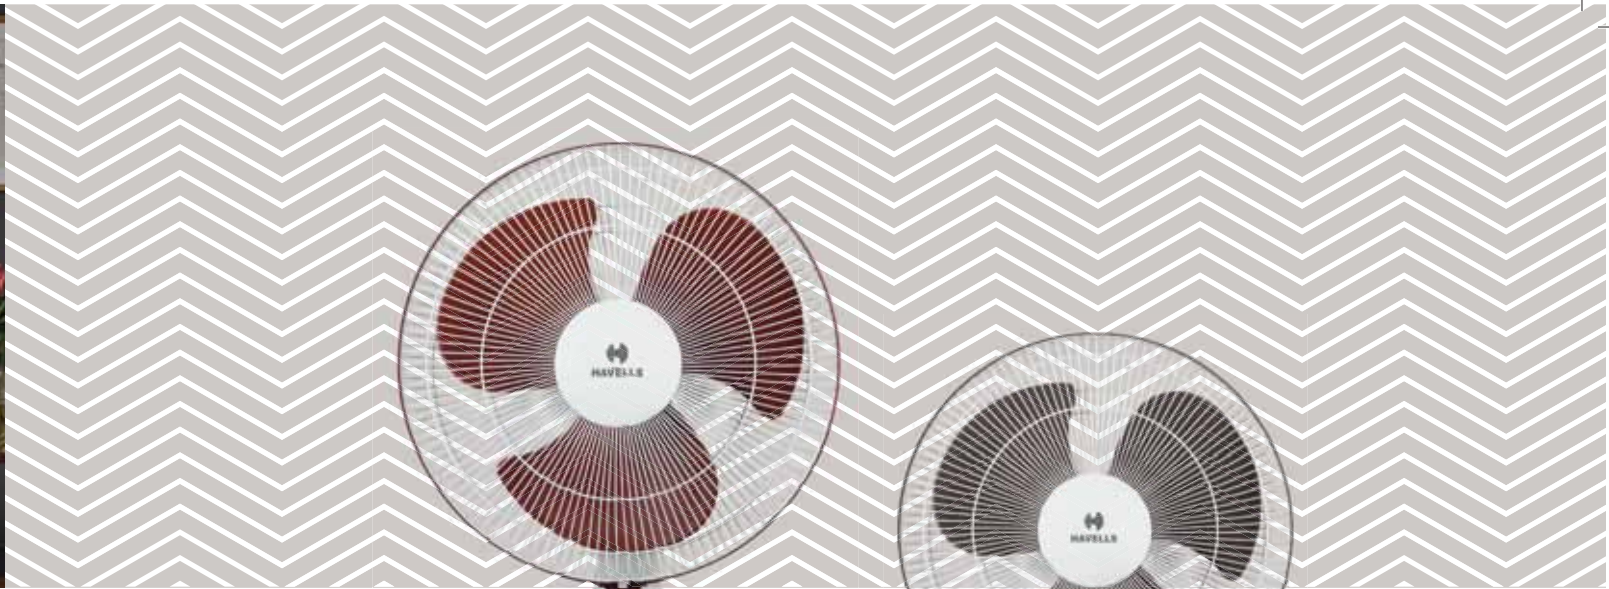

Accelero HS

- Elegant looks
- Sturdy base for more stability