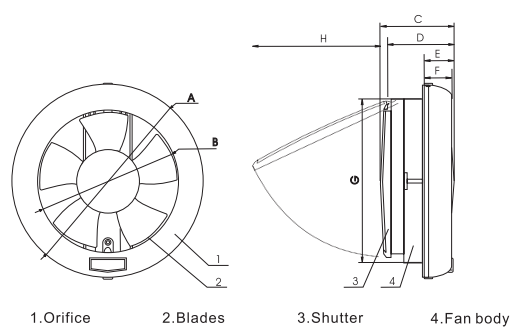

Sweep	A	B	C	D	E	F	G	H
150 mm	210 mm	150 mm	80 mm	72 mm	35 mm	32 mm	180 mm	142 mm

Sweep	Power Input	Speed	Air Delivery	Rated Voltage	Rated Frequency	Noise Level
150 mm	25 W	1800 r/min (RPM)	300 m³/h	220 V-240 V	50 Hz	45 dB