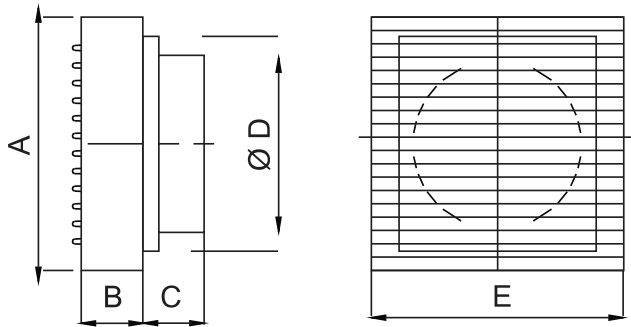

VENTILAIR LX

- Modern design, fashionable and elegant look
- Ideal for mounting on glass window and wooden panels