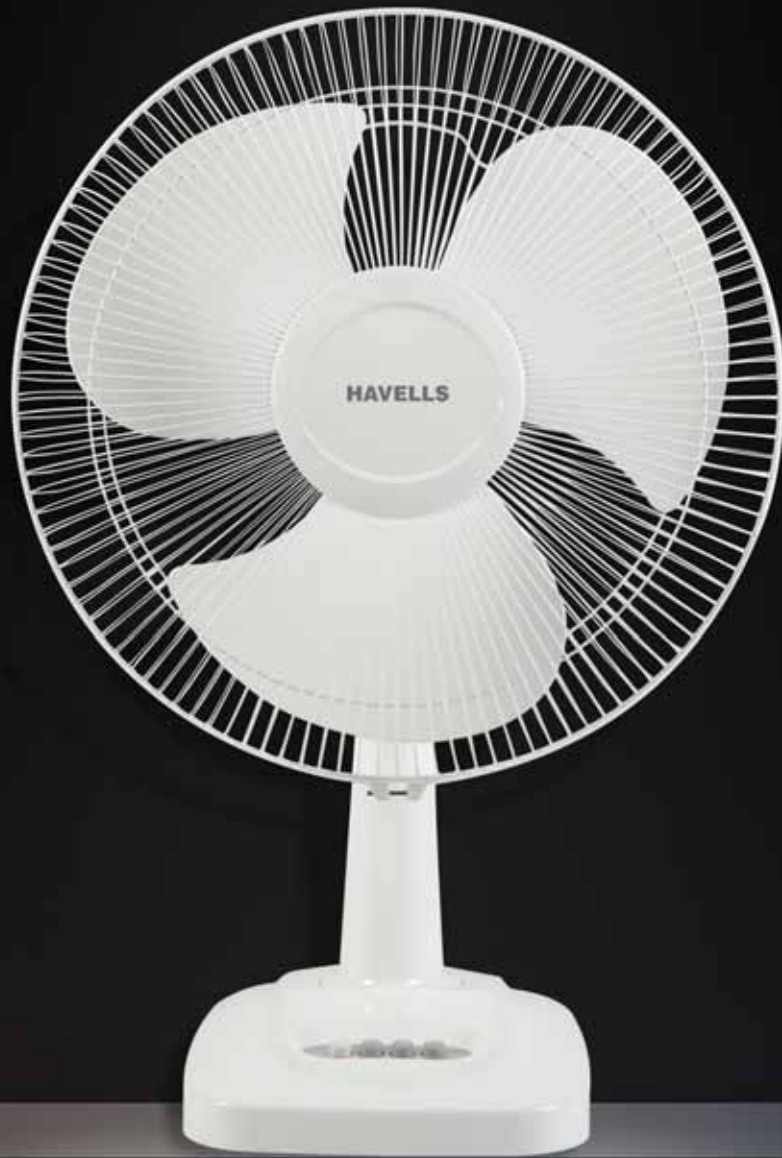

LOOK UP TO
**TABLE
FANS**

TABLE