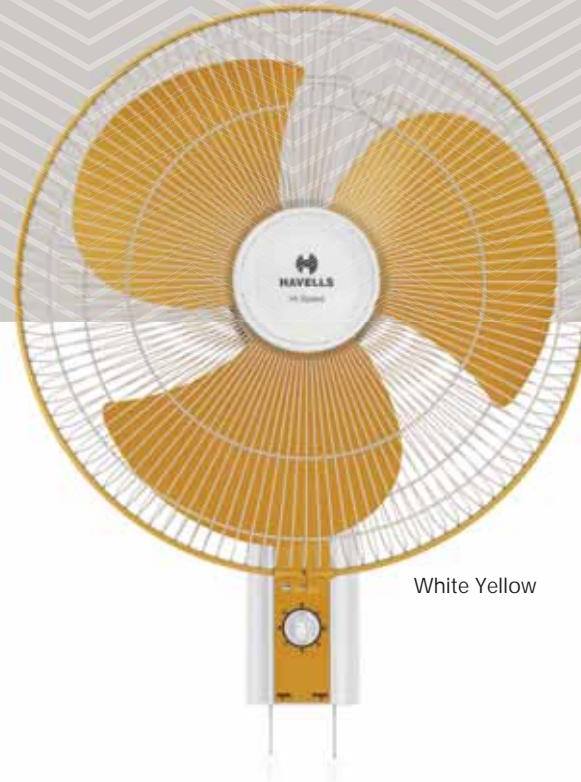

MARVEL WIND HS

Double Ball Bearing

Pull cord for Speed & Oscillation

HIGH SPEED

THERMAL OVERLOAD PROTECTED MOTORS

100% COPPER WIRE WINDING MOTOR

- High performance motor for better air delivery
- Smooth oscillation
- Aerodynamically designed & balanced heavy duty PP blades

White Yellow

White Blue

STAR RATING	SWEEP	POWER INPUT	SPEED	AIR DELIVERY
NA	400 mm	120 W	2100 r/min	95 m ³ /min

White

Airball-hs

Double Ball Bearing

Pull cord for Speed & Oscillation

- Smooth oscillation
- Aerodynamically designed & balanced propeller type blades