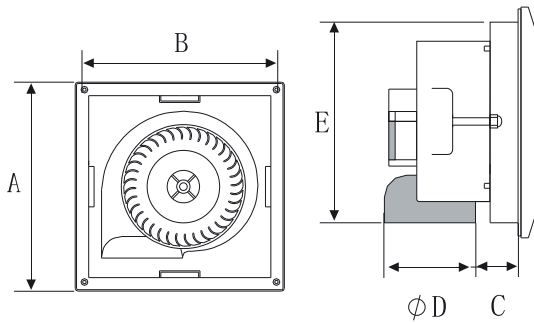

Sweep	A	B	C	D	E
100 mm	235 mm	213 mm	30 mm	95 mm	200 mm

Sweep	Power Input	Speed	Air Delivery	Rated Voltage	Rated Frequency	Noise Level
100 mm	26 W	1400 r/min (RPM)	74 m³/h	220 V-240 V	50 Hz	45 dB