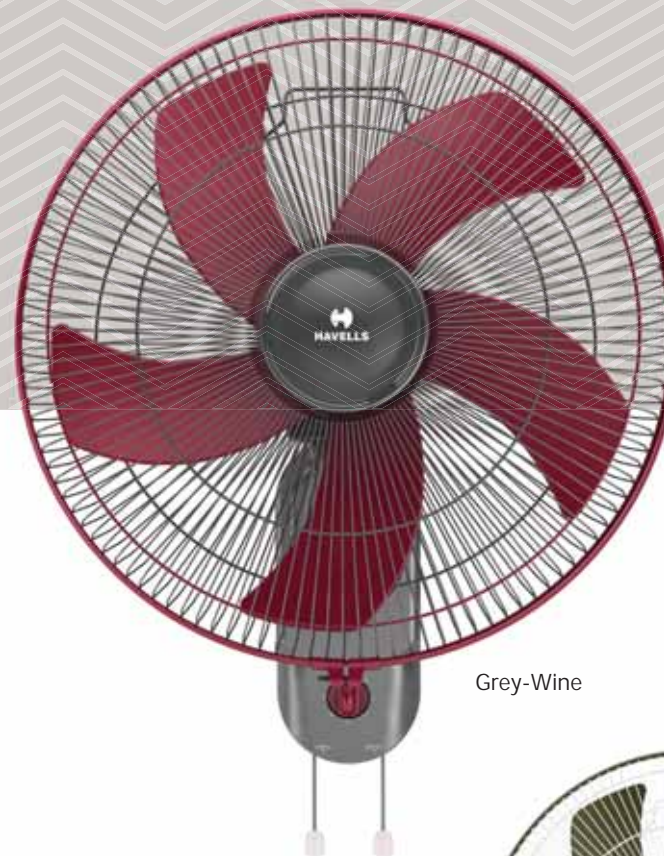

Model is available with High and Normal Speed Variant.

Red

Grey

PENTAFORCE

- Smooth oscillation
- Aerodynamically designed & balanced propeller type blades

STAR RATING	SWEEP	POWER INPUT	SPEED	AIR DELIVERY
NA	400 mm	62 W	1350 r/min	65 m ³ /min