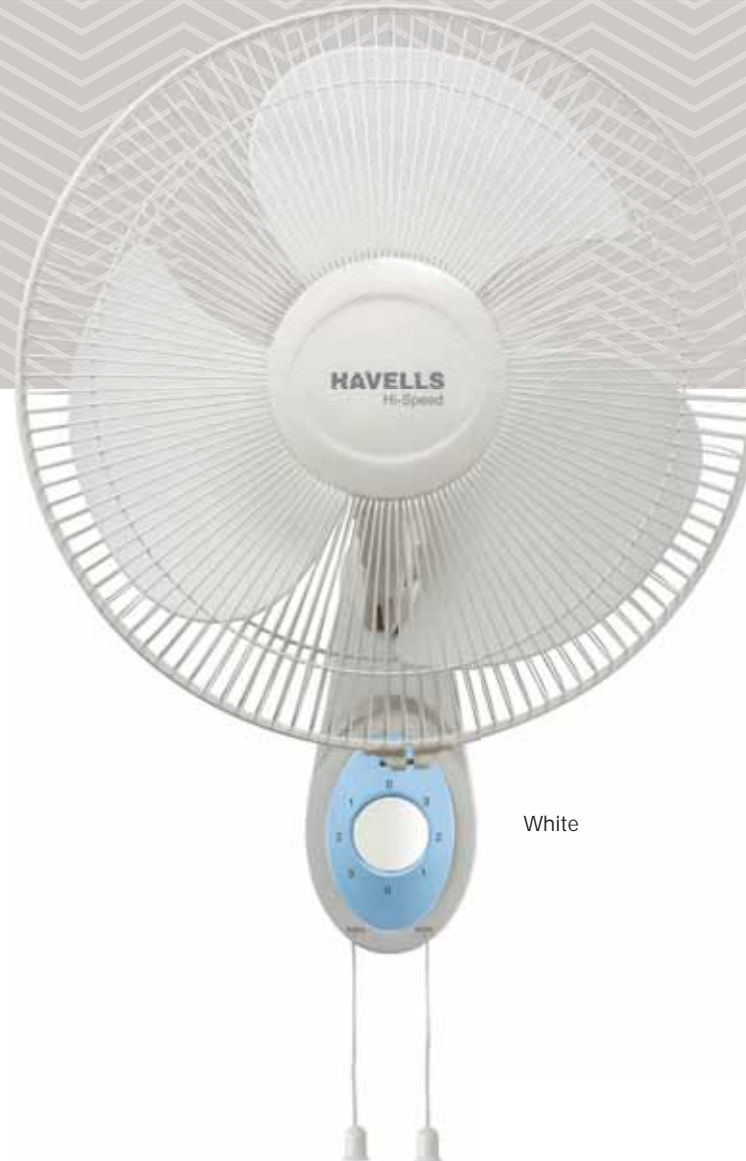

- Smooth oscillation
- Aerodynamically designed balanced heavy duty PP blade

White

STAR RATING	SWEEP	POWER INPUT	SPEED	AIR DELIVERY
NA	400 mm	120 W	2100 r/min	95 m ³ /min

Platina

Pull cord for Speed & Oscillation