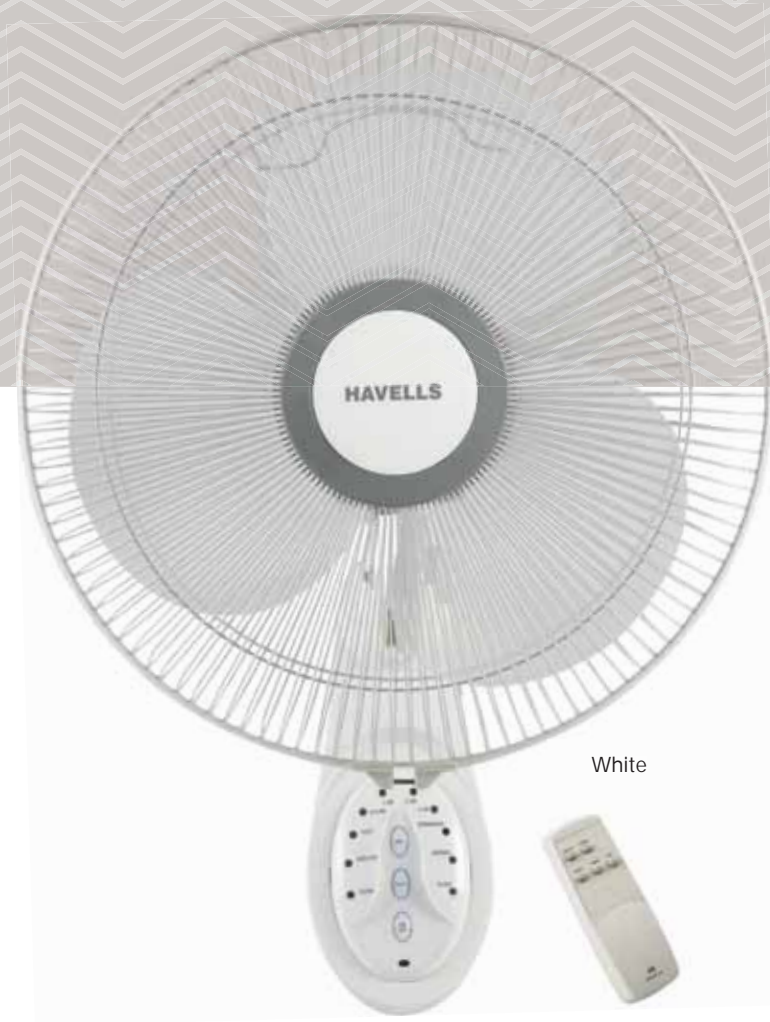

STAR RATING	SWEEP	POWER INPUT	SPEED	AIR DELIVERY
	400 mm	28 W	1350 r/min	65 m ³ /min

Yellow

Blue

Platina Remote

- Smooth oscillation with synchronous motor
- I.R. remote control
- High performance motor
- Aerodynamically designed & balanced heavy duty PP blades