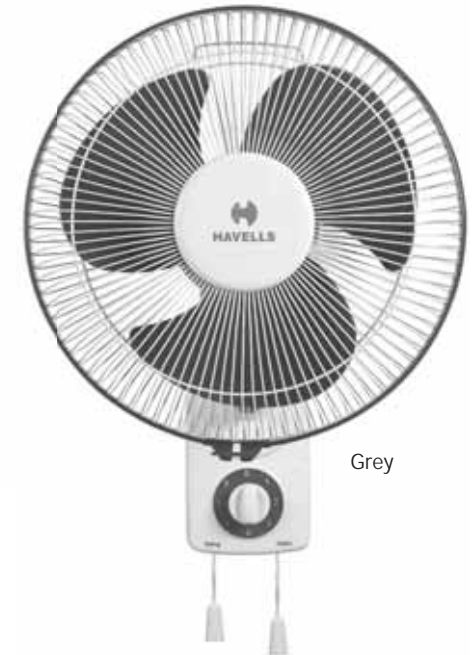

Accelero - hs / ns

Pull cord for Speed & Oscillation

- Smooth oscillation
- Pull cord for 3-speed control

STAR RATING	SWEEP	Variant	POWER INPUT	SPEED	AIR DELIVERY
NA	300 mm	High Speed	90 W	2000 r/min	65 m³/min
NA	400 mm	High Speed	120 W	2100 r/min	95 m³/min
NA	300 mm	Normal Speed	50 W	1350 r/min	55 m³/min
NA	400 mm	Normal Speed	55 W	1350 r/min	65 m³/min

Model is available with High and Normal Speed Variant.

Grey