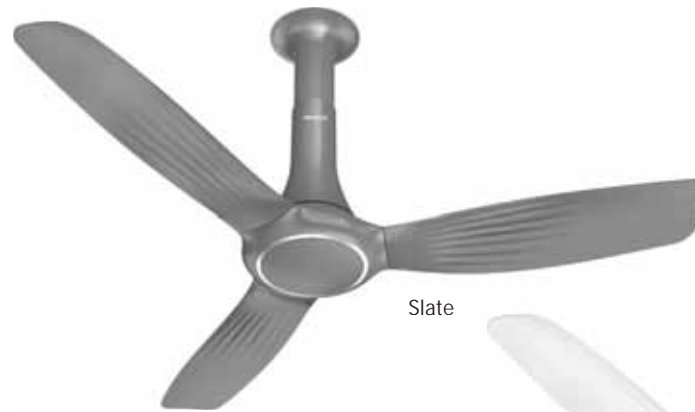

Inox

BLDC

RF remote control for all direction sensing

Low Noise

Free Installation

ABS ribbed blades for high strength

- Aerodynamic blades for Superior Air Delivery
- Dust Resistant coating on the blades

Slate

STAR RATING	SWEEP	POWER INPUT	SPEED	AIR DELIVERY
	1200 mm	38 W	280 r/min	245 m3/min