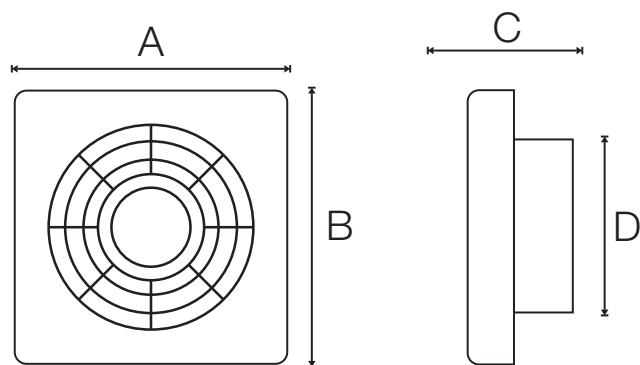

VENTILAIR DXZ NEO

- Easy installation on glass / window panels
- High quality plastic, resistant to colour change
- Elegant front grill
- Also available in black color

Sweep	A	B	C	D
150 mm	165 m m	165 mm	115 mm	68 mm