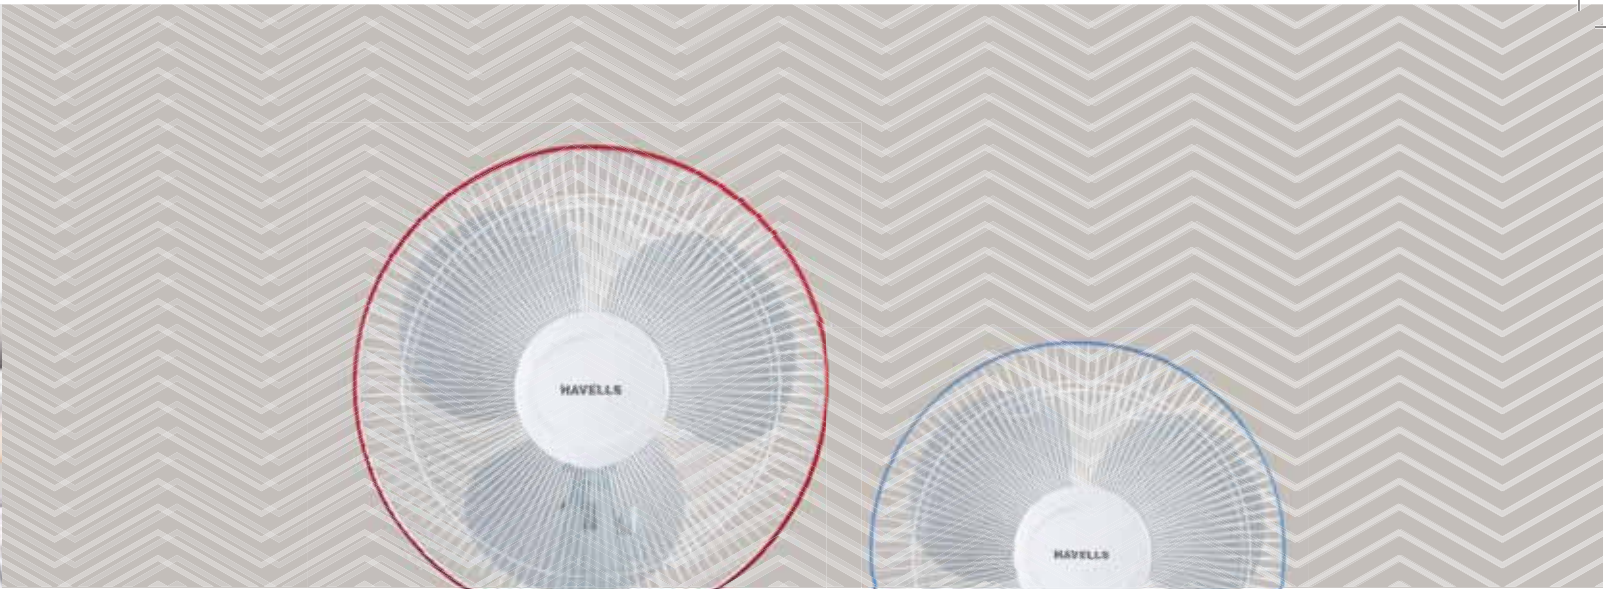

Sprint LED

- Heavy base for stability
- LED indicator lights
- Available in two attractive color combinations

Model also available without remote.

STAR RATING	SWEEP	POWER INPUT	SPEED	AIR DELIVERY
NA	400 mm	55 W	1350 r/min	65 m³/min