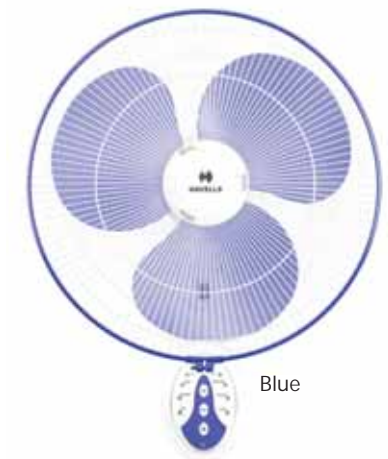

Yellow

Blue