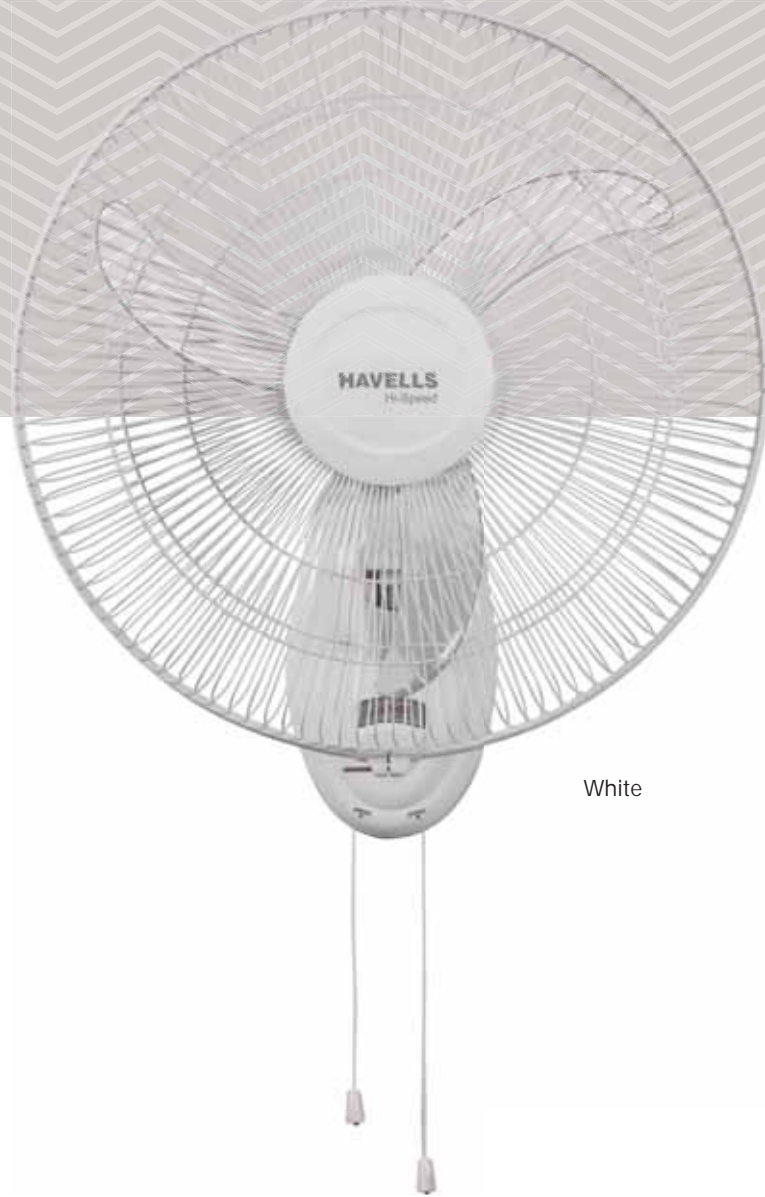

White

Airball-hs

- Smooth oscillation
- Aerodynamically designed & balanced propeller type blades

STAR RATING	SWEEP	POWER INPUT	SPEED	AIR DELIVERY
NA	450 mm	110 W	1750 r/min	100 m³/min