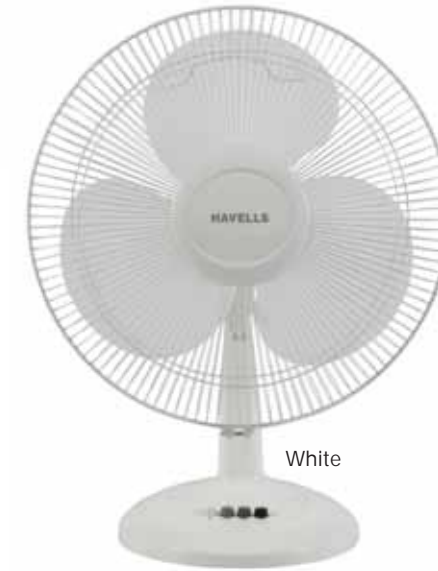

White

- Smooth oscillation
- Pivot arrangement for tilting & oscillation
- Aerodynamically designed & balanced PP blades

STAR RATING	SWEEP	POWER INPUT	SPEED	AIR DELIVERY
NA	400 mm	55 W	1350 r/min	65 m³/min