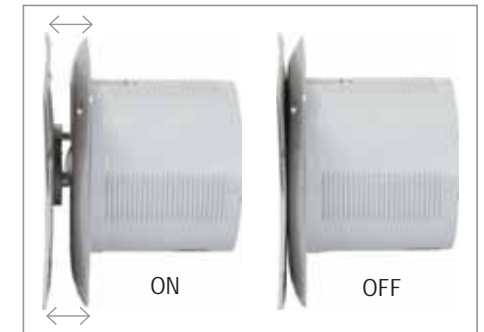

Sweep	A	B	C	D	E
100 mm	150 mm	150 mm	98 mm	89.5 mm	31 mm
150 mm	194 mm	194 mm	148 mm	124 mm	38 mm

Sweep	Power Input	Speed	Air Delivery	Rated Voltage	Rated Frequency	Noise Level
100 mm	15 W	2500 r/min (RPM)	98 m³/h	220 V-240 V	50 Hz	38 dB
150 mm	25 W	2200 r/min (RPM)	320 m³/h	220 V-240 V	50 Hz	42 dB