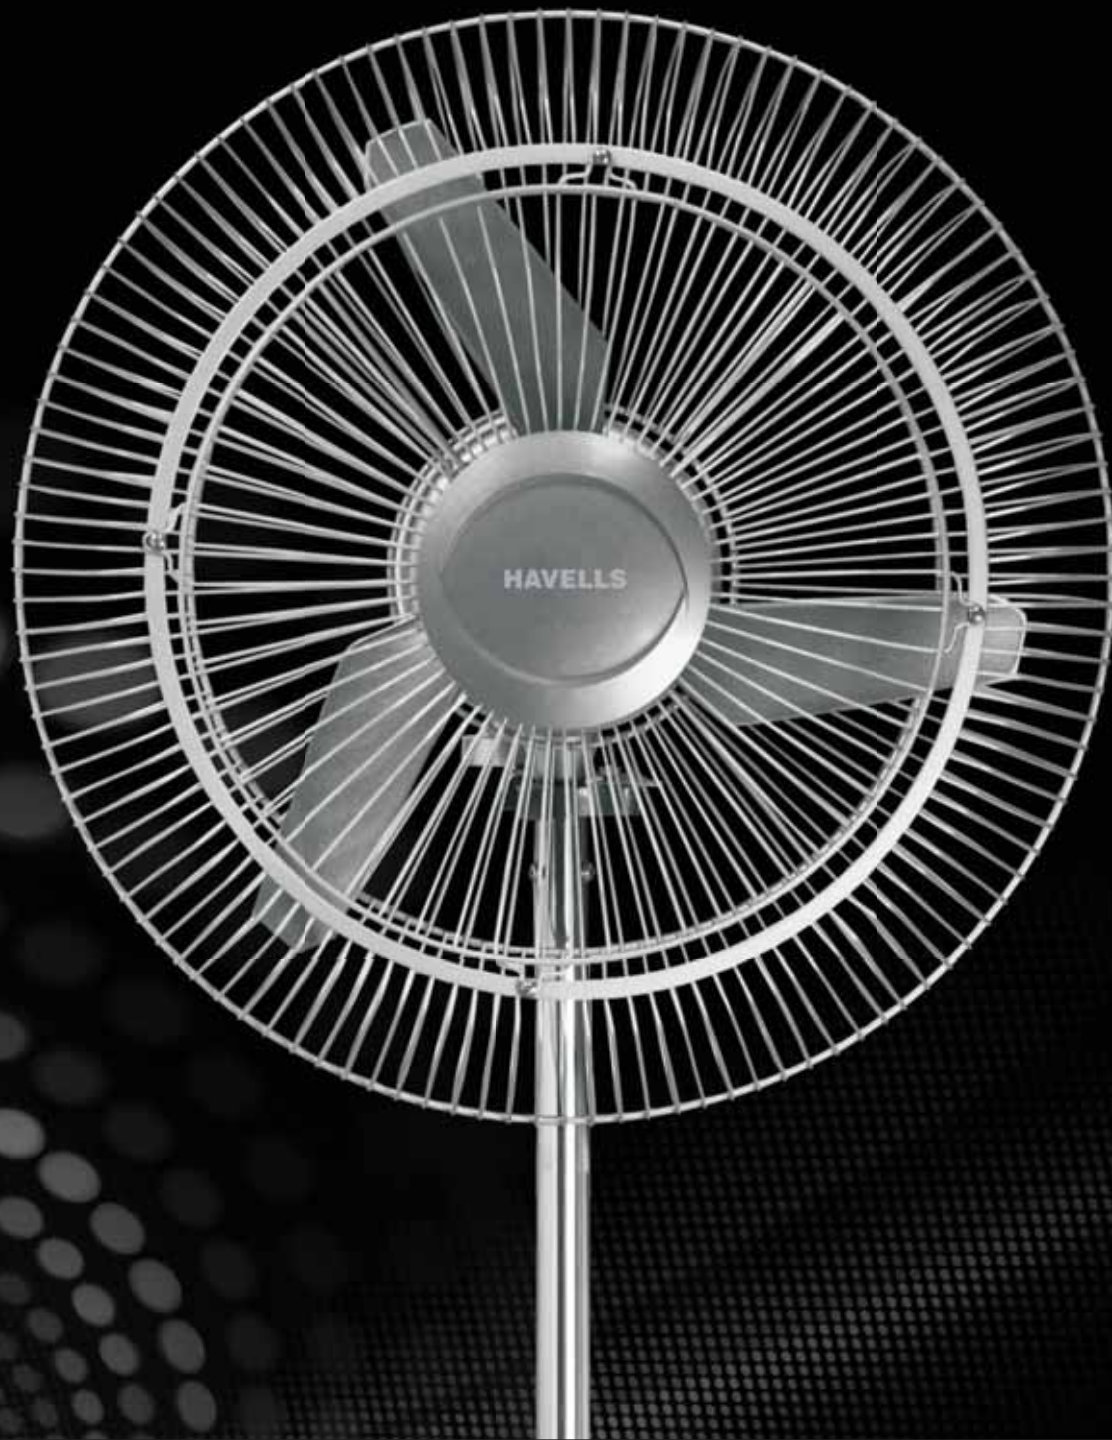

Ventilair DS HS

REVERSIBLE

- Specially designed metal blades
- Powder coated for long lasting finish
- Sturdy steel bird guard

Sweep	Power Input	Speed	Air Delivery	Rated Voltage	Rated Frequency	Noise Level
230 mm	65W	2300 r/min (RPM)	1050 m ³ h	220 V - 240 V	50 Hz	68 dB
300 mm	75 W	2300 r/min (RPM)	1533 m ³ h	220 V - 240 V	50 Hz	70 dB