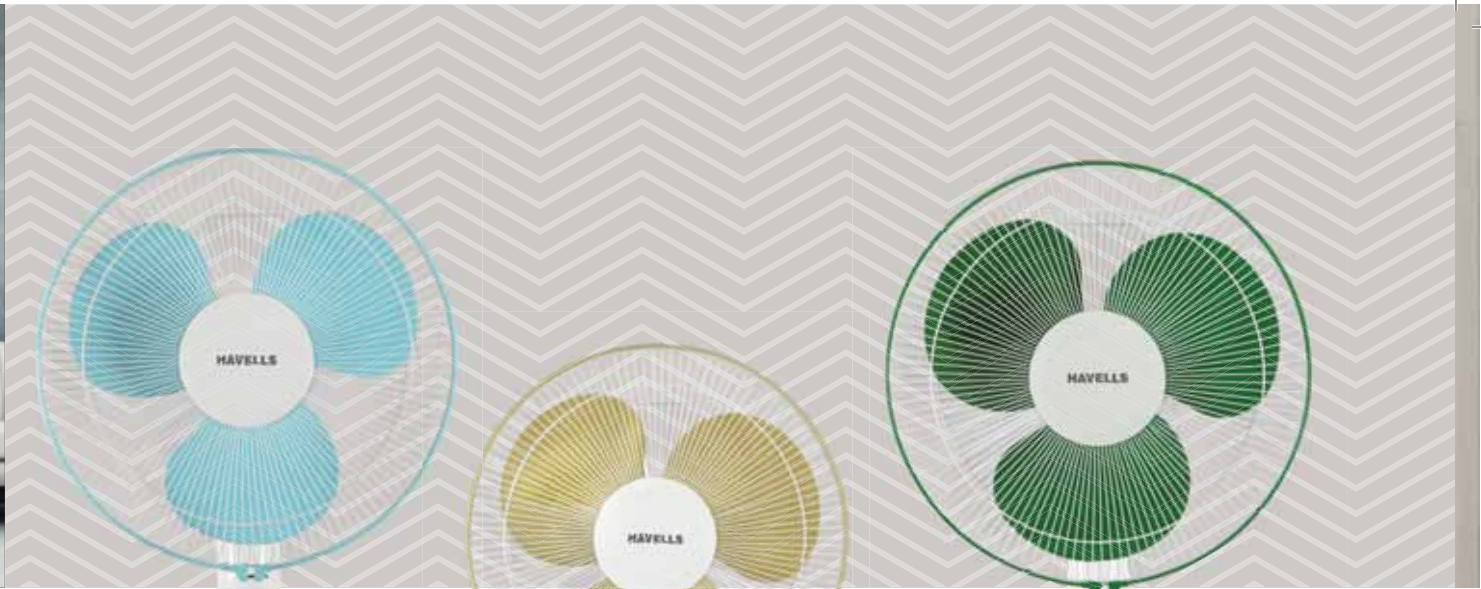

Trendy

- Elegantly designed switch box
- Higher air delivery
- Available in attractive colour combinations

STAR RATING	SWEEP	POWER INPUT	SPEED	AIR DELIVERY
NA	400 mm	55 W	1350 r/min	65 m ³ /min

Blue White