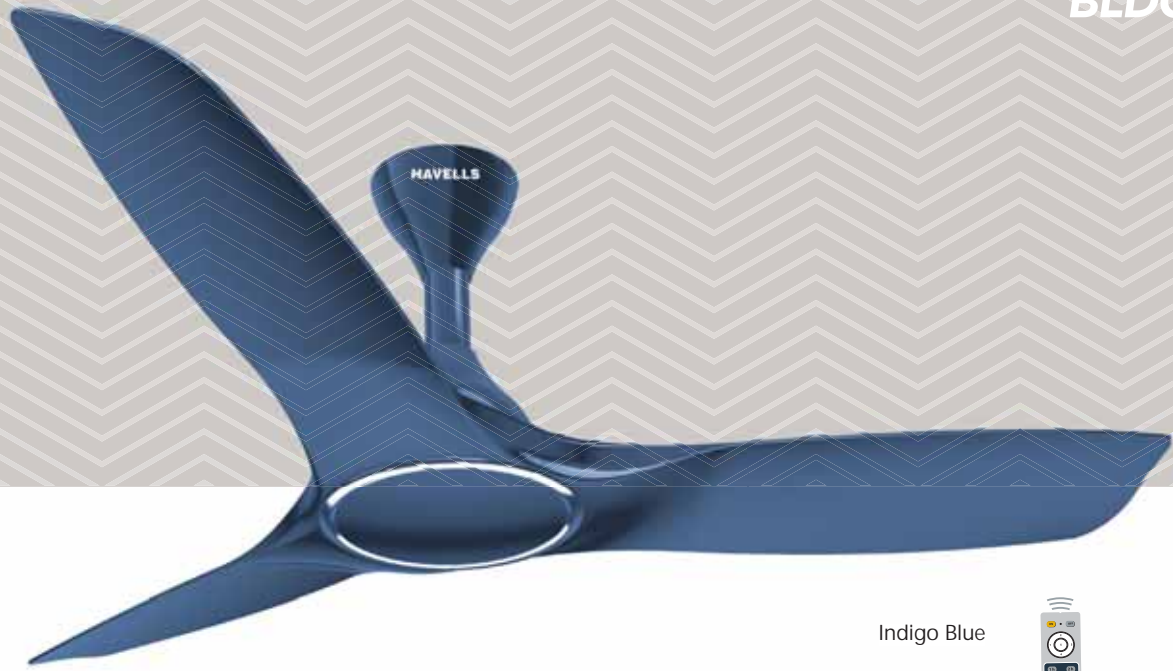

Stealth Air

BLDC

Indigo Blue