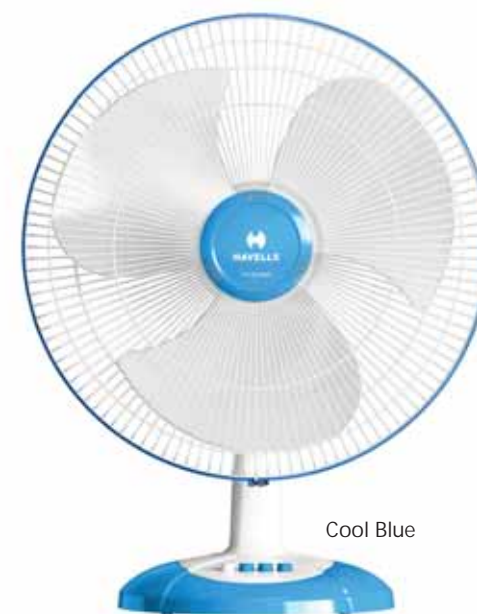

SWING LX HS

- High speed motor for better air delivery
- Smooth oscillation
- Superior low voltage performance

STAR RATING	SWEEP	POWER INPUT	SPEED	AIR DELIVERY
NA	400 mm	120 W	2100 r/min	95 m³/min

Cool Blue