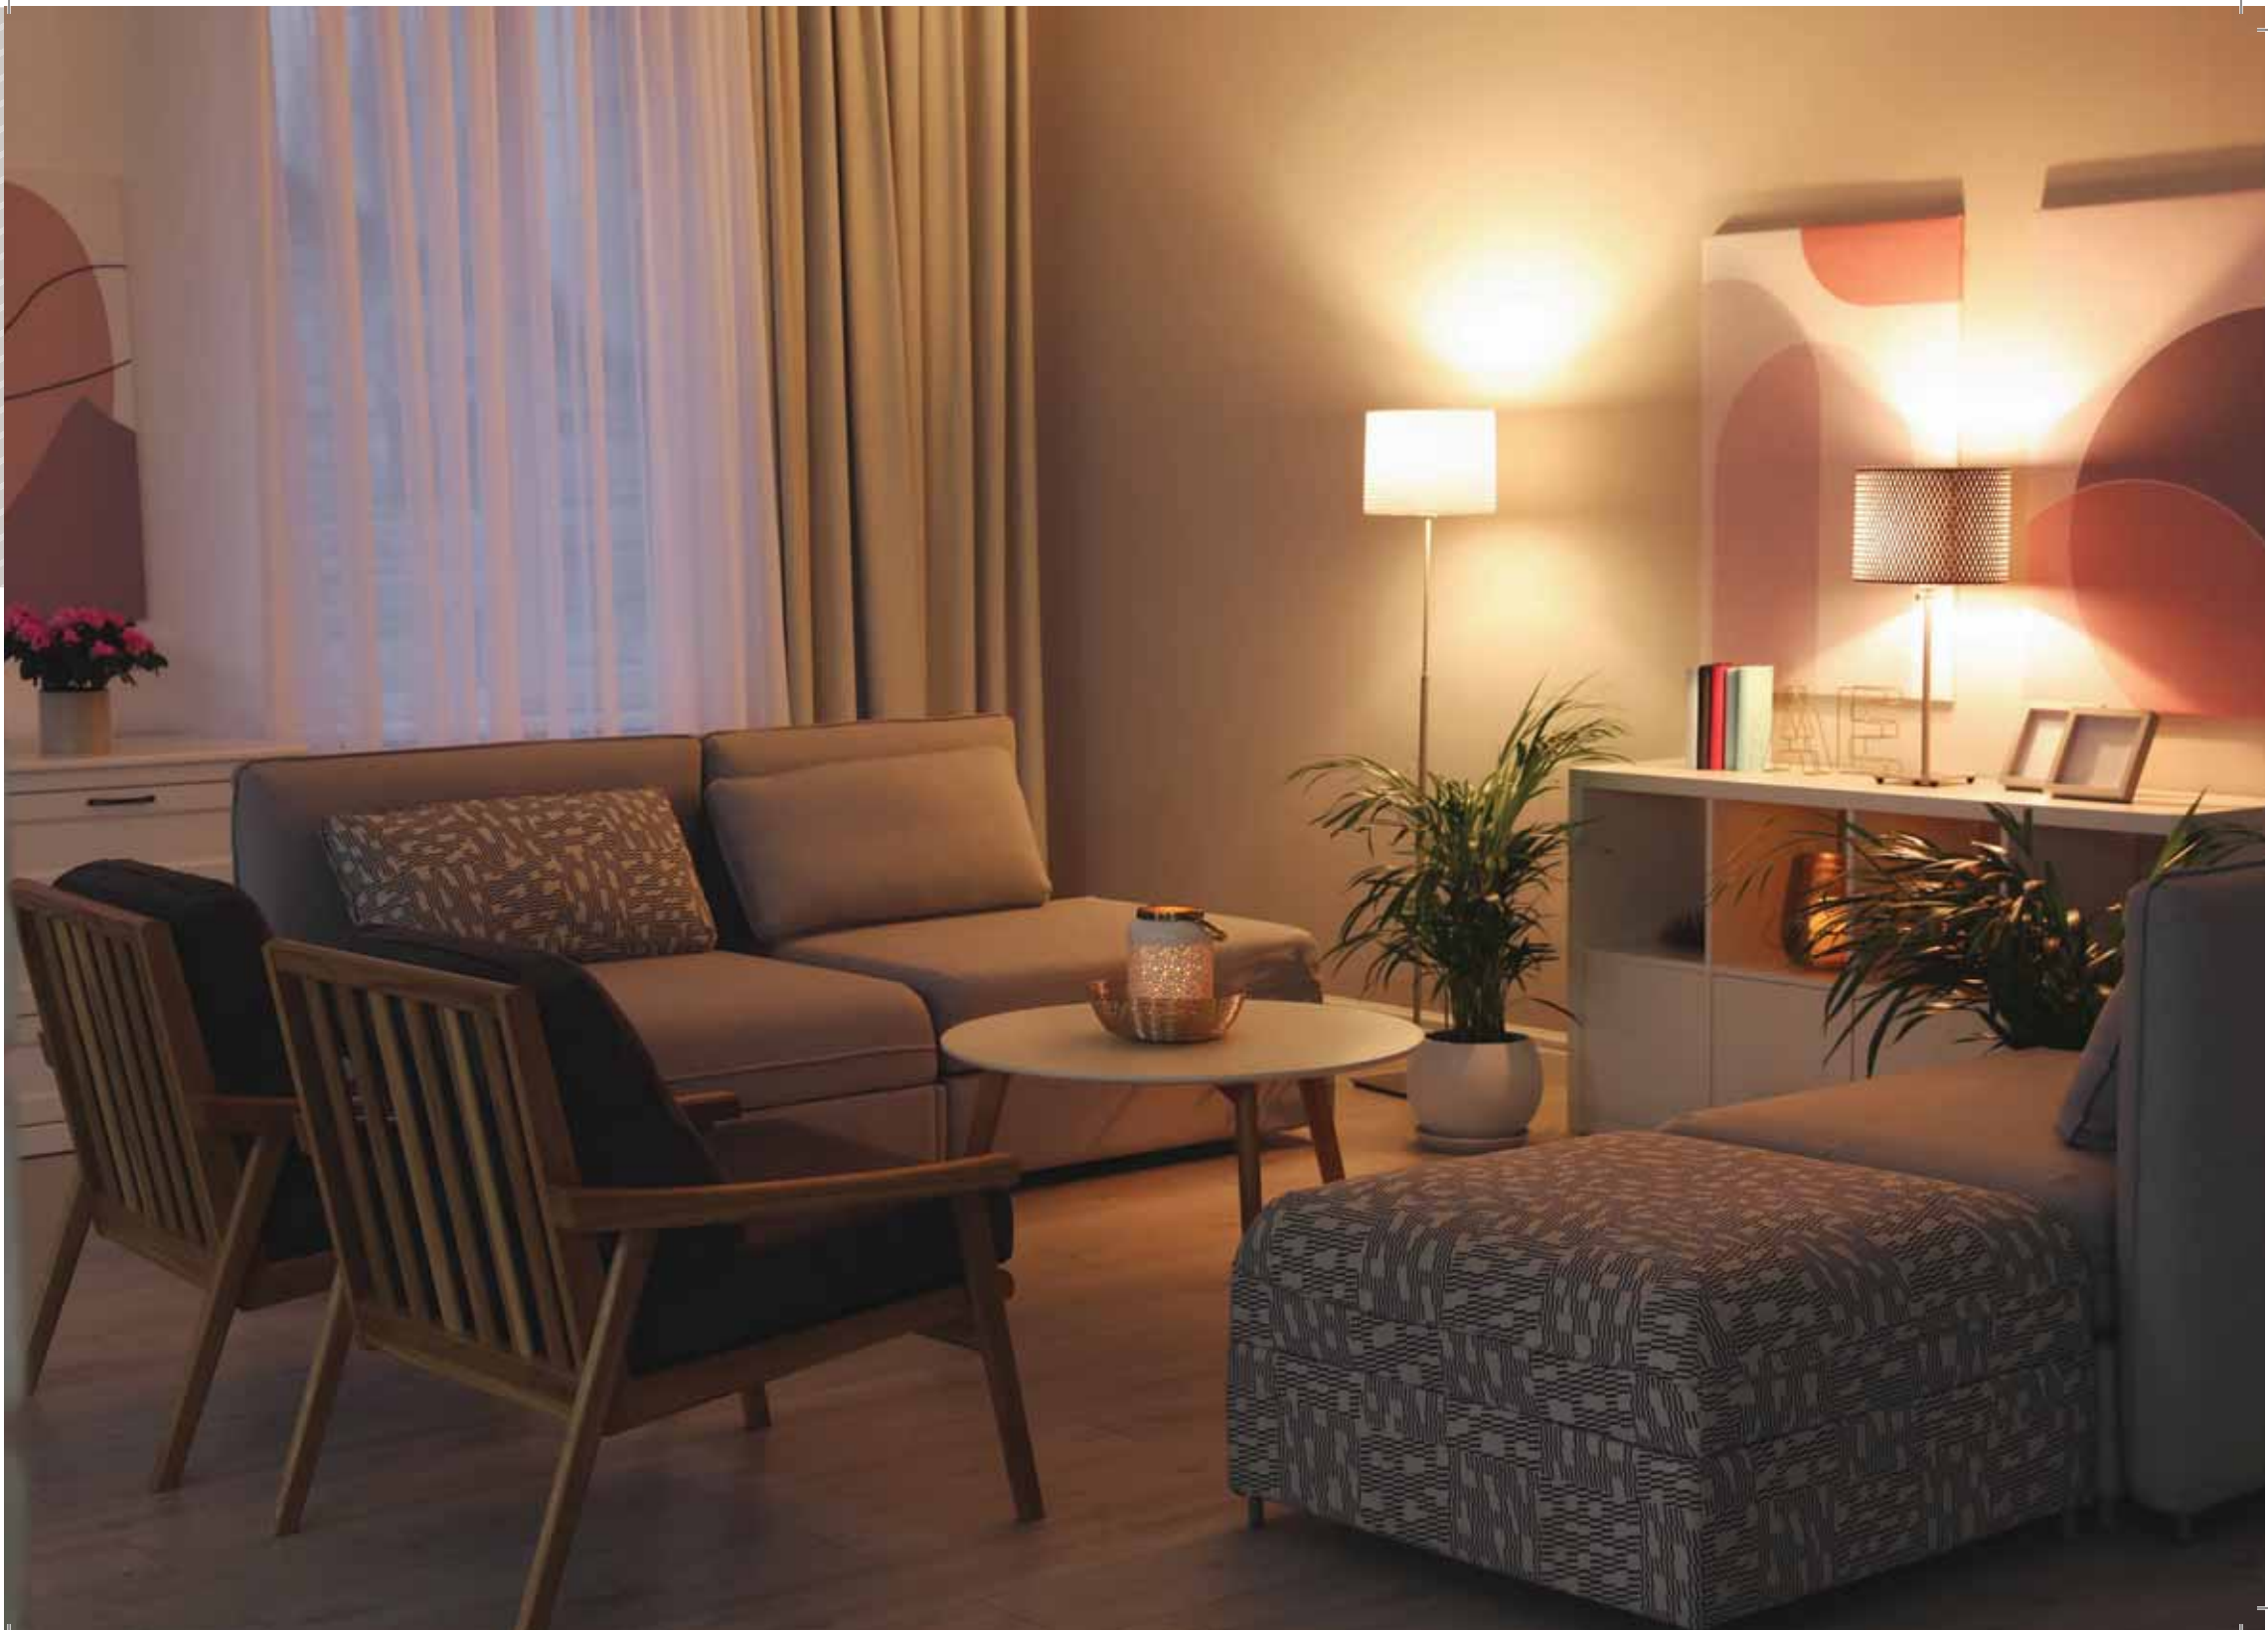

White

Bianco

Smoke Brown

STAR RATING	SWEEP	POWER INPUT	SPEED	AIR DELIVERY
	1200 mm	56 W	380 r/min	225 m ³ /min

LOOK UP TO
**REGULAR
FANS**

REGULAR

SS 390 Metallic ES

- Wider Tip Blade for Effective Air Circulation
- Aerodynamic Designed blades for High Air Delivery