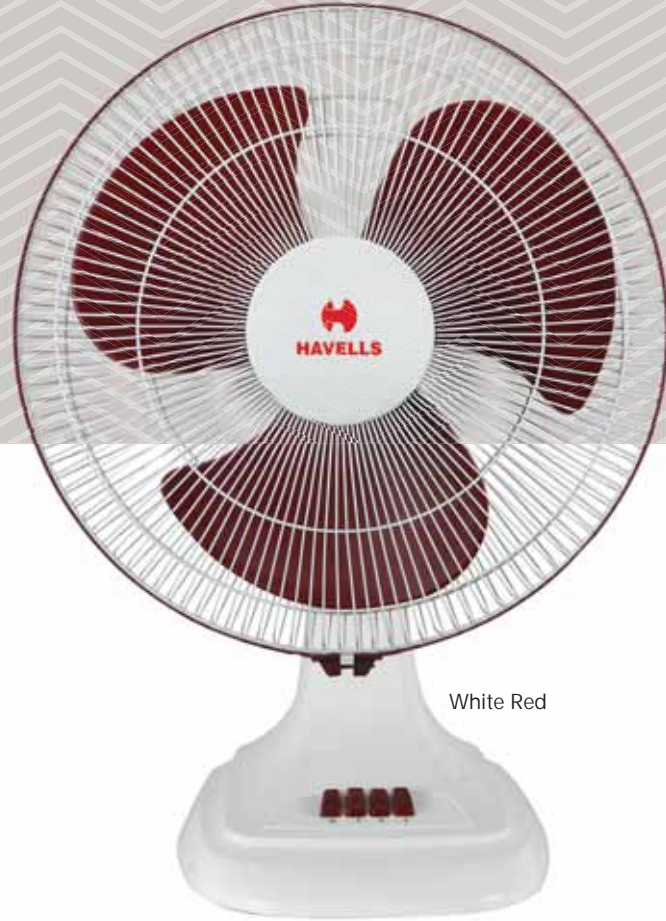

Accelero hs/ns

White Red

- Hi-speed motor for better air delivery
- Smooth oscillation

STAR RATING	SWEEP	Variant	POWER INPUT	SPEED	AIR DELIVERY
NA	400 mm	High Speed	120 W	2100 r/min	95 m³/min
NA	400 mm	Normal Speed	55 W	1350 r/min	65 m³/min

Model is available with High and Normal Speed Variant.