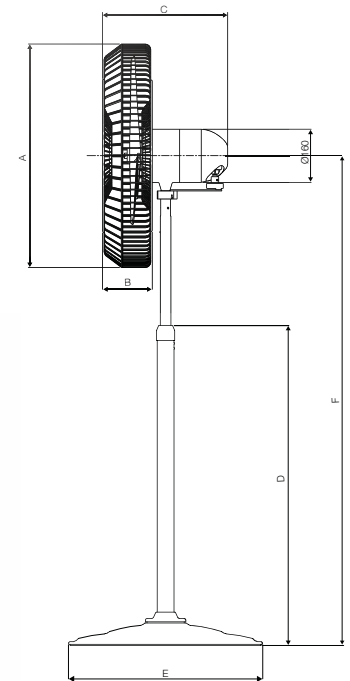

Technical Specifications:

Sweep	Volt (V)	Frequency (Hz)	Power Consumption	Speed r/min (RPM)	Phase	Air Del. m³/min	No. of blades	No. of Speeds	Noise Level dB
450 mm Pedestal	230 V	50 Hz	100 W	1440 r/min	1 Phase	150 m³/min	3 N	3	62 dB
600 mm Pedestal	230 V	50 Hz	180 W	1440 r/min	1 Phase	280 m³/min	3 N	1	72 dB
750 mm Pedestal	230 V	50 Hz	235 W	1400 r/min	1 Phase	300 m³/min	3 N	1	75 dB