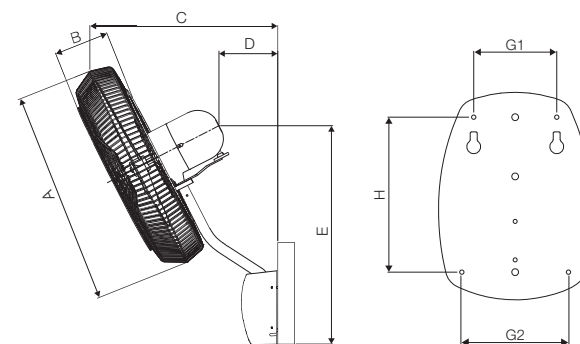

Air delivery measurement at a distance of 6 times blade sweep from the fan.
Built-in regulators available only for 450 mm sweep.
Conforming to IS: 2997-1964.

Tolerance on ratings (As per IS 2997-1964)
Speed -10%
Power +10%
Air Delivery -10%

* Design/Specifications may vary without notice due to continuous technology up-gradation.