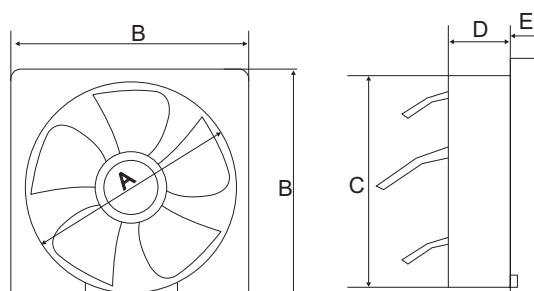

VENTILAIR DX

- Ideal for mounting on wood
- High quality engineering plastic, resistant to colour change with anti-static properties