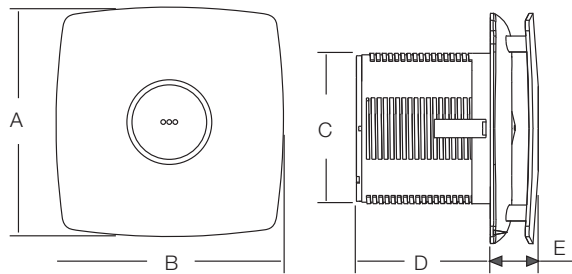

Vento Jet

Inox

- Brushed steel finish
- Modular concept
- High suction capacity
- Silent operation
- Wall, ceiling and glass mounting
- Removable screwless front for easy cleaning

Sweep	A	B	C	D	E
100 mm	150 mm	150 mm	98 mm	89.5 mm	38 mm
150 mm	194 mm	194 mm	148 mm	124 mm	34 mm