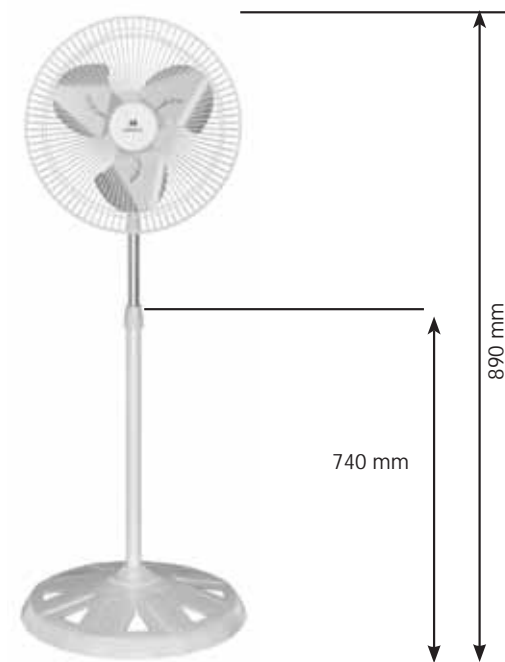

STAR RATING	SWEEP	POWER INPUT	SPEED	AIR DELIVERY
NA	250 mm	50 W	2000 r/min	55 m ³ /min

White

740 mm

890 mm

V2

- High structural stability
- Strong motor for High Air Delivery
- Superior performance at Low & High voltages
- Aerodynamically designed rust proof Aluminium blades
- Speed independent smooth & constant oscillations