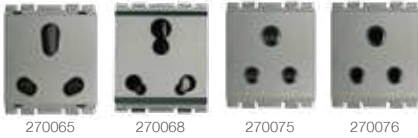

270065   270068   270075   270076