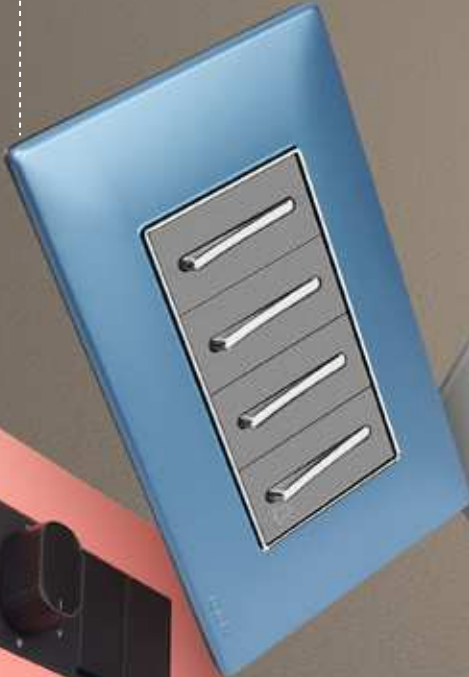

- Kosmik Cover plate with Amaze Grey Switches with Chrome knob

- Kraaft Klea Cover plate with Kosmic Black Switches