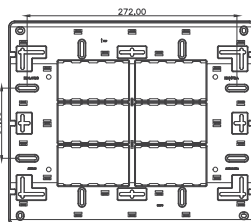

Cutout size— 167mm x 197mm
Code No: 373016
24 module — 10.5" X 13"