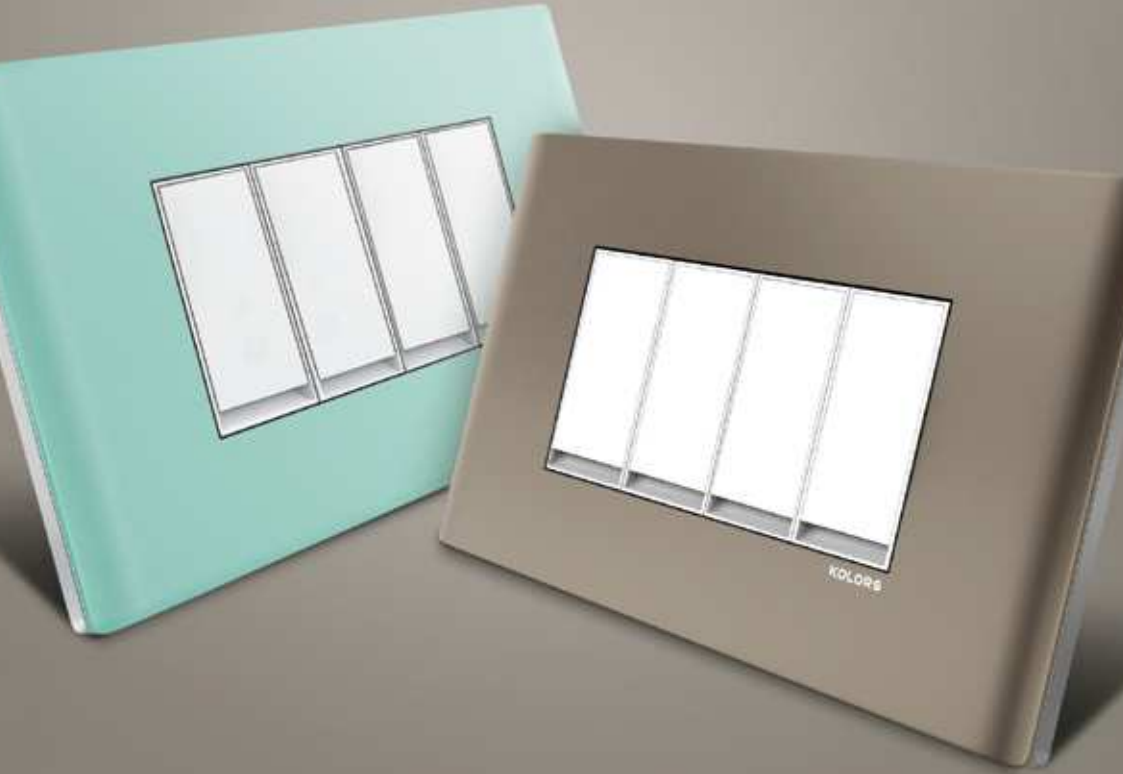

270630

270631

270632

270436

270437

270636

270637

CODE		PRODUCTS	LIST PRICE (₹) PER UNIT		PACK
WHITE	*B/G/CB		WHITE	*B/G/CB	
<b>AMAZE 10A SWITCHES WITH CHROME - 2 MODULE</b> <span style="color: red;">NEW</span>					
570611	270611	1 Way Switch	245.00	270.00	10/300
570612	270612	2 Way Switch	280.00	310.00	10/300
570613	270613	1 Way Switch with Indicator	280.00	310.00	10/300
570614	270614	Bell Push Switch	290.00	320.00	10/300
570615	270615	Bell Push Switch with Indicator	332.00	362.00	10/300
<b>AMAZE 32A DP SWITCH WITH CHROME - 2 MODULE</b> <span style="color: red;">NEW</span>					
570645	270645	32A D.P. Switch with Indicator	575.00	600.00	10/300
<b>AMAZE 20A SWITCH WITH CHROME - 2 MODULE</b> <span style="color: red;">NEW</span>					
570630	270630	1 Way Switch	335.00	360.00	10/300
570631	270631	2 Way Switch	370.00	405.00	10/300
570632	270632	1 Way Switch with Indicator	370.00	405.00	10/300
<b>AMAZE HOTEL &amp; HOSPITALITY PRODUCTS - 1 MODULE</b> <span style="color: red;">NEW</span>					
570436	270436	Do Not Disturb & Make My Room With 1 Module Bell Push (1+1) for Outside Room**	795.00	840.00	05
570437	270437	Do Not Disturb & Make My Room (1+1) 1 Module Switches for Inside Room**	450.00	500.00	05
<b>AMAZE HOTEL &amp; HOSPITALITY PRODUCTS WITH CHROME - 1 MODULE</b> <span style="color: red;">NEW</span>					
570636	270636	Do Not Disturb & Make My Room With 1 Module Bell Push (1+1) for Outside Room**	795.00	840.00	05
570637	270637	Do Not Disturb & Make My Room (1+1) 1 Module Switches for Inside Room**	450.00	500.00	05

\*\*Marked products will be delivered within 4 to 6 weeks from the date of purchase order.

\*B - Black, G - Grey, CB - Charcoal Black

Flat that's  
absolutely fab!

Sleek, flat and unconventional, these flat switches make for an ideal accessory for contemporary spaces. Exceptionally stunning in its appeal and functionality, these reflect class like never-before.