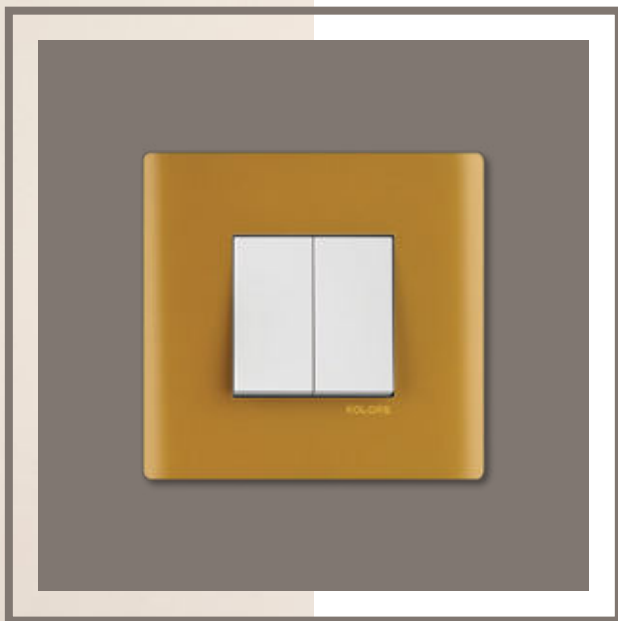

MAY 2024

THE ESSENCE OF MODERN LIVING.