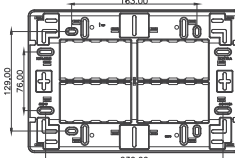

Cutout size— 196mm x 112mm
Code No: 373013
16 module — 7.5" X 11"