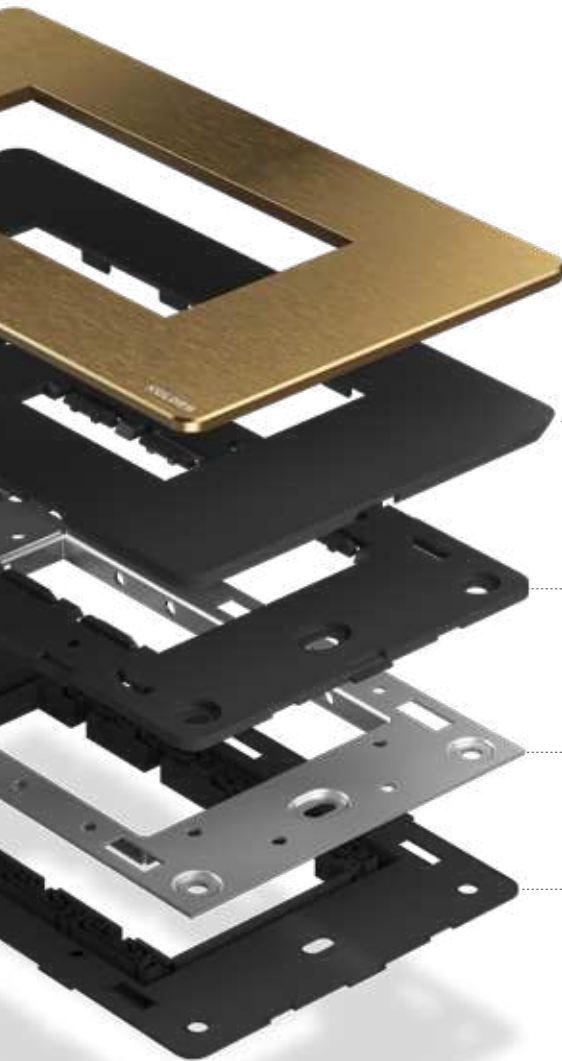

Inner Plate - All Vertical & Horizontal Dimensions (Approx) in mm

1 Module

2 Module

3 Module

4 Module

6 Module

7 Module

8 Module Horizontal

Strong, Sturdy, Stylish.

At Kolors, we believe that performance ought to be more appealing than appearance. Perhaps this explains why the Kredo series cover plates have a real metal plate encased in two layers of engineering plastic. In exchange, the sturdy and convenient metal mounting plates provide ease of installation. And ultimately, the convenience and safety to you.

- **Face Plate**
A fusion of material like aluminium, glass, wood, engineering plastic in different finishes mounted on base plate moulded out of engineering plastic for support.
- **Engineering Plastic**
While the insulating plastic offers insulation and uniformity, the innovative spring action in its internal locking systems enable easy loading and unloading of the inserts in the plate.
- **Metal Frame**
The GI framework provides the necessary strength, preventing bends and lending support to inserts against pressures caused during the application.
- **Engineering Plastic**
The insulating plastic provides insulation and uniformity.