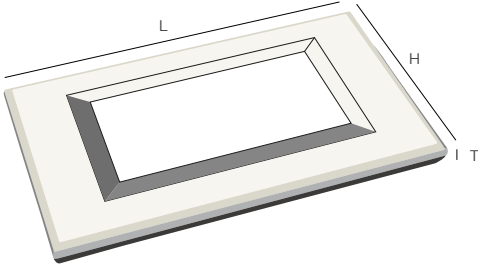

*Suitable for Kredo inner plates.

KREST. kredo

Ignite imaginations
with unparalleled
innovation.

Discover a captivating collection of contemporary cover plates, meticulously handcrafted to exude elegance in every space. Our world-class creations are designed to surpass expectations and leave a lasting impression.

To know more
about Kredo Cover plates
scan the QR Code

A masterpiece
for every interior.

Klassic Cover Plate (Dimensions approx in mm)			
MODULE	L	H	T
1 Module	94	90	11
2 Module	94	90	11
3 Module	118	90	11
4 Module	151	90	11
7 Module	220	90	11
8 Module Horizontal	261	90	11
8 Module Square	151	159	11
14 Module	221	159	11
21 Module	220	225	11