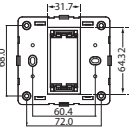

Inner Plate - All Vertical & Horizontal Dimensions (Approx) in mm

1 Module