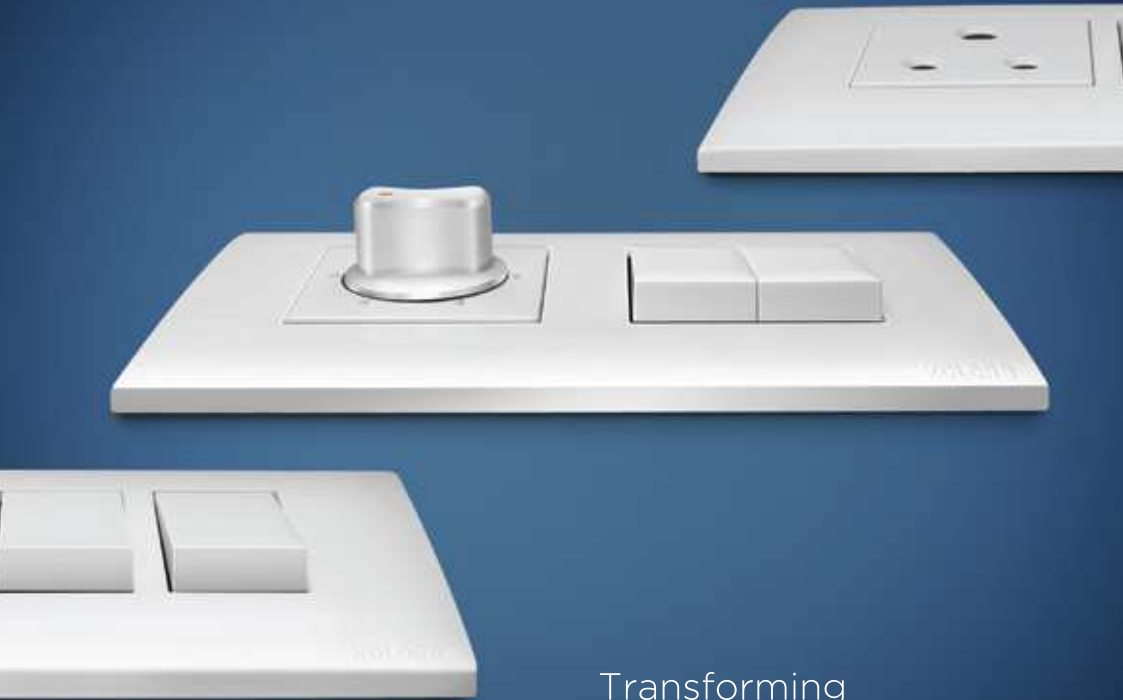

- * 7 Module suitable for 6 Module Mounting Boxes
- * 14 Module suitable for 12 Module Mounting Boxes
- * 21 Module suitable for 18 Module Mounting Boxes

Adorn your spaces with sheer sophistication.

KREST[®]
PREMIUM MODULAR SWITCHES