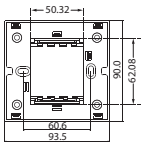

Inner Plate - All Vertical & Horizontal Dimensions (Approx) in mm

1 Module