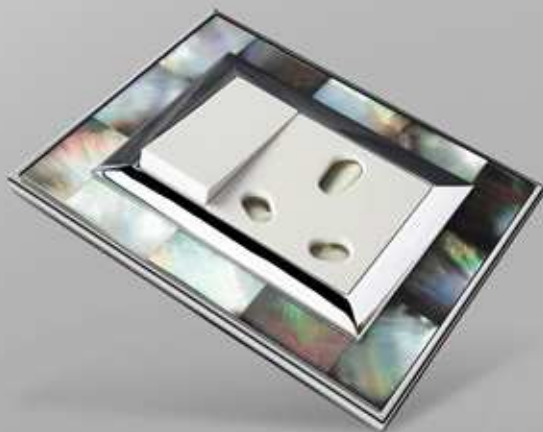

Copper Mirror
- CMR

NEW

CHROME ACCENT

DIAMOND CUT GLASS

A stunning blend of elegance and functionality. These sleek and stylish premium glass cover plates are the perfect addition to any room, crafted with precision that feature slant cuts on the outer edge and chrome on the inside edge. This unique combination creates a stunning look that enhances the overall aesthetic of the cover plate.

*Suitable for Kredo inner plates.

KREST. kredo

Ignite imaginations
with unparalleled
innovation.

Discover a captivating collection of contemporary cover plates, meticulously handcrafted to exude elegance in every space. Our world-class creations are designed to surpass expectations and leave a lasting impression.

To know more
about Kredo Cover plates
scan the QR Code

A masterpiece
for every interior.

Klassic Cover Plate (Dimensions approx in mm)			
MODULE	L	H	T
1 Module	94	90	11
2 Module	94	90	11
3 Module	118	90	11
4 Module	151	90	11
7 Module	220	90	11
8 Module Horizontal	261	90	11
8 Module Square	151	159	11
14 Module	221	159	11
21 Module	220	225	11