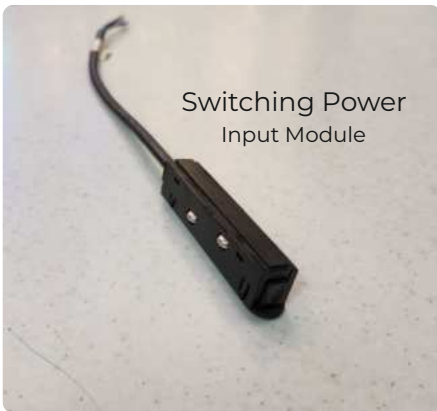

MT-SP012
External Jointer

Track Connector

₹ 325