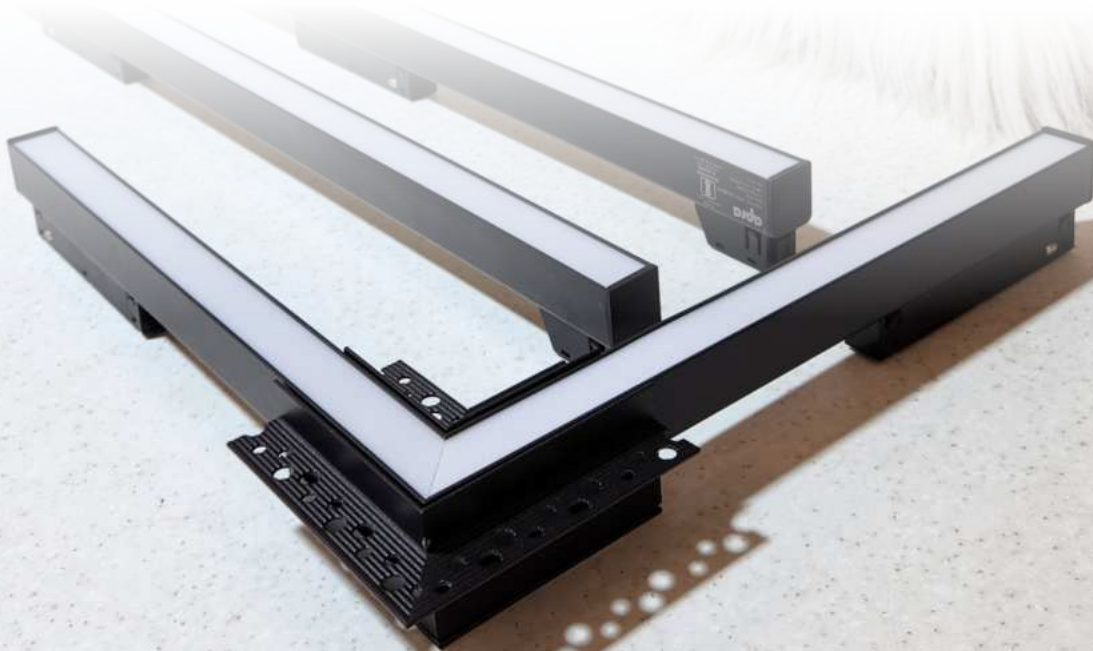

SMD Linear Light

← 320 mm →

↑ 300 mm ↓

20W - SMD Linear Light

Size: (320 + 300) x 22 x 25 mm
(LxWxH)

LED Brand: Osram chip

Housing: Matt Black

Voltage: AC220V, DC48V

Material: Aluminium Alloy

6K 4K 3K | ₹ 2280

SMD Linear Light

← 620 mm →

↑ 600 mm ↓

40W - SMD Linear Light

Size: (620 + 600) x 22 x 25 mm
(LxWxH)

LED Brand: Osram chip

Housing: Matt Black

Voltage: AC220V, DC48V

Material: Aluminium Alloy

6K 4K 3K | ₹ 3360