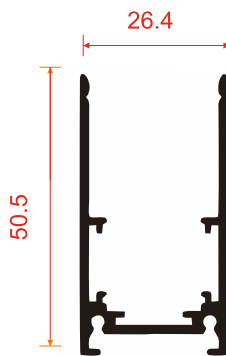

6K 4K 3K | ₹ 2275

3CCT | ₹ 2730

MAGNETIC TRACK

Recessed & Surface Installation.

SURFACE Installation Type

Magnetic Track - Surface

1 Meter 2 Meter

Thickness: 1.5mm
Housing: Matt Black
Material: Aluminium Alloy
Length: 1 Mtr, 2 Mtr, 3 Mtr
Wire: Copper

MT-TR203	1M	1000 x 53 x 26 mm (L x H x W)	₹1400
MT-TR203	2M	2000 x 53 x 26 mm (L x H x W)	₹2800
MT-TR203	3M	3000 x 53 x 26 mm (L x H x W)	₹4200

RECESSED Installation Type

Magnetic Track - Concealed

Thickness: 1.5mm
Housing: Matt Black
Length: 1 Mtr, 2 Mtr, 3 Mtr
Slot Size: 32-35 mm
Material: Aluminium Alloy
Wire: Copper