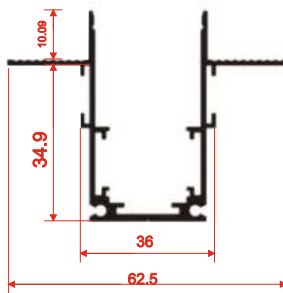

6K 4K 3K | ₹ 2275

3CCT | ₹ 2730

MAGNETIC TRACK

Recessed & Surface Installation.

SURFACE Installation Type

Magnetic Track - Surface

1 Meter 2 Meter

Thickness: 1.5mm
Housing: Matt Black
Material: Aluminium Alloy
Length: 1 Mtr, 2 Mtr, 3 Mtr
Wire: Copper

MT-TR203	1M	1000 x 53 x 26 mm (L x H x W)	₹1400
MT-TR203	2M	2000 x 53 x 26 mm (L x H x W)	₹2800
MT-TR203	3M	3000 x 53 x 26 mm (L x H x W)	₹4200

RECESSED Installation Type

Magnetic Track - Concealed

Thickness: 1.5mm
Housing: Matt Black
Length: 1 Mtr, 2 Mtr, 3 Mtr
Slot Size: 32-35 mm
Material: Aluminium Alloy
Wire: Copper