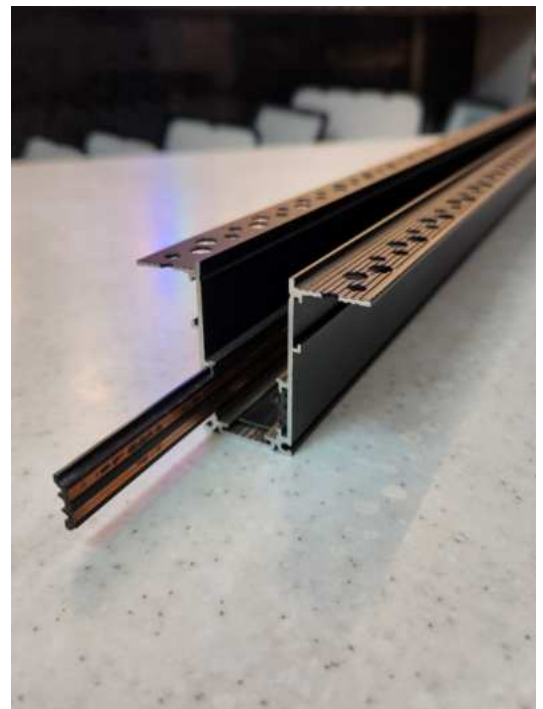

MT-TR203	1M	1000 x 45 x 62 mm (L x H x W)	₹1400
MT-TR203	2M	2000 x 45 x 62 mm (L x H x W)	₹2800
MT-TR203	3M	3000 x 45 x 62 mm (L x H x W)	₹4200